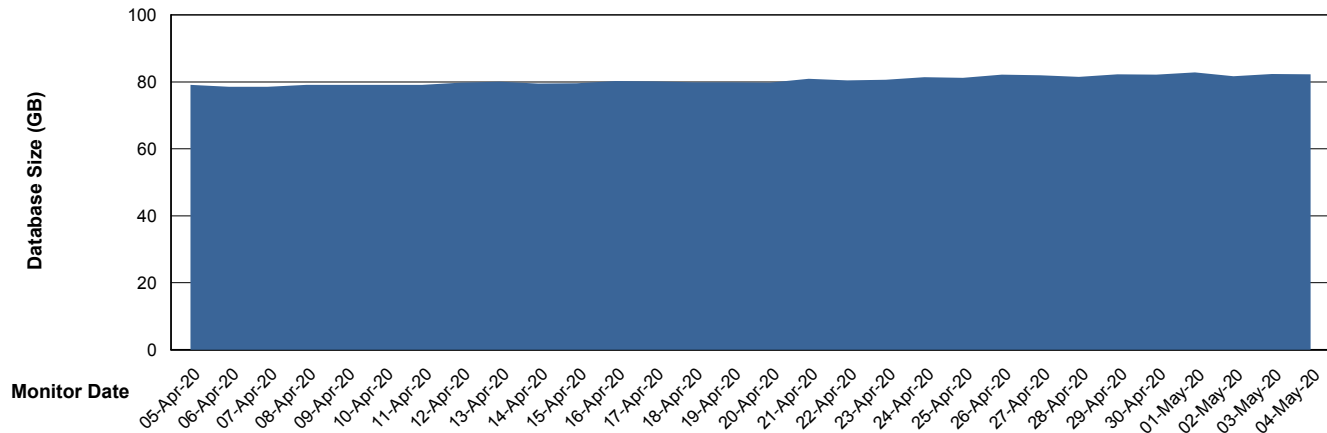

DATABASE SIZE BGGDB_BI

Database growth over last month