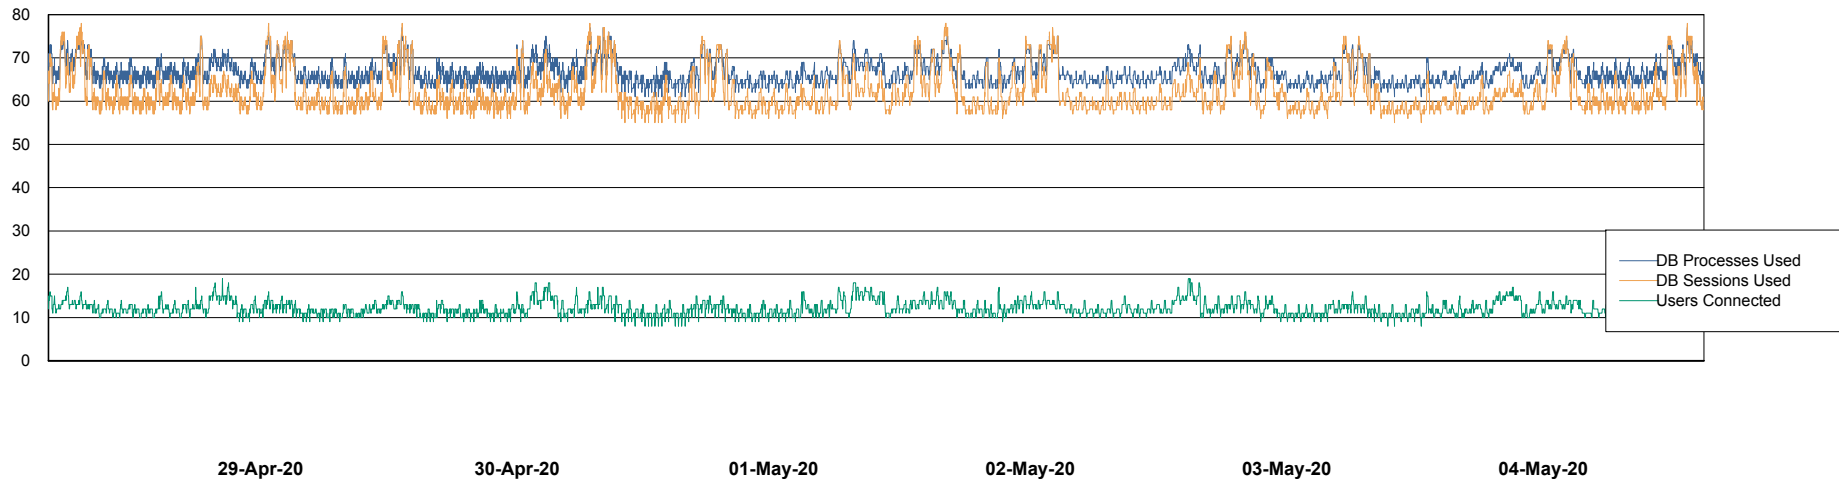

Database Performance BGGDB_BI

DB Processes Max 300
DB Sessions Max 472