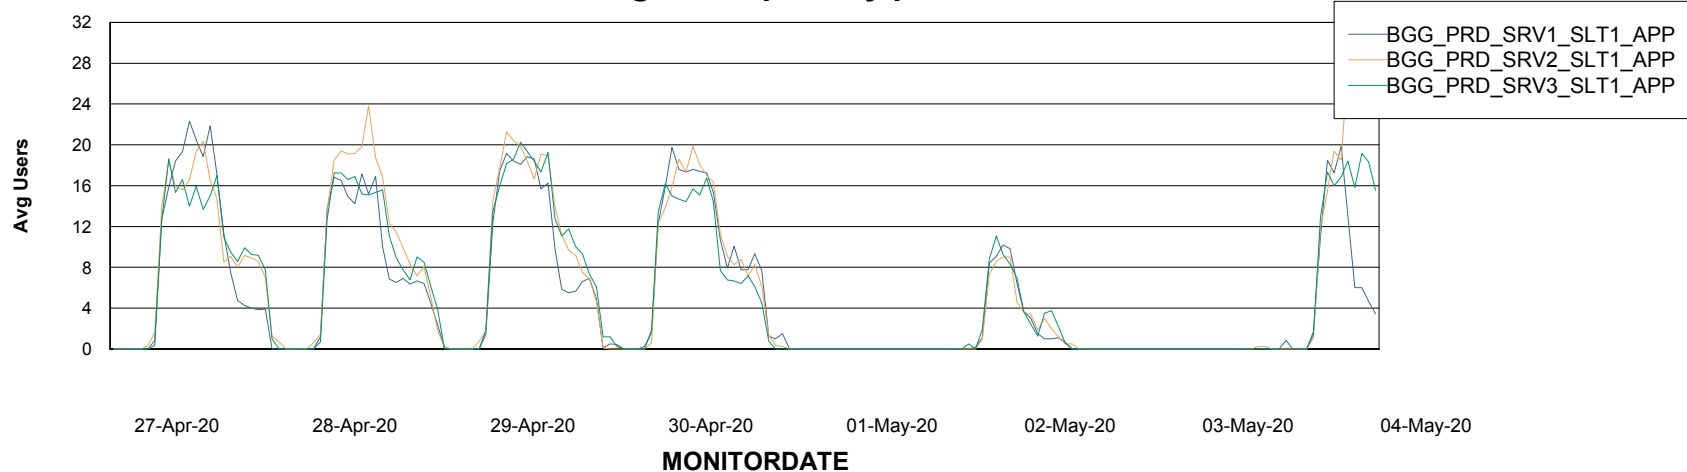

Avg users per day per ABS server