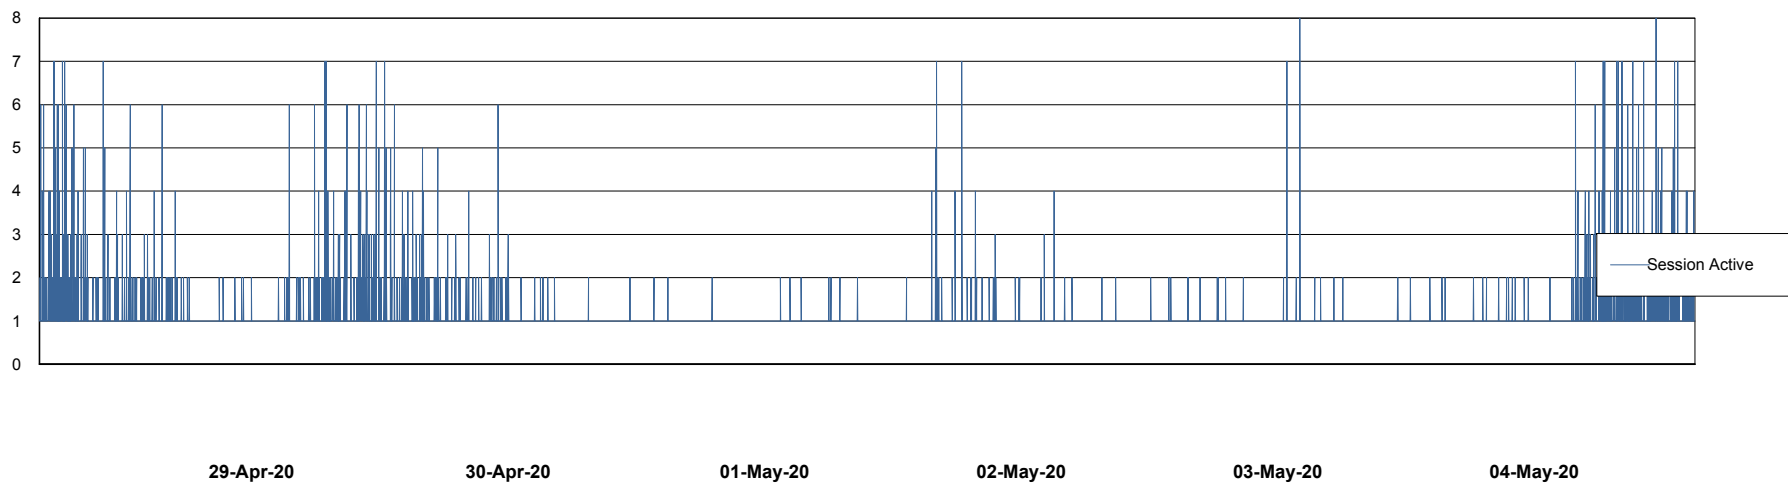

DB Processes Max 300
DB Sessions Max 474

Weekly SLA Customer Report

Customer BGG_Production
Database ID 58

Database Performance BGGDB_Standby

DB Processes Max 300
DB Sessions Max 474

Weekly SLA Customer Report