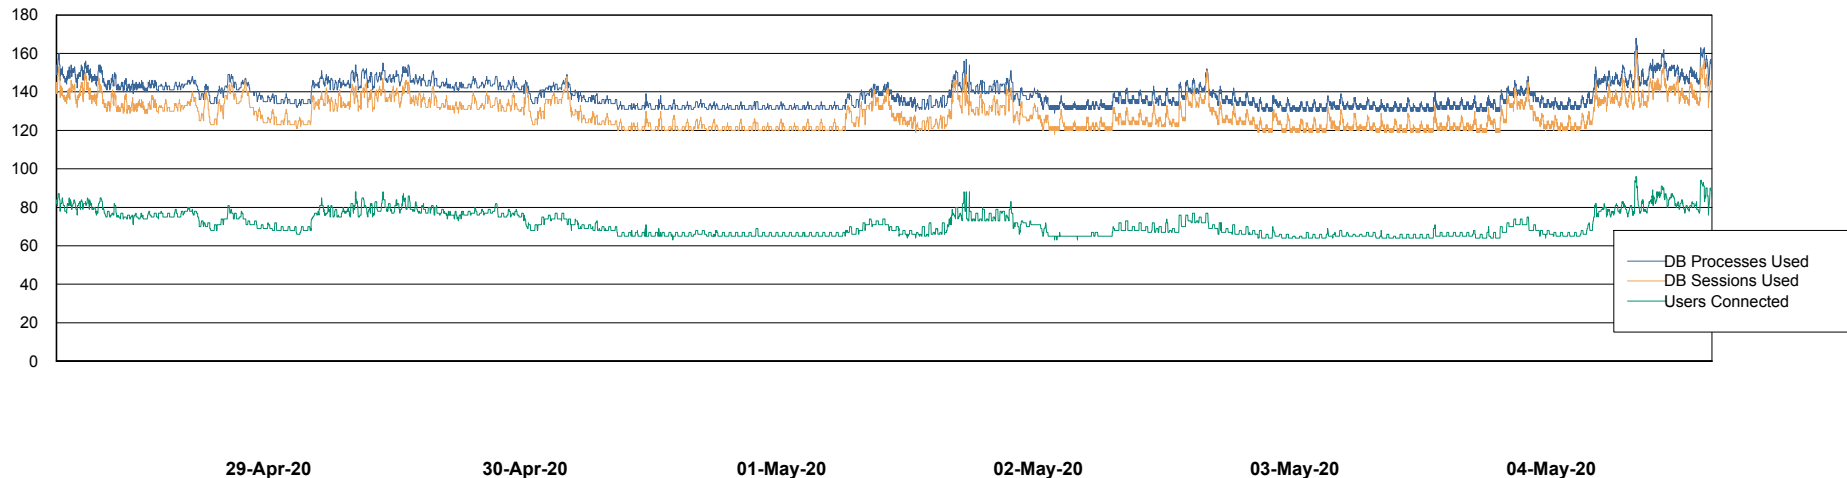

Database Performance BGGDB_Production

DB Processes Max 300
DB Sessions Max 474