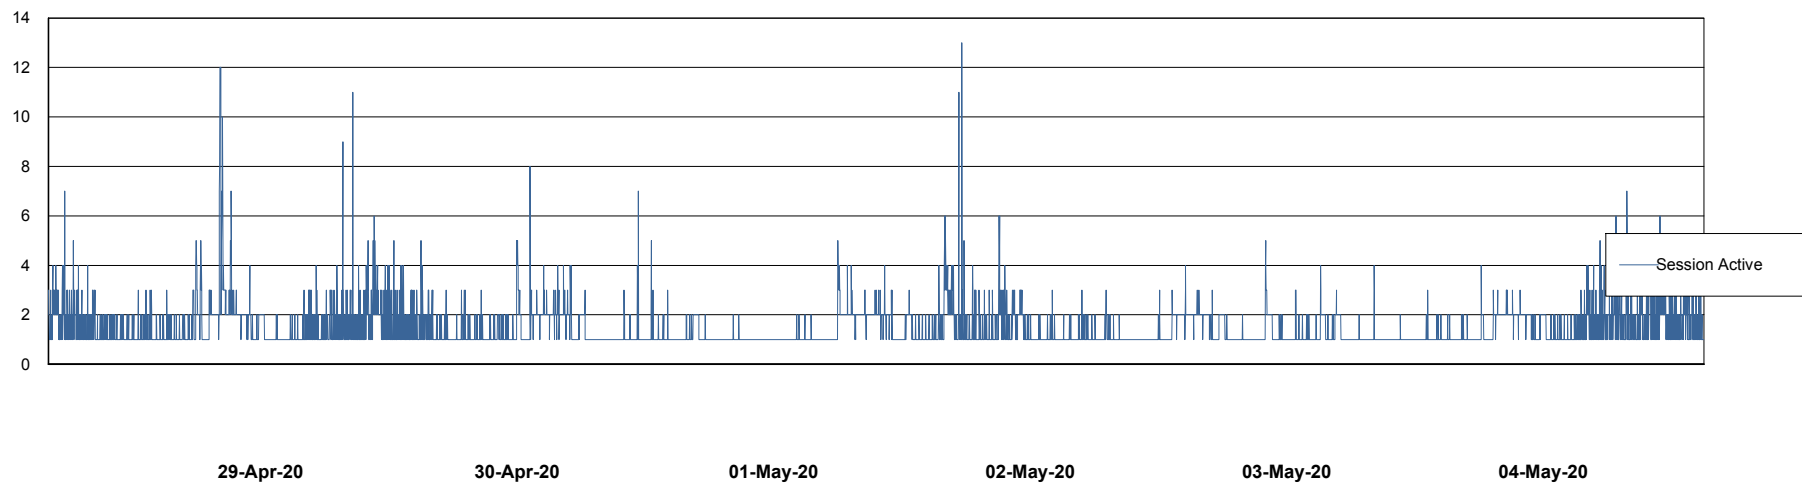

Database Performance BGGDB_Production

DB Processes Max 300
DB Sessions Max 474