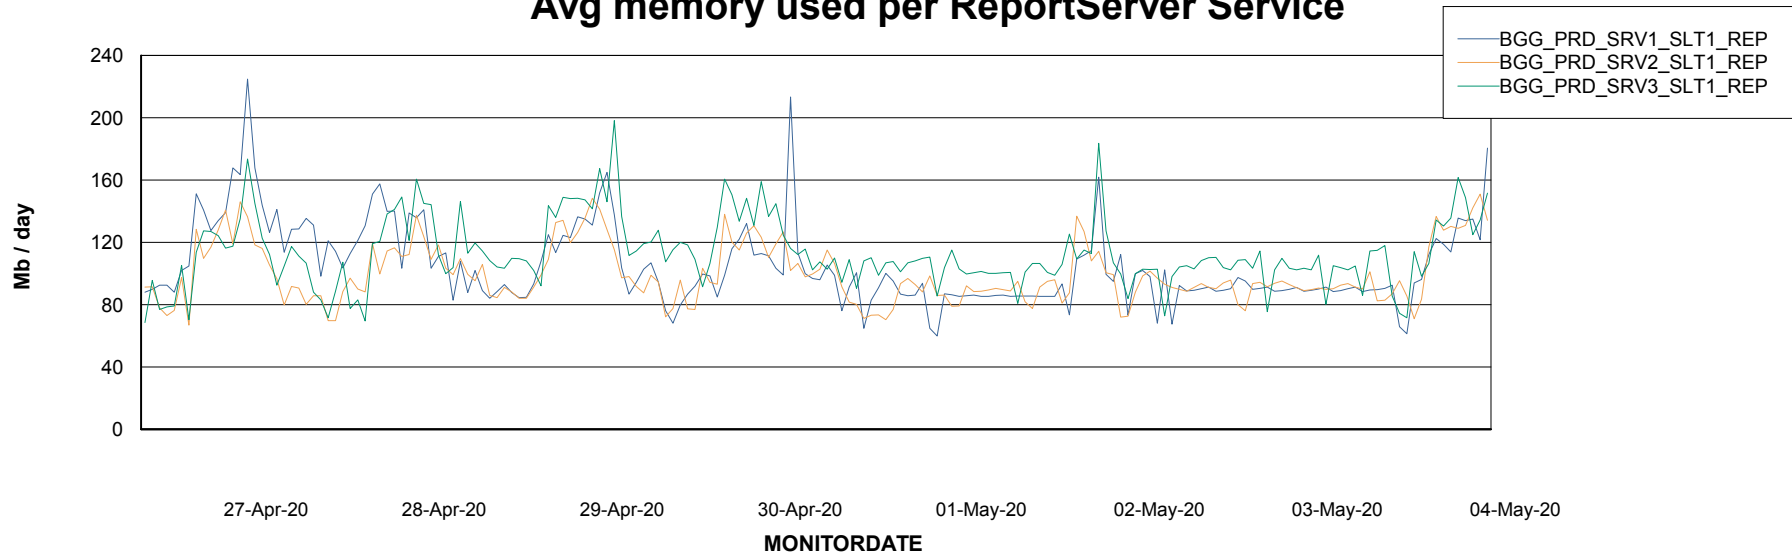

Avg memory used per ABS Server Service

Avg users per day per ABS server

Weekly SLA Customer Report

Customer BGG_Production
Database ID 58

ABSSolute Application ReportServer Services

Avg memory used per ReportServer Service