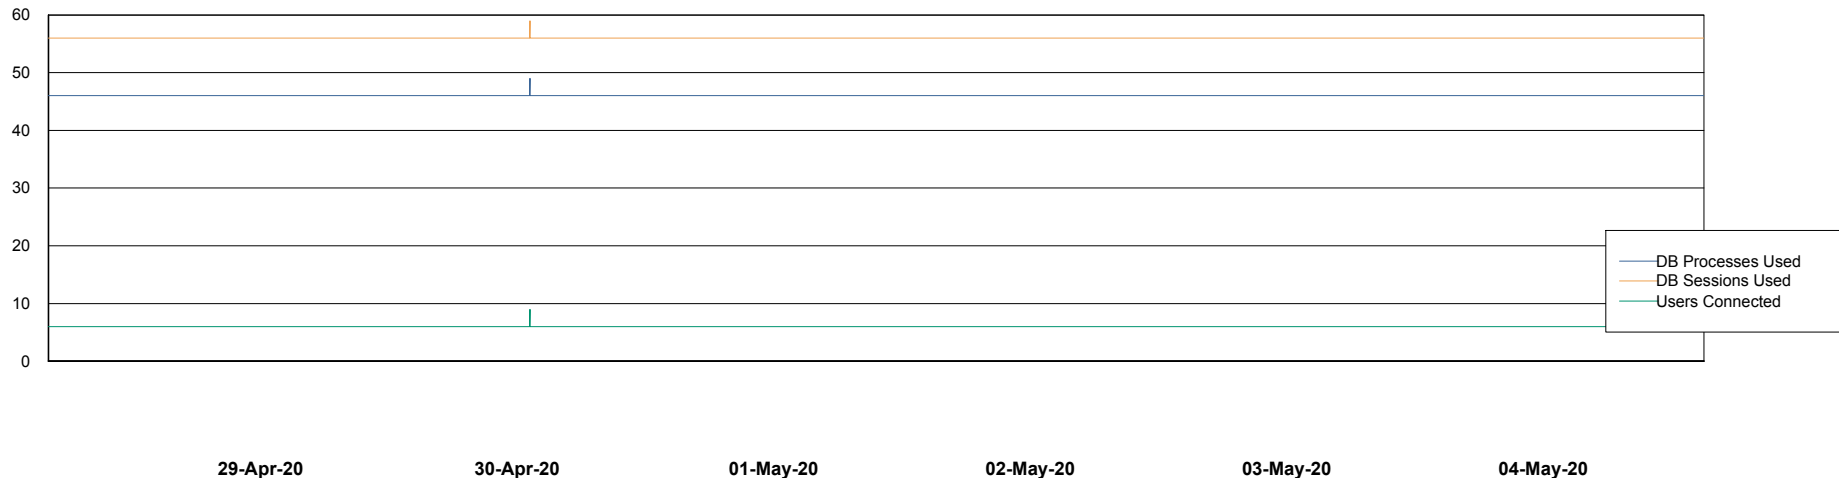

DB Processes Max 300
DB Sessions Max 474

Weekly SLA Customer Report

Customer BGG_Production
Database ID 58

Database Performance BGGDB_Standby

DB Processes Max 300
DB Sessions Max 474

Weekly SLA Customer Report