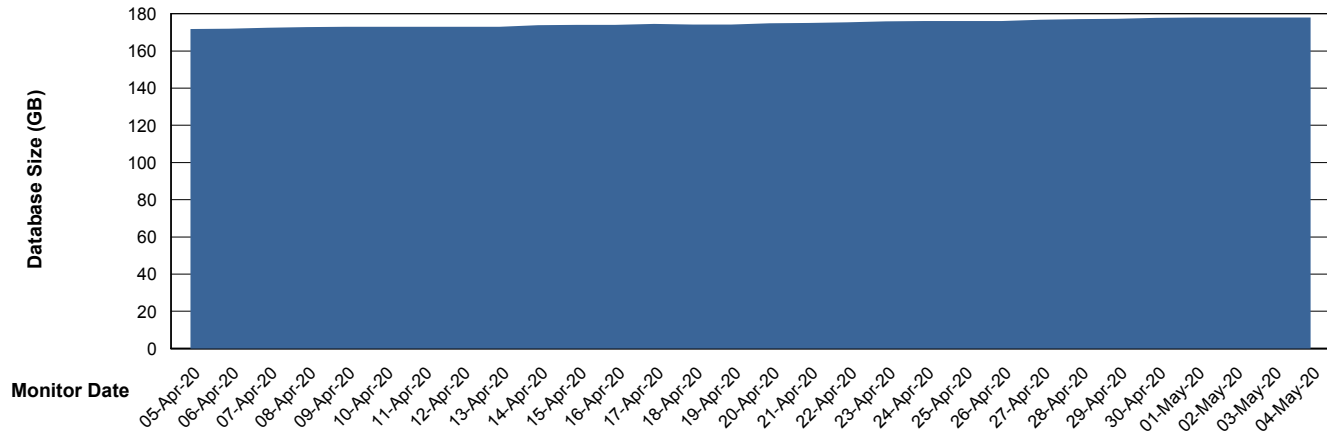

Customer BGG_Production
Database ID 58

DATABASE SIZE BGGDB_BI

Database growth over last month

DATABASE SIZE BGGDB_Production

Database growth over last month

Weekly SLA Customer Report

Customer BGG_Production
Database ID 58

Database Tablespace		BGGDB_BI		
Date	Tablespace Name	Filesize (Gb)	Usedsize (Gb)	Percentage free
04-May-20	ABSDATA	45	39	13
	INDX	48	42	13
03-May-20	ABSDATA	45	39	13
	INDX	48	42	13
02-May-20	ABSDATA	45	39	13
	INDX	48	42	13
01-May-20	ABSDATA	45	39	13
	INDX	48	42	13
30-Apr-20	ABSDATA	45	39	13
	INDX	48	42	13
29-Apr-20	ABSDATA	45	39	13
	INDX	48	41	15
28-Apr-20	ABSDATA	45	39	13
	INDX	48	41	15