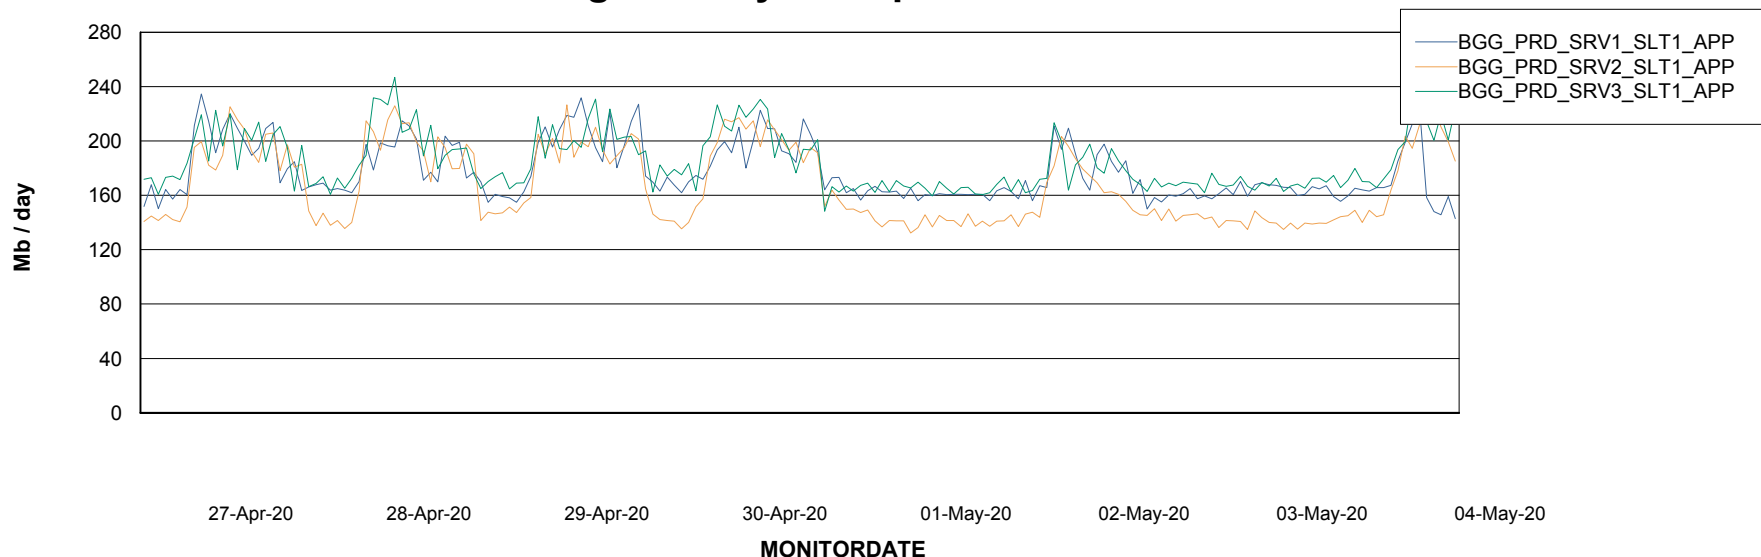

ABSSolute Application Server Services

Avg memory used per ABS Server Service