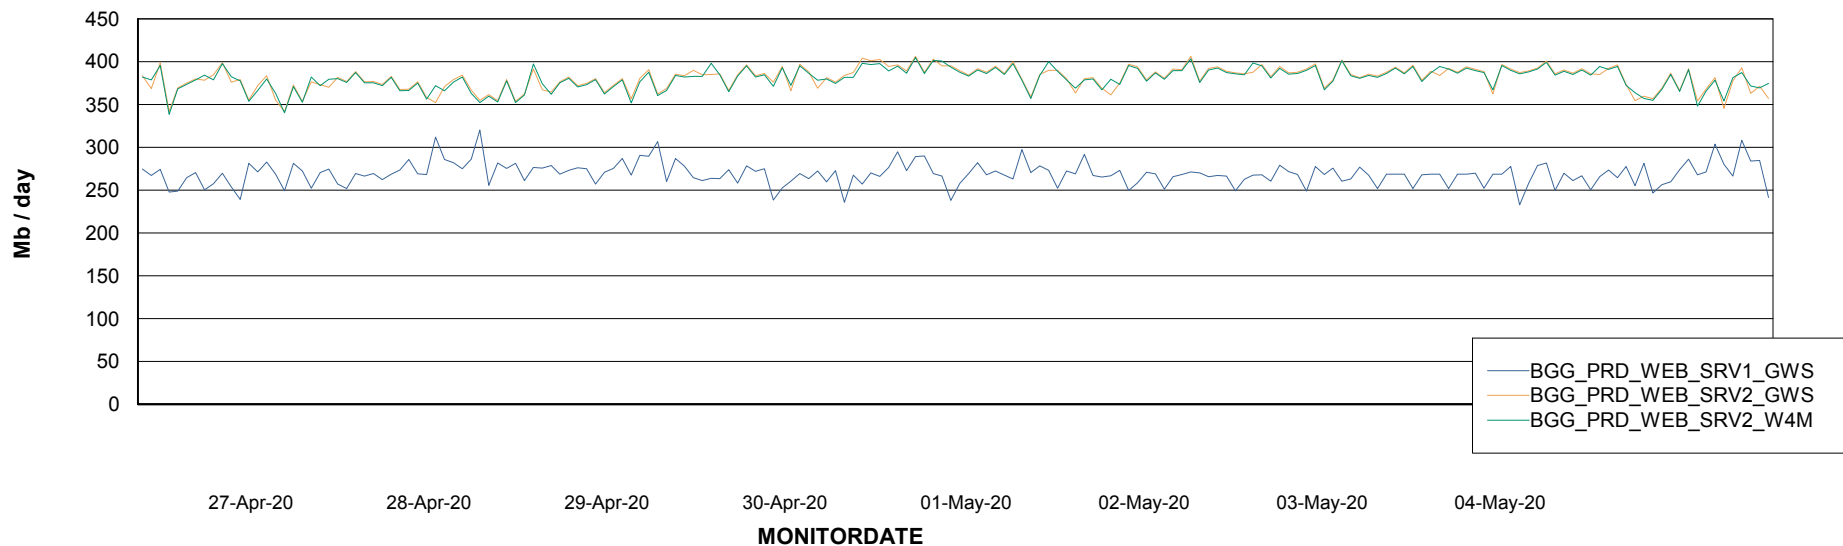

ABSSolute Web Component Services

Avg memory used per ABS Web component