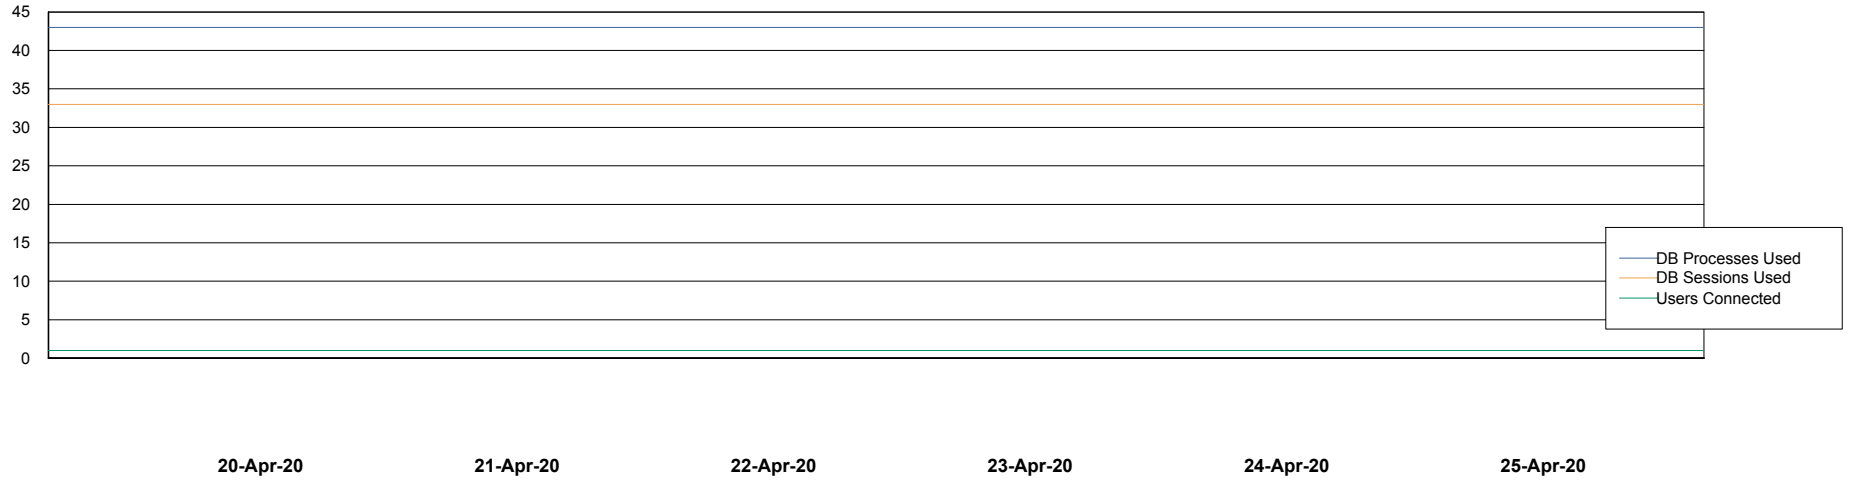

Weekly SLA Customer Report

Customer WBL_Production
Database ID 40

Database Performance WBLDB_Production

Weekly SLA Customer Report

Customer WBL_Production
Database ID 40

Database Performance WBLDB_Standby

Weekly SLA Customer Report

Customer WBL_Production
 Database ID 40

DATABASE SIZE WBLDB_Production

Database growth over last month

Database Tablespace WBLDB_Production

Date	Tablespace Name	Filesize (Gb)	Usedsize (Gb)	Percentage free
25-Apr-20	ABSDATA	9	7	22
25-Apr-20	INDX	12	9	25
24-Apr-20	ABSDATA	9	7	22
24-Apr-20	INDX	12	9	25
23-Apr-20	ABSDATA	9	7	22
23-Apr-20	INDX	12	9	25
22-Apr-20	ABSDATA	9	7	22
22-Apr-20	INDX	12	9	25
21-Apr-20	ABSDATA	9	7	22
21-Apr-20	INDX	12	9	25
20-Apr-20	ABSDATA	9	7	22
20-Apr-20	INDX	12	9	25
19-Apr-20	ABSDATA	9	7	22
19-Apr-20	INDX	12	9	25