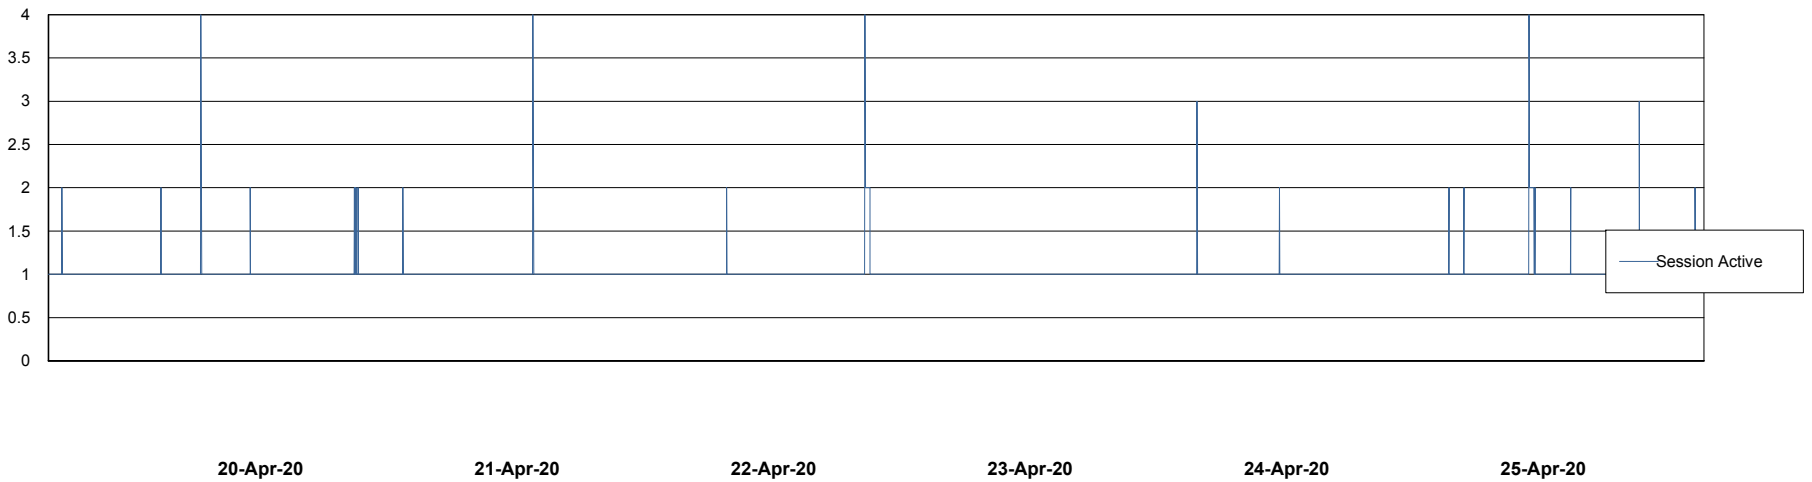

Harddisk Usage WBL_PRD_ORACLE2

	Free disk space on c: (%)	Total disk space on c: (Gb)	Free disk space on d: (%)	Total disk space on d: (Gb)	Free disk space on e: (%)	Total disk space on e: (Gb)	Free disk space on f: (%)	Total disk space on f: (Gb)
25-Apr-20	71	120	87	200	87	200	96	200
24-Apr-20	71	120	87	200	87	200	96	200
23-Apr-20	71	120	87	200	87	200	96	200
22-Apr-20	71	120	87	200	87	200	96	200
21-Apr-20	71	120	87	200	87	200	96	200
20-Apr-20	71	120	87	200	87	200	96	200
19-Apr-20	71	120	87	200	87	200	96	200

Weekly SLA Customer Report

Customer WBL_Production
Database ID 40

Database Performance WBLDB_Production

Weekly SLA Customer Report

Customer WBL_Production
Database ID 40

Database Performance WBLDB_Standby

Weekly SLA Customer Report