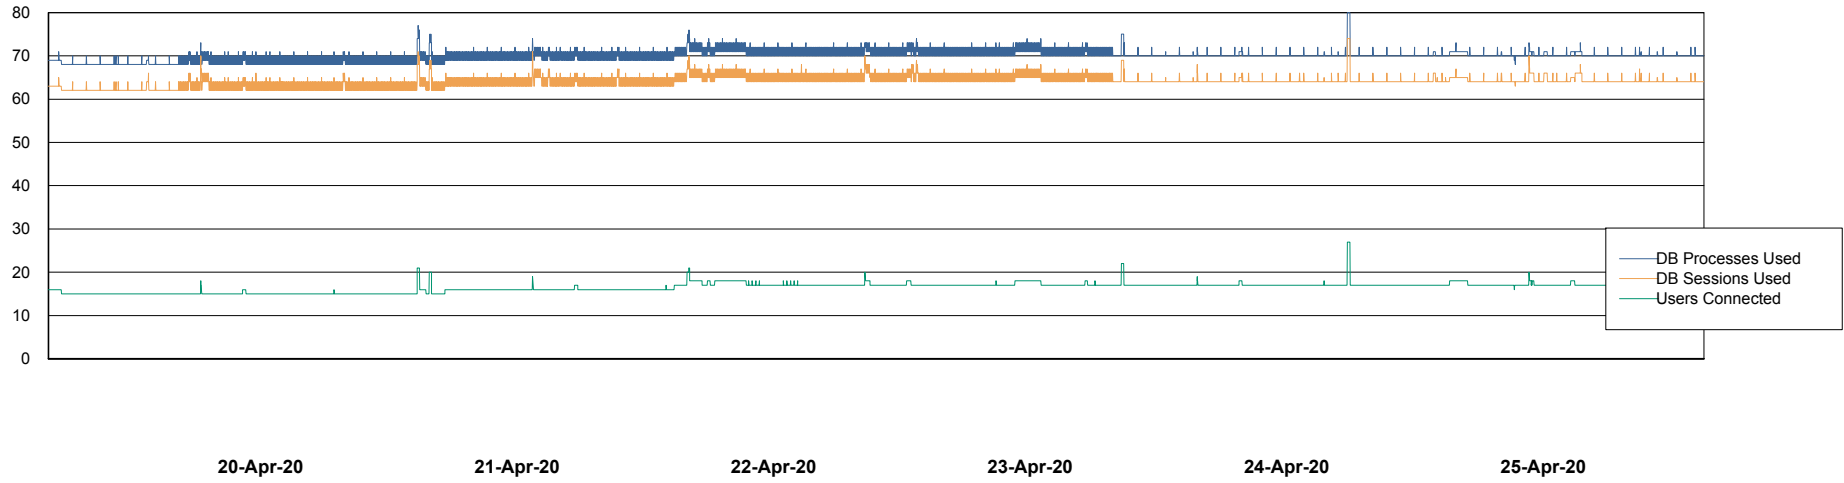

Harddisk Usage WBL_PRD_ORACLE2

	Free disk space on c: (%)	Total disk space on c: (Gb)	Free disk space on d: (%)	Total disk space on d: (Gb)	Free disk space on e: (%)	Total disk space on e: (Gb)	Free disk space on f: (%)	Total disk space on f: (Gb)
25-Apr-20	71	120	87	200	87	200	96	200
24-Apr-20	71	120	87	200	87	200	96	200
23-Apr-20	71	120	87	200	87	200	96	200
22-Apr-20	71	120	87	200	87	200	96	200
21-Apr-20	71	120	87	200	87	200	96	200
20-Apr-20	71	120	87	200	87	200	96	200
19-Apr-20	71	120	87	200	87	200	96	200

Weekly SLA Customer Report

Customer WBL_Production
Database ID 40

Database Performance WBLDB_Production

Weekly SLA Customer Report

Customer WBL_Production
Database ID 40

Database Performance WBLDB_Standby

Weekly SLA Customer Report