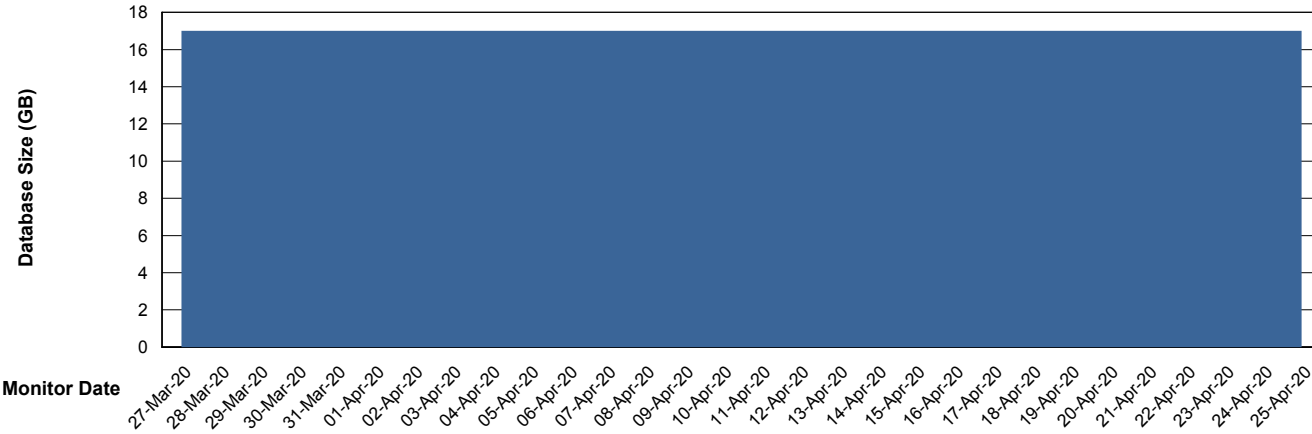

Weekly SLA Customer Report

Customer WBL_Production
Database ID 40

Database Performance WBLDB_Production

Weekly SLA Customer Report

Customer WBL_Production
Database ID 40

Database Performance WBLDB_Standby

Weekly SLA Customer Report

Customer WBL_Production
 Database ID 40

DATABASE SIZE WBLDB_Production

Database growth over last month

Database Tablespace WBLDB_Production

Date	Tablespace Name	Filesize (Gb)	Usedsize (Gb)	Percentage free
25-Apr-20	ABSDATA	9	7	22
25-Apr-20	INDX	12	9	25
24-Apr-20	ABSDATA	9	7	22
24-Apr-20	INDX	12	9	25
23-Apr-20	ABSDATA	9	7	22
23-Apr-20	INDX	12	9	25
22-Apr-20	ABSDATA	9	7	22
22-Apr-20	INDX	12	9	25
21-Apr-20	ABSDATA	9	7	22
21-Apr-20	INDX	12	9	25
20-Apr-20	ABSDATA	9	7	22
20-Apr-20	INDX	12	9	25
19-Apr-20	ABSDATA	9	7	22
19-Apr-20	INDX	12	9	25