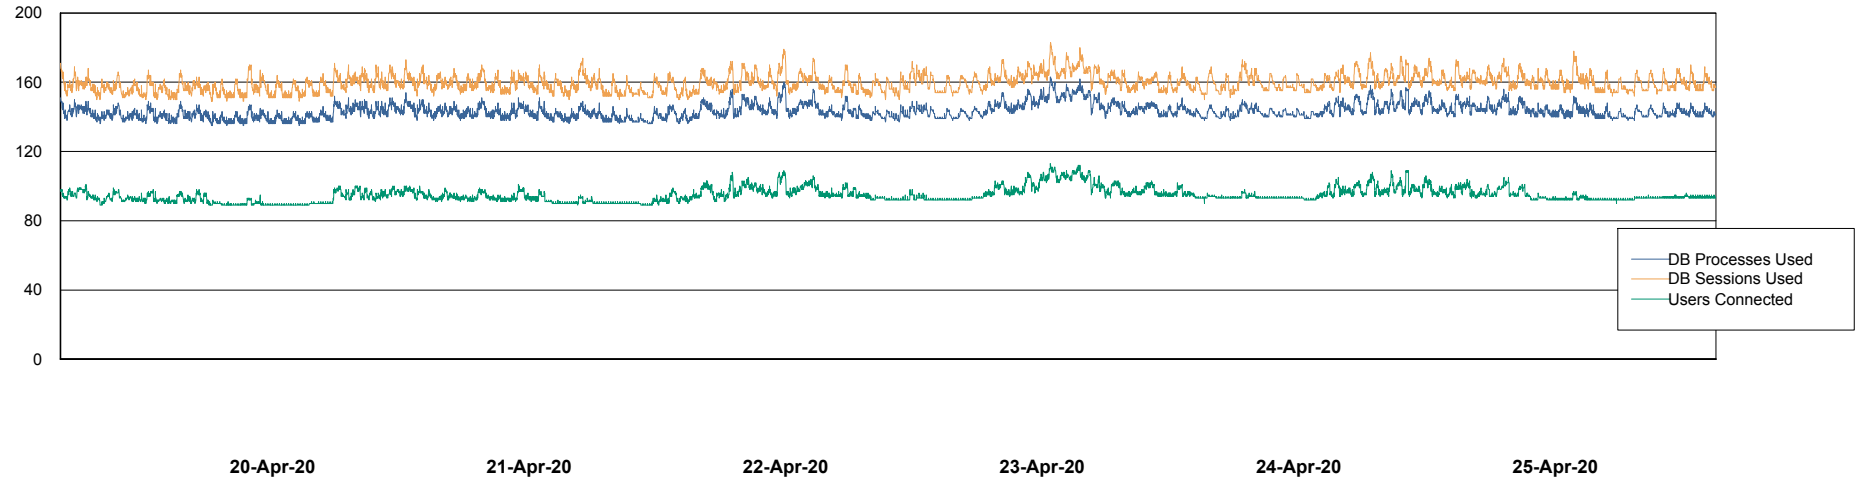

Database Performance VOSDB_Production