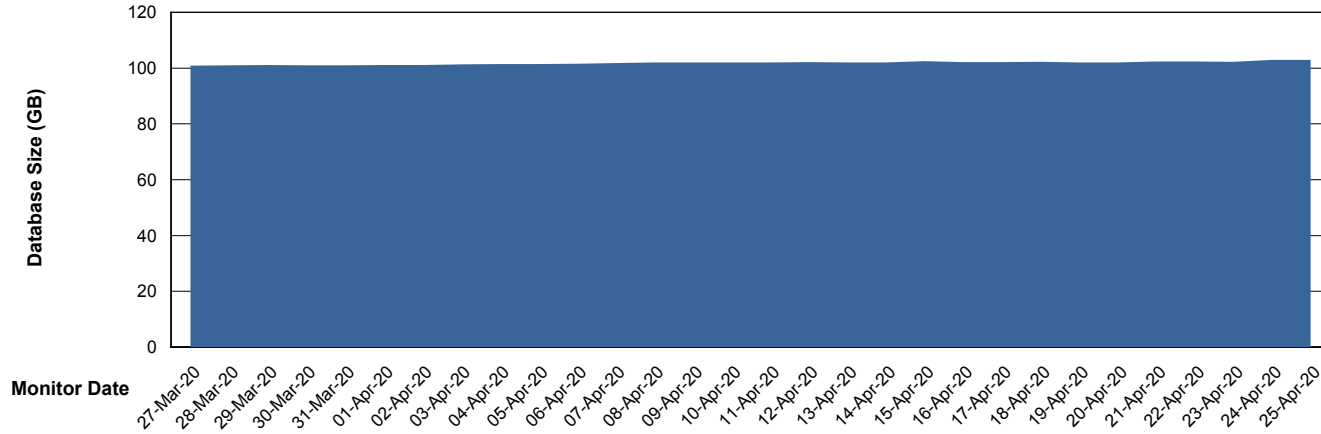

Weekly SLA Customer Report

Customer VOS_Production
Database ID 68

Database Performance VOSDB_Production

Weekly SLA Customer Report

Customer VOS_Production
Database ID 68

Database Performance VOSDB_Standby

Weekly SLA Customer Report

Customer VOS_Production
Database ID 68

DATABASE SIZE VOSBIDB_Production

Database growth over last month

DATABASE SIZE VOSDB_Production

Database growth over last month

Weekly SLA Customer Report

Customer VOS_Production
 Database ID 68