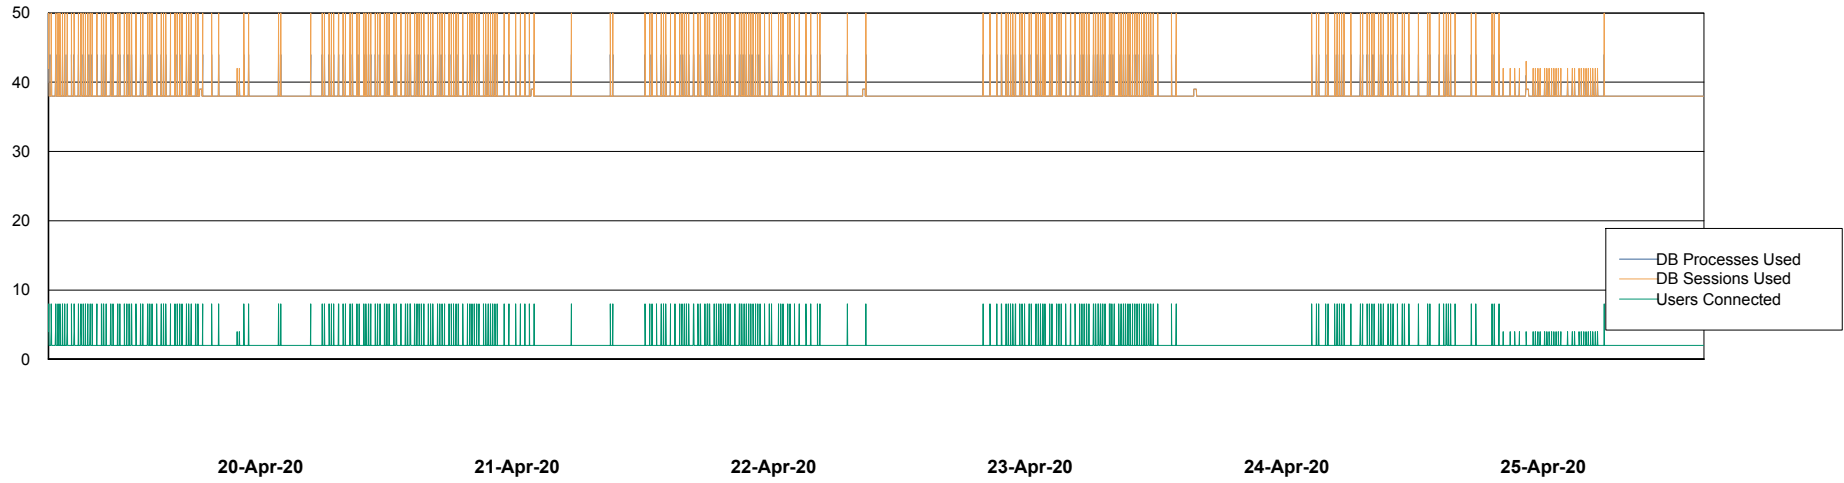

Weekly SLA Customer Report

Customer VOS_Production
Database ID 68

Database Performance VOSDB_Production

Weekly SLA Customer Report

Customer VOS_Production
Database ID 68

Database Performance VOSDB_Standby

Weekly SLA Customer Report