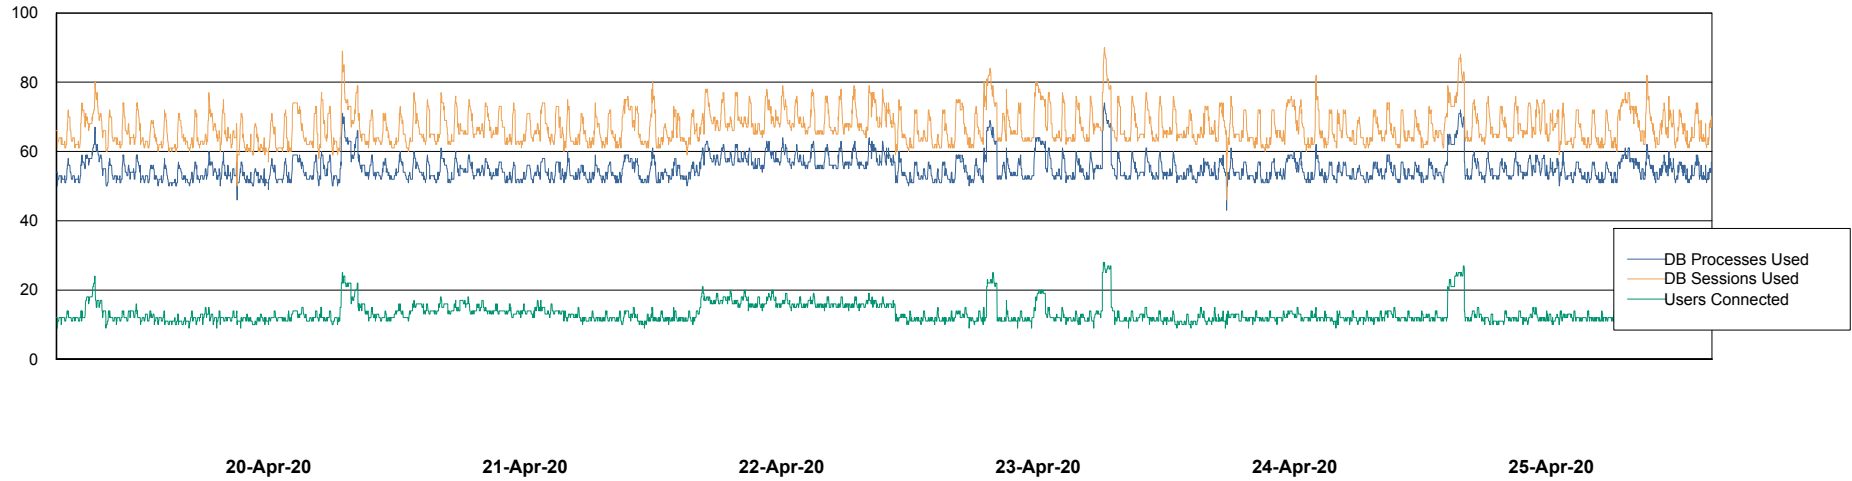

Database Performance VENDB_BI