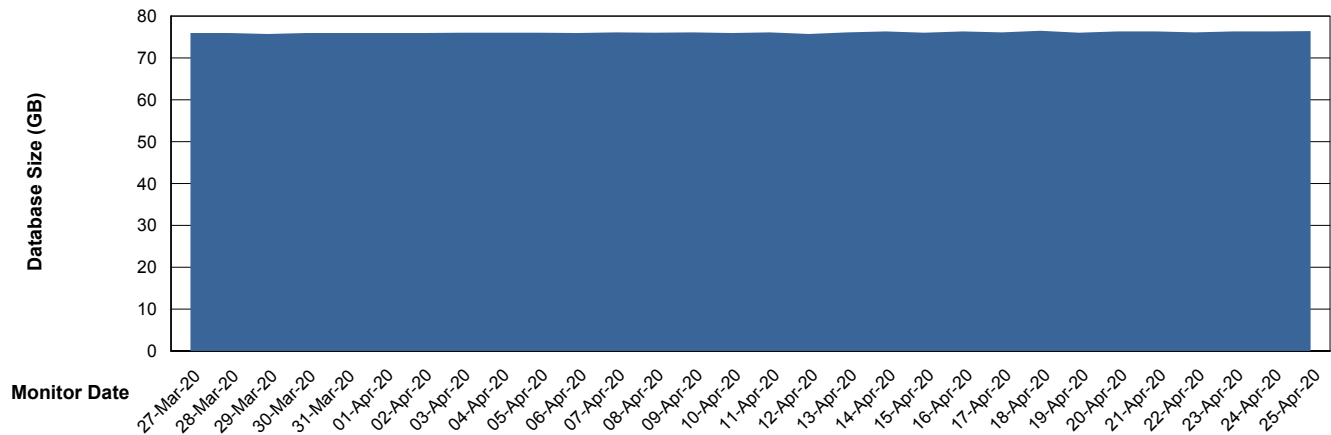

DATABASE SIZE VENDB_BI

Database growth over last month