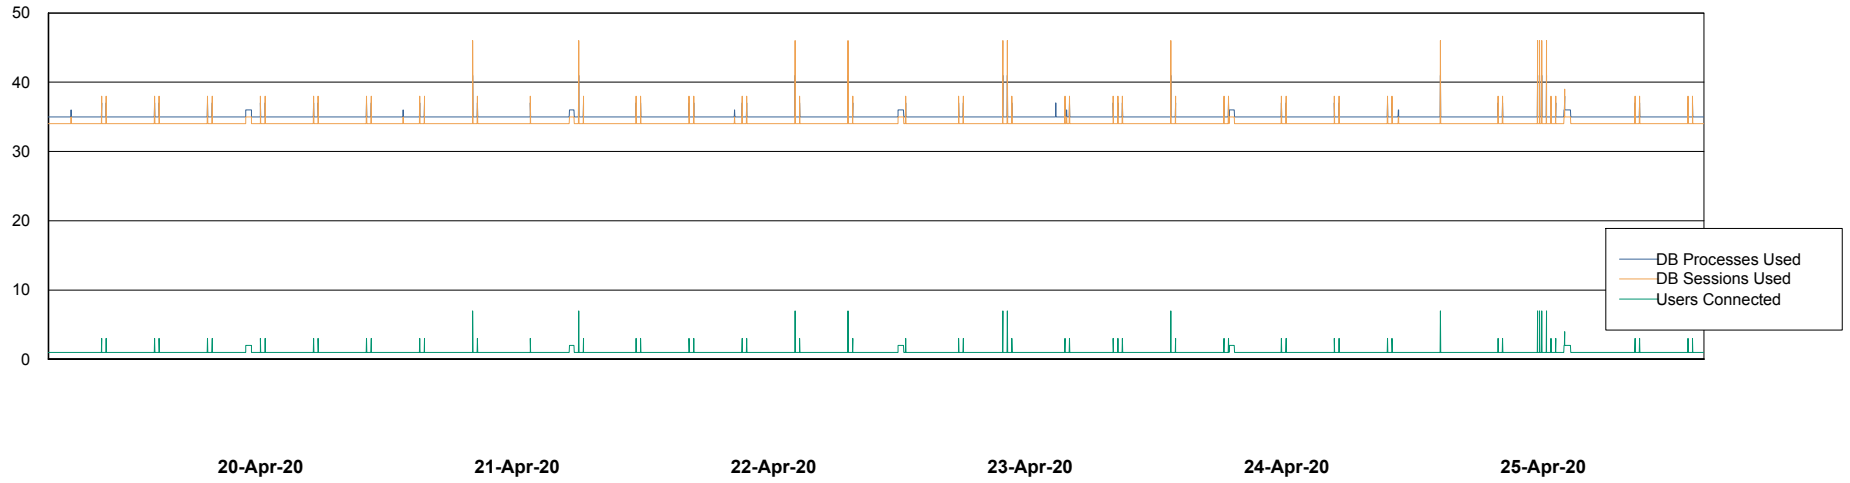

Weekly SLA Customer Report

Customer VEN_Production
Database ID 35

Database Performance ABSVEN06 Primary DB 2019

Weekly SLA Customer Report

Customer VEN_Production
Database ID 35

Database Performance ABSVEN07 Standby DB 2019