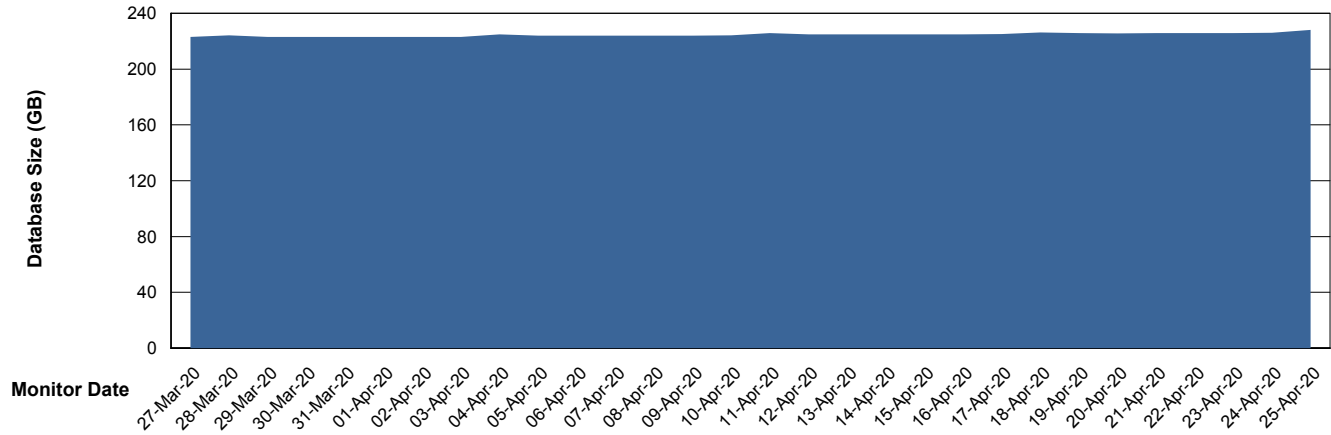

Weekly SLA Customer Report

Customer VEN_Production
Database ID 35

Database Performance VENDB_BI

Weekly SLA Customer Report

Customer VEN_Production
Database ID 35

DATABASE SIZE ABSVEN06 Primary DB 2019

Database growth over last month

DATABASE SIZE VENDB_BI

Database growth over last month

Weekly SLA Customer Report

Customer VEN_Production
 Database ID 35

Database Tablespace ABSVEN06 Primary DB 2019

Date	Tablespace Name	Filesize (Gb)	Usedsize (Gb)	Percentage free
25-Apr-20	ABSDATA	132	110	17
	INDX	130	107	18
24-Apr-20	ABSDATA	132	110	17
	INDX	130	107	18
23-Apr-20	ABSDATA	132	110	17
	INDX	130	107	18
22-Apr-20	ABSDATA	132	110	17
	INDX	130	107	18
21-Apr-20	ABSDATA	132	110	17
	INDX	130	107	18
20-Apr-20	ABSDATA	132	110	17
	INDX	130	107	18
19-Apr-20	ABSDATA	132	110	17
	INDX	130	107	18