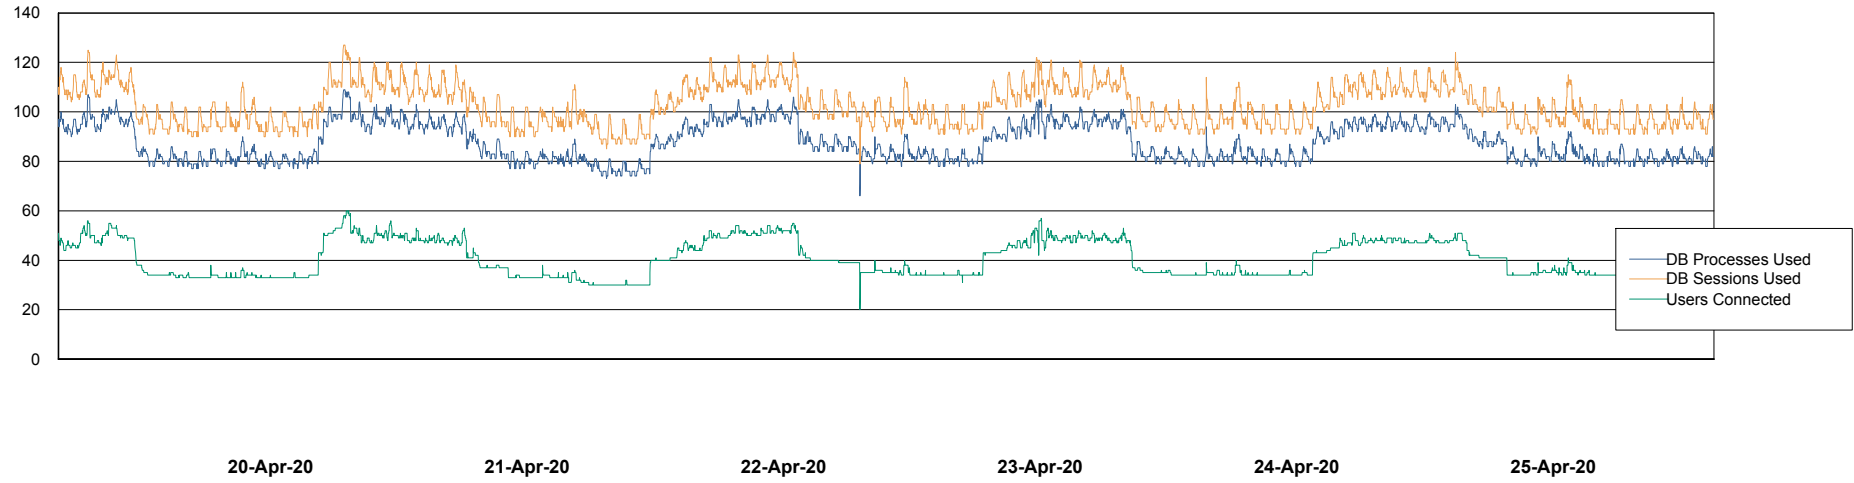

Weekly SLA Customer Report

Customer VEN_Production
Database ID 35

Harddisk Usage VEN_PRD_DB_BI

	Free disk space on c: (%)	Total disk space on c: (Gb)	Free disk space on d: (%)	Total disk space on d: (Gb)
25-Apr-20	56	102	44	601
24-Apr-20	56	102	44	601
23-Apr-20	56	102	44	601
22-Apr-20	56	102	44	601
21-Apr-20	56	102	44	601
20-Apr-20	56	102	44	601
19-Apr-20	56	102	44	601

Weekly SLA Customer Report

Customer VEN_Production
Database ID 35

Database Performance ABSVEN06 Primary DB 2019

Weekly SLA Customer Report

Customer VEN_Production
Database ID 35

Database Performance ABSVEN07 Standby DB 2019