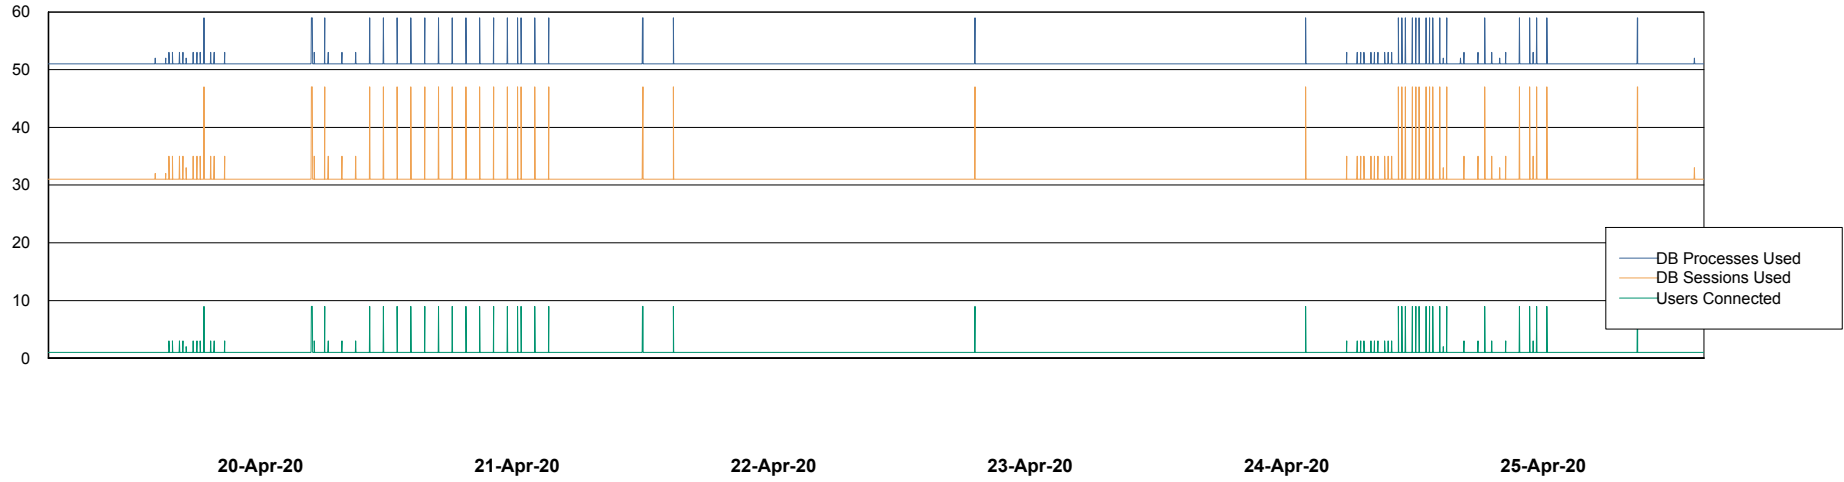

Weekly SLA Customer Report

Customer STK_Production
Database ID 82

Database Performance STKDB_ABS1 Production Database

Weekly SLA Customer Report

Customer STK_Production
Database ID 82

Database Performance STKDB_ABS1SB Standby Database