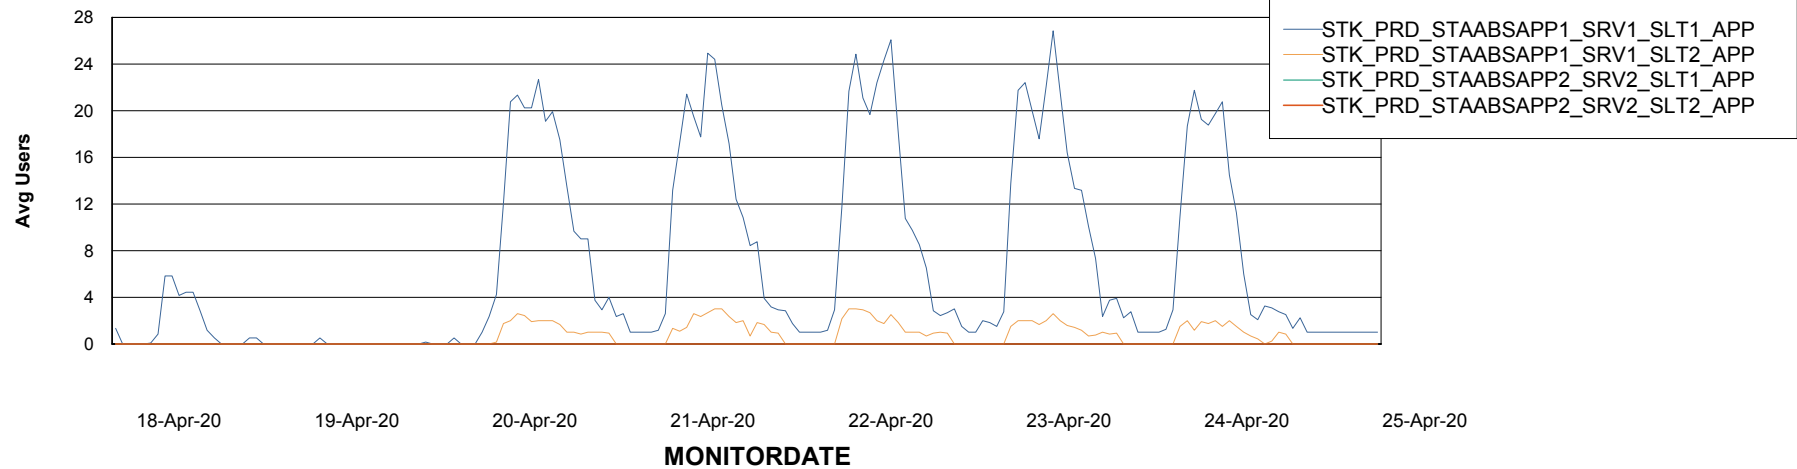

Avg users per day per ABS server