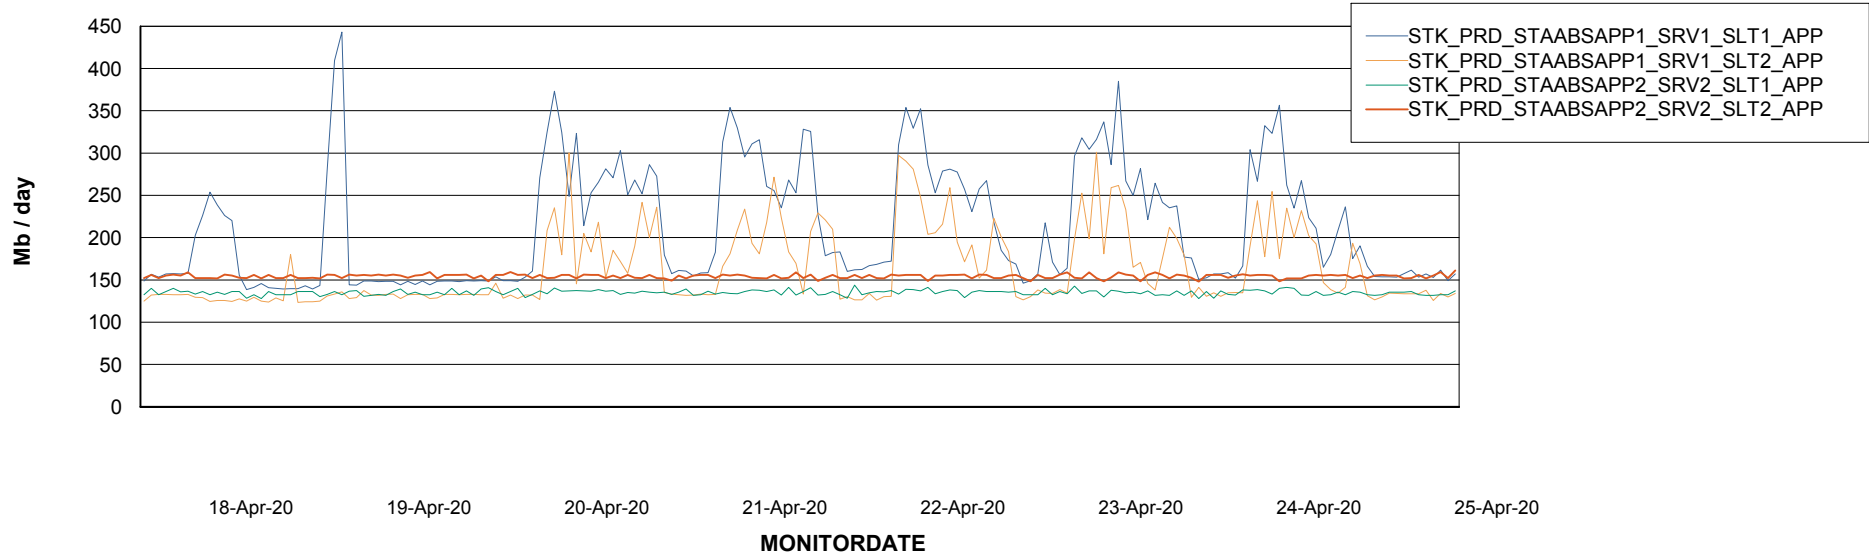

ABSSolute Application Server Services

Avg memory used per ABS Server Service