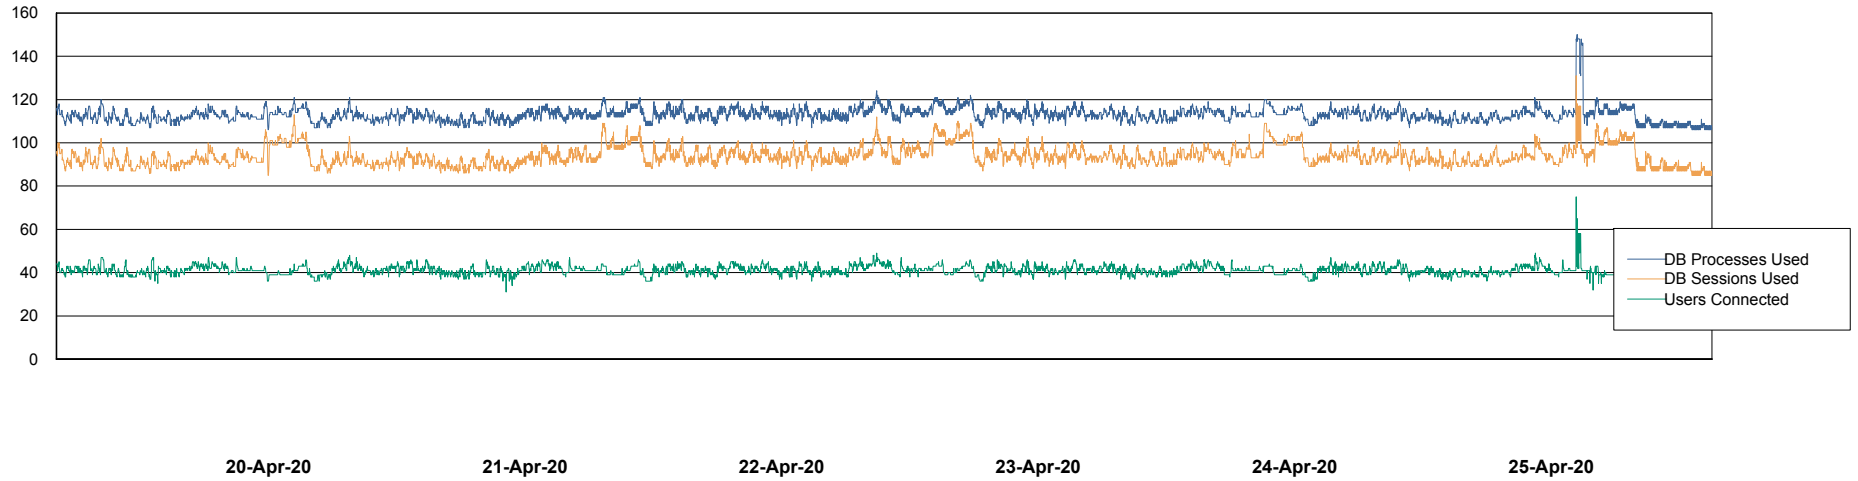

Weekly SLA Customer Report

Customer STK_Production
 Database ID 82

Harddisk Usage STK_STAABSDB2 Standby DB Server

	Free disk space on c: (%)	Total disk space on c: (Gb)	Free disk space on d: (%)	Total disk space on d: (Gb)	Free disk space on e: (%)	Total disk space on e: (Gb)	Total disk space on f: (Gb)
25-Apr-20	71	99	41	350	26	1,000	0
24-Apr-20	71	99	41	350	26	1,000	0
23-Apr-20	71	99	41	350	26	1,000	0
22-Apr-20	71	99	41	350	26	1,000	0
21-Apr-20	71	99	41	350	26	1,000	0
20-Apr-20	71	99	42	350	26	1,000	0
19-Apr-20	71	99	42	350	26	1,000	0

Weekly SLA Customer Report

Customer STK_Production
Database ID 82

Database Performance STKDB_ABS1 Production Database

Weekly SLA Customer Report

Customer STK_Production
Database ID 82

Database Performance STKDB_ABS1SB Standby Database