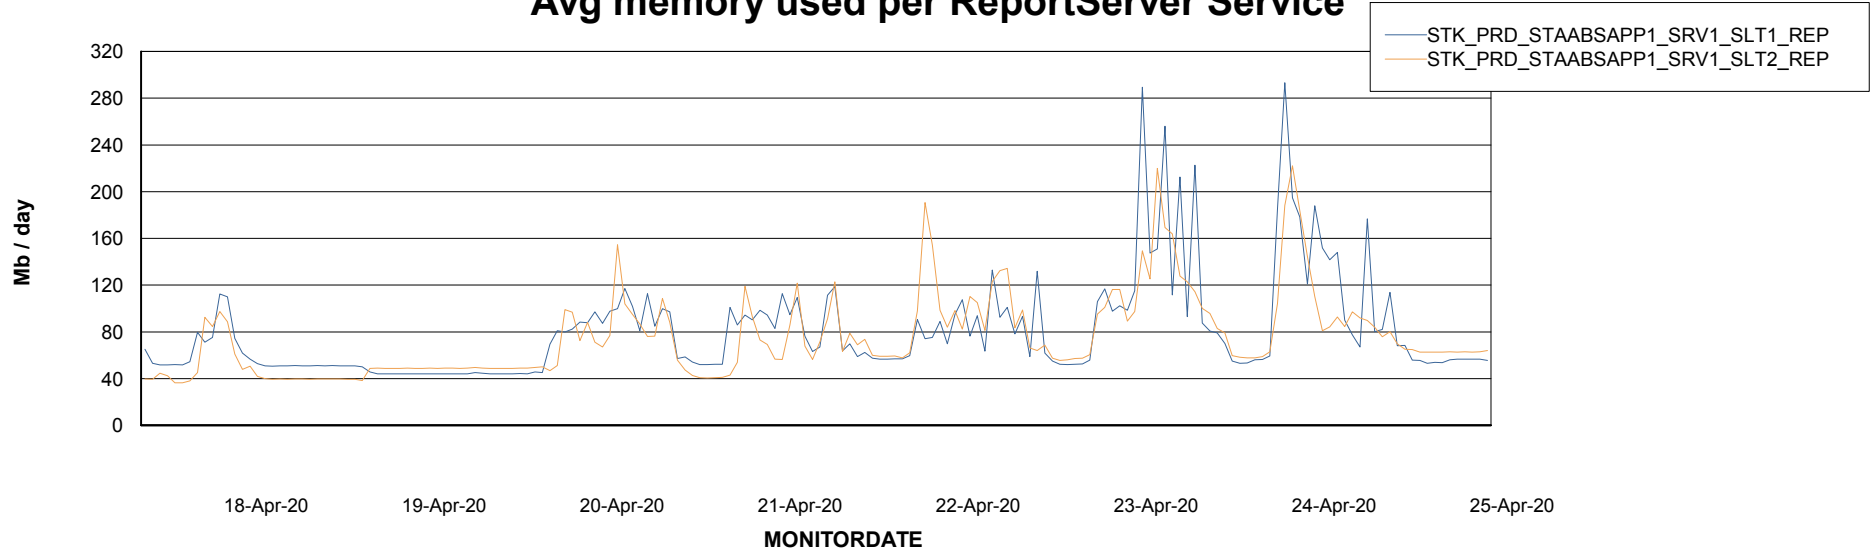

Avg memory used per ABS Server Service

Avg users per day per ABS server

Weekly SLA Customer Report

Customer STK_Production
Database ID 82

ABSSolute Application ReportServer Services

Avg memory used per ReportServer Service