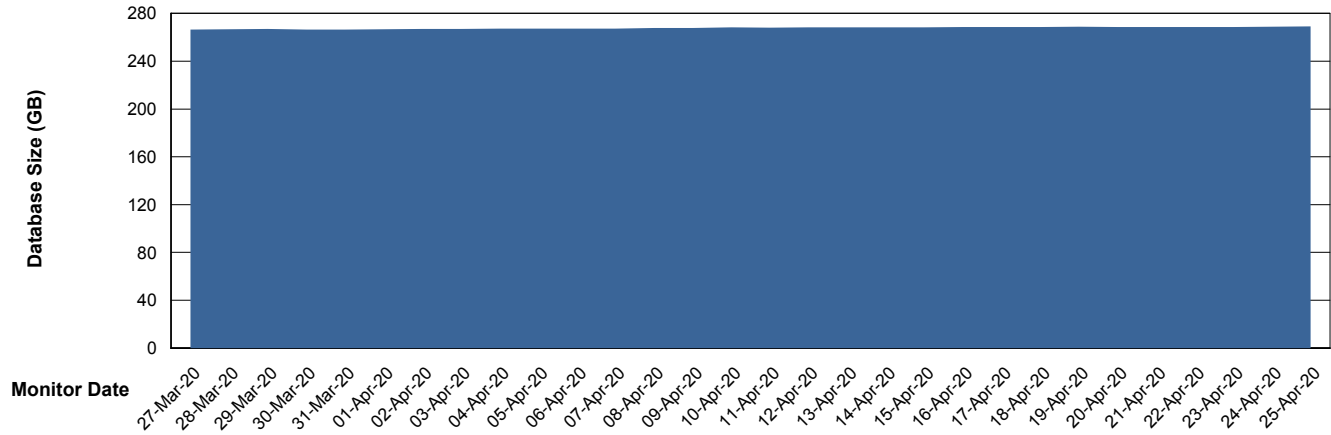

DATABASE SIZE STKDB_ABS1 Production Database

Database growth over last month

Database Tablespace STKDB_ABS1 Production Database

Date	Tablespace Name	Filesize (Gb)	Usedsize (Gb)	Percentage free
25-Apr-20	ABSDATA	177	112	37
	INDX	182	149	18
24-Apr-20	ABSDATA	177	111	37
	INDX	182	149	18
23-Apr-20	ABSDATA	177	111	37
	INDX	182	149	18
22-Apr-20	ABSDATA	177	111	37
	INDX	182	149	18
21-Apr-20	ABSDATA	177	111	37
	INDX	182	149	18
20-Apr-20	ABSDATA	177	111	37
	INDX	182	149	18
19-Apr-20	ABSDATA	177	111	37
	INDX	182	149	18