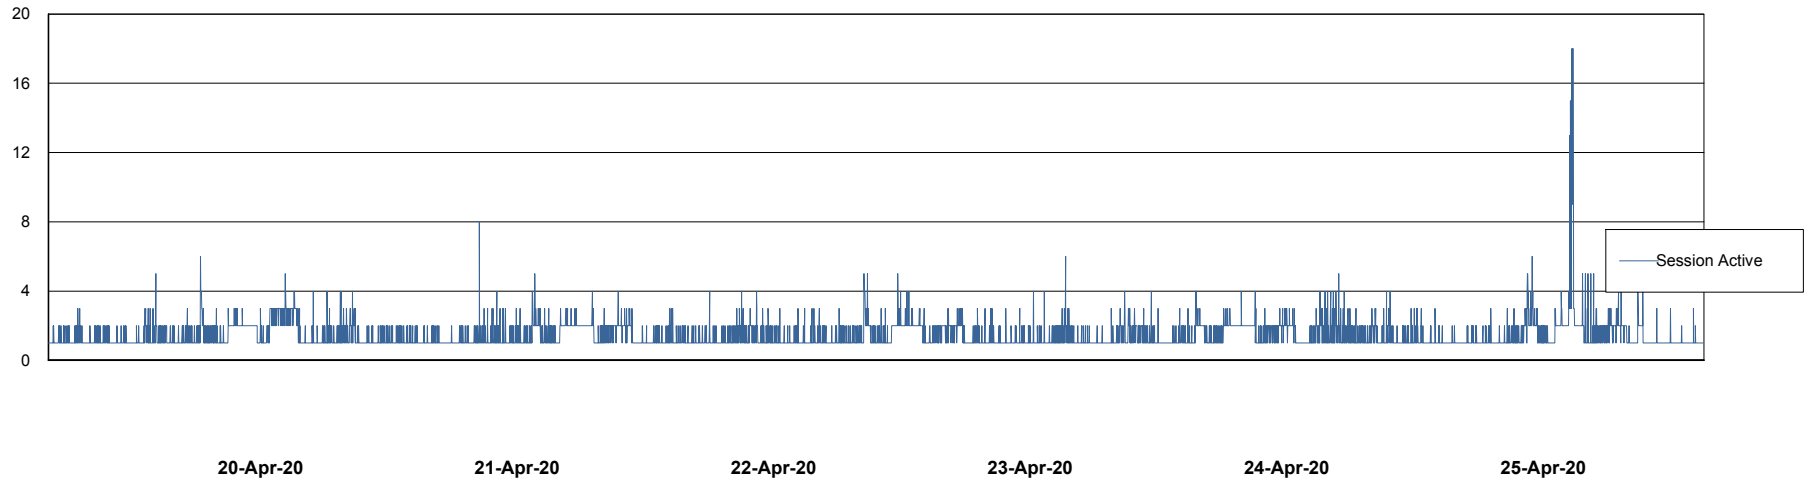

Weekly SLA Customer Report

Customer STK_Production
 Database ID 82

Harddisk Usage STK_STAABSDB2 Standby DB Server

	Free disk space on c: (%)	Total disk space on c: (Gb)	Free disk space on d: (%)	Total disk space on d: (Gb)	Free disk space on e: (%)	Total disk space on e: (Gb)	Total disk space on f: (Gb)
25-Apr-20	71	99	41	350	26	1,000	0
24-Apr-20	71	99	41	350	26	1,000	0
23-Apr-20	71	99	41	350	26	1,000	0
22-Apr-20	71	99	41	350	26	1,000	0
21-Apr-20	71	99	41	350	26	1,000	0
20-Apr-20	71	99	42	350	26	1,000	0
19-Apr-20	71	99	42	350	26	1,000	0

Weekly SLA Customer Report

Customer STK_Production
Database ID 82

Database Performance STKDB_ABS1 Production Database

Weekly SLA Customer Report

Customer STK_Production
Database ID 82

Database Performance STKDB_ABS1SB Standby Database