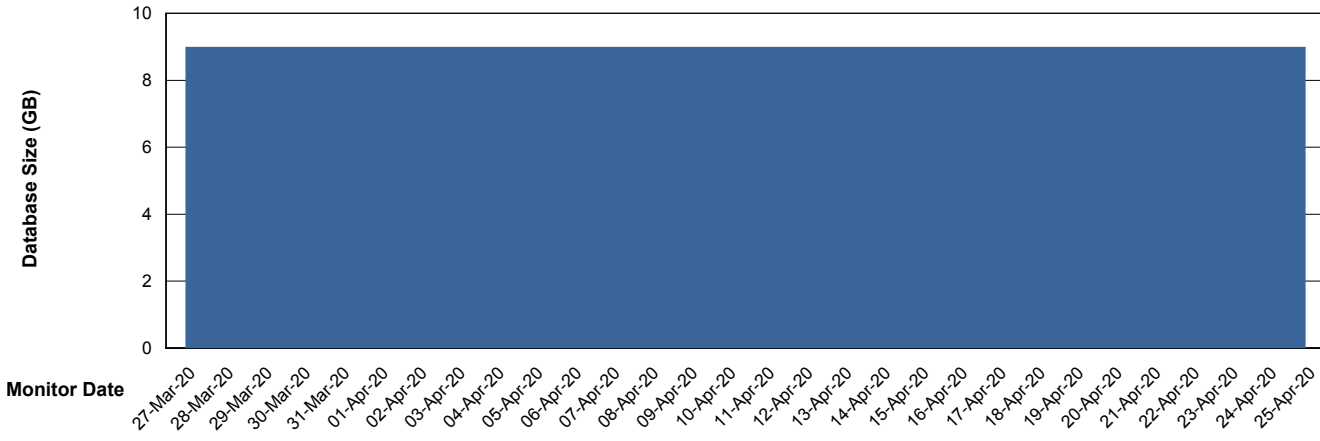

Weekly SLA Customer Report

Customer SPI_Production
Database ID 49

Database Performance SPIDB_Production

Weekly SLA Customer Report

Customer SPI_Production
Database ID 49

Database Performance SPIDB_Standby

Weekly SLA Customer Report

Customer SPI_Production
 Database ID 49

DATABASE SIZE SPIDB_Production

Database growth over last month

Database Tablespace SPIDB_Production

Date	Tablespace Name	Filesize (Gb)	Usedsize (Gb)	Percentage free
25-Apr-20	ABSDATA	4	2	50
	INDX	8	4	50
24-Apr-20	ABSDATA	4	2	50
	INDX	8	4	50
23-Apr-20	ABSDATA	4	2	50
	INDX	8	4	50
22-Apr-20	ABSDATA	4	2	50
	INDX	8	4	50
21-Apr-20	ABSDATA	4	2	50
	INDX	8	4	50
20-Apr-20	ABSDATA	4	2	50
	INDX	8	4	50
19-Apr-20	ABSDATA	4	2	50
	INDX	8	4	50