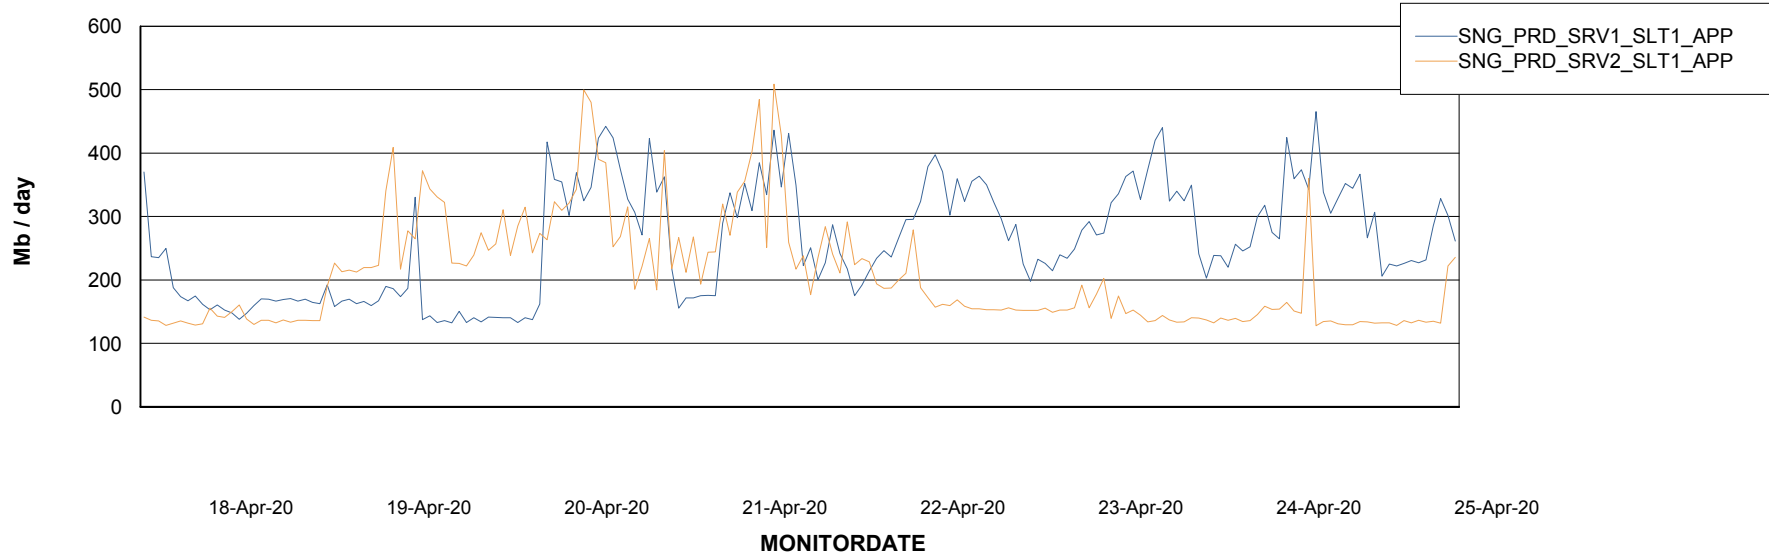

Database Tablespace SNGDB_Production

Date	Tablespace Name	Filesize (Gb)	Usedsize (Gb)	Percentage free
25-Apr-20	ABSDATA	40	23	43
	INDX	80	55	31
24-Apr-20	ABSDATA	40	23	43
	INDX	80	55	31
23-Apr-20	ABSDATA	40	23	43
	INDX	80	55	31
22-Apr-20	ABSDATA	40	23	43
	INDX	80	55	31
21-Apr-20	ABSDATA	40	23	43
	INDX	80	55	31
20-Apr-20	ABSDATA	40	23	43
	INDX	80	55	31
19-Apr-20	ABSDATA	40	23	43
	INDX	80	55	31

Weekly SLA Customer Report

Customer SNG_Production
Database ID 70

ABSSolute Application Server Services

Avg memory used per ABS Server Service

Avg users per day per ABS server

Weekly SLA Customer Report

Customer SNG_Production
Database ID 70