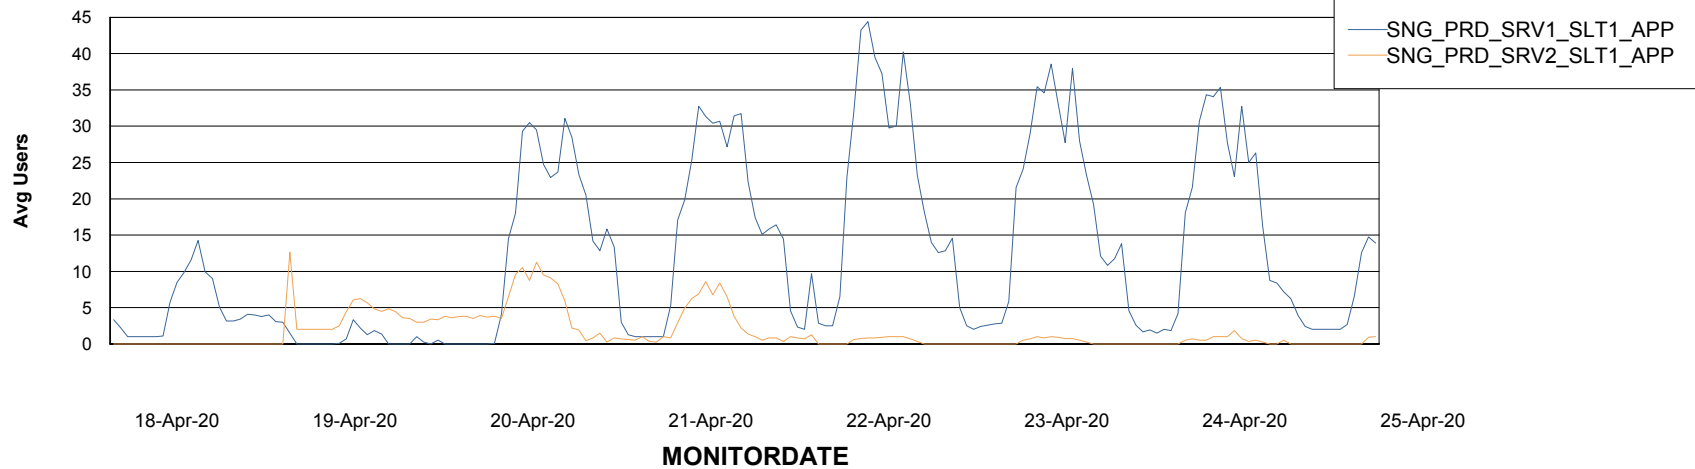

Weekly SLA Customer Report

Customer SNG_Production
Database ID 70

ABSSolute Application Server Services

Avg memory used per ABS Server Service

Avg users per day per ABS server

Weekly SLA Customer Report

Customer SNG_Production
Database ID 70