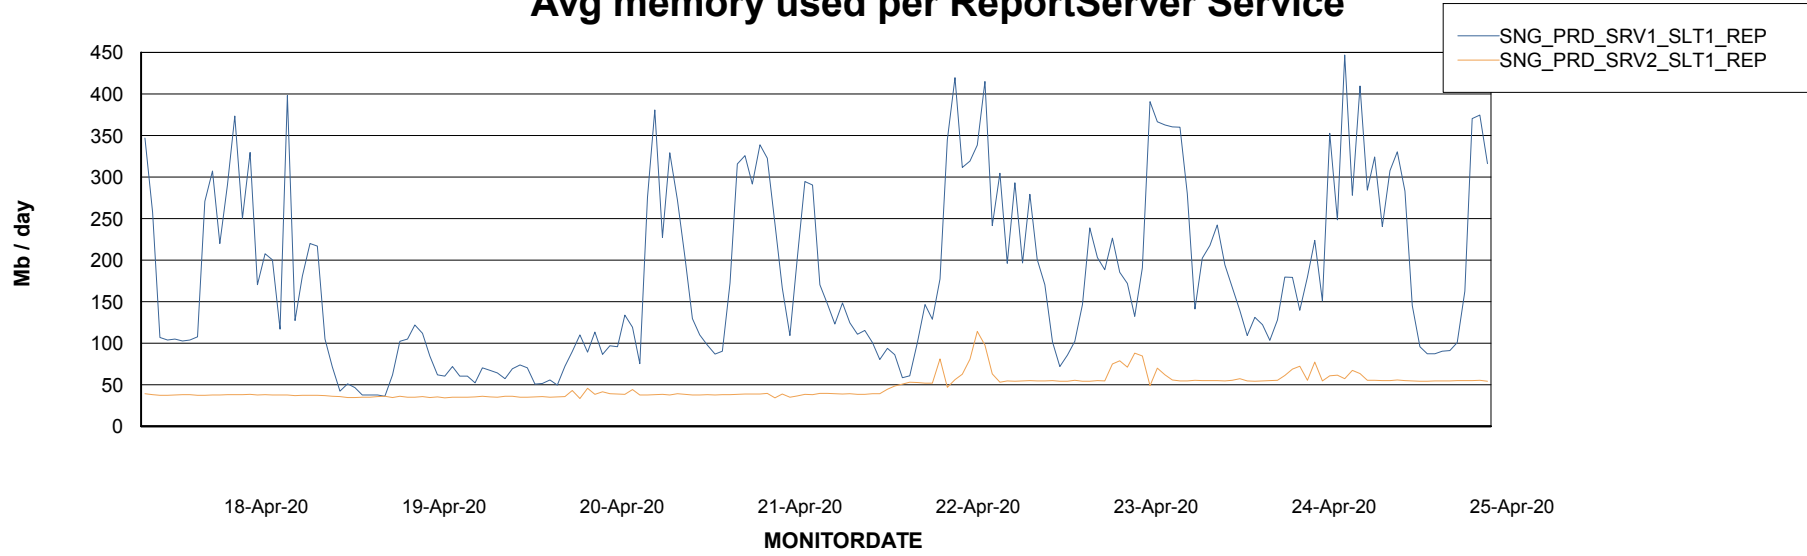

ABSSolute Application ReportServer Services

Avg memory used per ReportServer Service