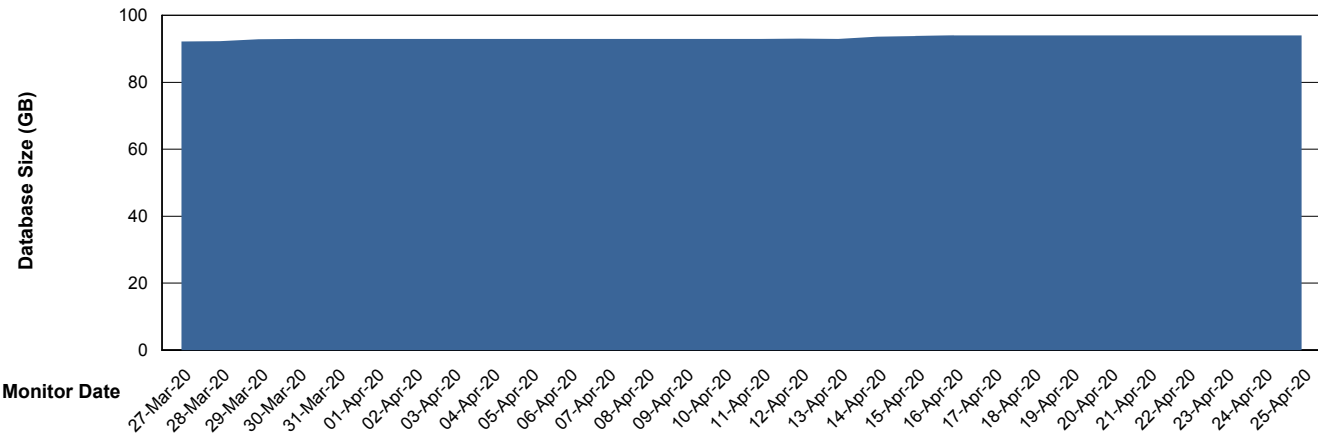

Weekly SLA Customer Report

Customer SNG_Production
Database ID 70

Database Performance SNGDB_Production

Weekly SLA Customer Report

Customer SNG_Production
 Database ID 70

DATABASE SIZE SNGDB_Production

Database growth over last month