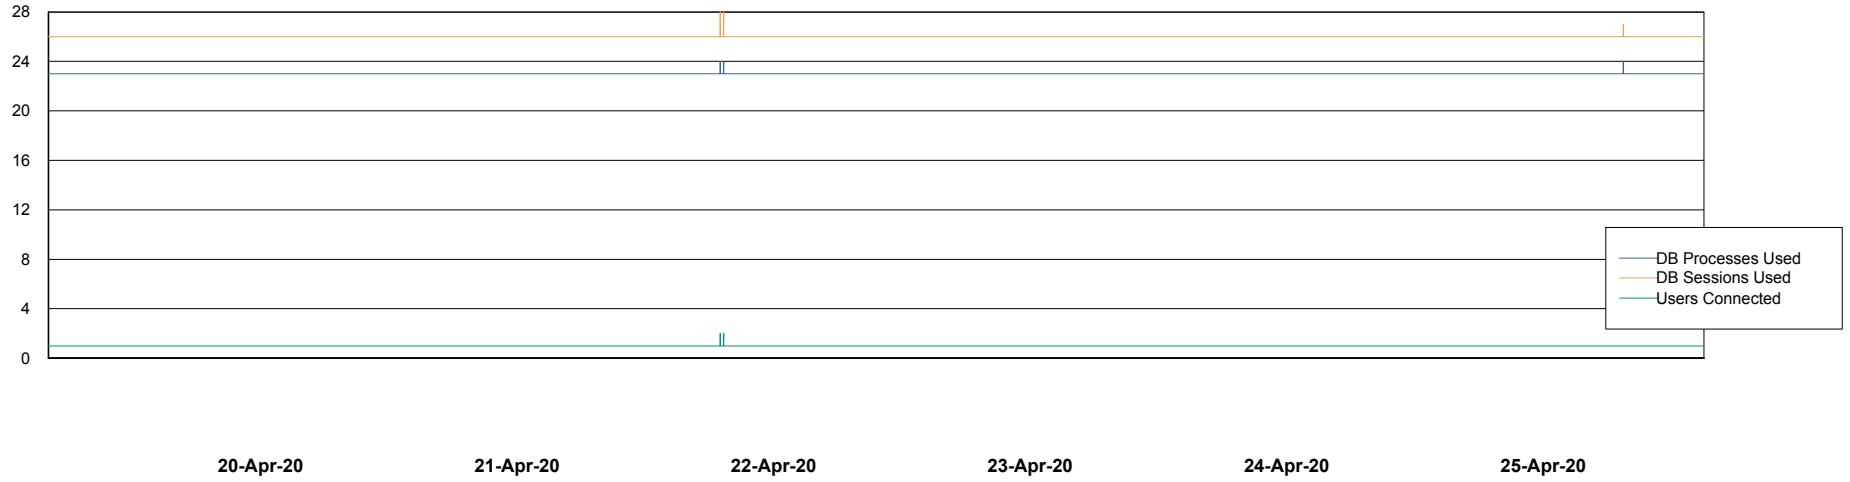

Weekly SLA Customer Report

Customer RSS Production
Database ID 52

Database Performance RSSDB_Production

Weekly SLA Customer Report

Customer RSS Production
Database ID 52

Database Performance RSSDB_Standby

Weekly SLA Customer Report