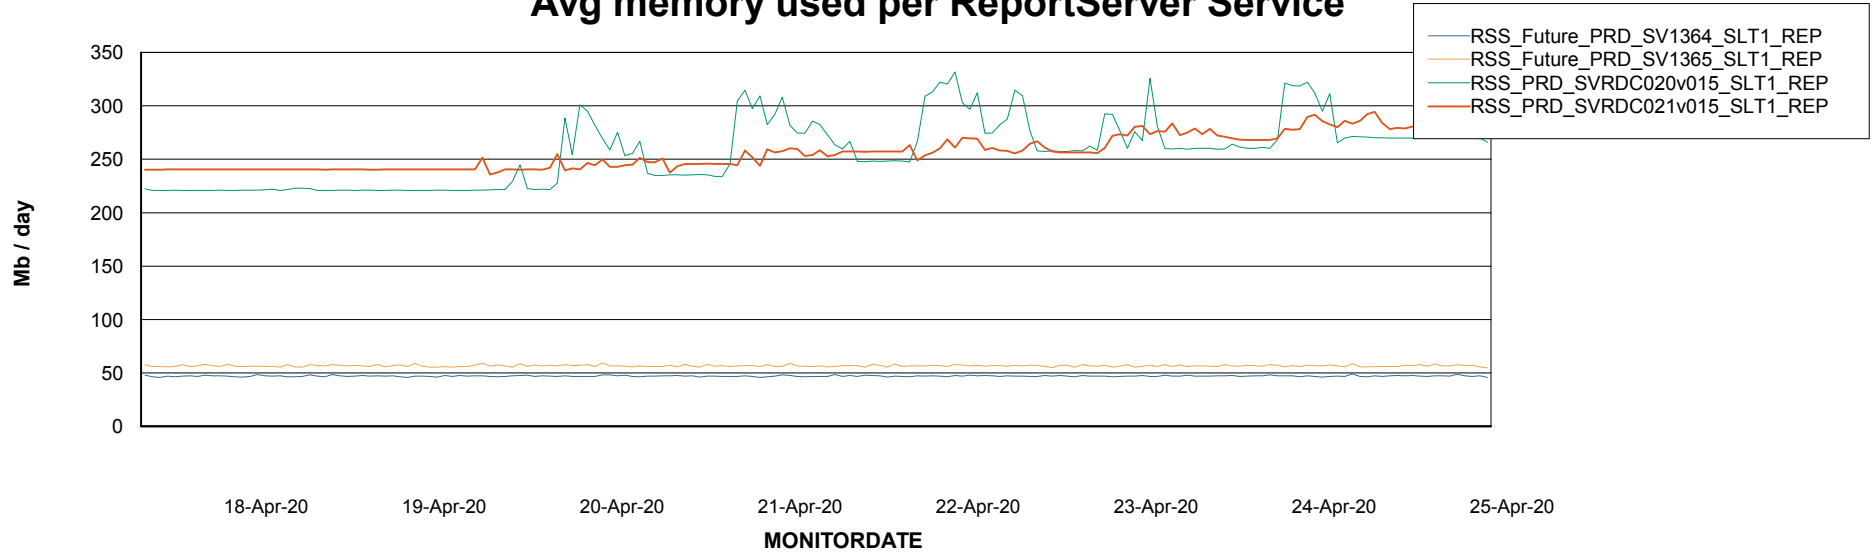

ABSSolute Application ReportServer Services

Avg memory used per ReportServer Service