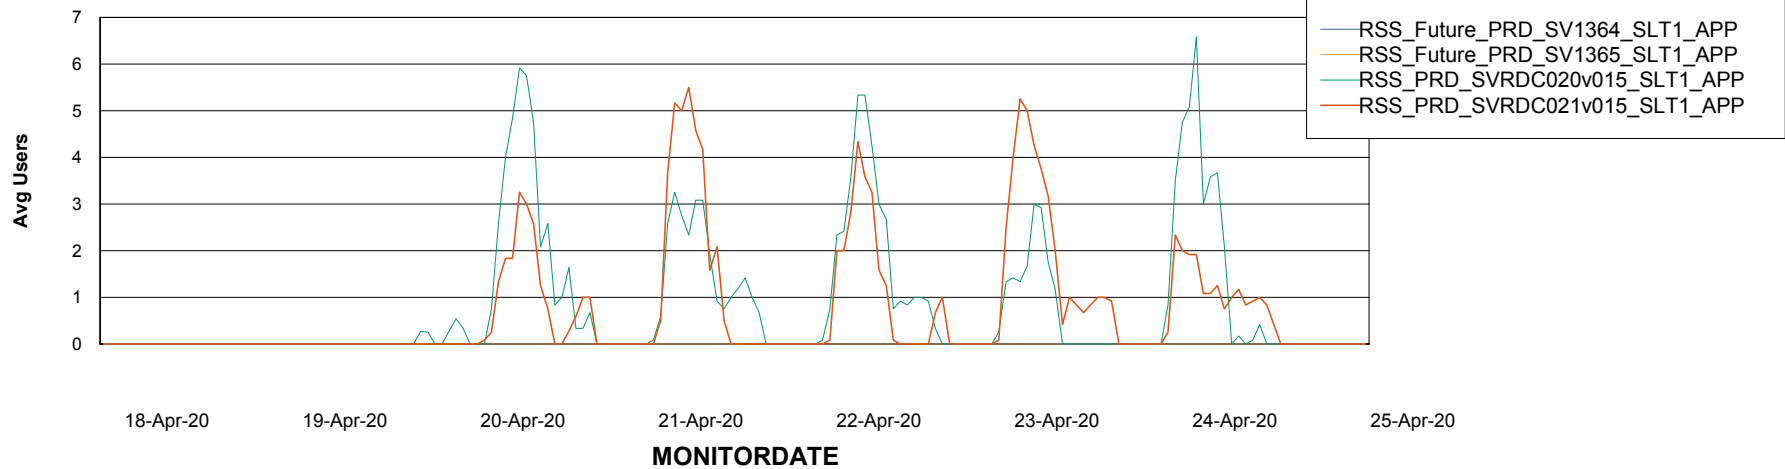

Weekly SLA Customer Report

Customer RSS Production
Database ID 52

ABSSolute Application Server Services

Avg memory used per ABS Server Service

Avg users per day per ABS server

Weekly SLA Customer Report

Customer RSS Production
Database ID 52