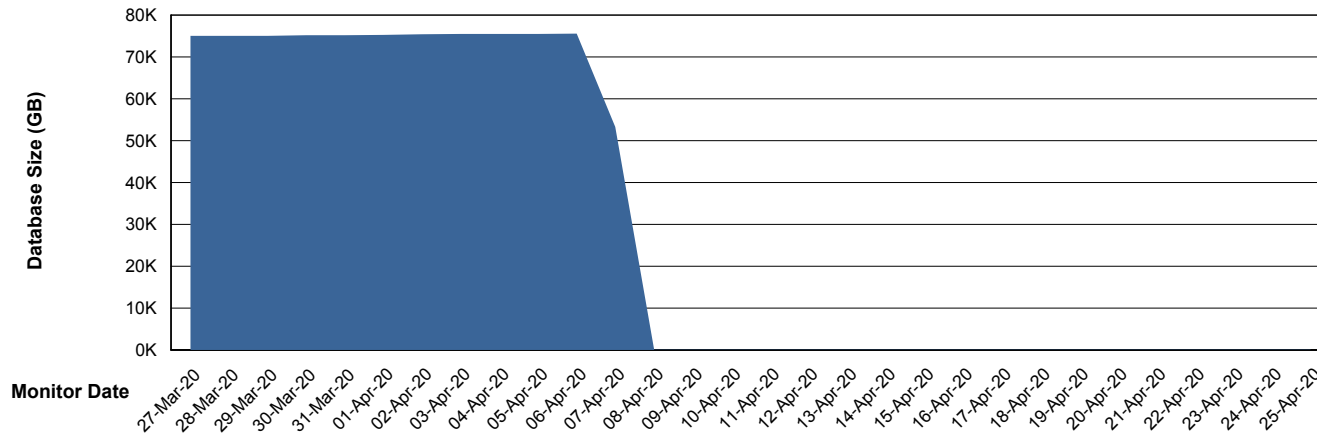

Customer RSS Production
Database ID 52

DATABASE SIZE RSS_DB_Future_Primary

Database growth over last month

DATABASE SIZE RSSDB_Production

Database growth over last month

Weekly SLA Customer Report

Customer RSS Production
 Database ID 52