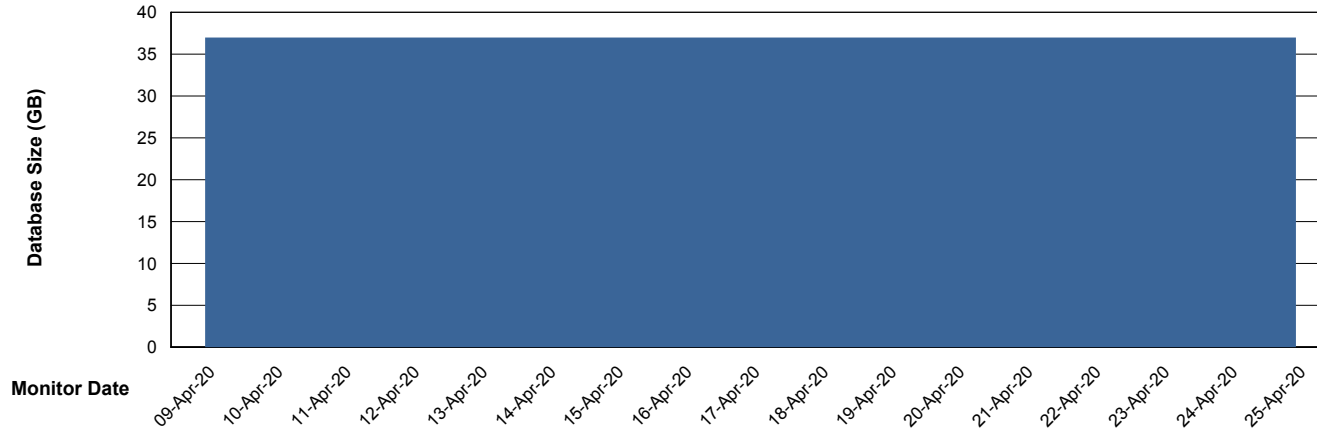

Weekly SLA Customer Report

Customer RSS Production
Database ID 52

Database Performance RSSDB_Production

Weekly SLA Customer Report

Customer RSS Production
Database ID 52

Database Performance RSSDB_Standby

Weekly SLA Customer Report

Customer RSS Production
Database ID 52

DATABASE SIZE RSS_DB_Future_Primary

Database growth over last month

DATABASE SIZE RSSDB_Production

Database growth over last month

Weekly SLA Customer Report

Customer RSS Production
 Database ID 52