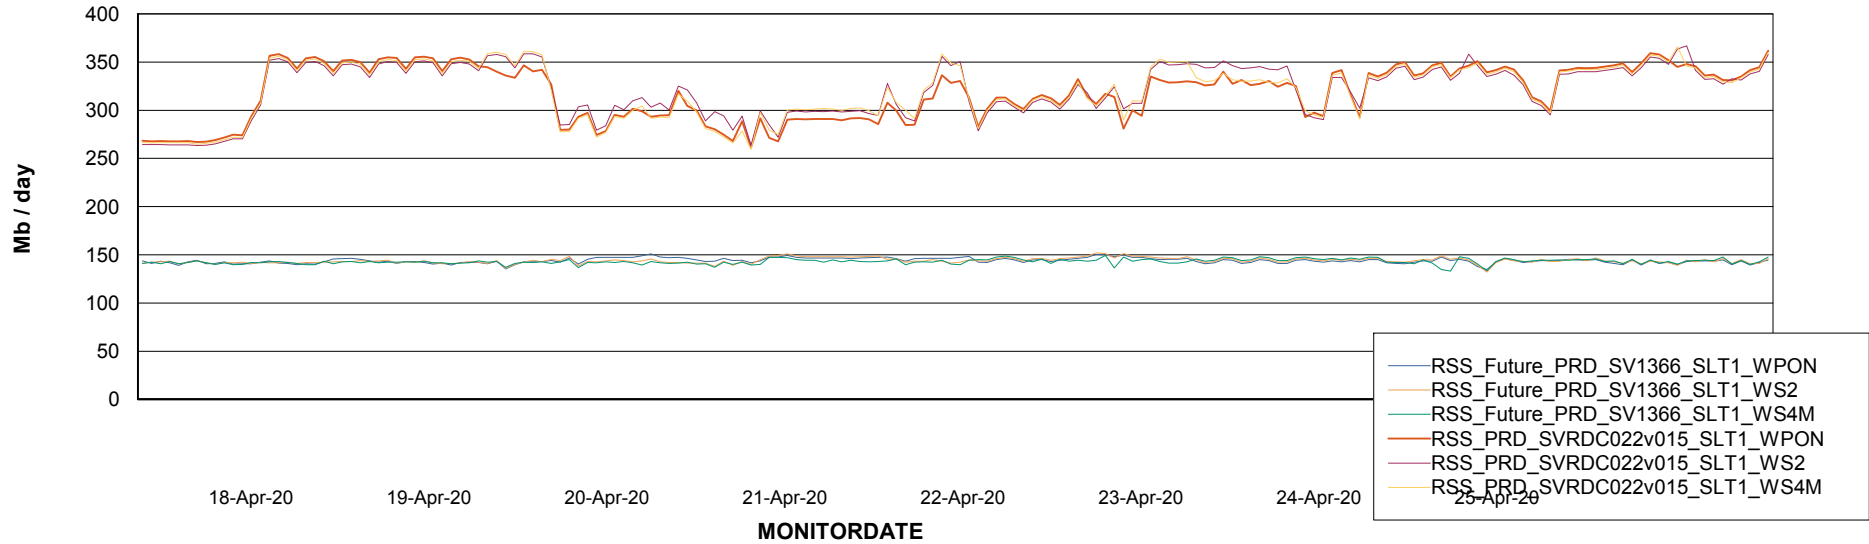

ABSSolute Application ReportServer Services

Avg memory used per ReportServer Service

Weekly SLA Customer Report

Customer RSS Production
Database ID 52

ABSSolute Web Component Services

Avg memory used per ABS Web component