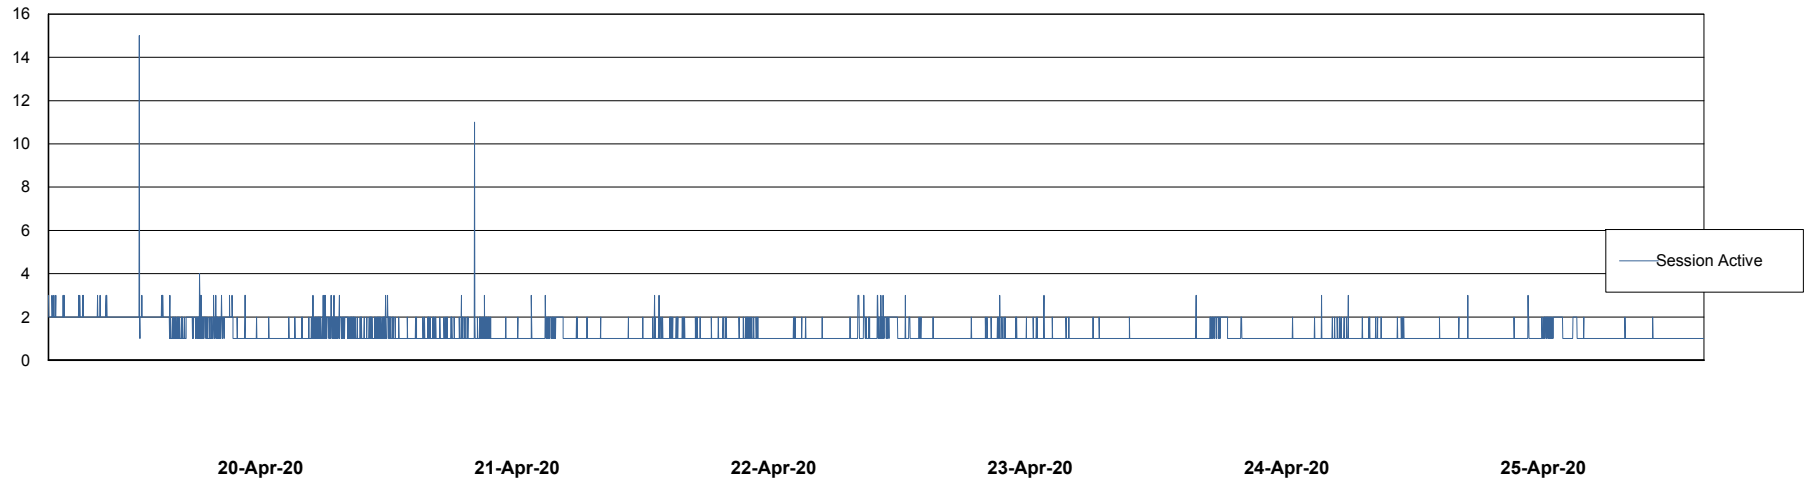

Database Performance RSSDB_Production