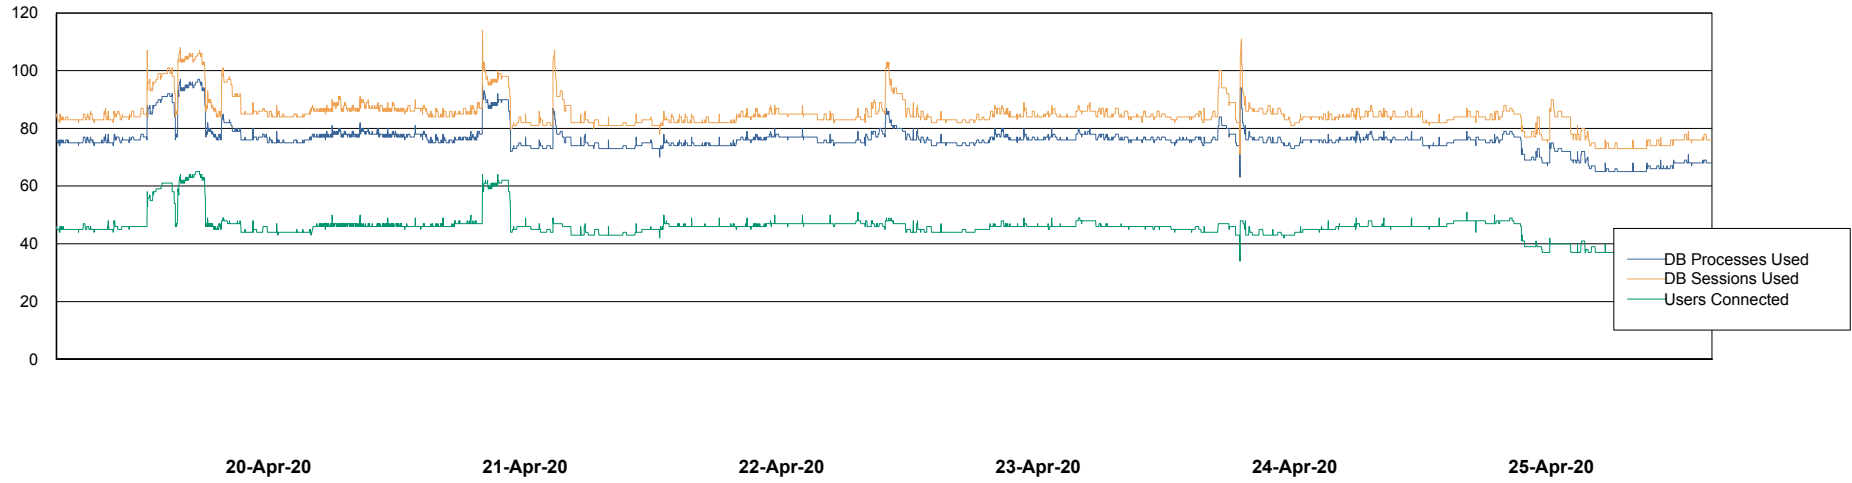

Database Performance RSSDB_Production