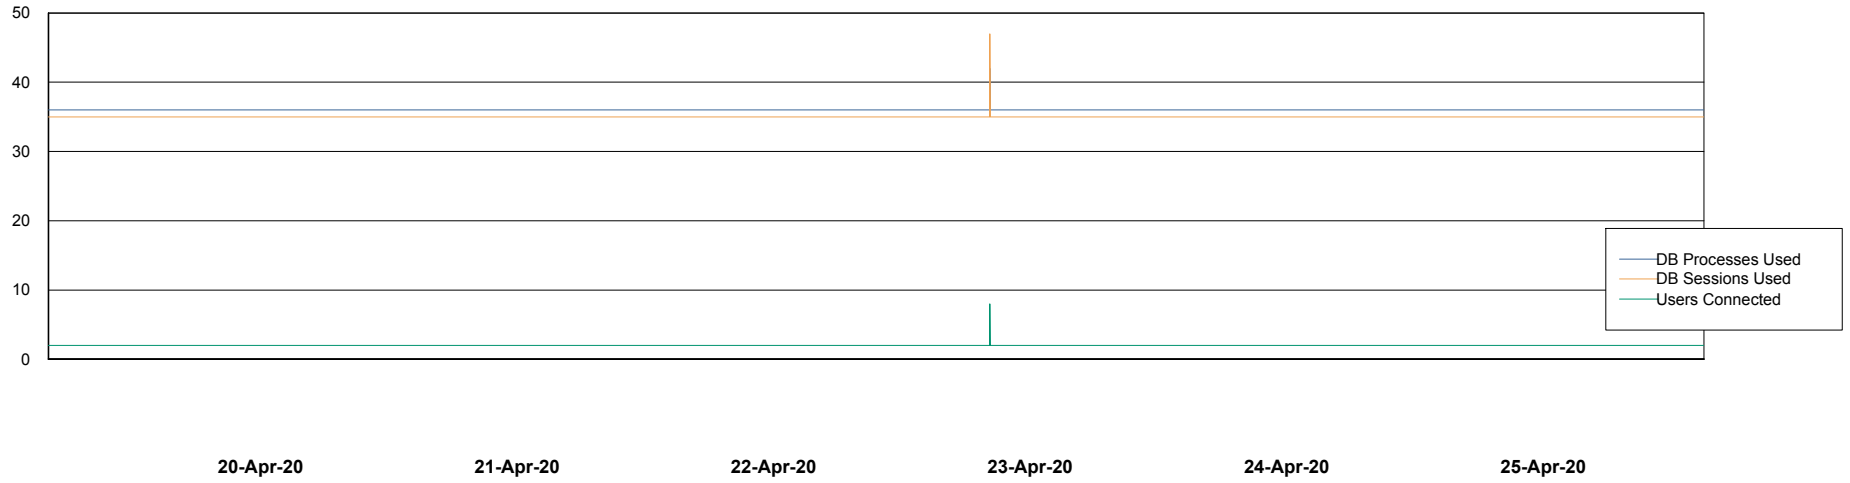

Weekly SLA Customer Report

Customer RSS Production
Database ID 52

Database Performance RSS_DB_Future_Primary

Weekly SLA Customer Report

Customer RSS Production
Database ID 52

Database Performance RSS_DB_Future_Standby