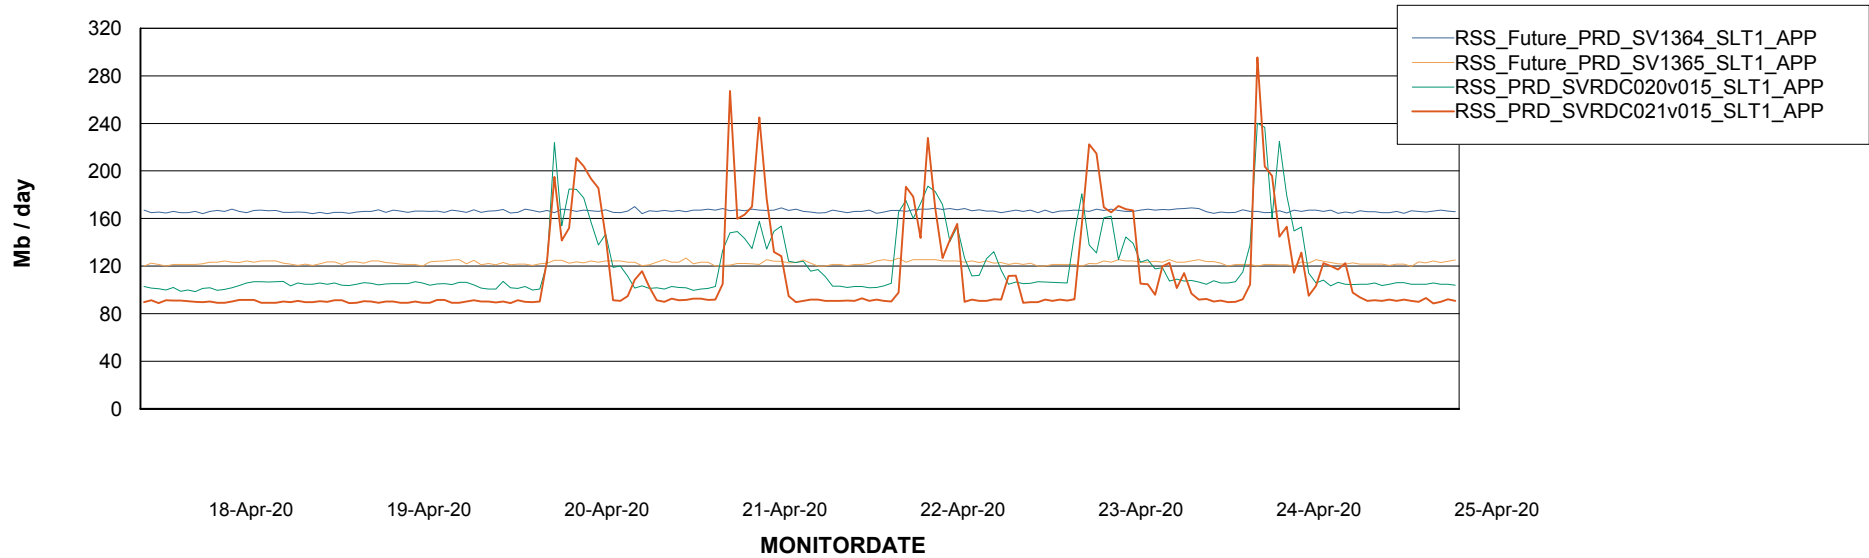

ABSSolute Application Server Services

Avg memory used per ABS Server Service