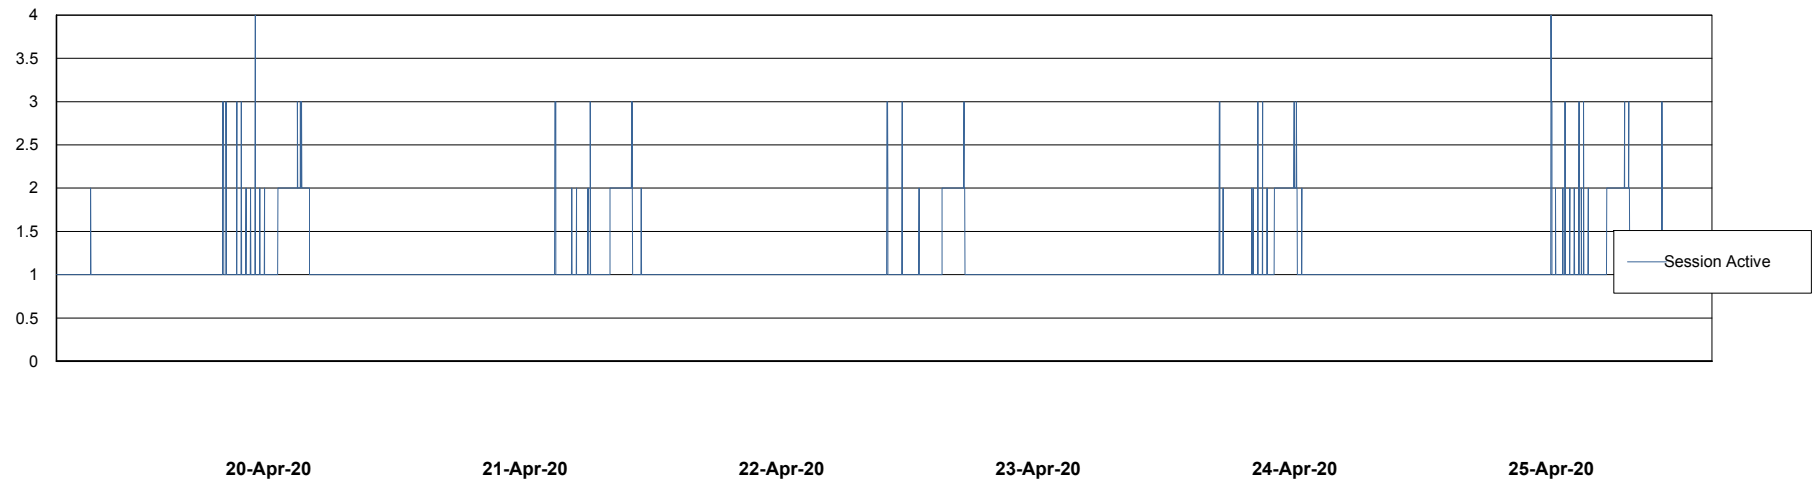

Database Performance PHS_BI_DB (new 2019)