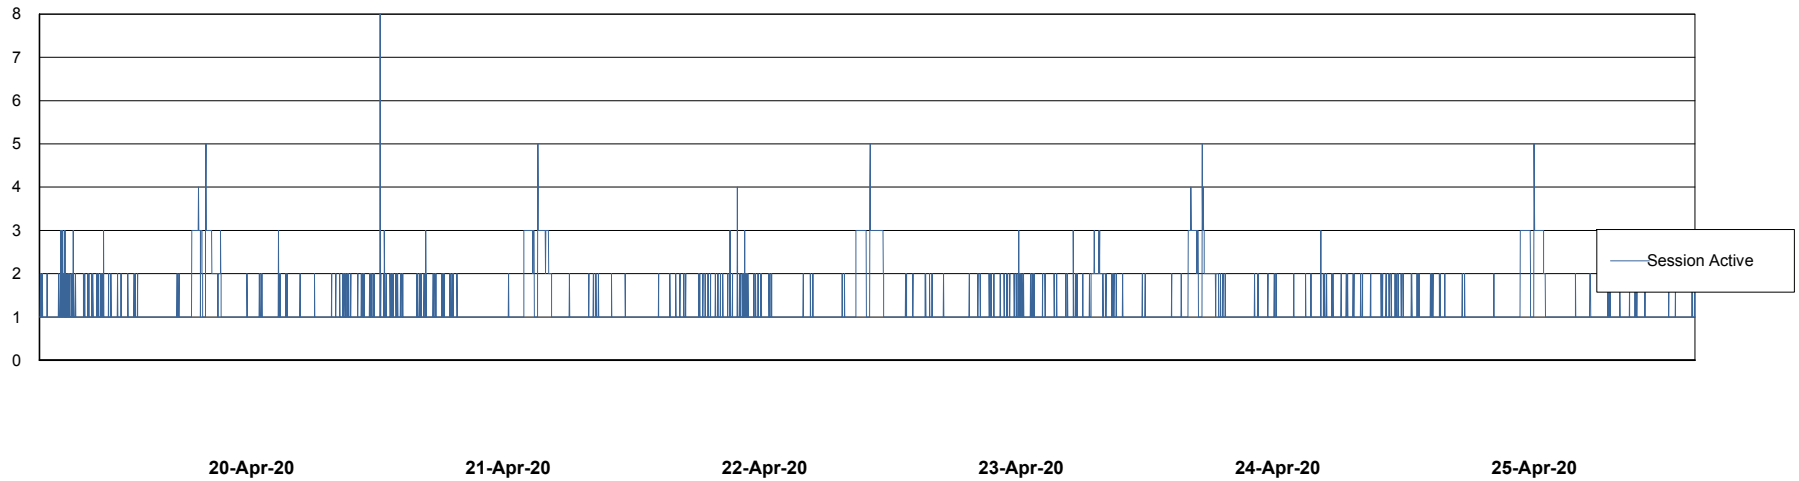

Weekly SLA Customer Report

Customer PHS_Production
Database ID 47

Database Performance PHS_BI_DB (new 2019)

Weekly SLA Customer Report

Customer PHS_Production
Database ID 47

Database Performance PHSDB_Production