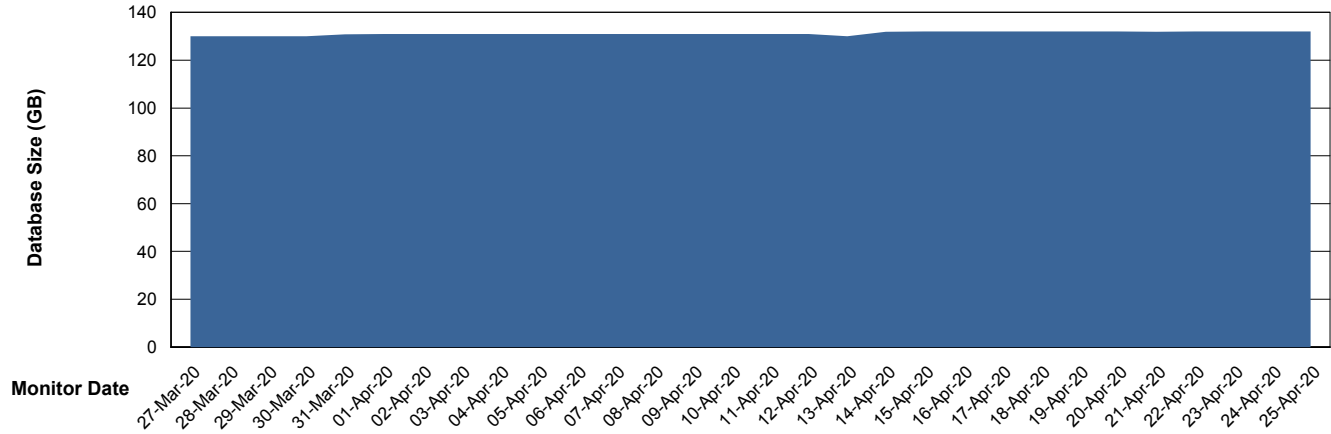

Weekly SLA Customer Report

Customer PHS_Production
Database ID 47

Database Performance PHSDB_Standby

Weekly SLA Customer Report

Customer PHS_Production
Database ID 47

DATABASE SIZE PHS_BI_DB (new 2019)

Database growth over last month