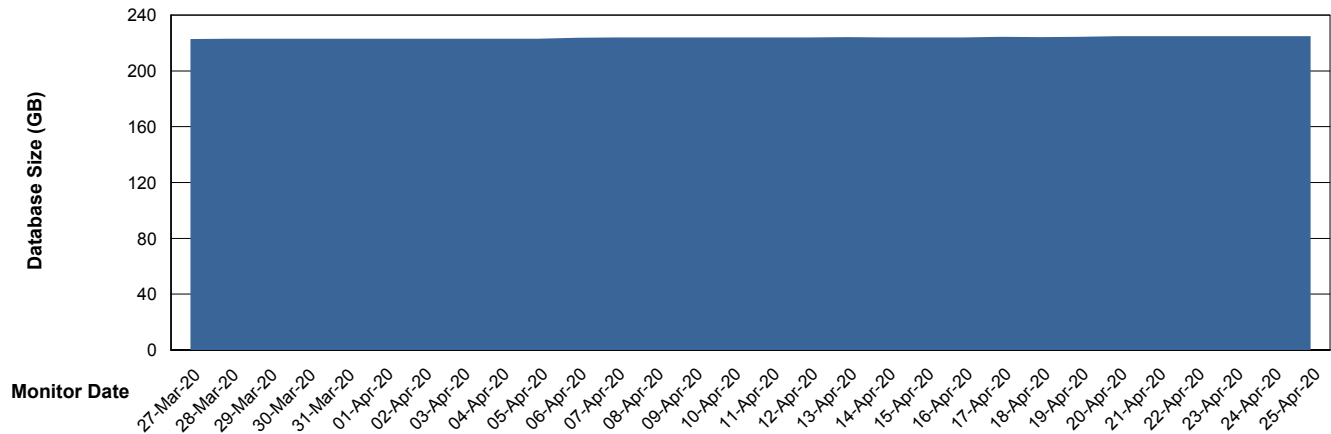

DATABASE SIZE PHSDB_Production

Database growth over last month