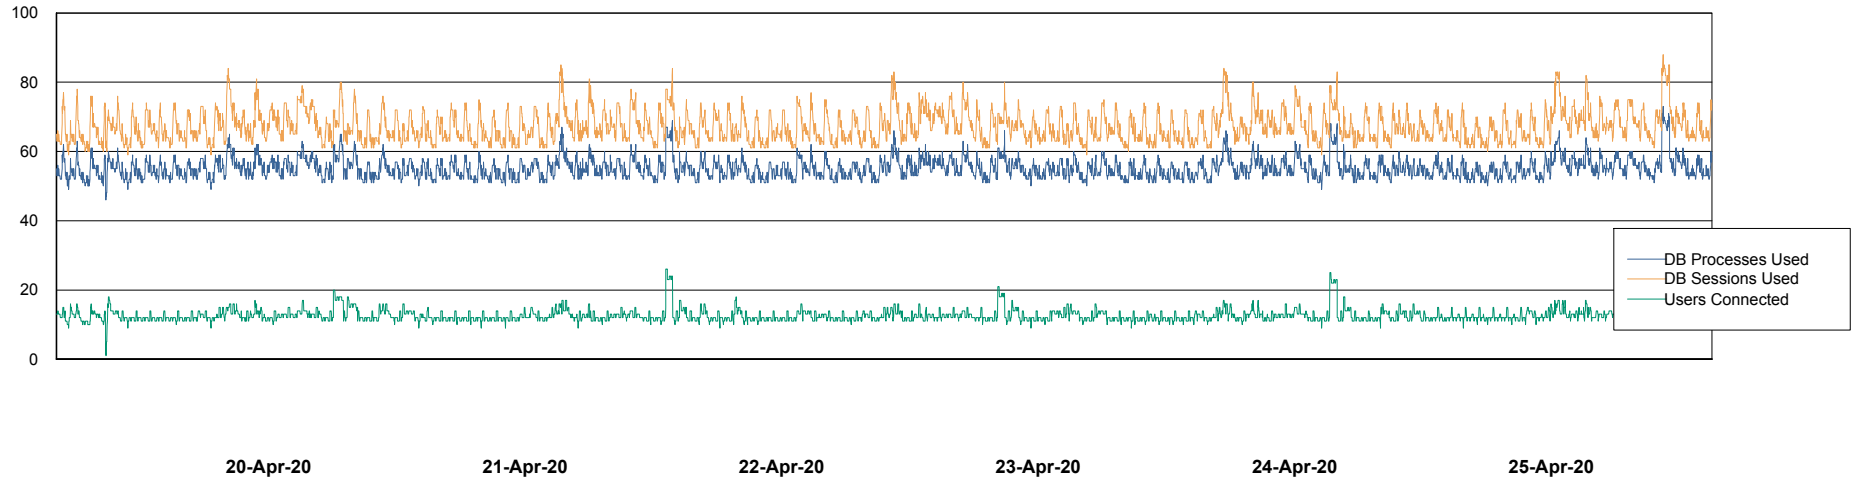

Database Performance PHS_BI_DB (new 2019)