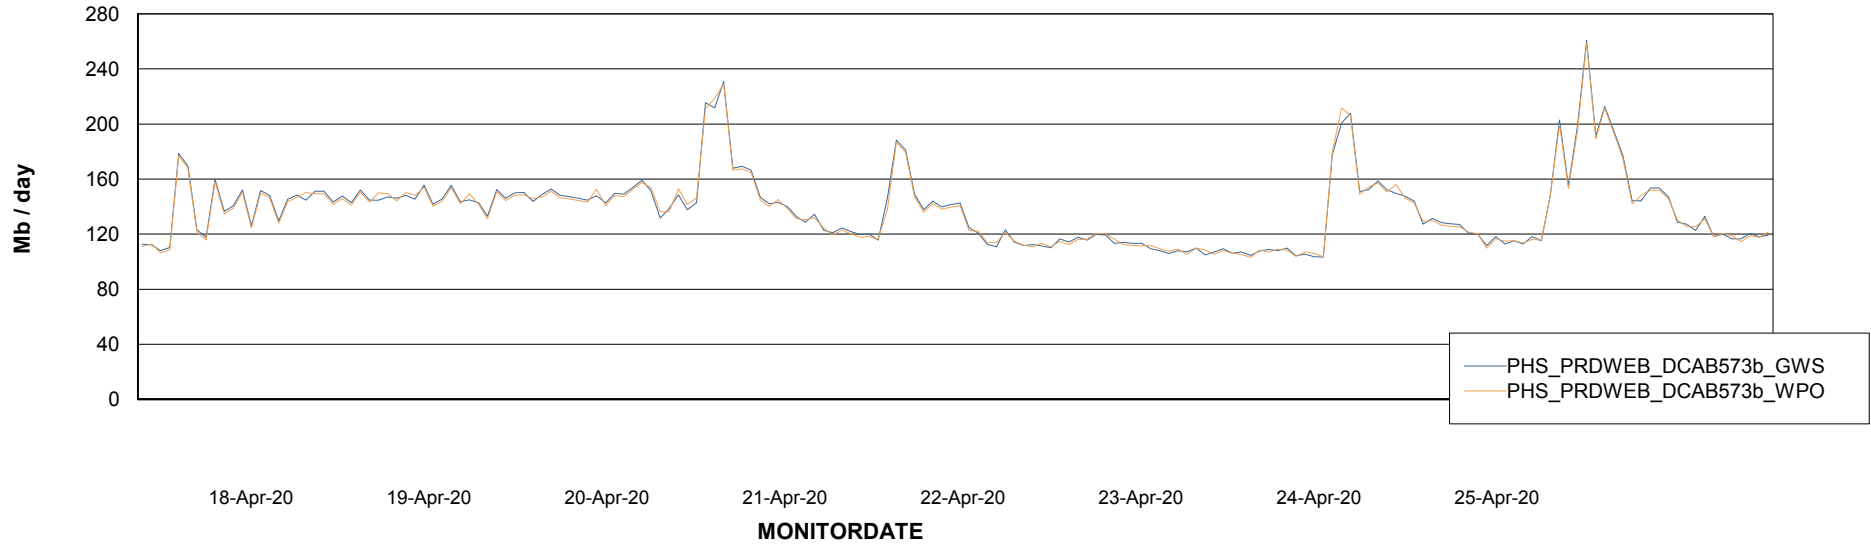

ABSSolute Web Component Services

Avg memory used per ABS Web component