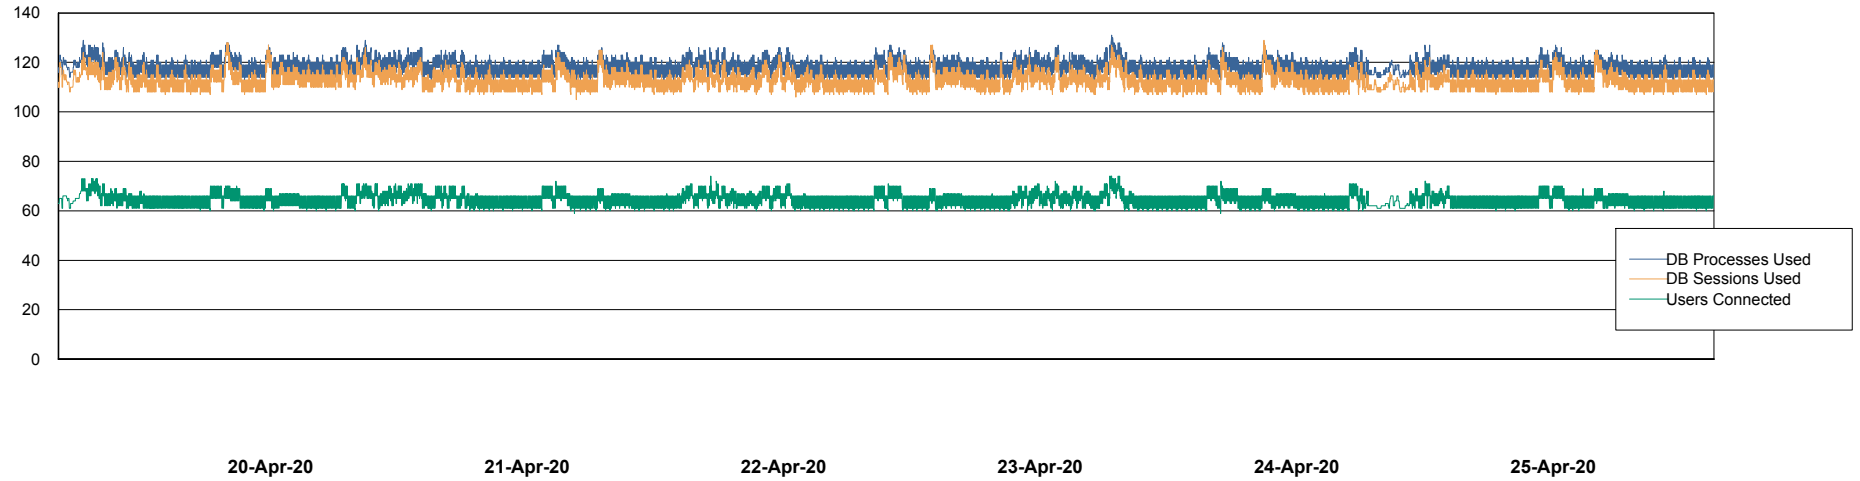

Weekly SLA Customer Report

Customer PHS_Production
Database ID 47

Database Performance PHS_BI_DB (new 2019)

Weekly SLA Customer Report

Customer PHS_Production
Database ID 47

Database Performance PHSDB_Production