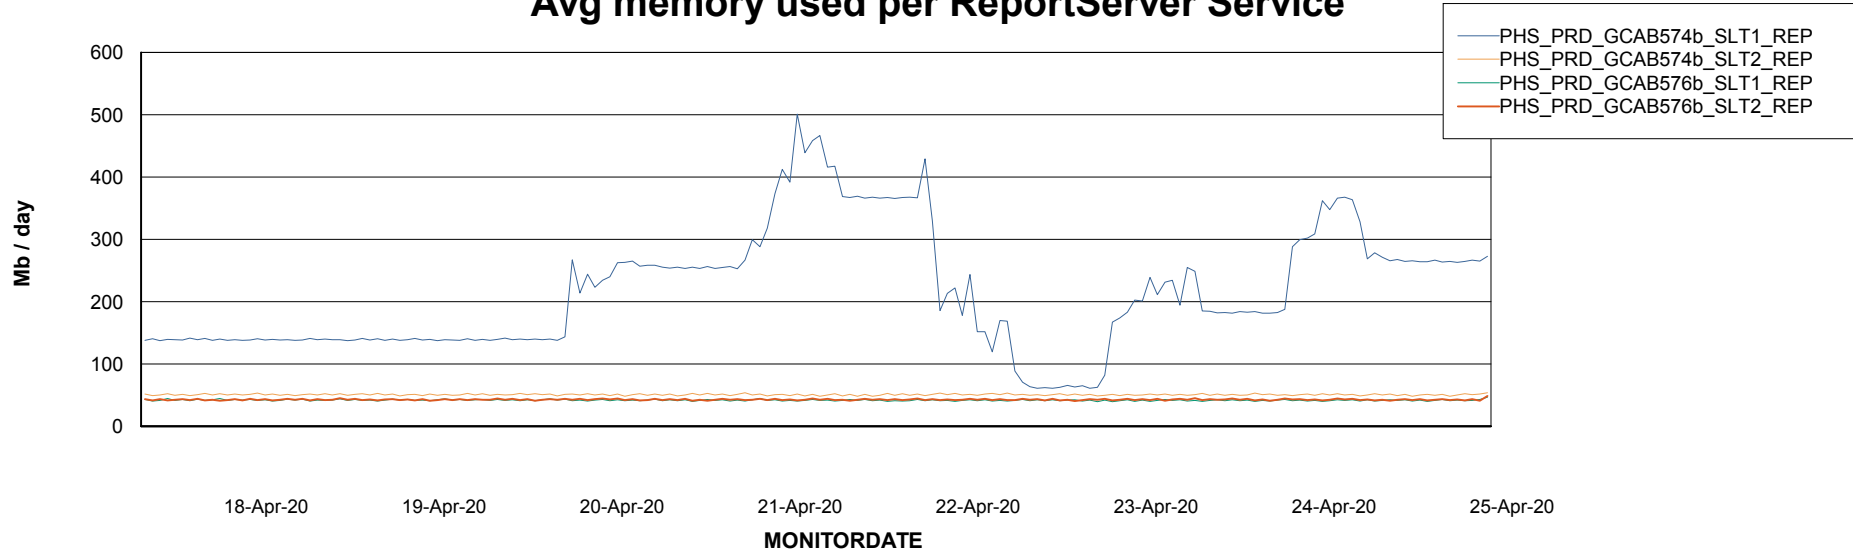

Avg memory used per ABS Server Service

Avg users per day per ABS server

Weekly SLA Customer Report

Customer PHS_Production
Database ID 47

ABSSolute Application ReportServer Services

Avg memory used per ReportServer Service