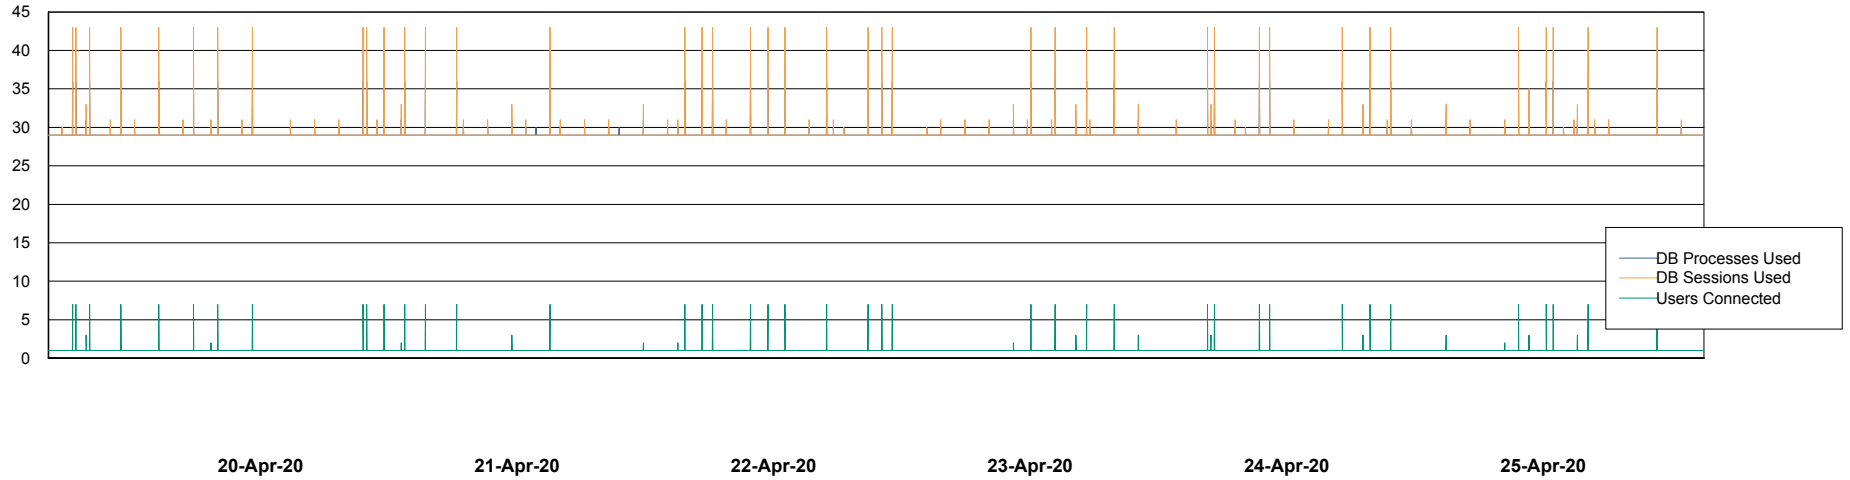

Database Performance PHSDB_Standby