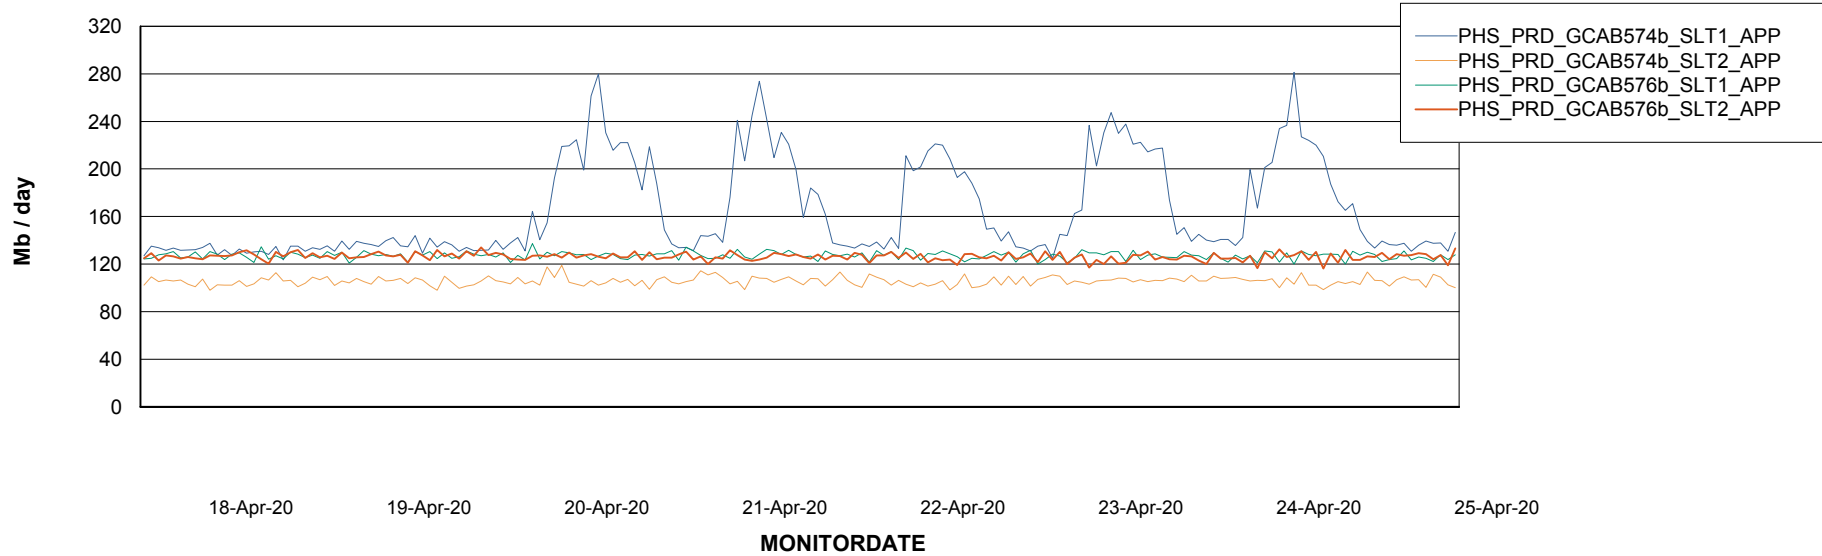

ABSSolute Application Server Services

Avg memory used per ABS Server Service