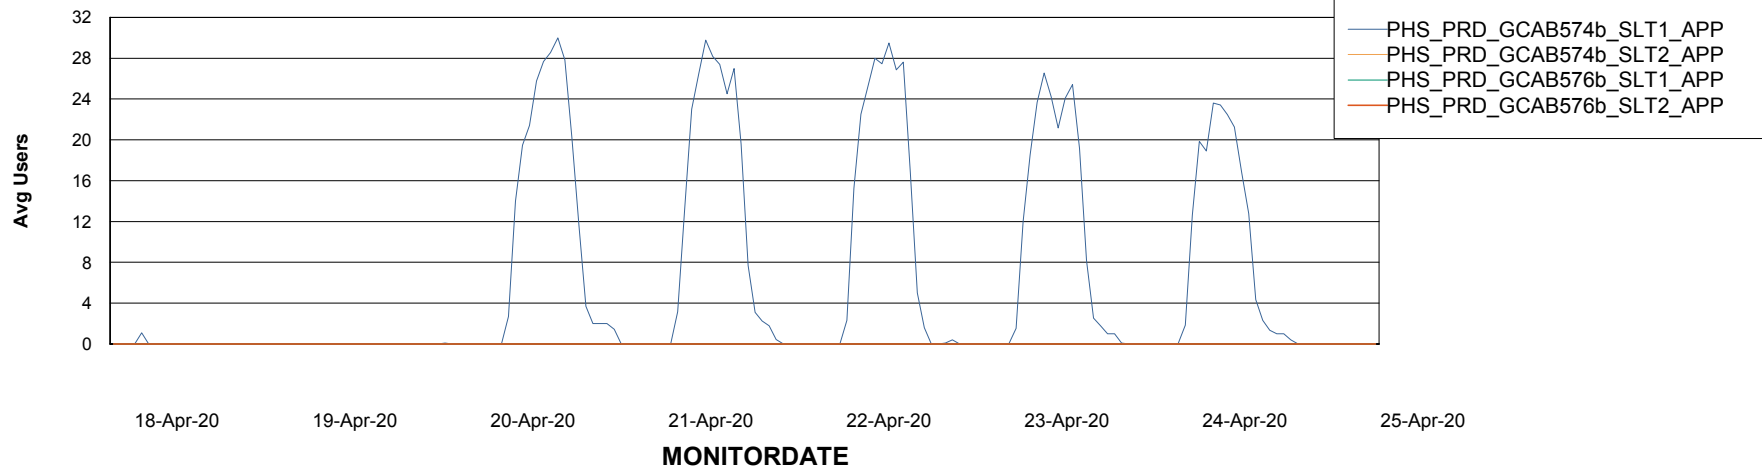

Avg users per day per ABS server