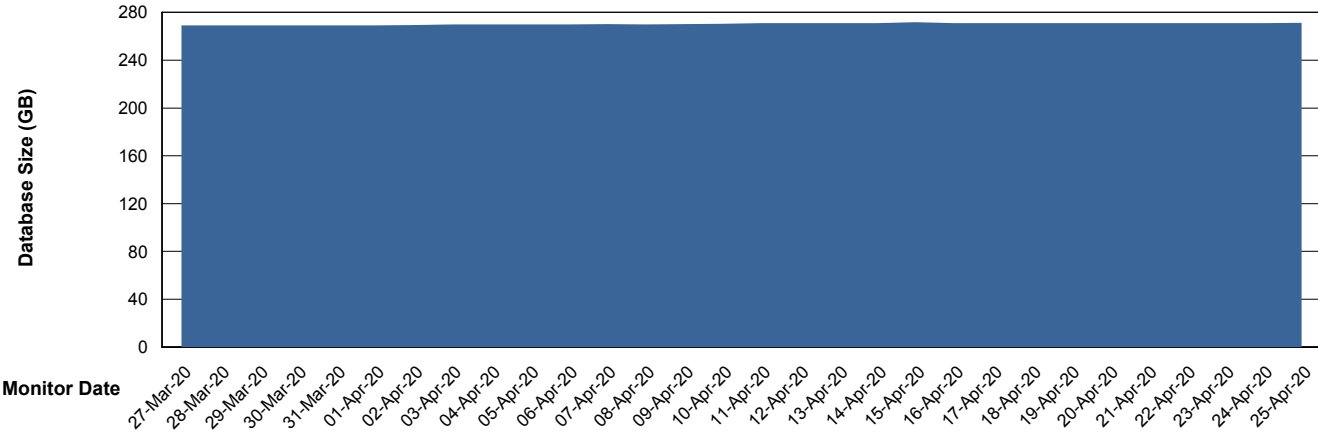

DATABASE SIZE PCODB_Production

Database growth over last month

Database Tablespace PCODB_Production

Date	Tablespace Name	Filesize (Gb)	Usedsize (Gb)	Percentage free
25-Apr-20	ABSDATA	150	97	35
	INDX	200	142	29
24-Apr-20	ABSDATA	150	97	35
	INDX	200	142	29
23-Apr-20	ABSDATA	150	97	35
	INDX	200	142	29
22-Apr-20	ABSDATA	150	97	35
	INDX	200	142	29
21-Apr-20	ABSDATA	150	97	35
	INDX	200	141	30
20-Apr-20	ABSDATA	150	97	35
	INDX	200	141	30
19-Apr-20	ABSDATA	150	97	35
	INDX	200	141	30