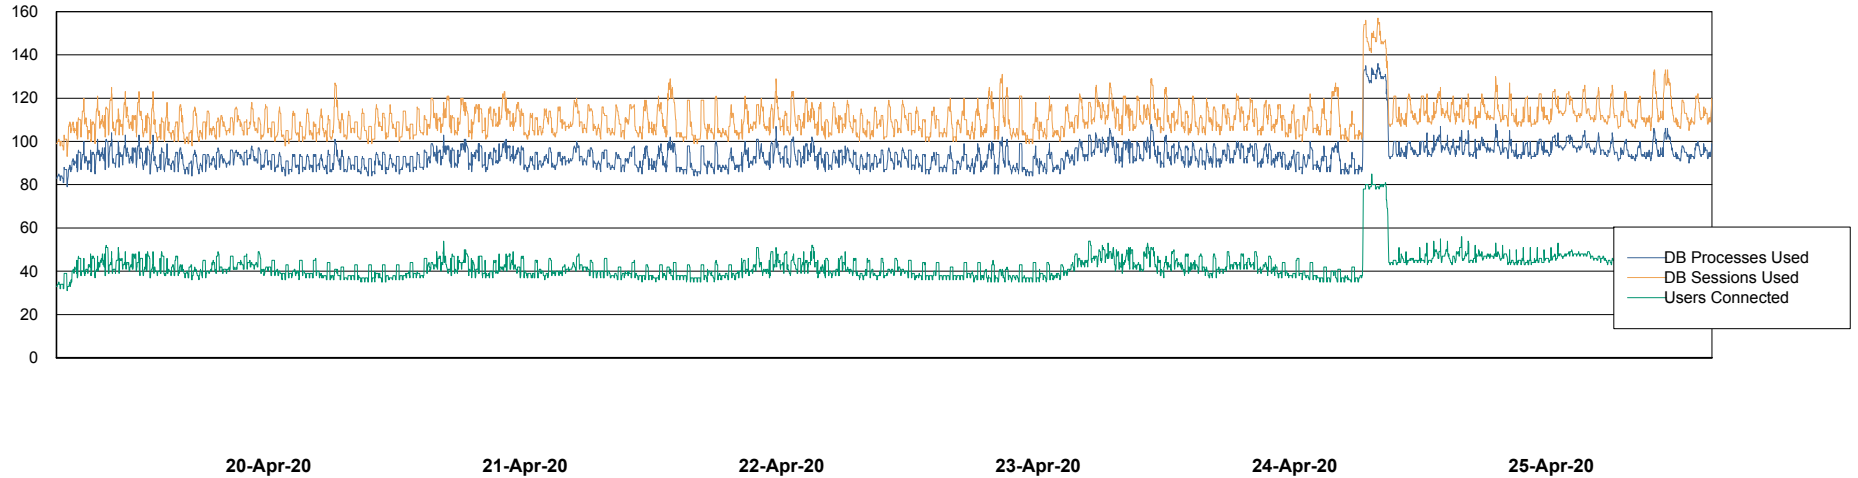

Database Performance PCODB_Production