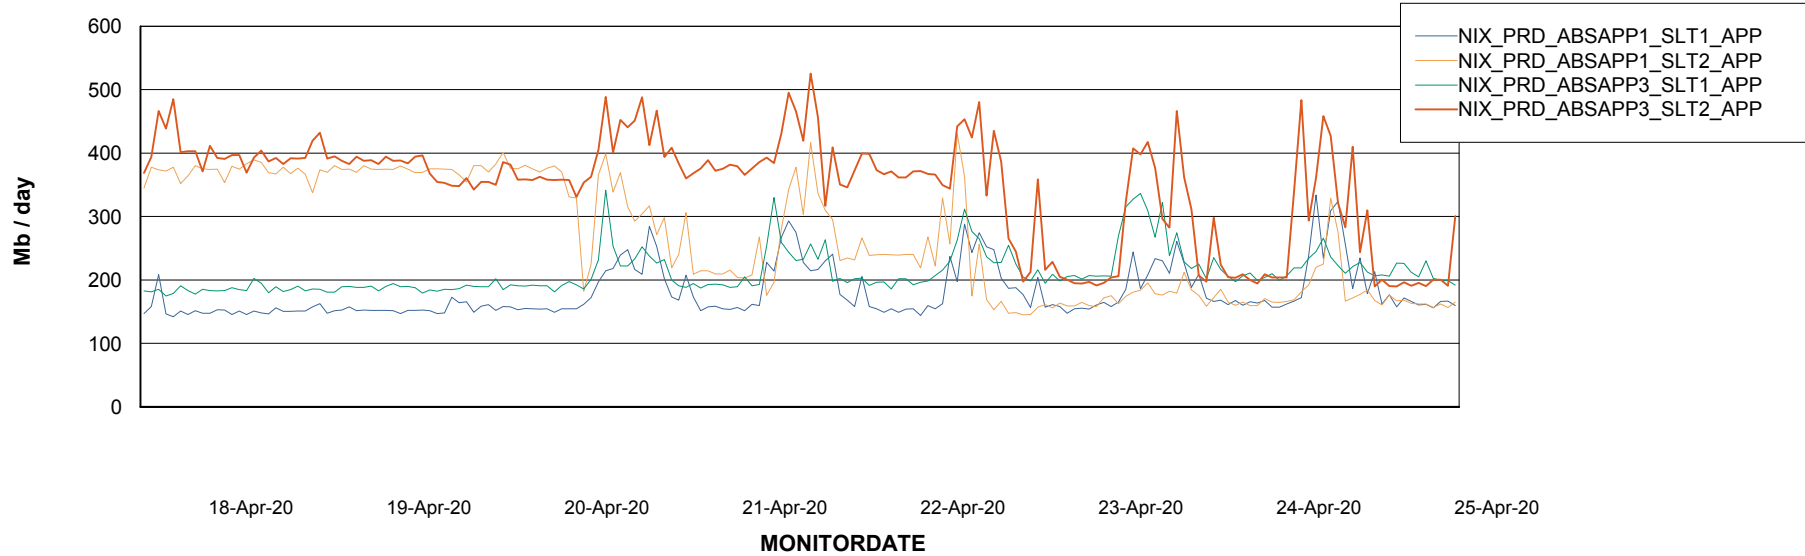

Standby Database Health NIX_Production

Recovery lag for last 7 days

Weekly SLA Customer Report

Customer NIX_Production
Database ID 51

ABSSolute Application Server Services

Avg memory used per ABS Server Service