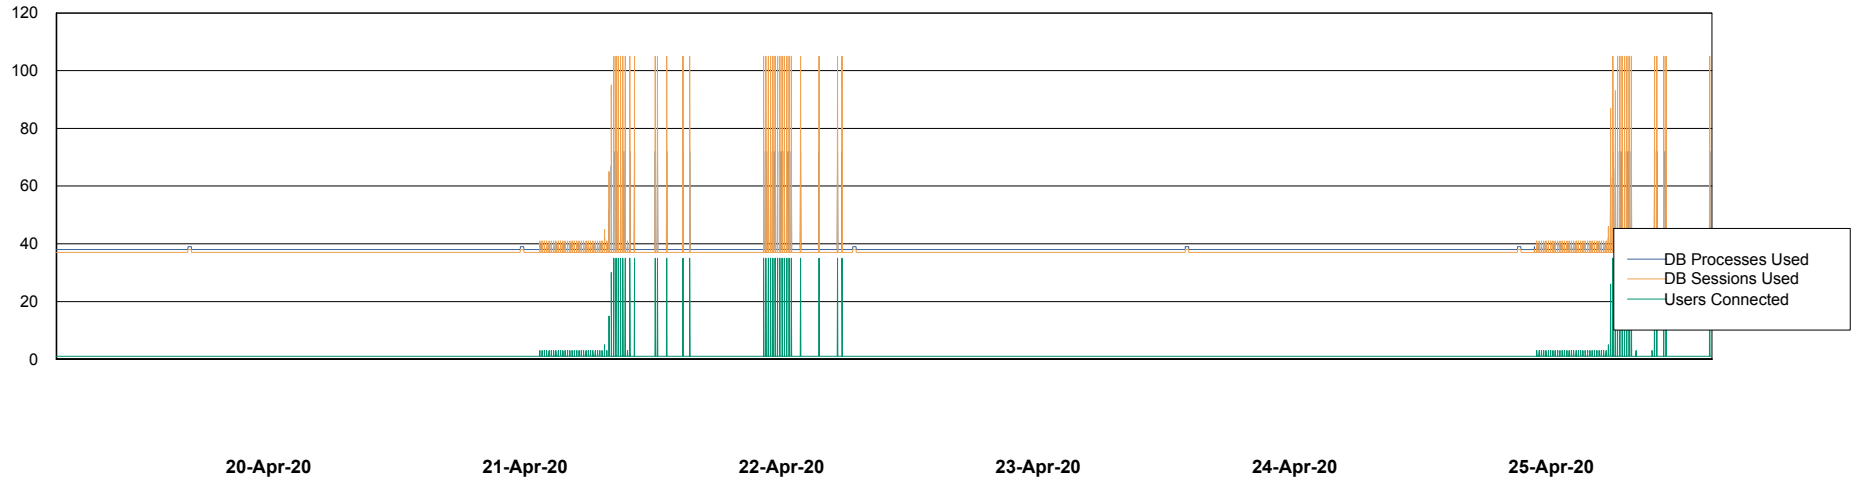

Database Performance NIXDB_Standby