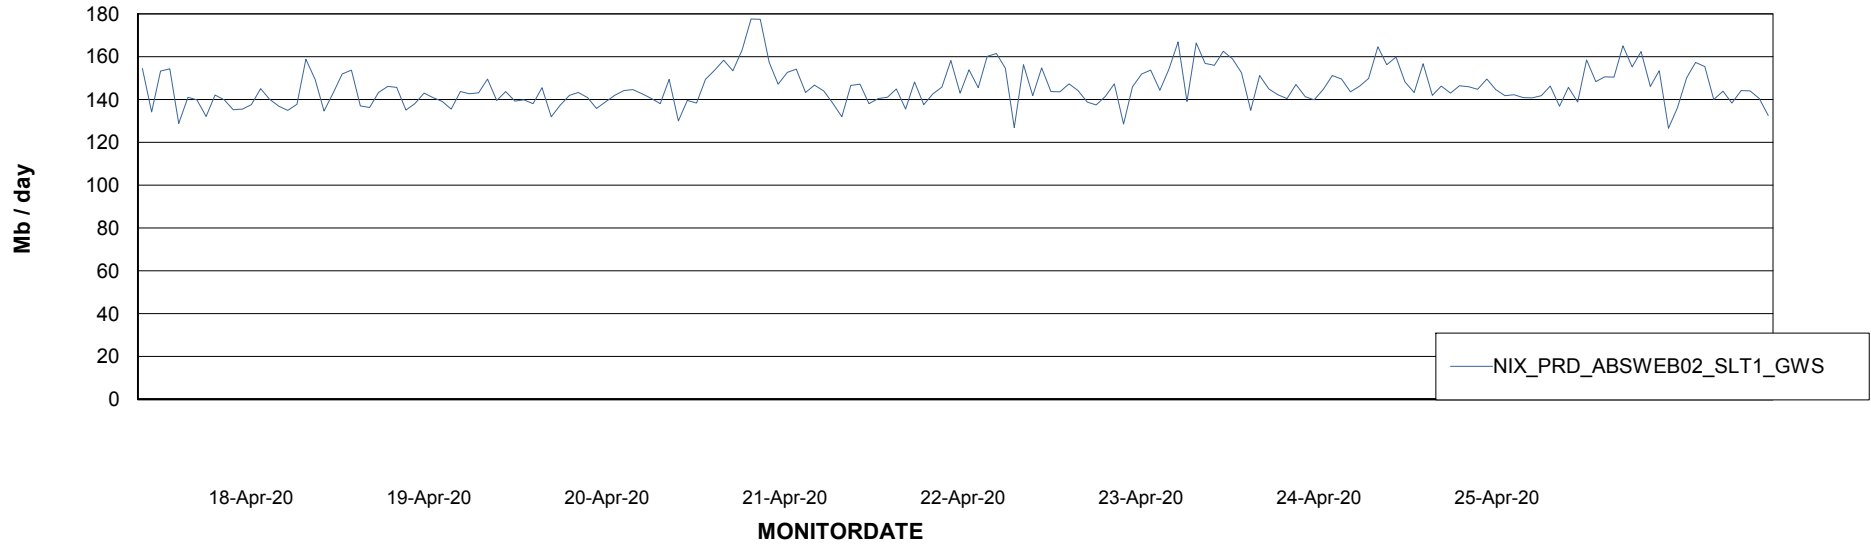

ABSSolute Web Component Services

Avg memory used per ABS Web component