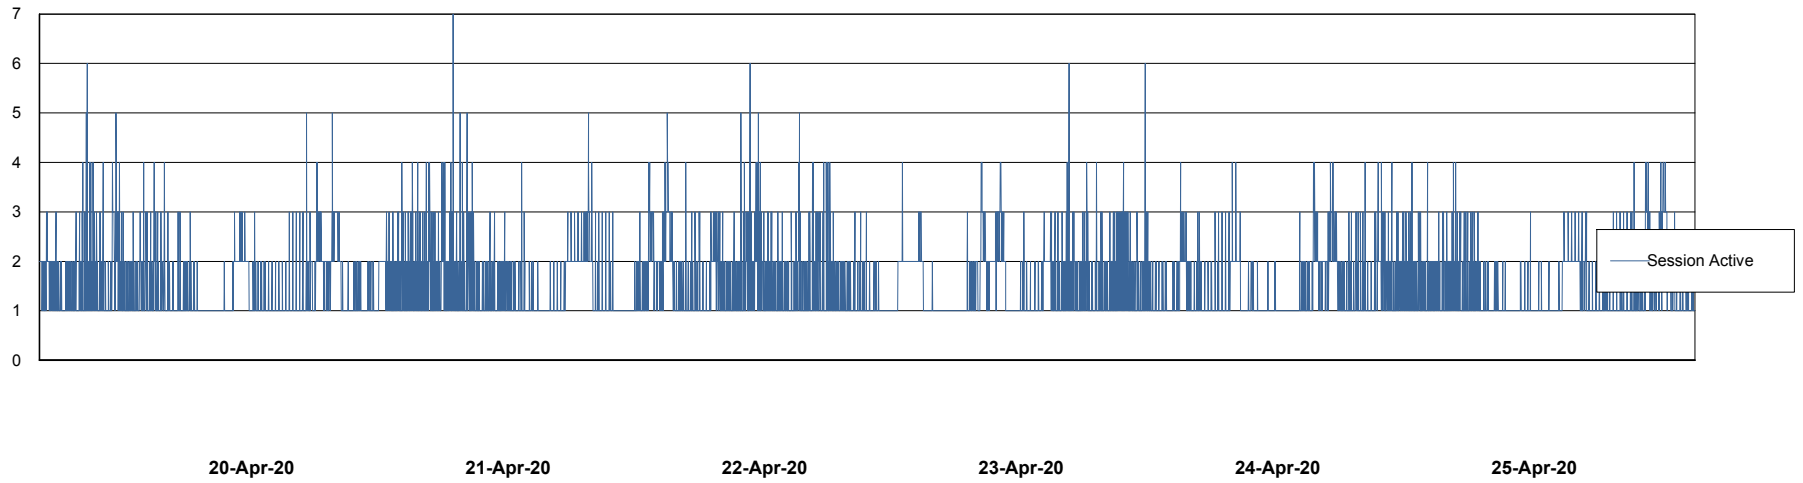

Weekly SLA Customer Report

Customer NIX_Production
Database ID 51

Database Performance NIXDB_BI

Weekly SLA Customer Report

Customer NIX_Production
Database ID 51

Database Performance NIXDB_Production

Weekly SLA Customer Report