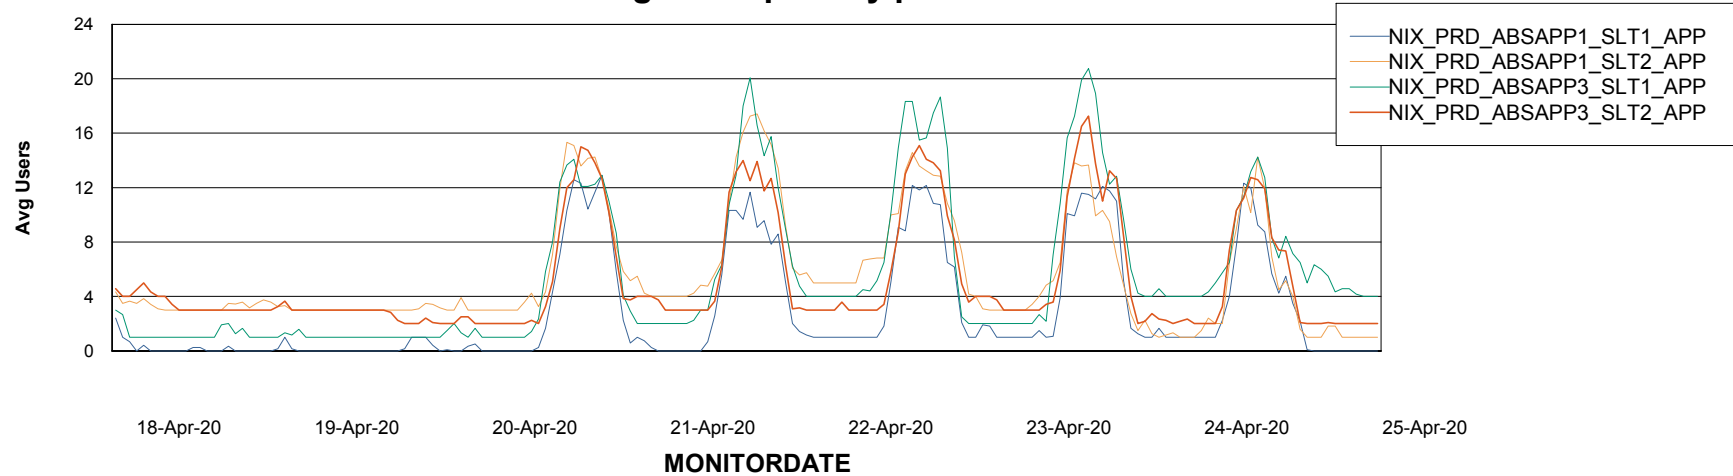

Avg users per day per ABS server