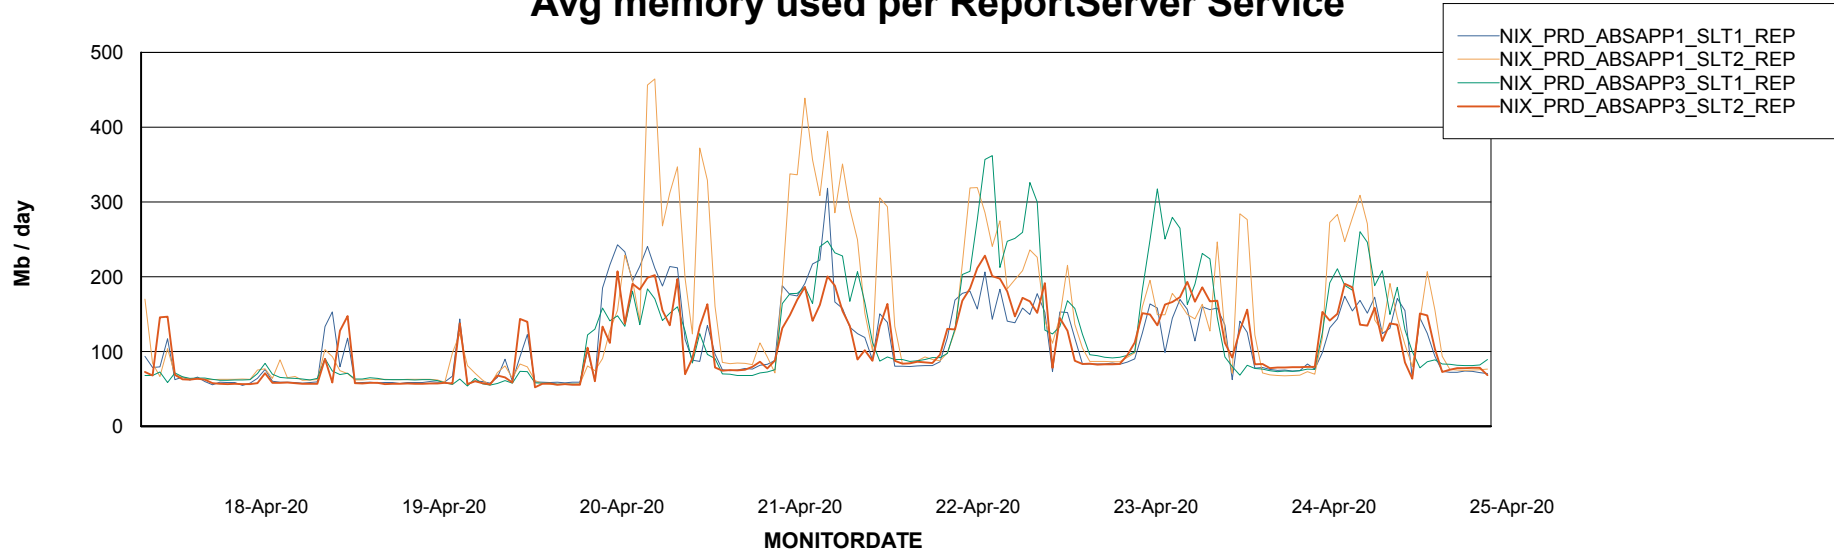

Avg users per day per ABS server

Weekly SLA Customer Report

Customer NIX_Production
Database ID 51

ABSSolute Application ReportServer Services

Avg memory used per ReportServer Service

Weekly SLA Customer Report