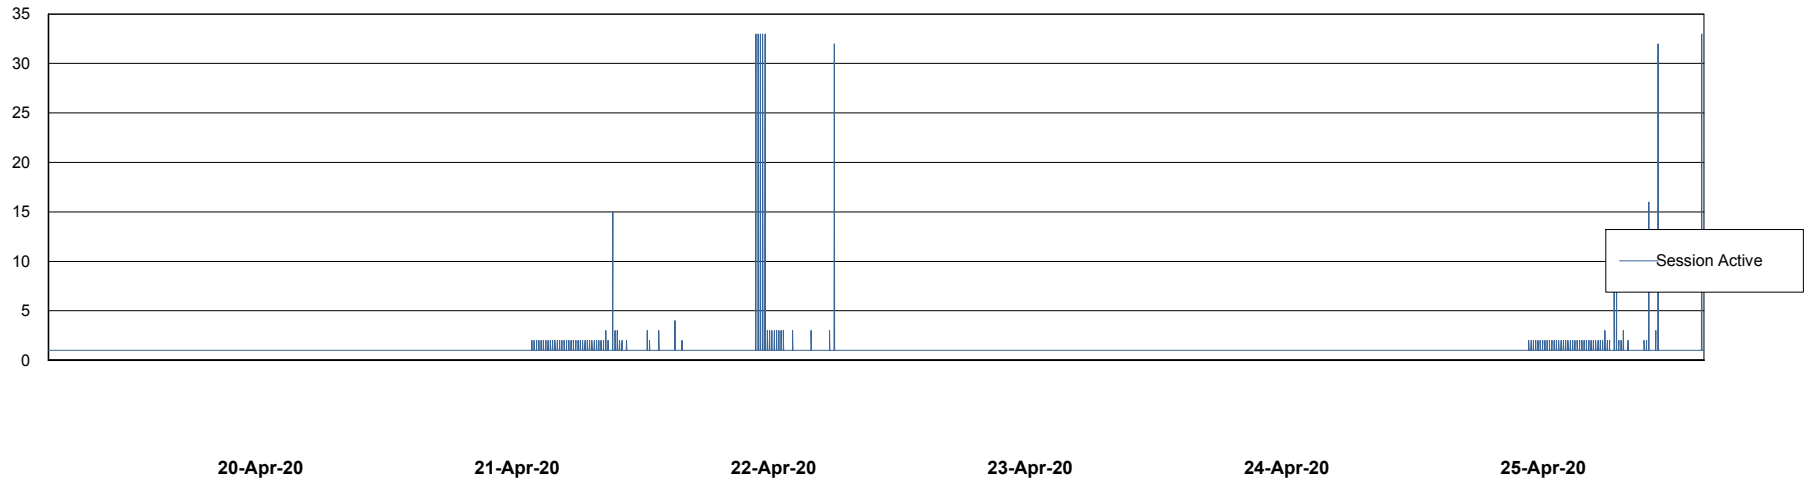

Database Performance NIXDB_Standby