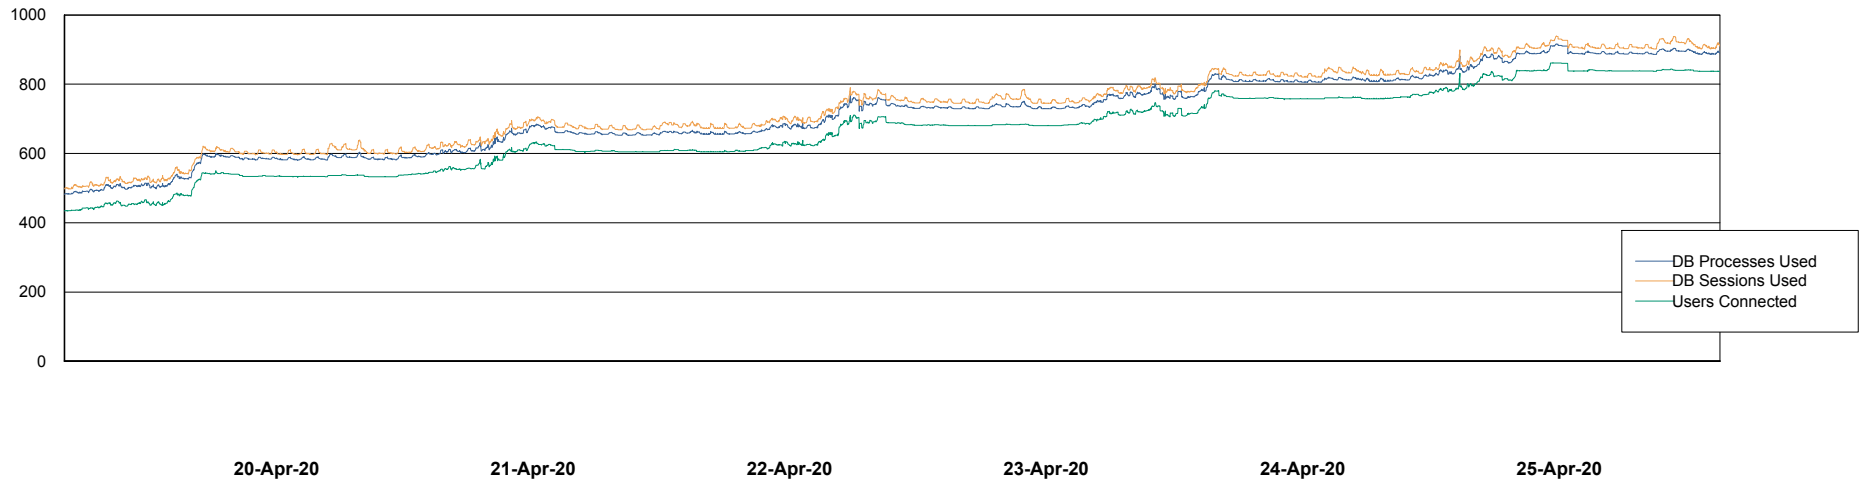

Weekly SLA Customer Report

Customer NIX_Production
Database ID 51

Database Performance NIXDB_BI

Weekly SLA Customer Report

Customer NIX_Production
Database ID 51

Database Performance NIXDB_Production

Weekly SLA Customer Report