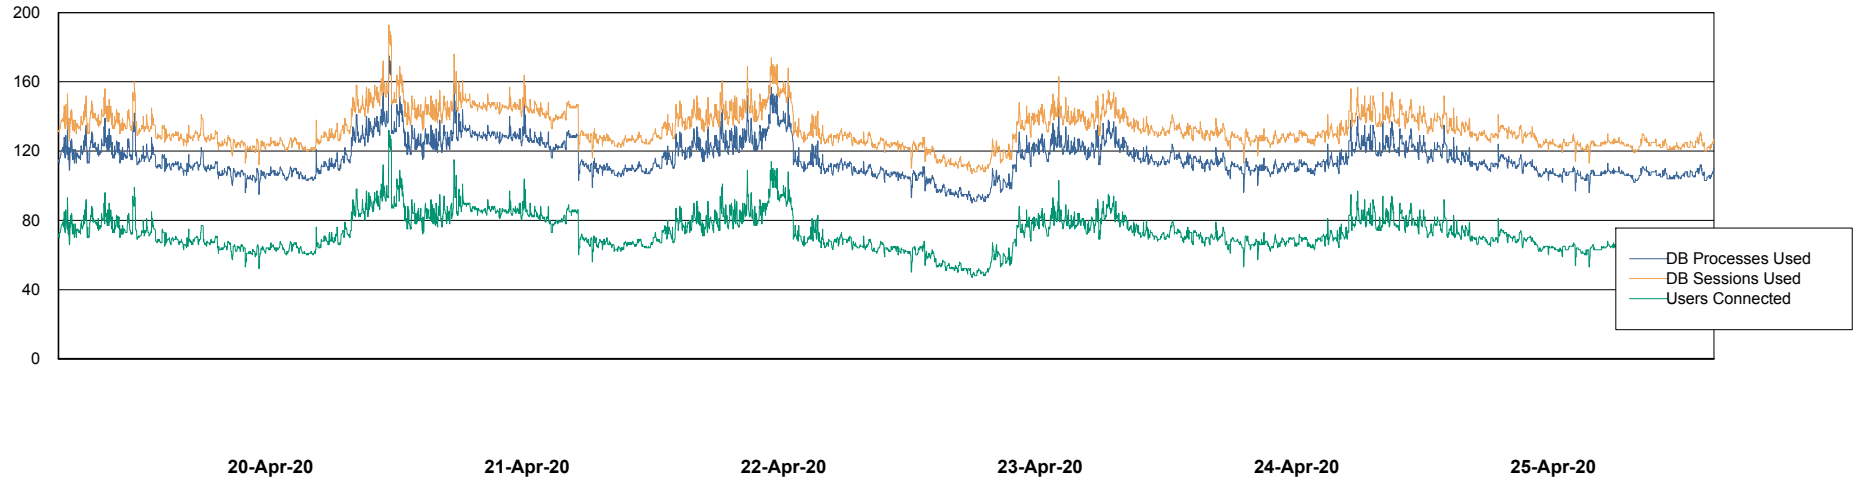

Database Performance LSS_ABSME_DB_LIODA4