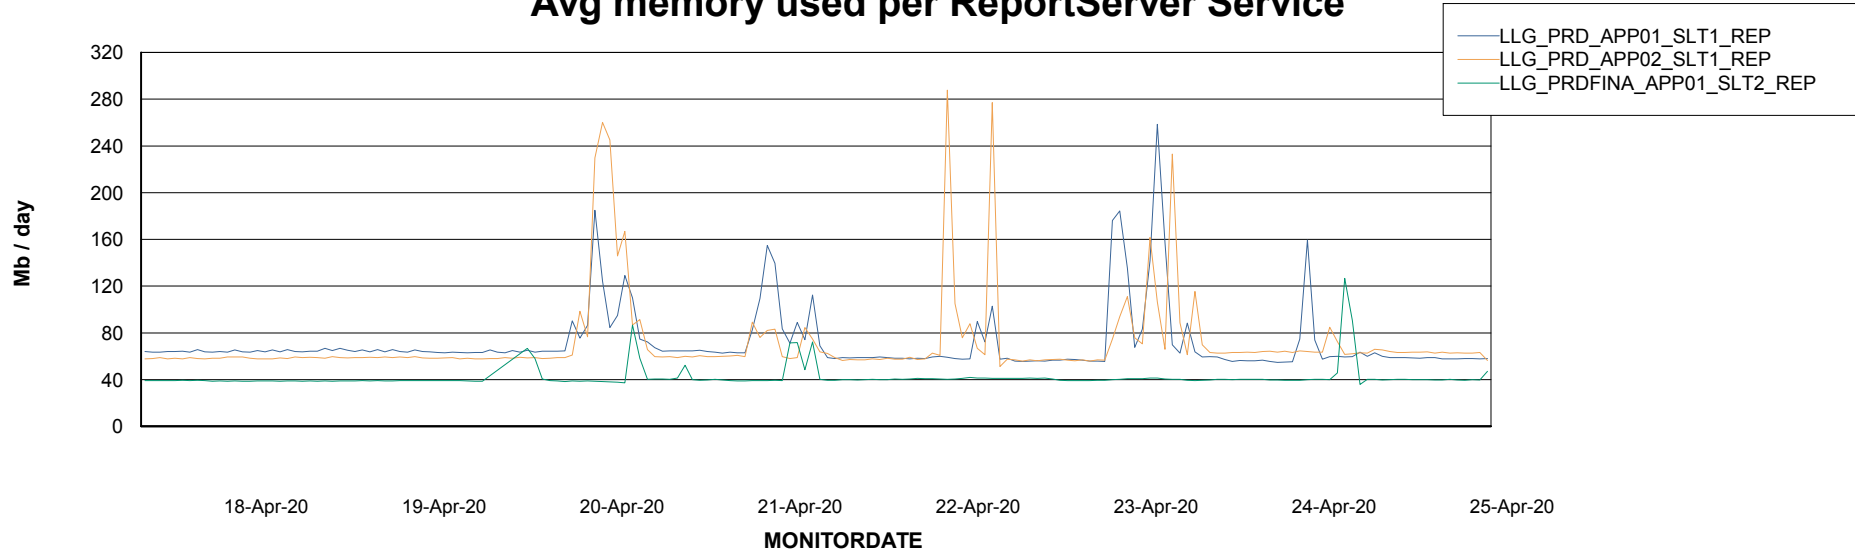

ABSSolute Application Server Services

Avg memory used per ReportServer Service