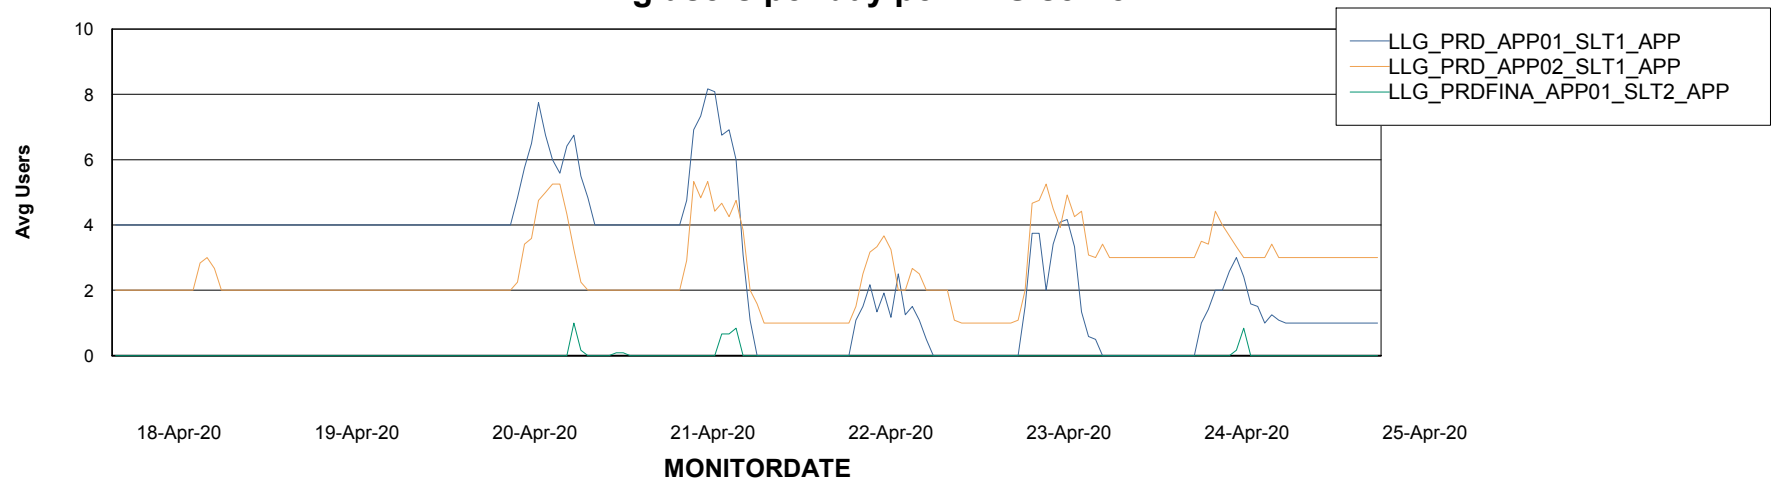

Avg users per day per ABS server