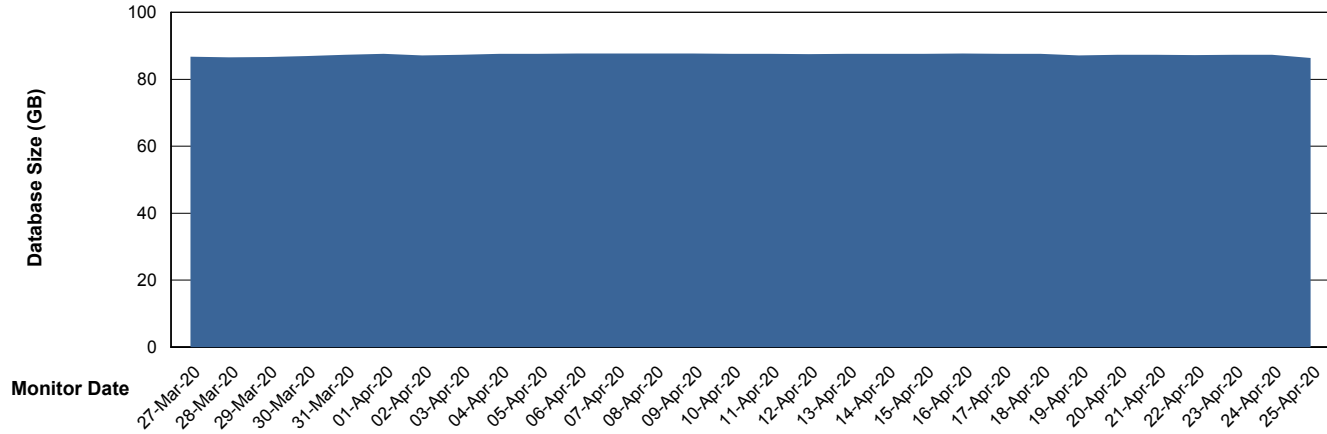

DATABASE SIZE LLGDB_BI02

Database growth over last month