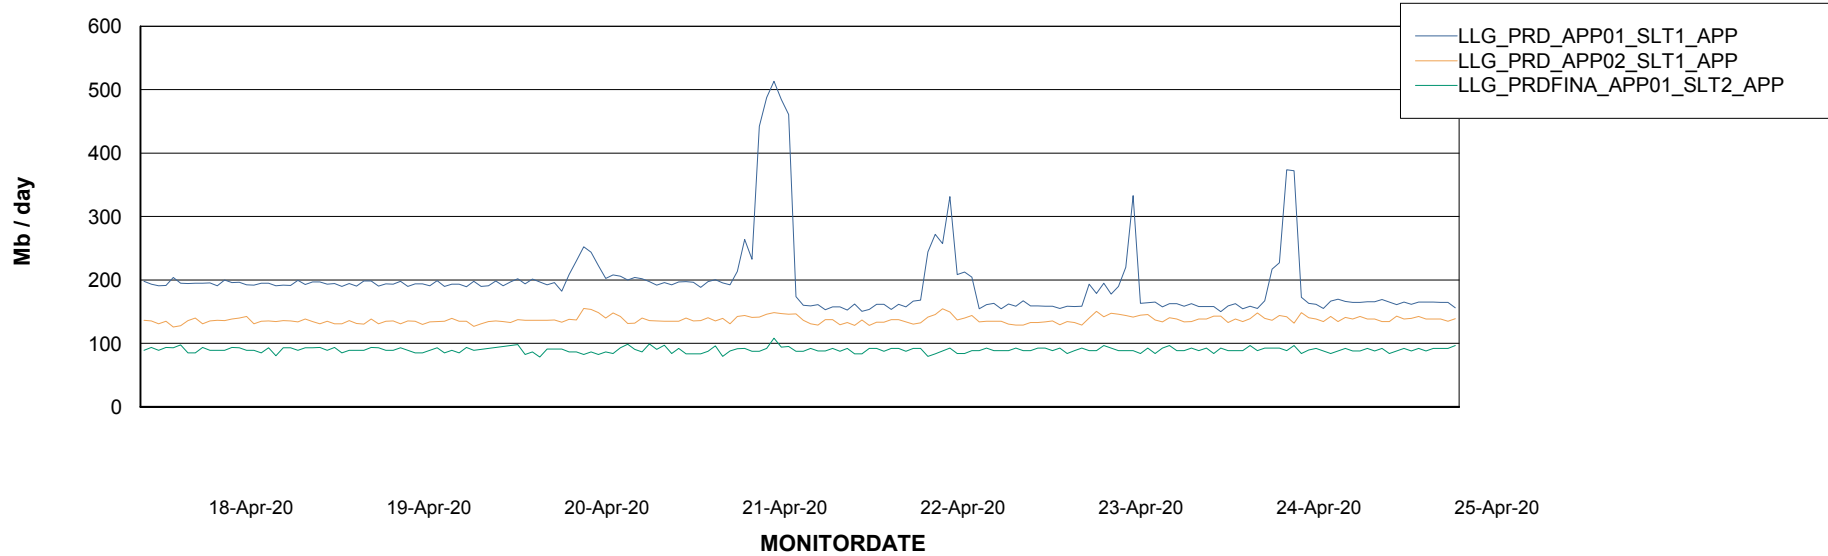

ABSSolute Application Server Services

Avg memory used per ABS Server Service