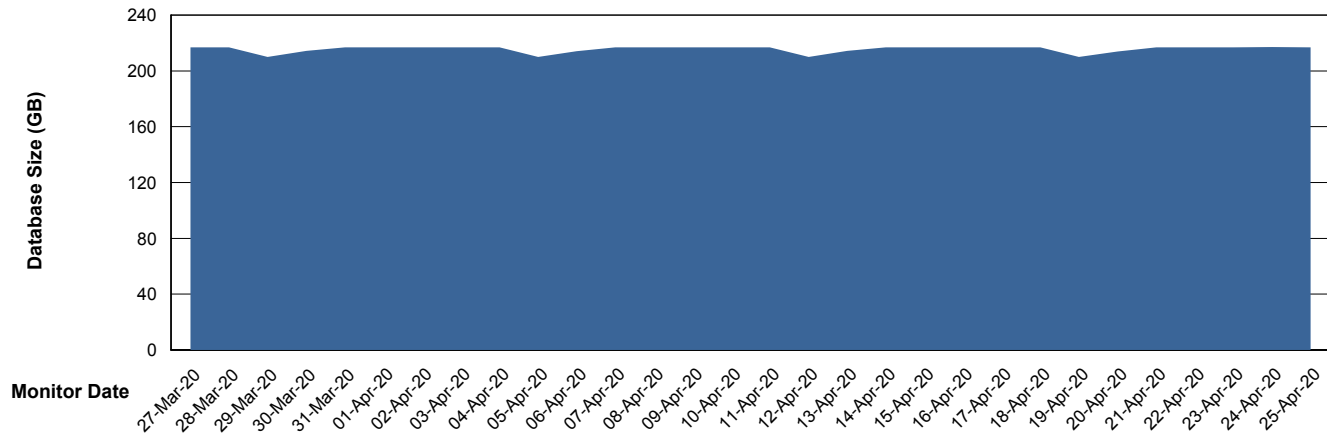

# Weekly SLA Customer Report

Customer LLG\_Production  
Database ID 53

DATABASE SIZE LLGDB\_BI02

### Database growth over last month

DATABASE SIZE LLGDB\_Production

### Database growth over last month