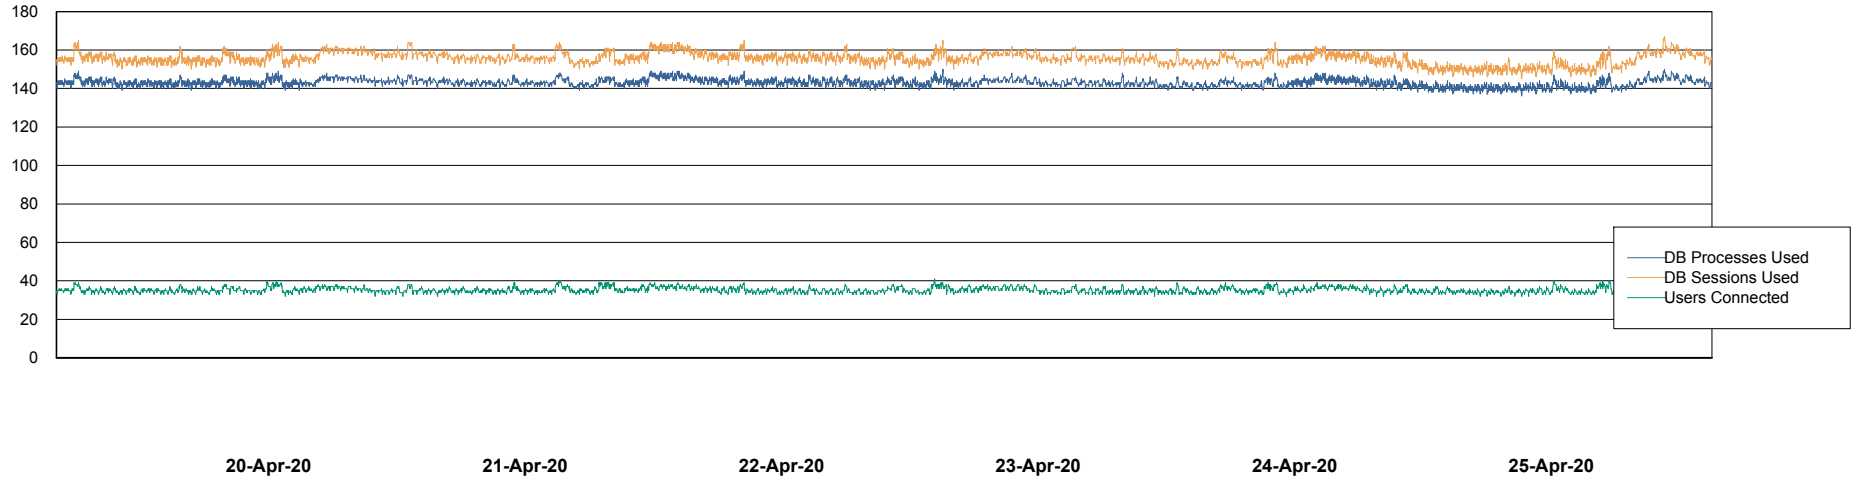

Database Performance LLGDB_BI02