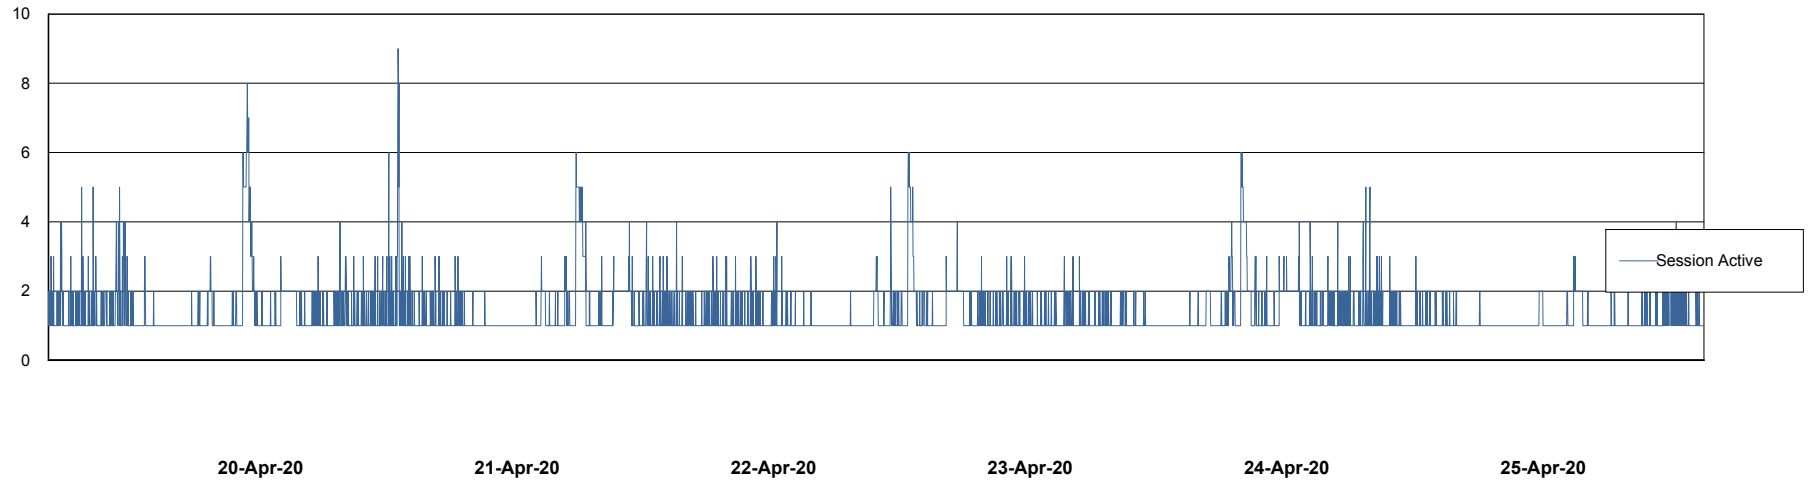

Weekly SLA Customer Report

Customer ELJ Production
Database ID 72

Database Performance ELJDB_PRD_BI

Weekly SLA Customer Report

Customer ELJ Production
Database ID 72

Database Performance ELJDB_Production

Weekly SLA Customer Report