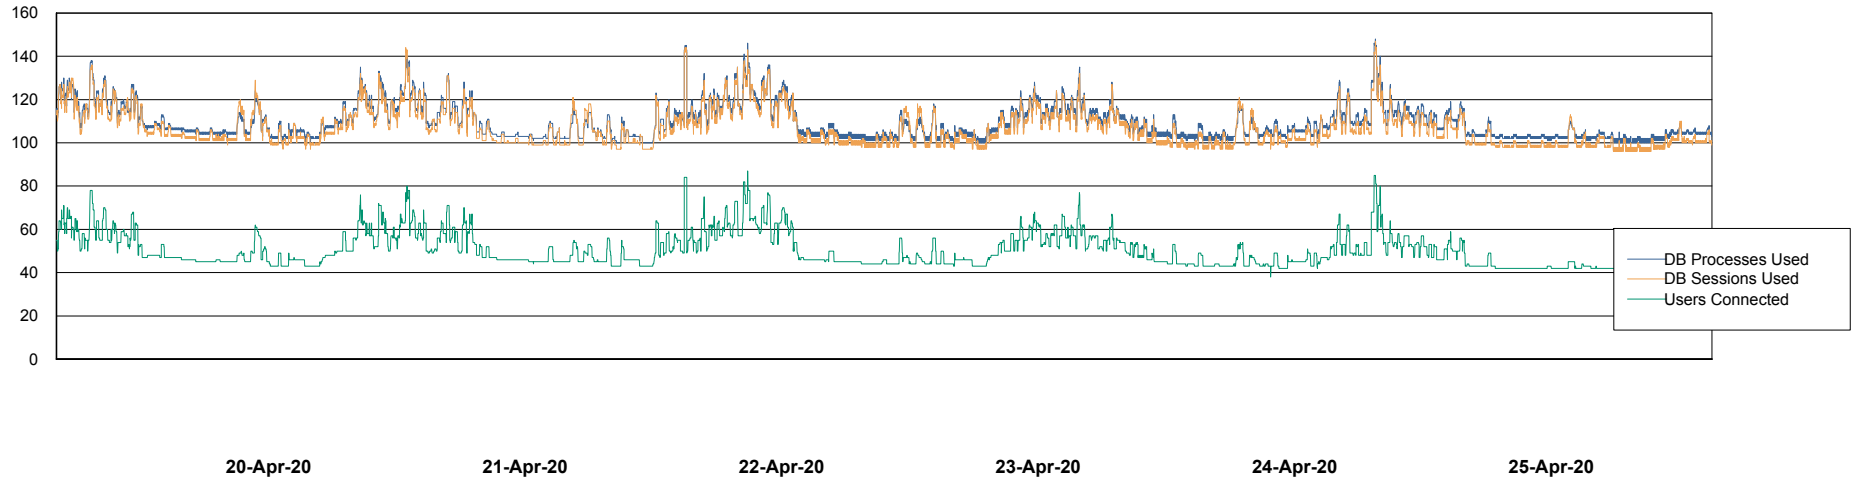

Weekly SLA Customer Report

Customer ELJ Production
Database ID 72

Database Performance ELJDB_PRD_BI

Weekly SLA Customer Report

Customer ELJ Production
Database ID 72

Database Performance ELJDB_Production

Weekly SLA Customer Report