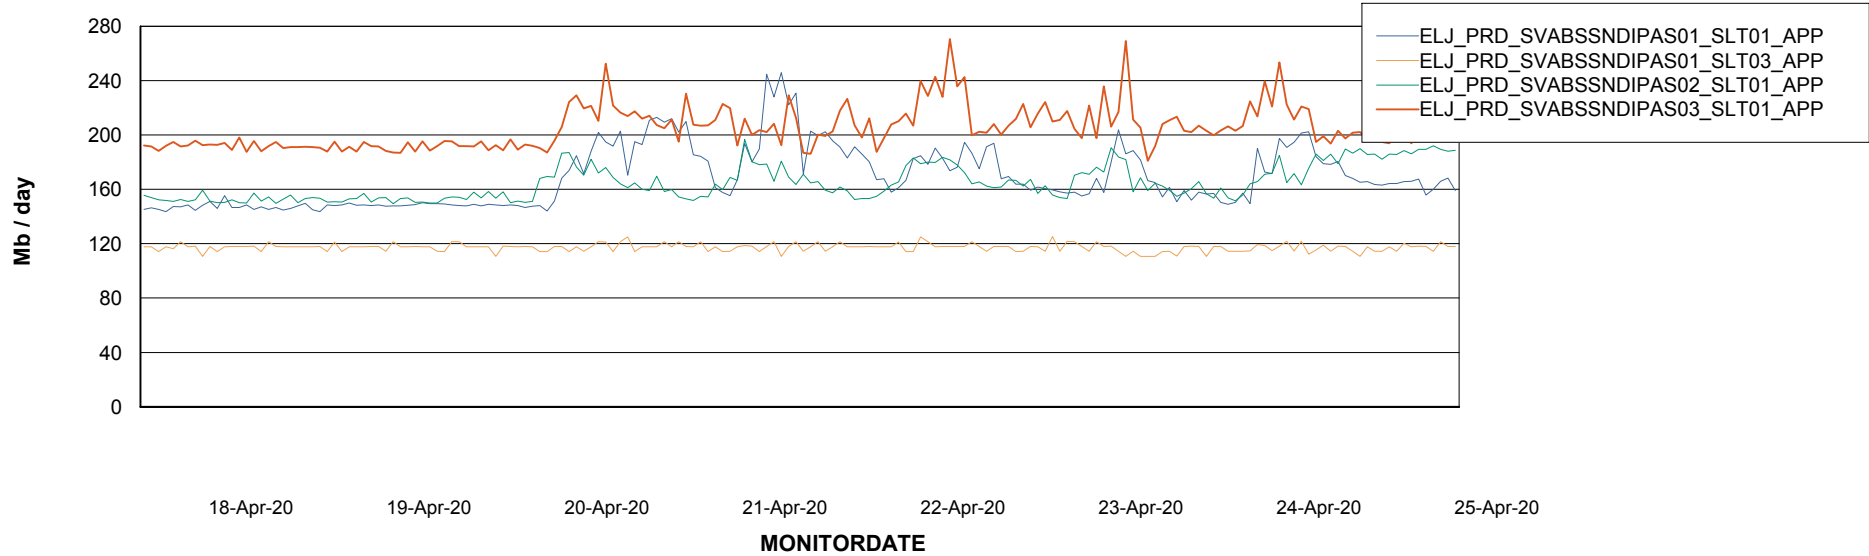

ABSSolute Application Server Services

Avg memory used per ABS Server Service