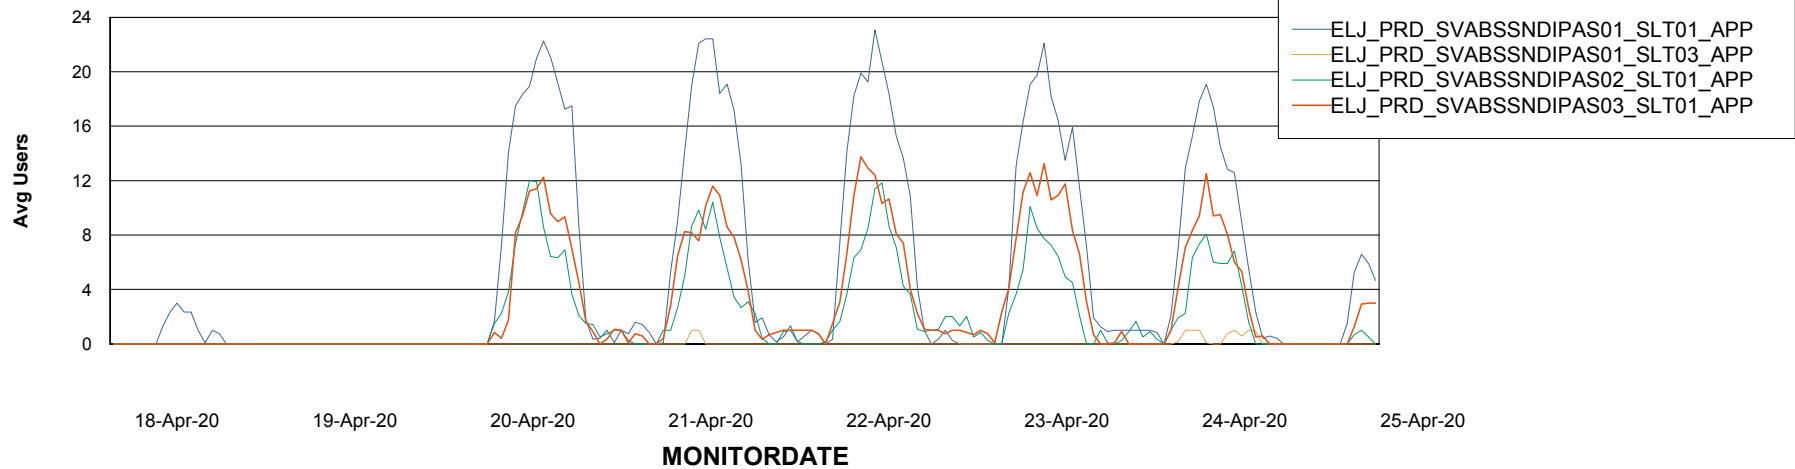

Weekly SLA Customer Report

Customer ELJ Production
Database ID 72

ABSSolute Application Server Services

Avg memory used per ABS Server Service

Avg users per day per ABS server

Weekly SLA Customer Report

Customer ELJ Production
Database ID 72