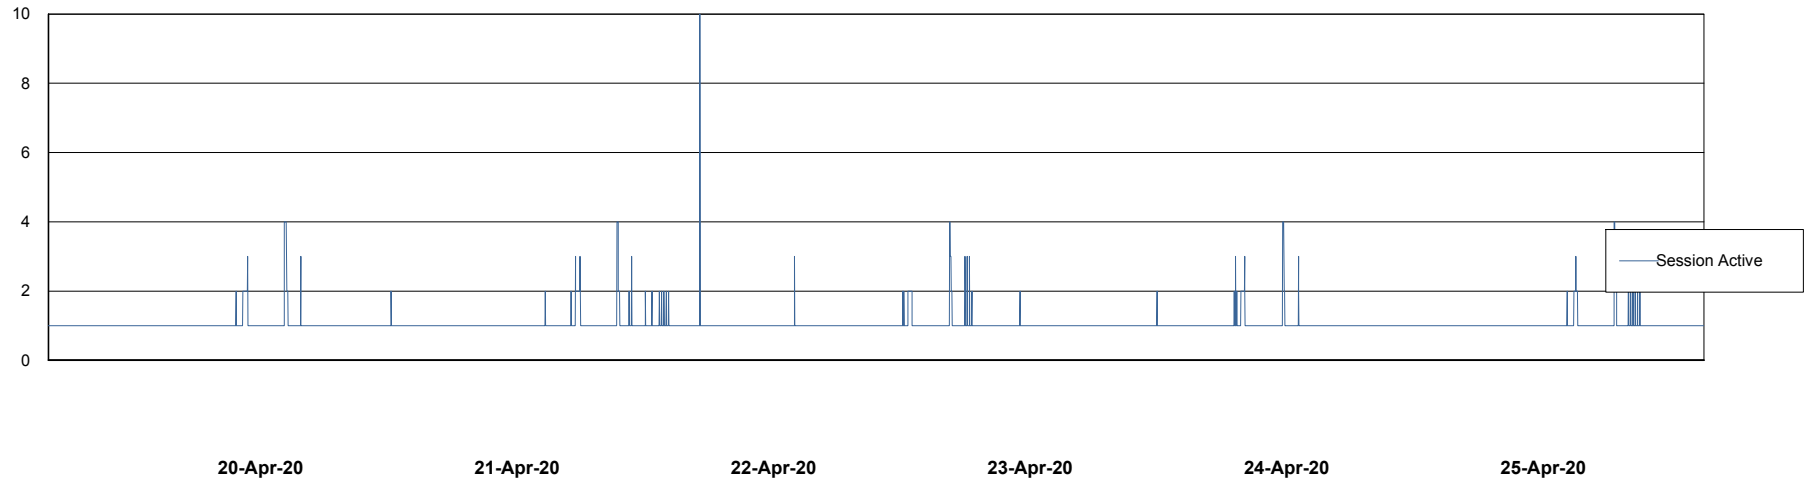

Database Performance ELJDB_PRD_BI