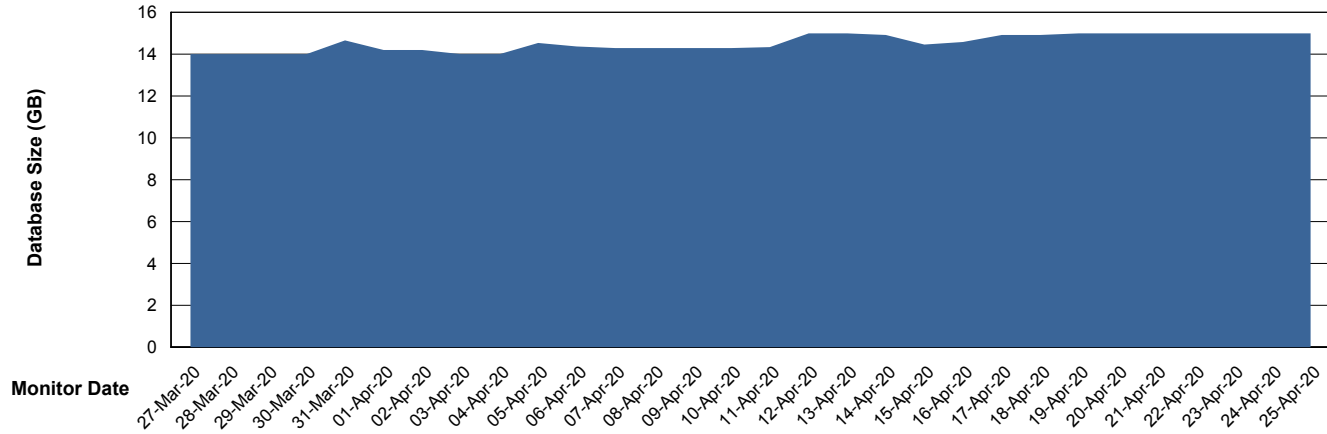

Customer ELJ Production
Database ID 72

Database Performance ELJDB_Standby

Weekly SLA Customer Report

Customer ELJ Production
Database ID 72

DATABASE SIZE ELJDB_PRD_BI

Database growth over last month

DATABASE SIZE ELJDB_Production

Database growth over last month

Weekly SLA Customer Report

Customer ELJ Production
 Database ID 72

Database Tablespace ELJDB_PRD_BI

Date	Tablespace Name	Filesize (Gb)	Usedsize (Gb)	Percentage free
25-Apr-20	ABSDATA	7	6	14
	INDX	7	5	29
24-Apr-20	ABSDATA	7	6	14
	INDX	7	5	29
23-Apr-20	ABSDATA	7	6	14
	INDX	7	5	29
22-Apr-20	ABSDATA	7	6	14
	INDX	7	5	29
21-Apr-20	ABSDATA	7	6	14
	INDX	7	5	29
20-Apr-20	ABSDATA	7	6	14
	INDX	7	5	29
19-Apr-20	ABSDATA	7	6	14
	INDX	7	5	29