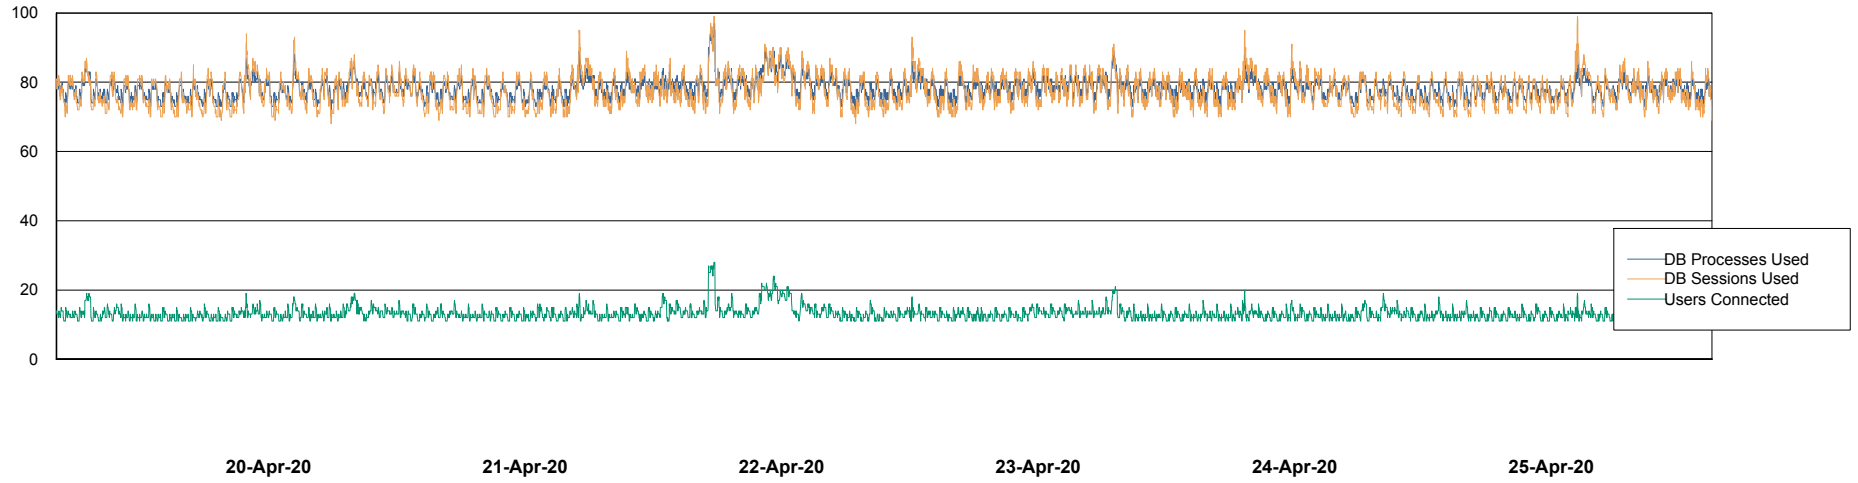

Database Performance ELJDB_PRD_BI