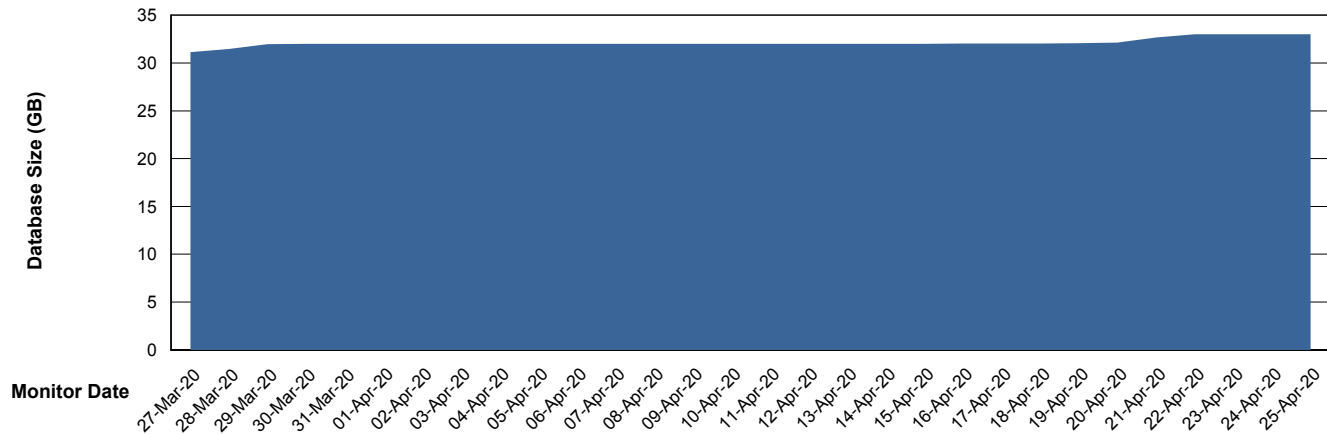

DATABASE SIZE ELJDB_Production

Database growth over last month