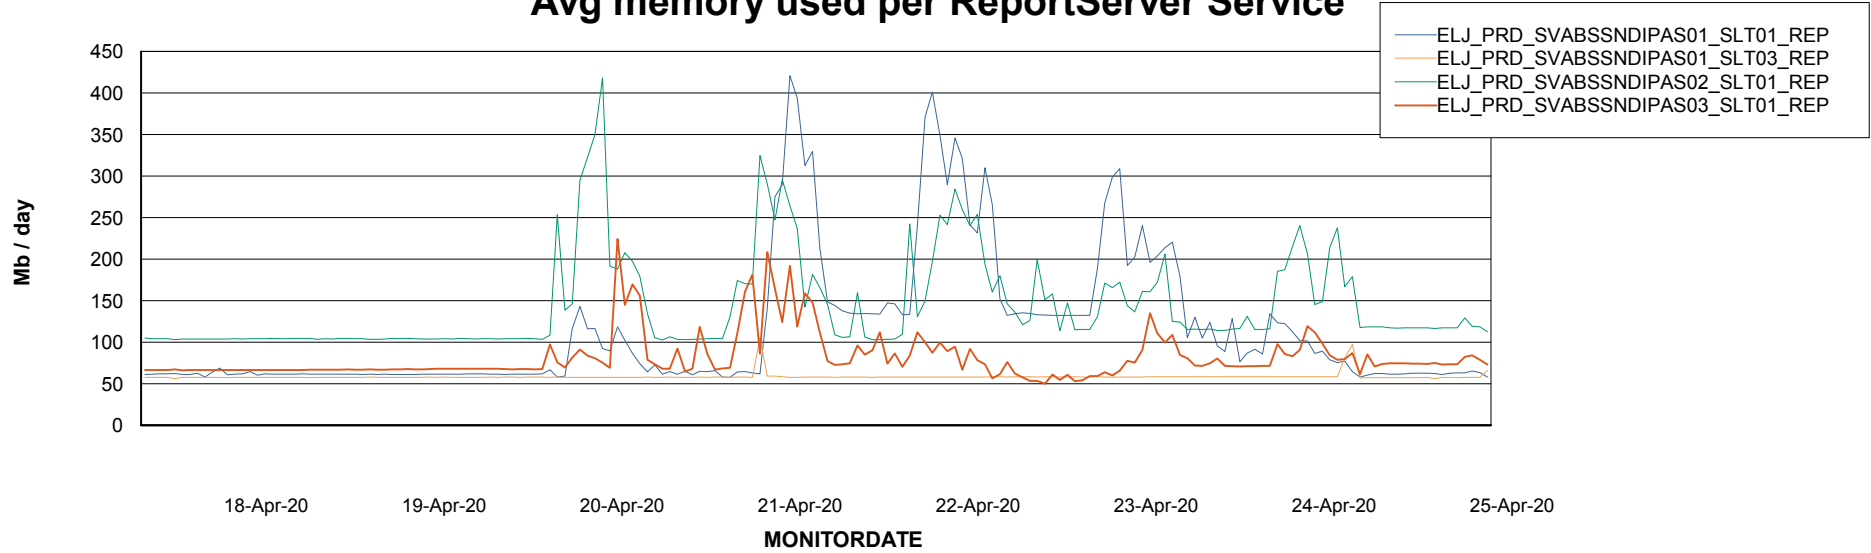

ABSSolute Application ReportServer Services

Avg memory used per ReportServer Service