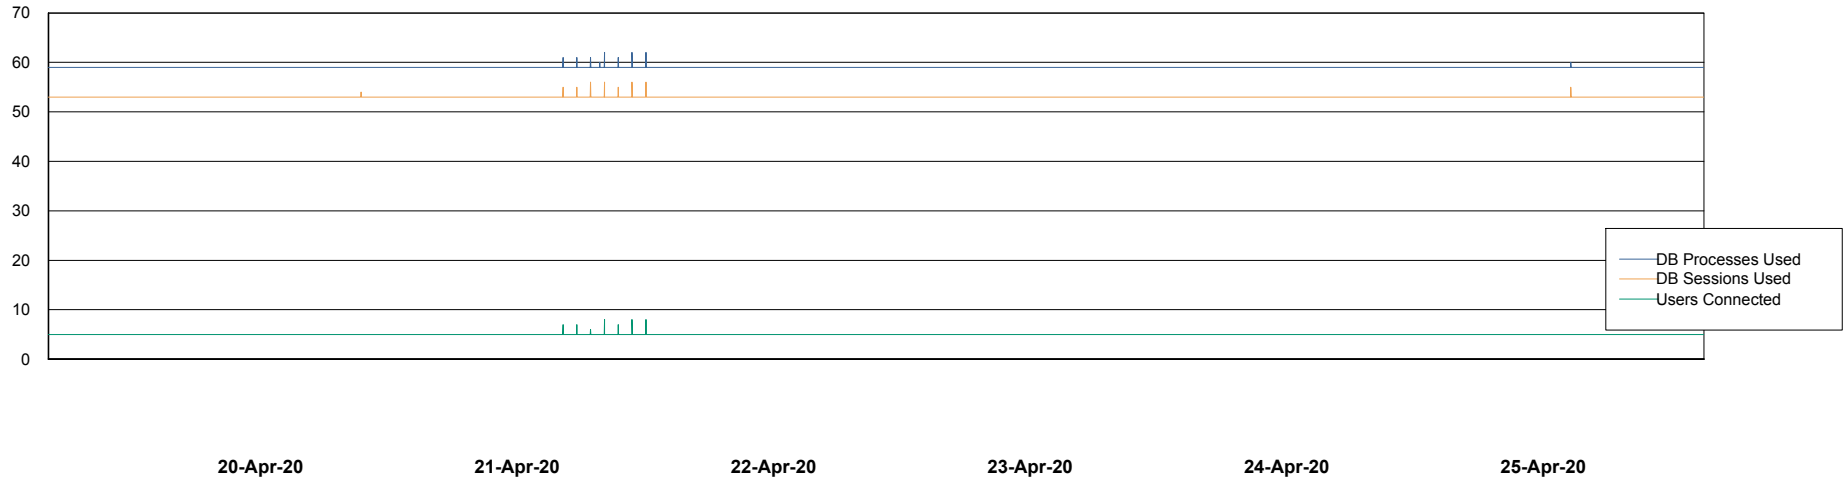

Database Performance ELJDB_Standby