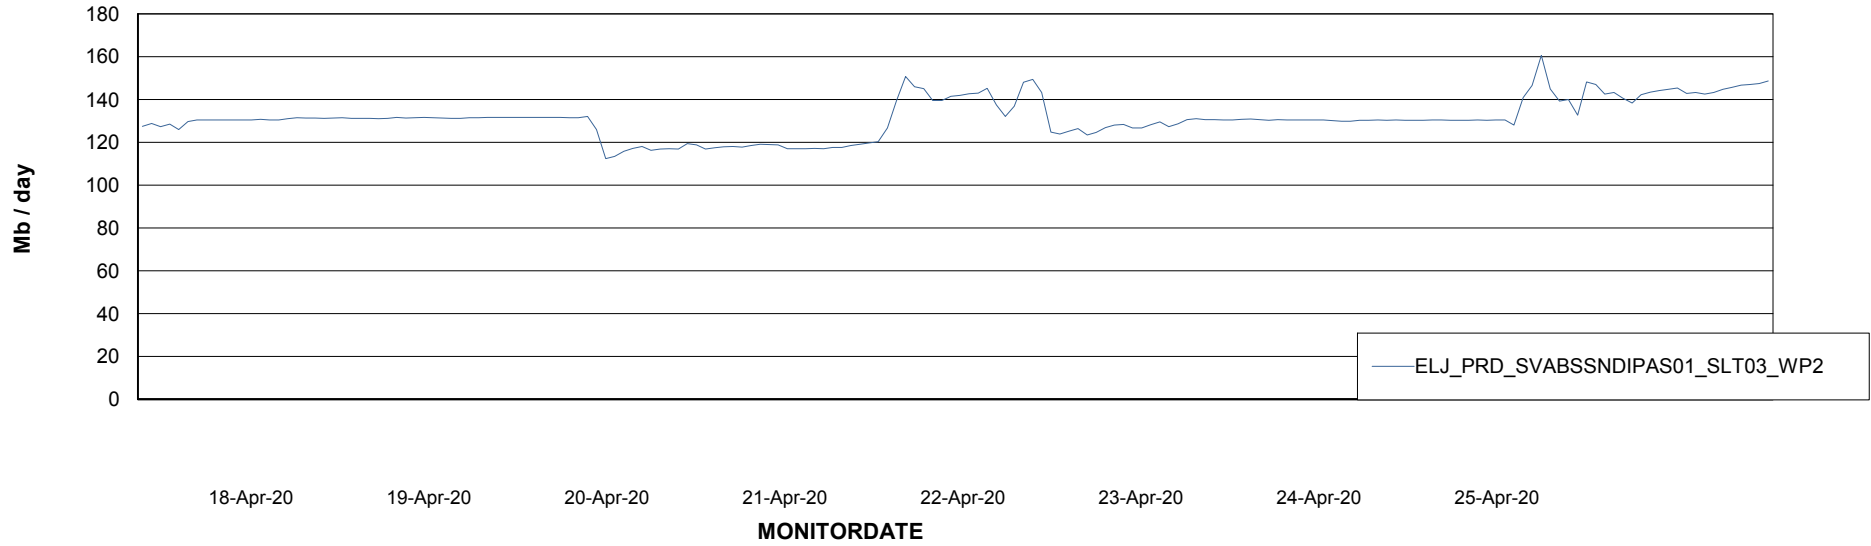

ABSSolute Application ReportServer Services

Avg memory used per ReportServer Service

Weekly SLA Customer Report

Customer ELJ Production
Database ID 72

ABSSolute Web Component Services

Avg memory used per ABS Web component