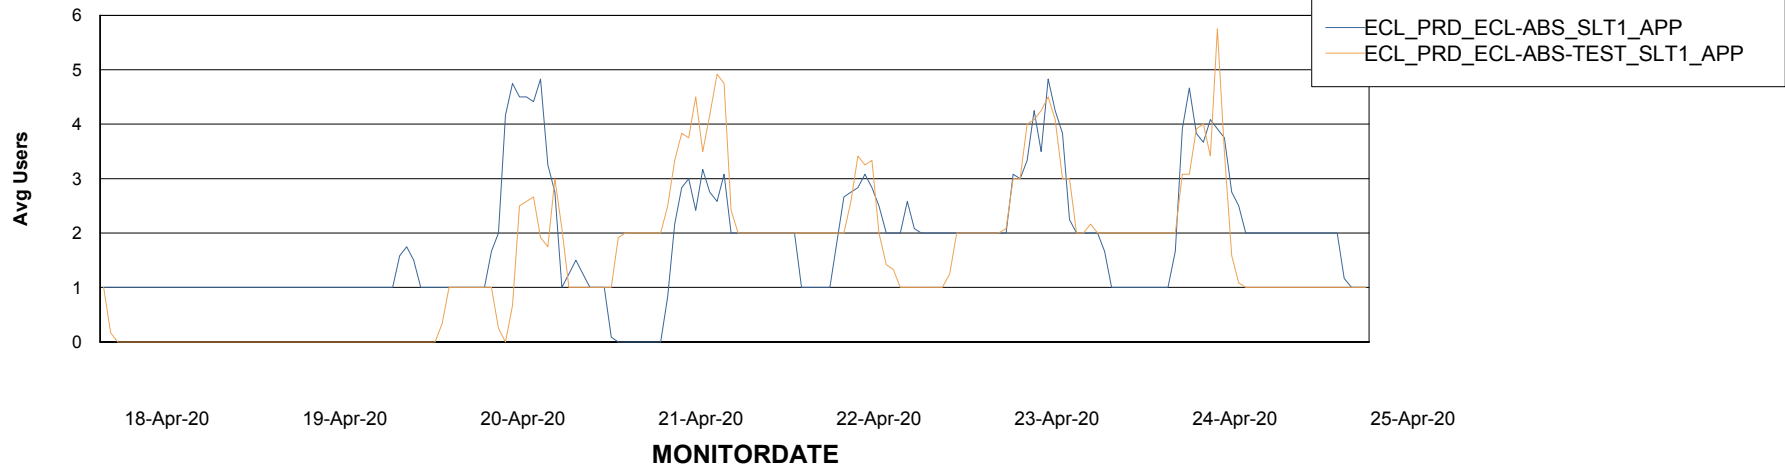

Weekly SLA Customer Report

Customer ECL Production
Database ID 77

ABSSolute Application Server Services

Avg memory used per ABS Server Service

Avg users per day per ABS server

Weekly SLA Customer Report

Customer ECL Production
Database ID 77