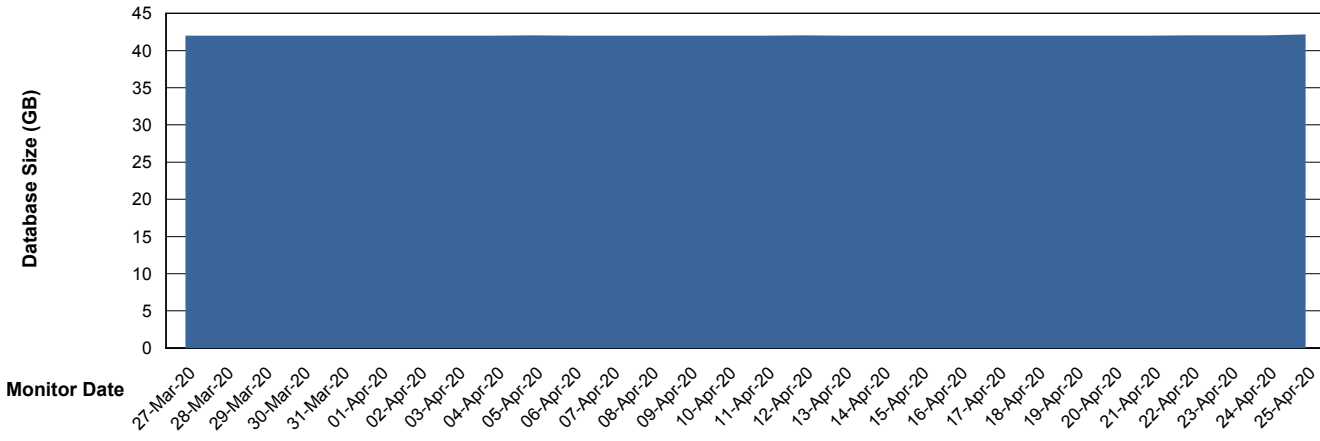

Weekly SLA Customer Report

Customer ECL Production
Database ID 77

Database Performance ECLDB_Production

Weekly SLA Customer Report

Customer ECL Production
Database ID 77

Database Performance ECLDB_Standby

Weekly SLA Customer Report

Customer ECL Production
 Database ID 77

DATABASE SIZE ECLDB_Production

Database growth over last month

Database Tablespace ECLDB_Production

Date	Tablespace Name	Filesize (Gb)	Usedsize (Gb)	Percentage free
25-Apr-20	ABSDATA	46	39	15
	INDX	8	2	75
24-Apr-20	ABSDATA	46	39	15
	INDX	8	2	75
23-Apr-20	ABSDATA	46	39	15
	INDX	8	2	75
22-Apr-20	ABSDATA	46	39	15
	INDX	8	2	75
21-Apr-20	ABSDATA	46	39	15
	INDX	8	2	75
20-Apr-20	ABSDATA	46	39	15
	INDX	8	2	75
19-Apr-20	ABSDATA	46	39	15
	INDX	8	2	75