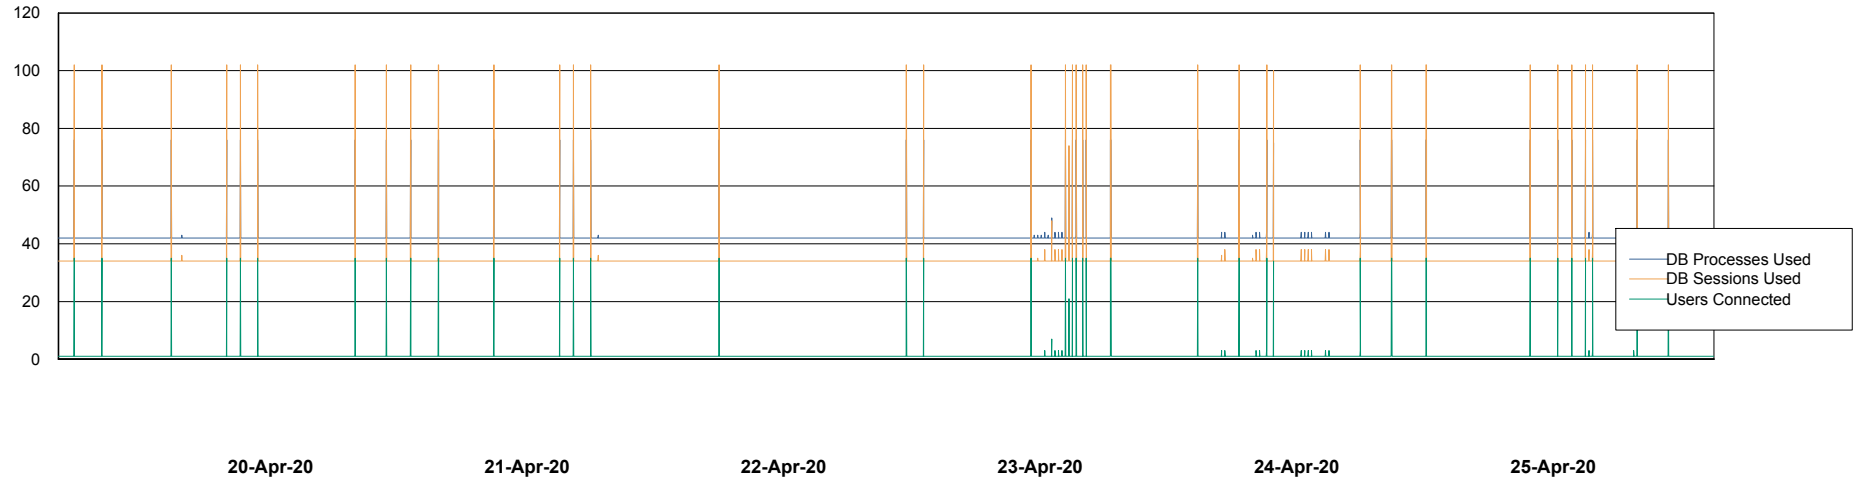

Weekly SLA Customer Report

Customer ECL Production
Database ID 77

Database Performance ECLDB_Production

Weekly SLA Customer Report

Customer ECL Production
Database ID 77

Database Performance ECLDB_Standby

Weekly SLA Customer Report