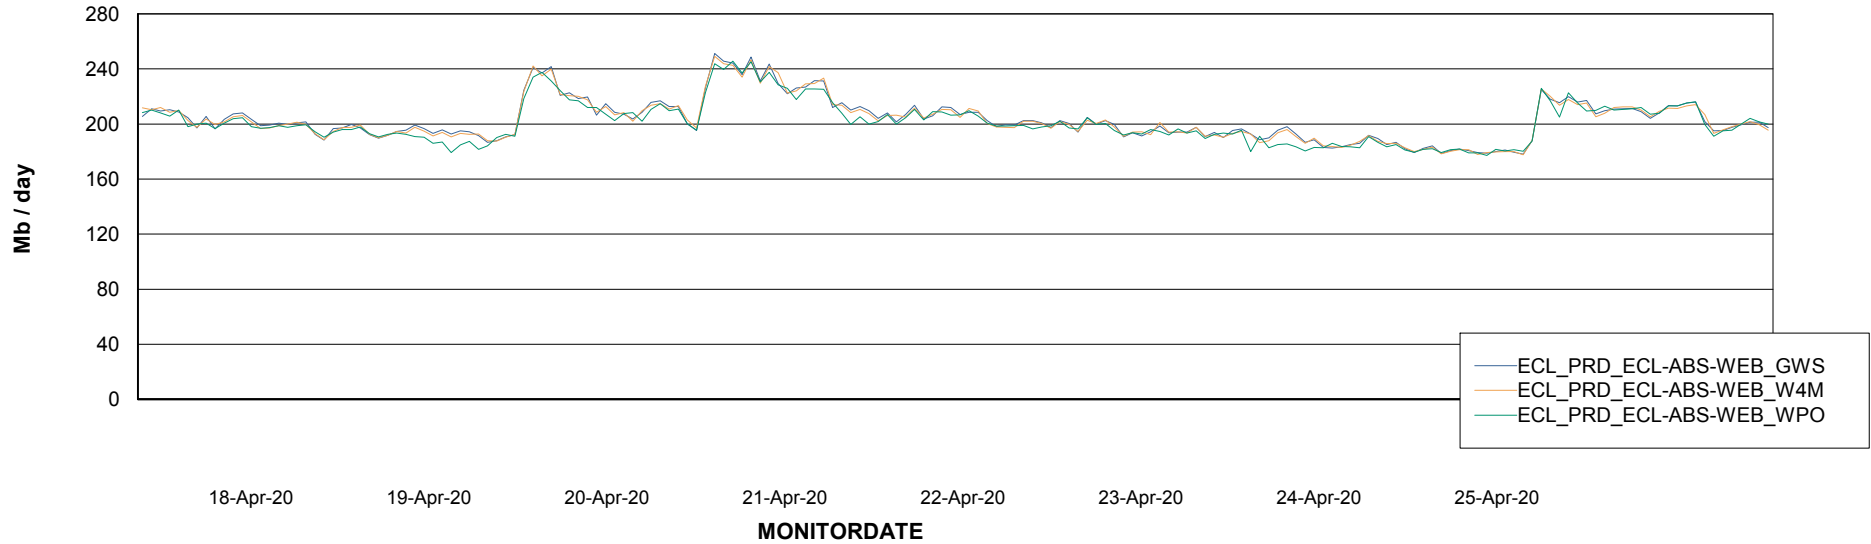

ABSSolute Application ReportServer Services

Avg memory used per ReportServer Service

Weekly SLA Customer Report

Customer ECL Production
Database ID 77

ABSSolute Web Component Services

Avg memory used per ABS Web component