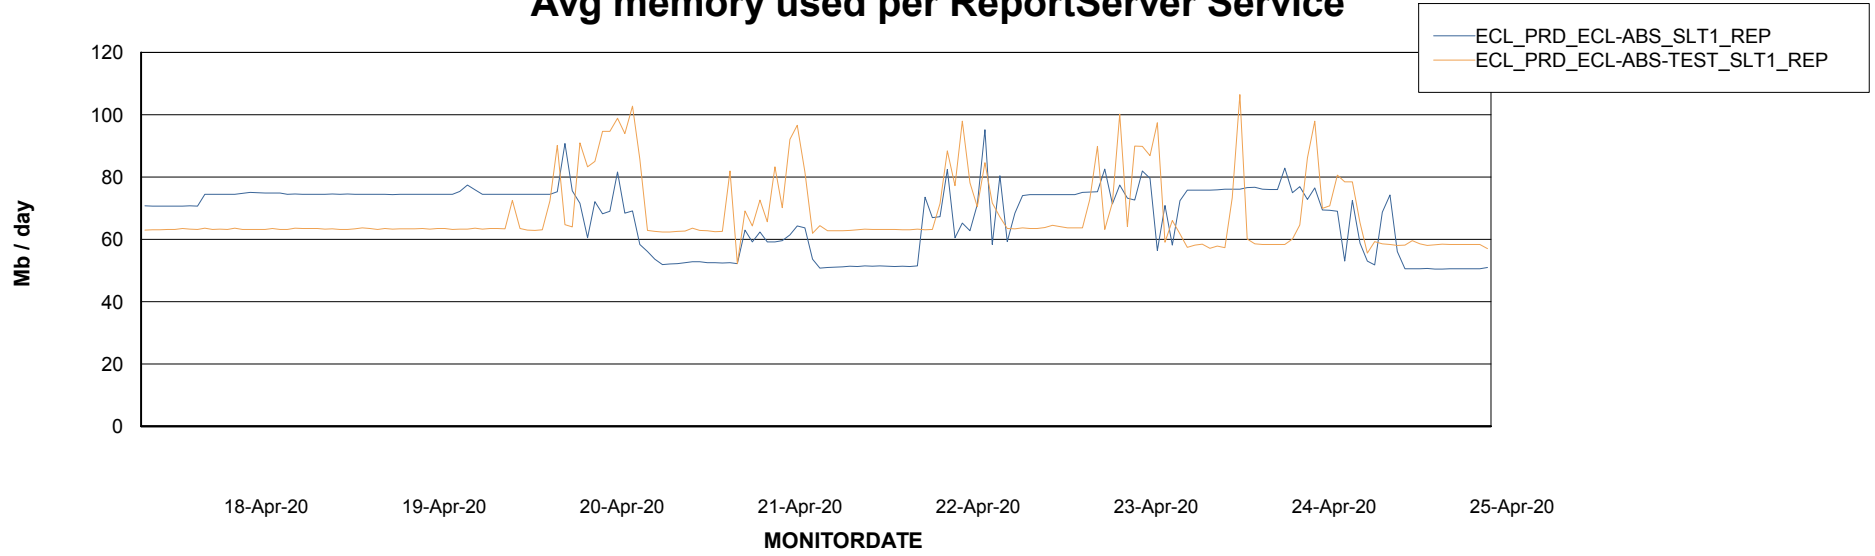

ABSSolute Application ReportServer Services

Avg memory used per ReportServer Service