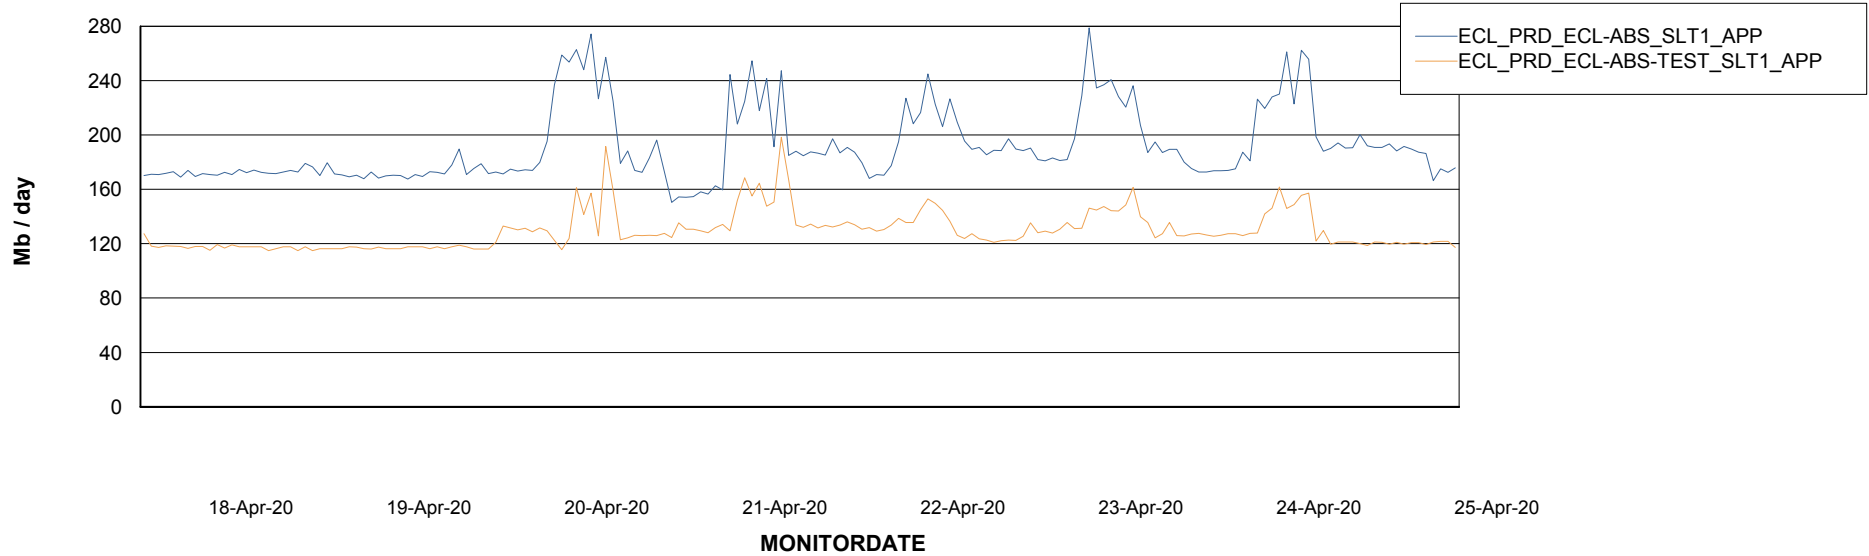

Customer ECL Production
 Database ID 77

DATABASE SIZE ECLDB_Production

Database growth over last month

Database Tablespace ECLDB_Production

Date	Tablespace Name	Filesize (Gb)	Usedsize (Gb)	Percentage free
25-Apr-20	ABSDATA	46	39	15
	INDX	8	2	75
24-Apr-20	ABSDATA	46	39	15
	INDX	8	2	75
23-Apr-20	ABSDATA	46	39	15
	INDX	8	2	75
22-Apr-20	ABSDATA	46	39	15
	INDX	8	2	75
21-Apr-20	ABSDATA	46	39	15
	INDX	8	2	75
20-Apr-20	ABSDATA	46	39	15
	INDX	8	2	75
19-Apr-20	ABSDATA	46	39	15
	INDX	8	2	75

Weekly SLA Customer Report

Customer ECL Production
Database ID 77

ABSSolute Application Server Services

Avg memory used per ABS Server Service

Avg users per day per ABS server

Weekly SLA Customer Report

Customer ECL Production
Database ID 77