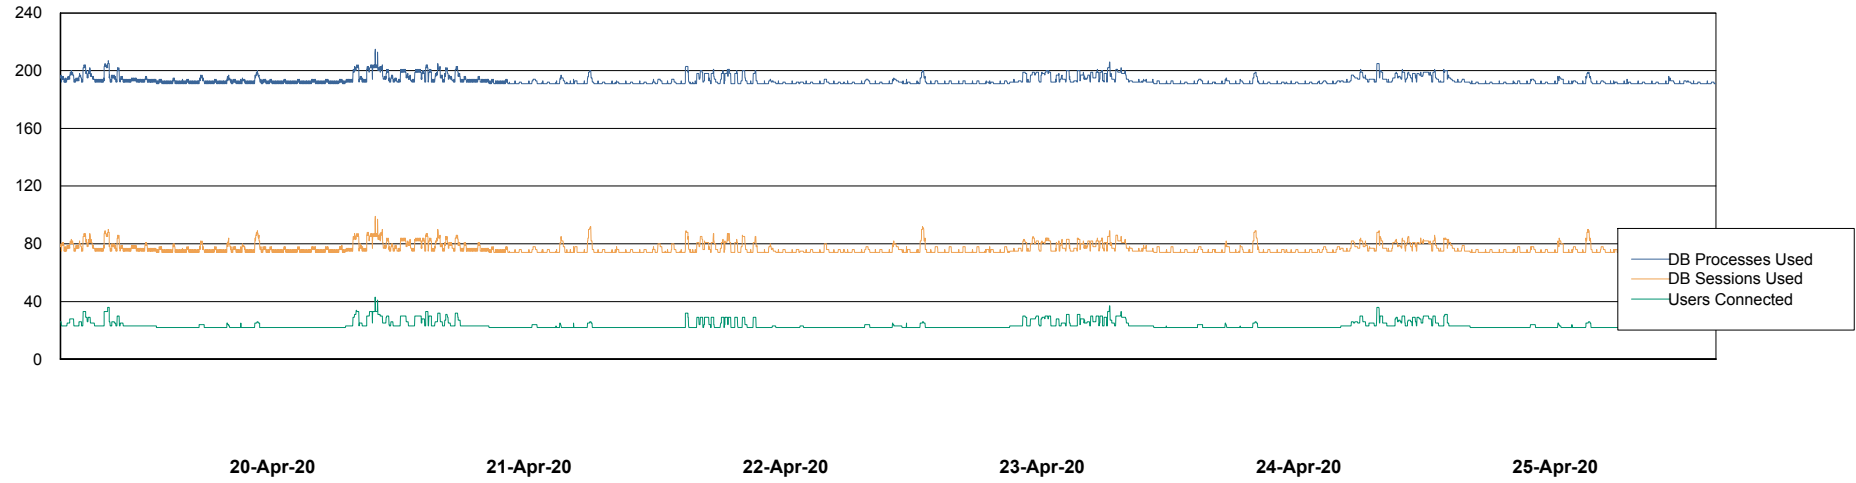

Weekly SLA Customer Report

Customer ECL Production
Database ID 77

Database Performance ECLDB_Production

Weekly SLA Customer Report

Customer ECL Production
Database ID 77

Database Performance ECLDB_Standby

Weekly SLA Customer Report