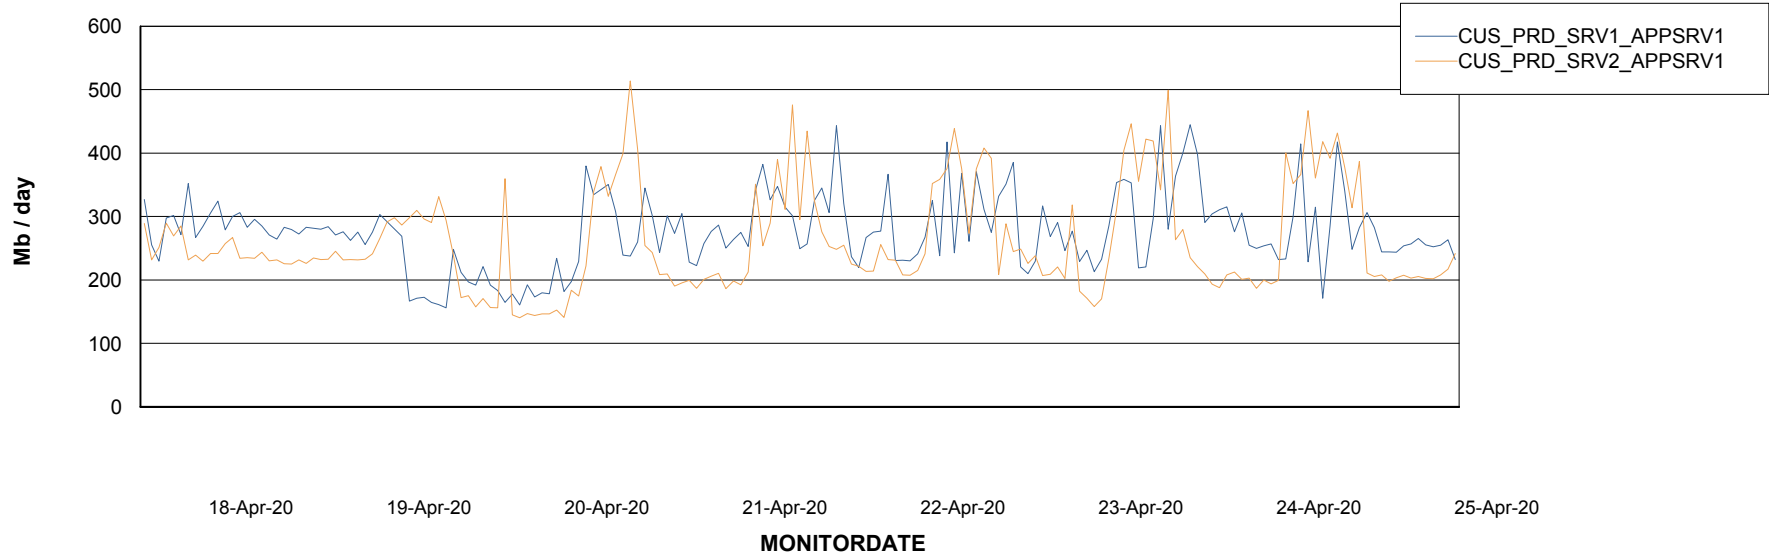

ABSSolute Application Server Services

Avg memory used per ABS Server Service