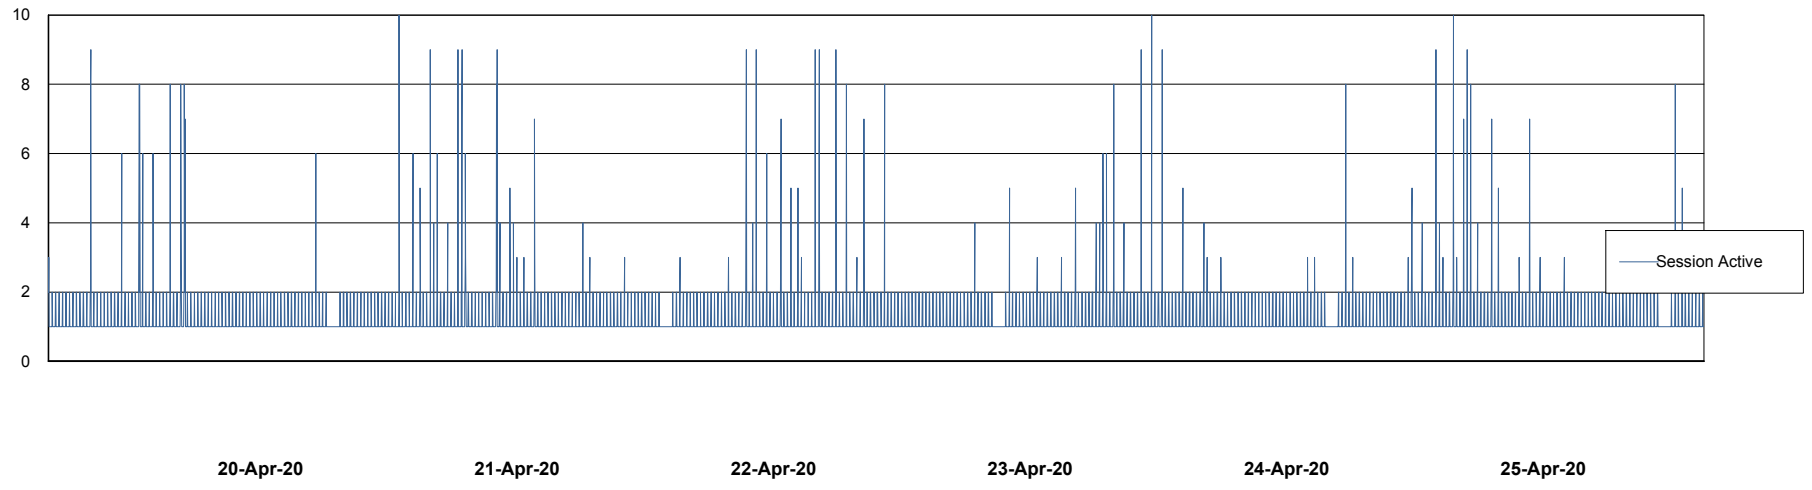

Weekly SLA Customer Report

Customer CUS Production
Database ID 84

Database Performance CUS_ProdDB_Primary

Weekly SLA Customer Report

Customer CUS Production
Database ID 84

Database Performance CUS_ProdDB_Standby