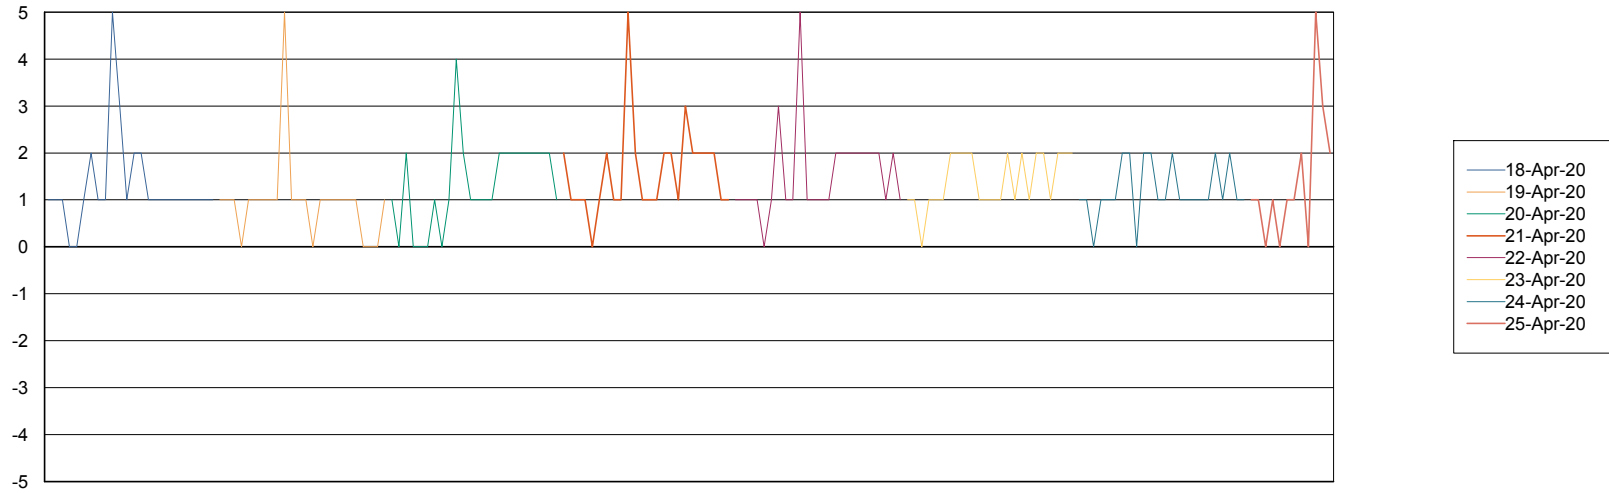

Recovery lag for last 7 days