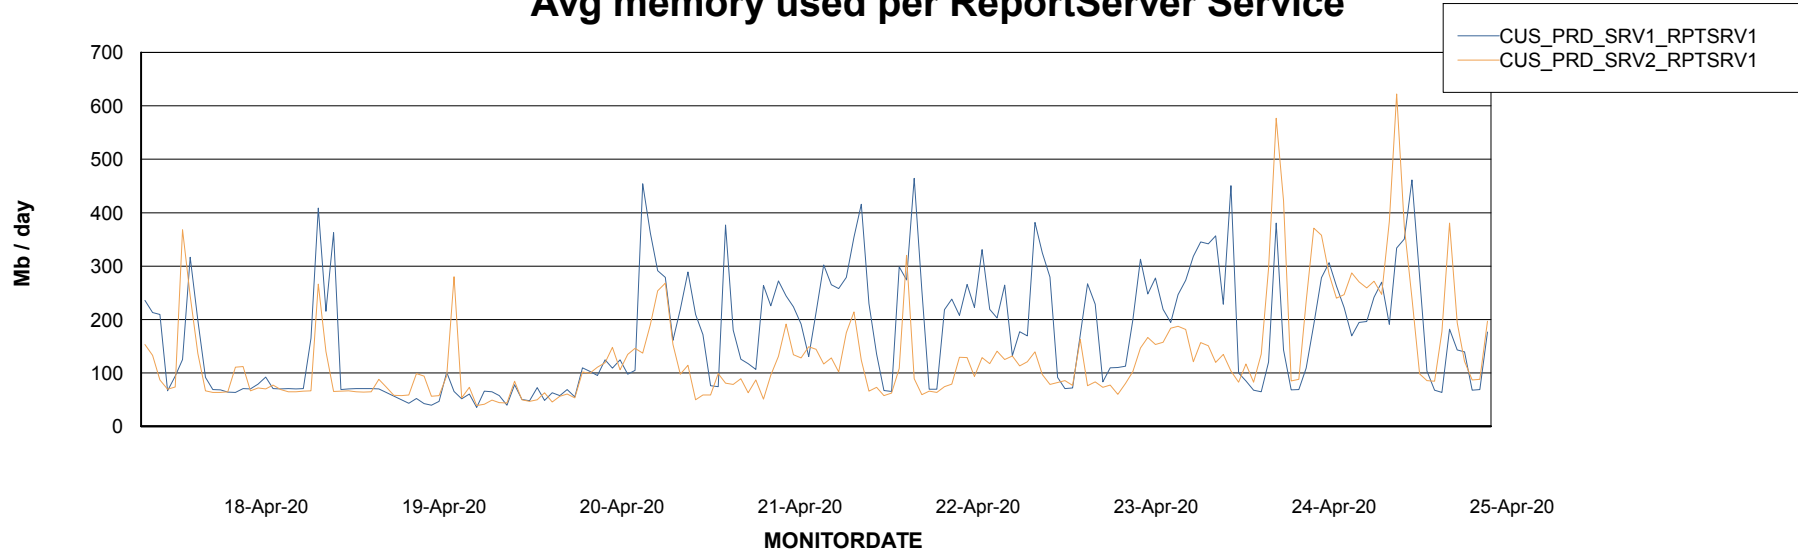

Avg memory used per ABS Server Service

Avg users per day per ABS server

Weekly SLA Customer Report

Customer CUS Production
Database ID 84

ABSSolute Web Component Services

Avg memory used per ReportServer Service