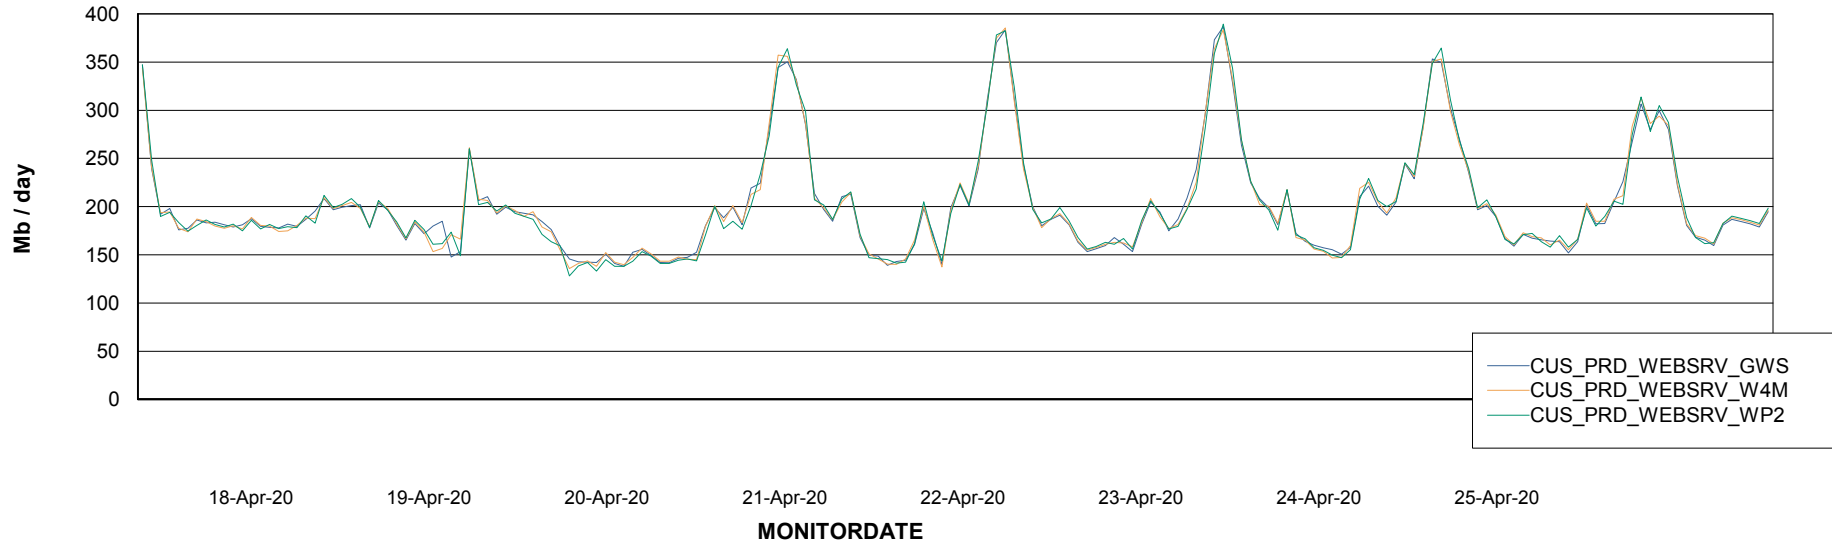

ABSSolute Web Component Services

Avg memory used per ABS Web component