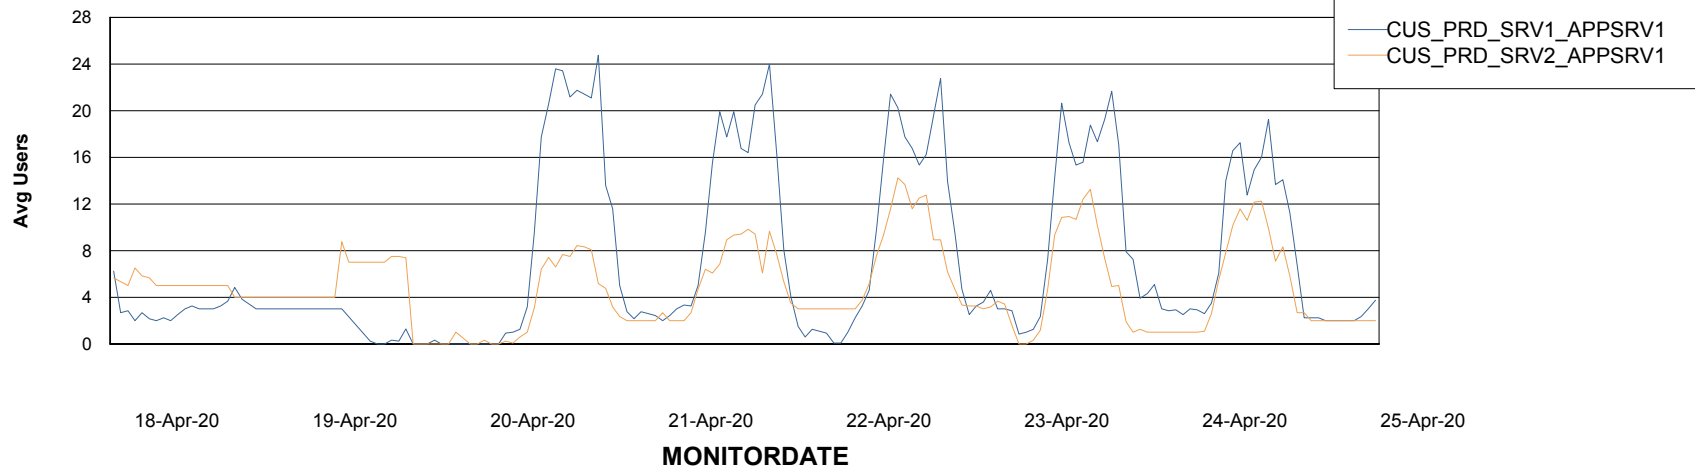

Avg users per day per ABS server