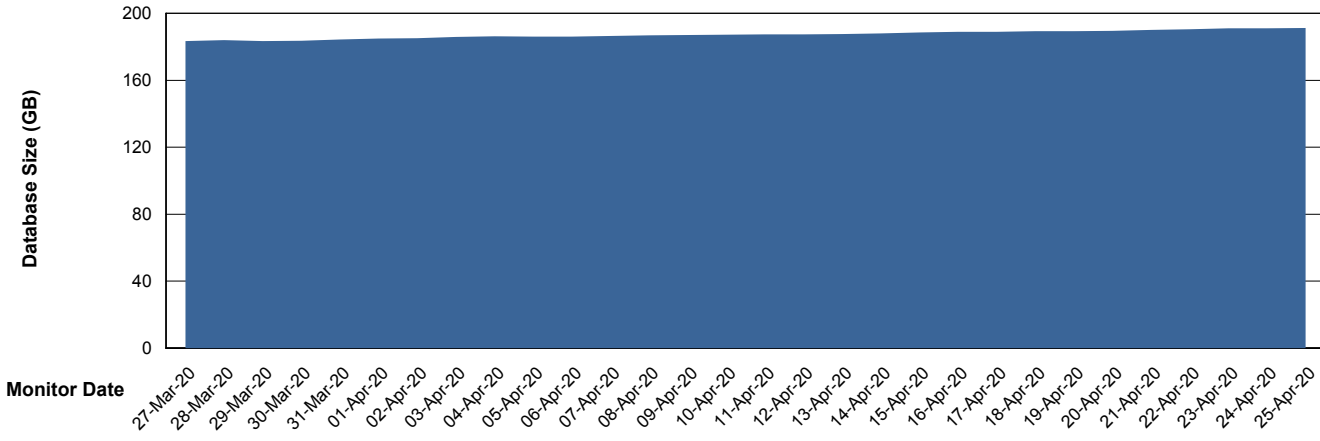

DATABASE SIZE CUS_ProdDB_Primary

Database growth over last month

Database Tablespace CUS_ProdDB_Primary

Date	Tablespace Name	Filesize (Gb)	Usedsize (Gb)	Percentage free
25-Apr-20	ABSDATA	129	78	40
	INDX	124	102	18
24-Apr-20	ABSDATA	129	78	40
	INDX	124	102	18
23-Apr-20	ABSDATA	129	78	40
	INDX	124	102	18
22-Apr-20	ABSDATA	129	78	40
	INDX	124	102	18
21-Apr-20	ABSDATA	129	78	40
	INDX	124	102	18
20-Apr-20	ABSDATA	129	78	40
	INDX	124	102	18
19-Apr-20	ABSDATA	129	78	40
	INDX	124	102	18