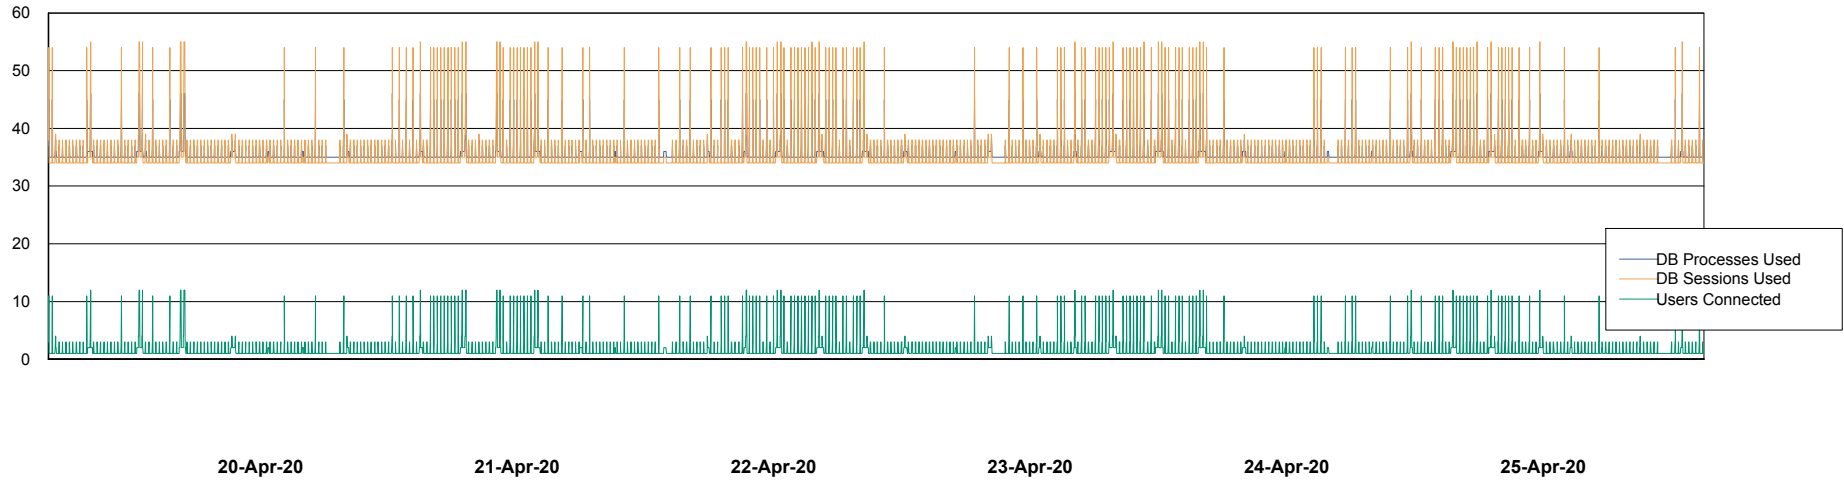

Weekly SLA Customer Report

Customer CUS Production
Database ID 84

Database Performance CUS_ProdDB_Primary

Weekly SLA Customer Report

Customer CUS Production
Database ID 84

Database Performance CUS_ProdDB_Standby