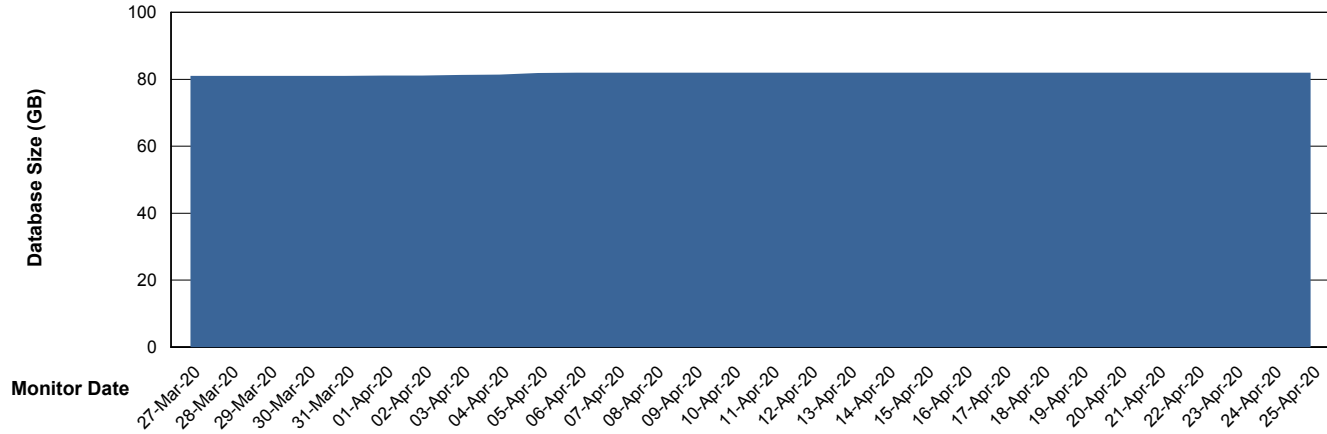

Weekly SLA Customer Report

Customer BOH_Production
Database ID 55

Database Performance BOHABS01_DB_Primary

Weekly SLA Customer Report

Customer BOH_Production
Database ID 55

Database Performance BOHABS02_DB_Standby

Weekly SLA Customer Report

Customer BOH_Production
 Database ID 55

DATABASE SIZE BOHABS01_DB_Primary

Database growth over last month

Database Tablespace BOHABS01_DB_Primary

Date	Tablespace Name	Filesize (Gb)	Usedsize (Gb)	Percentage free
25-Apr-20	ABSDATA	48	29	40
	INDX	64	51	20
24-Apr-20	ABSDATA	48	29	40
	INDX	64	51	20
23-Apr-20	ABSDATA	48	29	40
	INDX	64	51	20
22-Apr-20	ABSDATA	48	29	40
	INDX	64	51	20
21-Apr-20	ABSDATA	48	29	40
	INDX	64	51	20
20-Apr-20	ABSDATA	48	29	40
	INDX	64	51	20
19-Apr-20	ABSDATA	48	29	40
	INDX	64	51	20