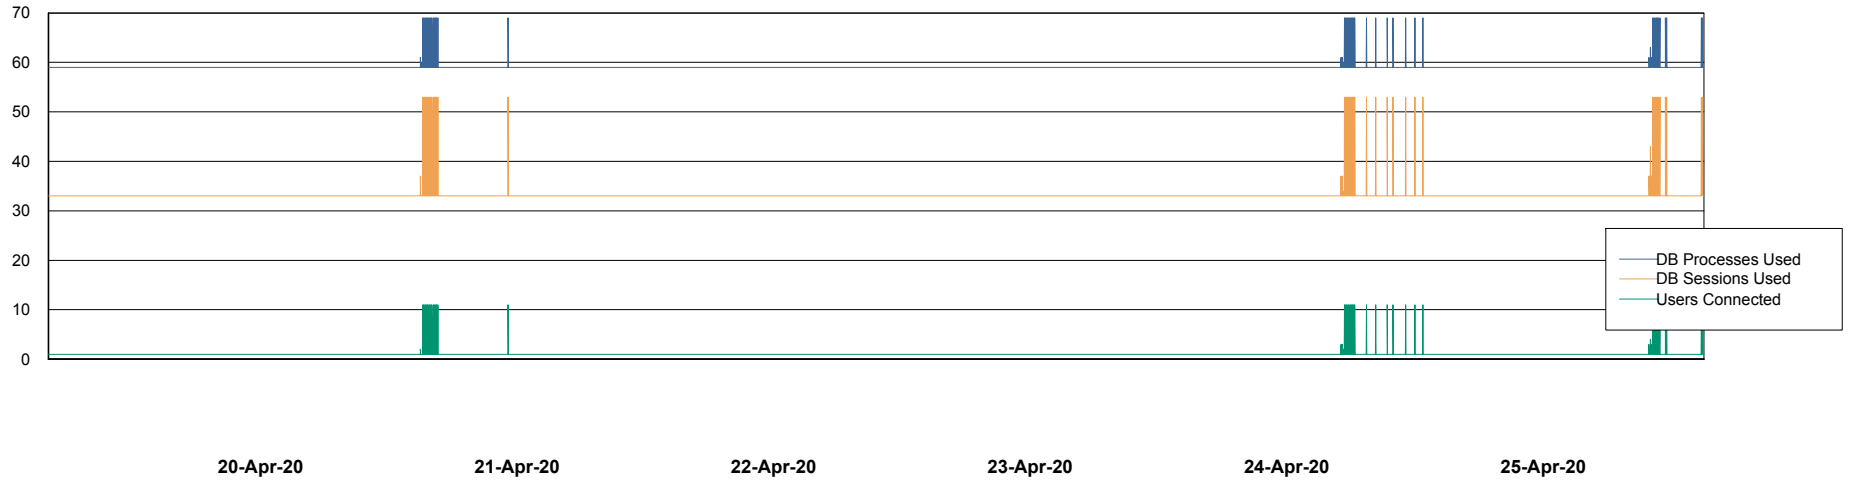

Weekly SLA Customer Report

Customer BOH_Production
Database ID 55

Database Performance BOHABS01_DB_Primary

Weekly SLA Customer Report

Customer BOH_Production
Database ID 55

Database Performance BOHABS02_DB_Standby