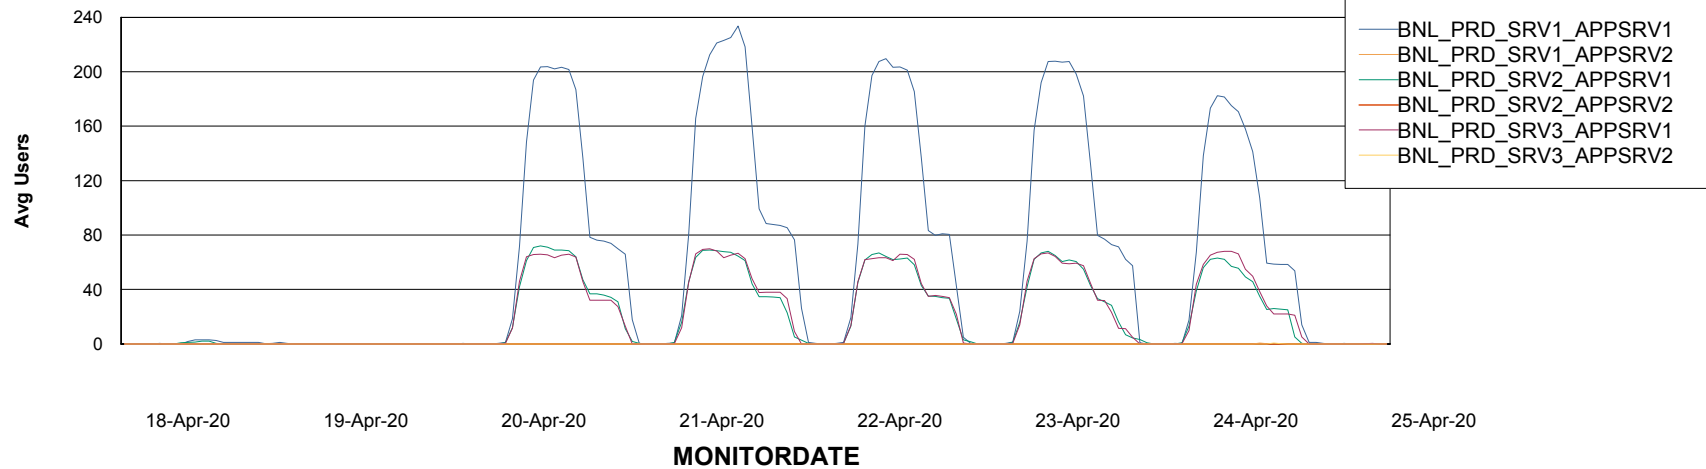

Avg users per day per ABS server