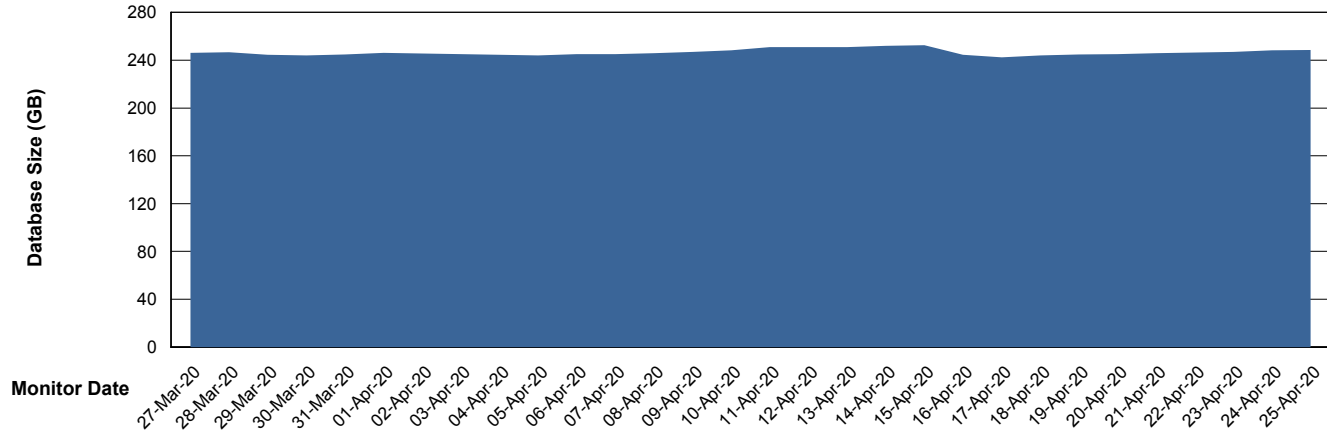

Weekly SLA Customer Report

Customer BNL_Production
Database ID 83

Database Performance BNLDB_FUT_FutureLive

Weekly SLA Customer Report

Customer BNL_Production
Database ID 83

Database Performance BNLDB_FUT_Standby

Weekly SLA Customer Report

Customer BNL_Production
Database ID 83

Database Performance BNLDB_Production

Weekly SLA Customer Report

Customer BNL_Production
Database ID 83

DATABASE SIZE BNLDB_FUT_FutureLive

Database growth over last month

DATABASE SIZE BNLDB_Production

Database growth over last month

Weekly SLA Customer Report

Customer BNL_Production
 Database ID 83

Database Tablespace BNLDB_FUT_FutureLive

Date	Tablespace Name	Filesize (Gb)	Usedsize (Gb)	Percentage free
25-Apr-20	ABSDATA	100	81	19
	INDX	172	146	15
24-Apr-20	ABSDATA	100	80	20
	INDX	172	146	15
23-Apr-20	ABSDATA	100	80	20
	INDX	172	146	15
22-Apr-20	ABSDATA	100	80	20
	INDX	172	146	15
21-Apr-20	ABSDATA	100	81	19
	INDX	172	146	15
20-Apr-20	ABSDATA	100	80	20
	INDX	172	146	15
19-Apr-20	ABSDATA	100	80	20
	INDX	172	146	15