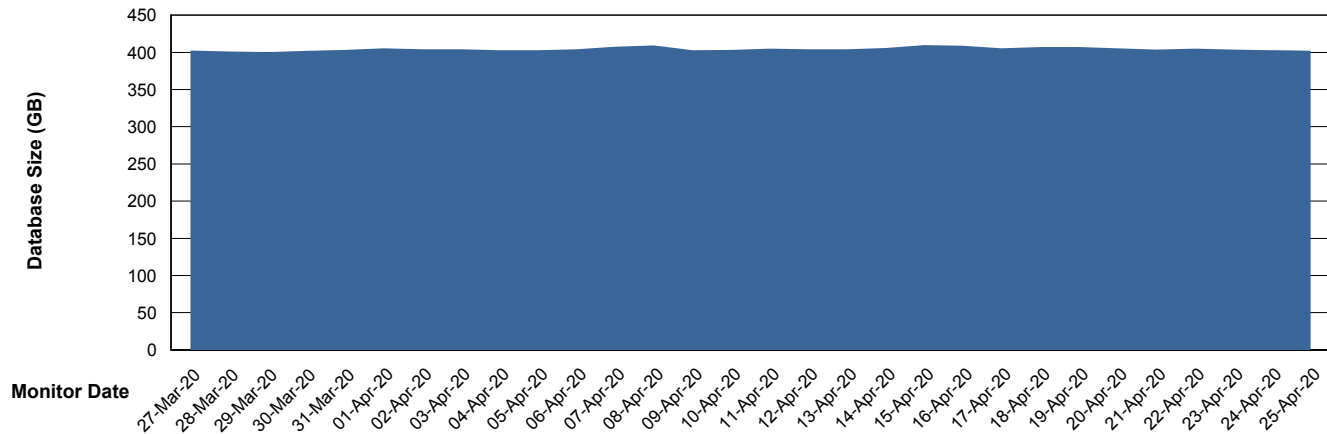

Weekly SLA Customer Report

Customer BNL_Production
Database ID 83

Database Performance BNLDB_FUT_FutureLive

Weekly SLA Customer Report

Customer BNL_Production
Database ID 83

Database Performance BNLDB_FUT_Standby

Weekly SLA Customer Report

Customer BNL_Production
Database ID 83

Database Performance BNLDB_Production

Weekly SLA Customer Report

Customer BNL_Production
Database ID 83

DATABASE SIZE BNLDB_FUT_FutureLive

Database growth over last month

DATABASE SIZE BNLDB_Production

Database growth over last month

Weekly SLA Customer Report

Customer BNL_Production
 Database ID 83

Database Tablespace BNLDB_FUT_FutureLive

Date	Tablespace Name	Filesize (Gb)	Usedsize (Gb)	Percentage free
25-Apr-20	ABSDATA	100	81	19
	INDX	172	146	15
24-Apr-20	ABSDATA	100	80	20
	INDX	172	146	15
23-Apr-20	ABSDATA	100	80	20
	INDX	172	146	15
22-Apr-20	ABSDATA	100	80	20
	INDX	172	146	15
21-Apr-20	ABSDATA	100	81	19
	INDX	172	146	15
20-Apr-20	ABSDATA	100	80	20
	INDX	172	146	15
19-Apr-20	ABSDATA	100	80	20
	INDX	172	146	15