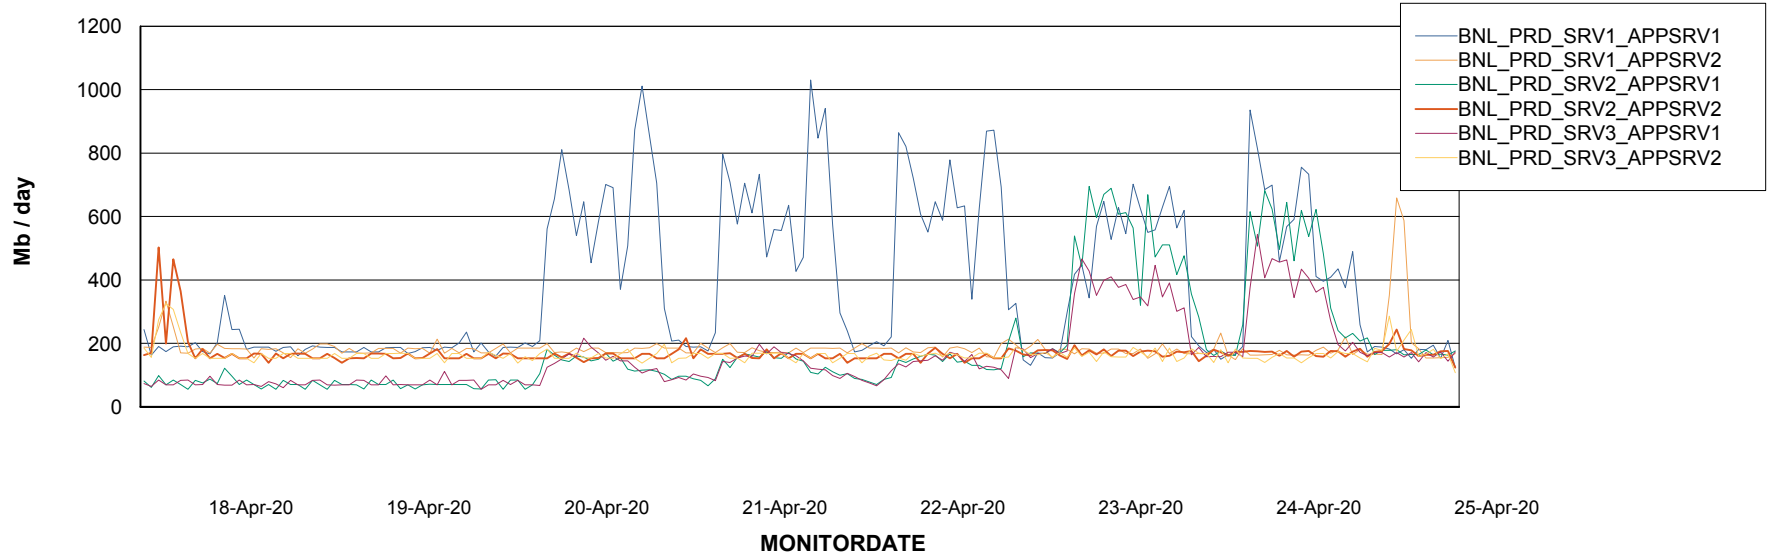

Standby Database Health BNL_Production

Recovery lag for last 7 days

Weekly SLA Customer Report

Customer BNL_Production
Database ID 83

ABSSolute Application Server Services

Avg memory used per ABS Server Service