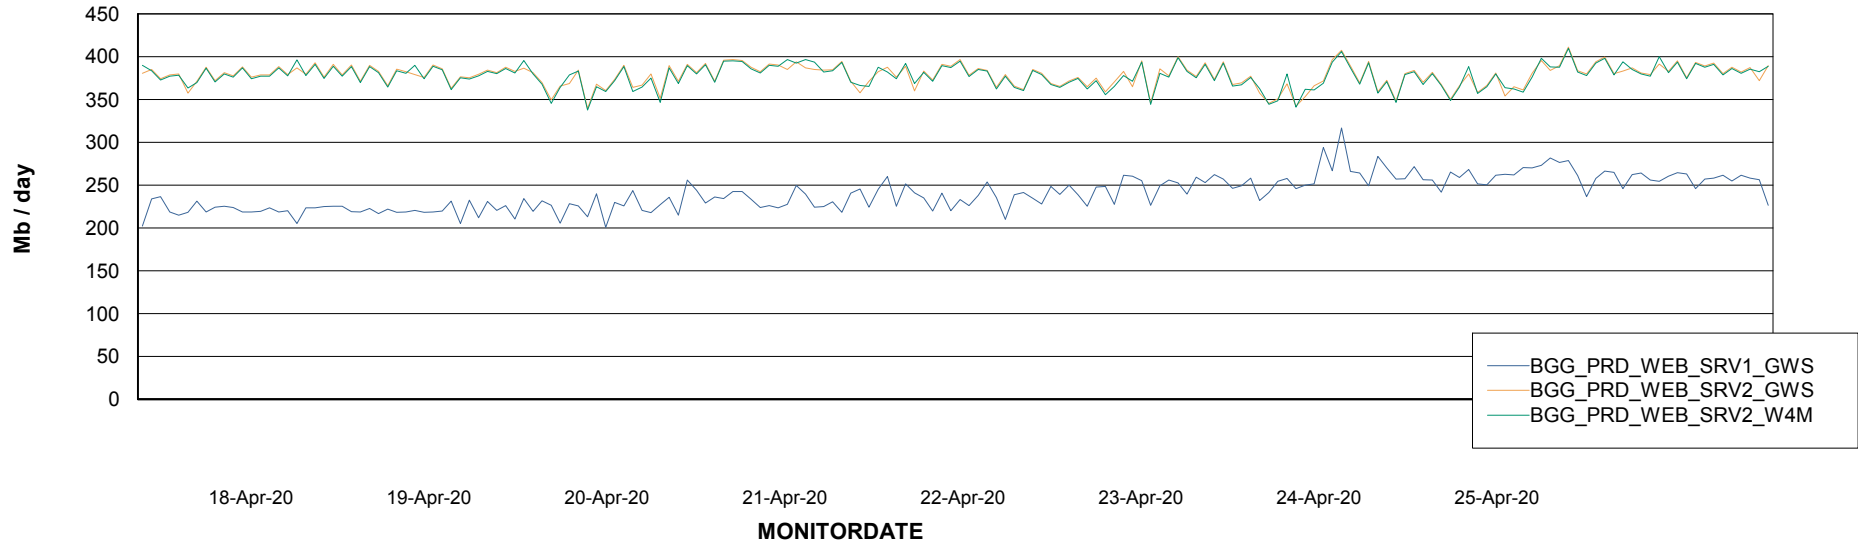

ABSolute Web Component Services

Avg memory used per ABS Web component