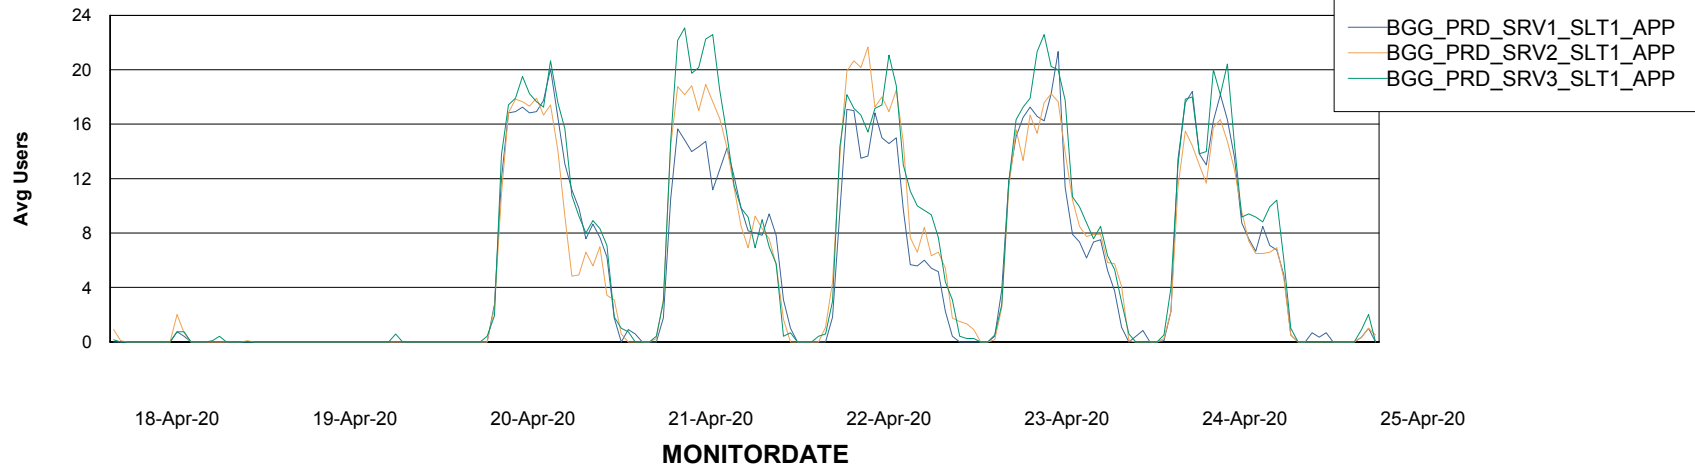

Avg users per day per ABS server