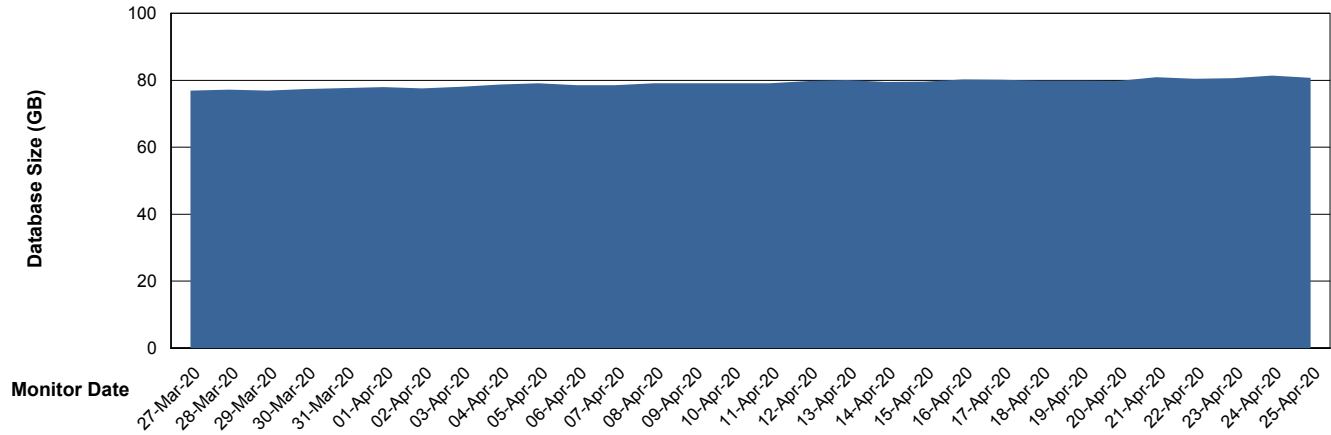

DATABASE SIZE BGGDB_BI

Database growth over last month