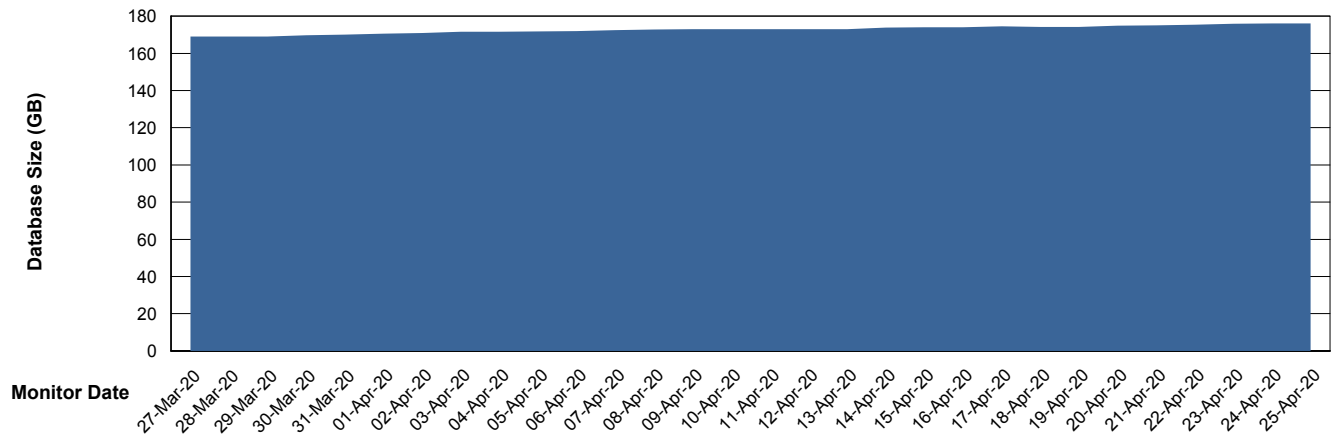

# Weekly SLA Customer Report

Customer BGG\_Production  
Database ID 58

DATABASE SIZE BGGDB\_BI

### Database growth over last month

DATABASE SIZE BGGDB\_Production

### Database growth over last month