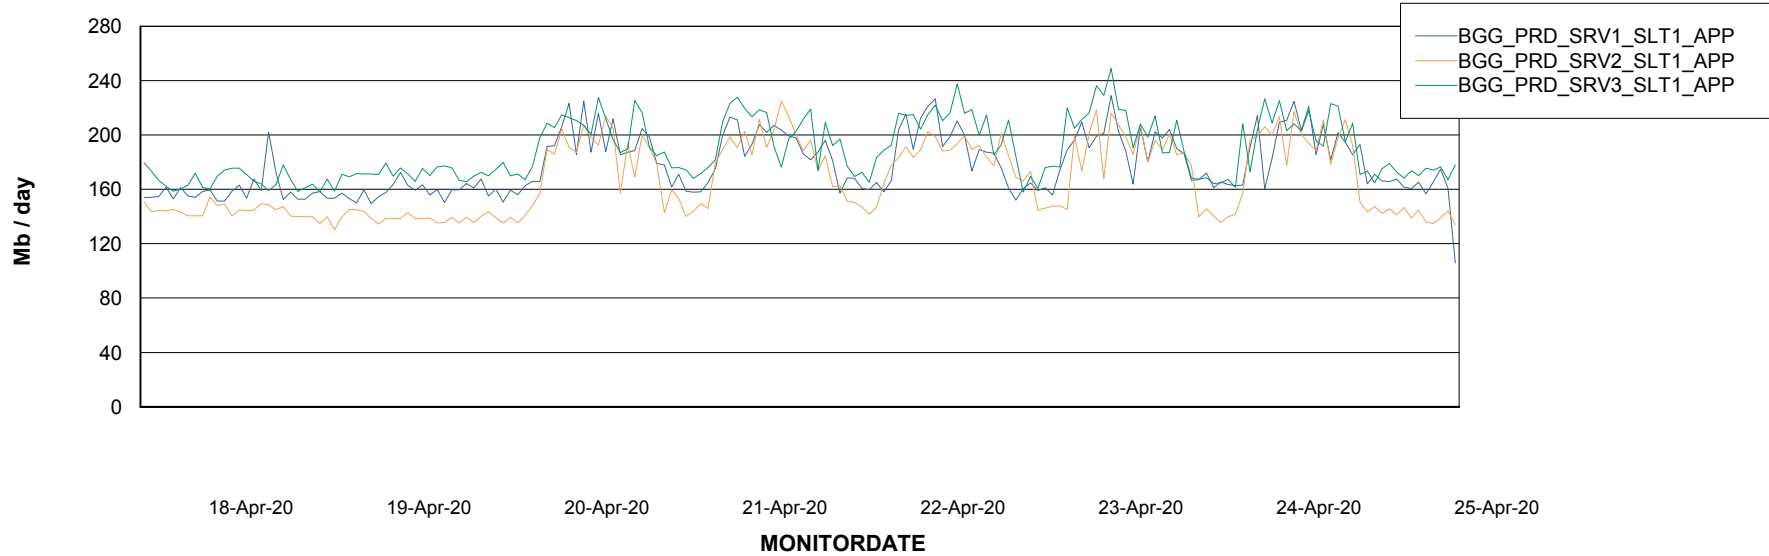

ABSolute Application Server Services

Avg memory used per ABS Server Service