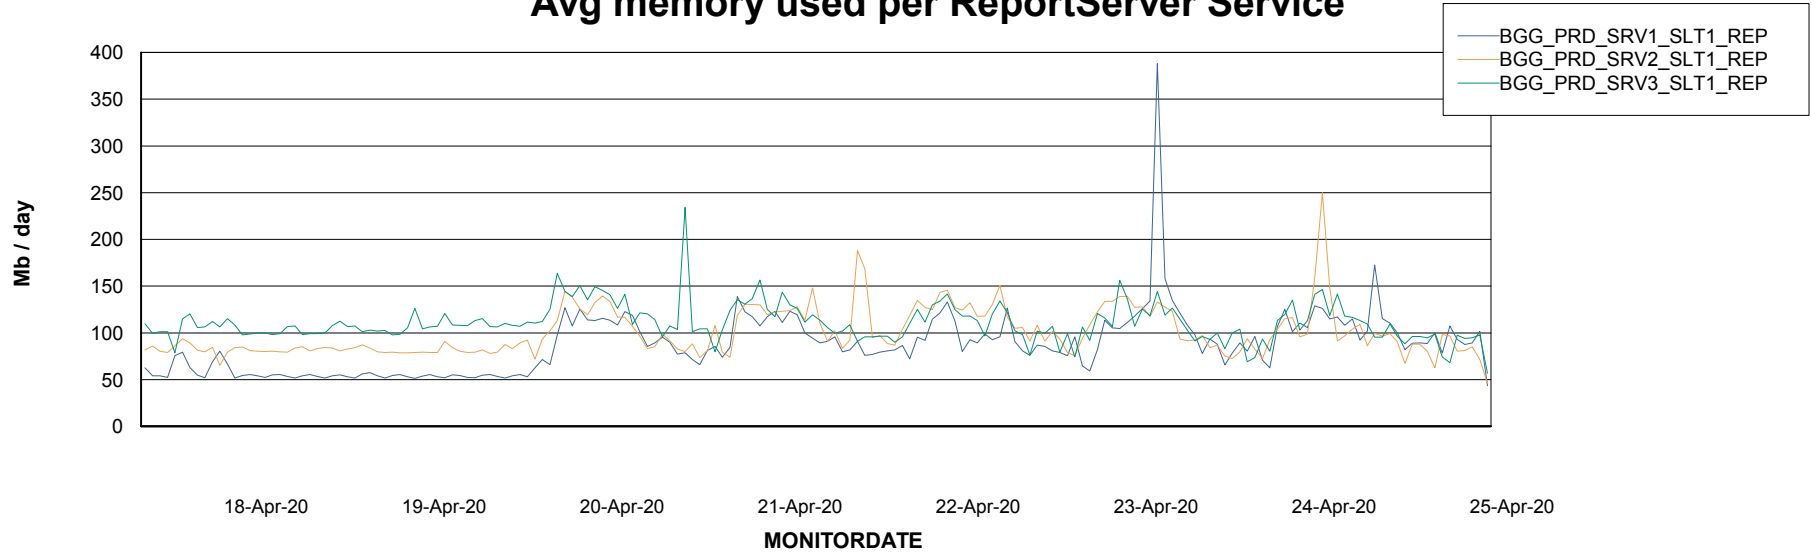

ABSSolute Application ReportServer Services

Avg memory used per ReportServer Service