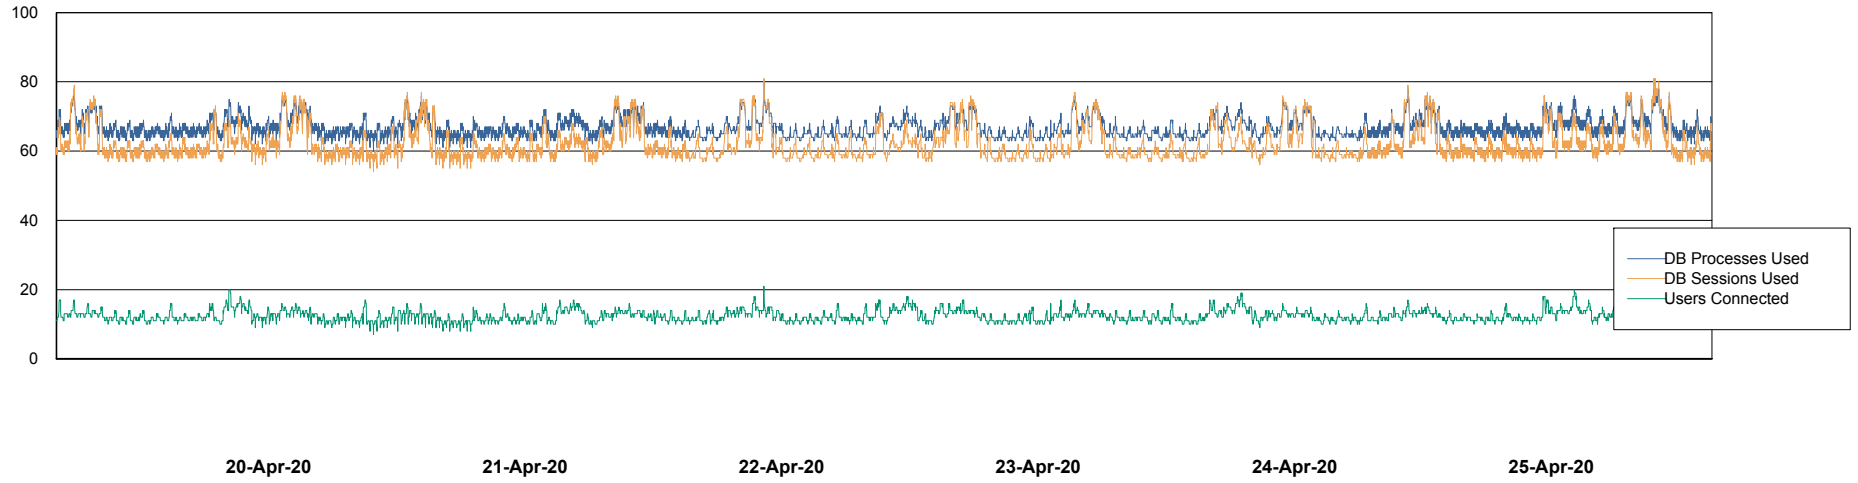

Database Performance BGGDB_BI