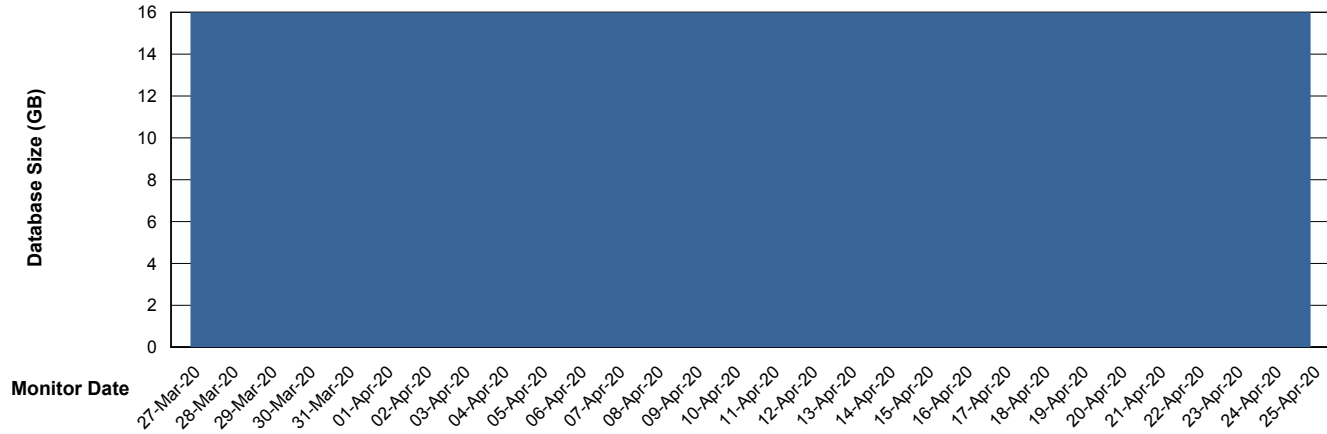

DATABASE SIZE BCMDB_ABS1 Production Database

Database growth over last month

Database Tablespace BCMDB_ABS1 Production Database

Date	Tablespace Name	Filesize (Gb)	Usedsize (Gb)	Percentage free
25-Apr-20	ABSDATA	5	4	20
	INDX	10	7	30
24-Apr-20	ABSDATA	5	4	20
	INDX	10	7	30
23-Apr-20	ABSDATA	5	4	20
	INDX	10	7	30
22-Apr-20	ABSDATA	5	4	20
	INDX	10	7	30
21-Apr-20	ABSDATA	5	4	20
	INDX	10	7	30
20-Apr-20	ABSDATA	5	4	20
	INDX	10	7	30
19-Apr-20	ABSDATA	5	4	20
	INDX	10	7	30