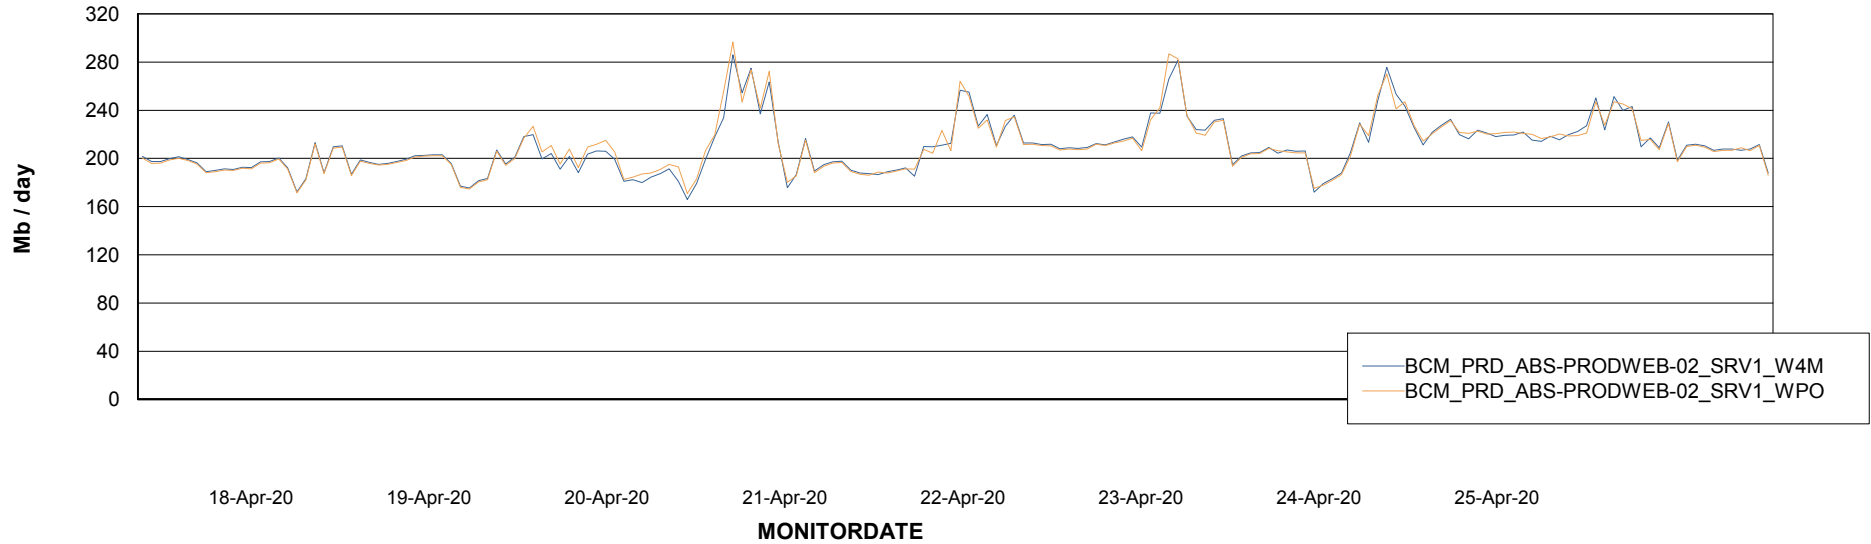

ABSolute Web Component Services

Avg memory used per ABS Web component