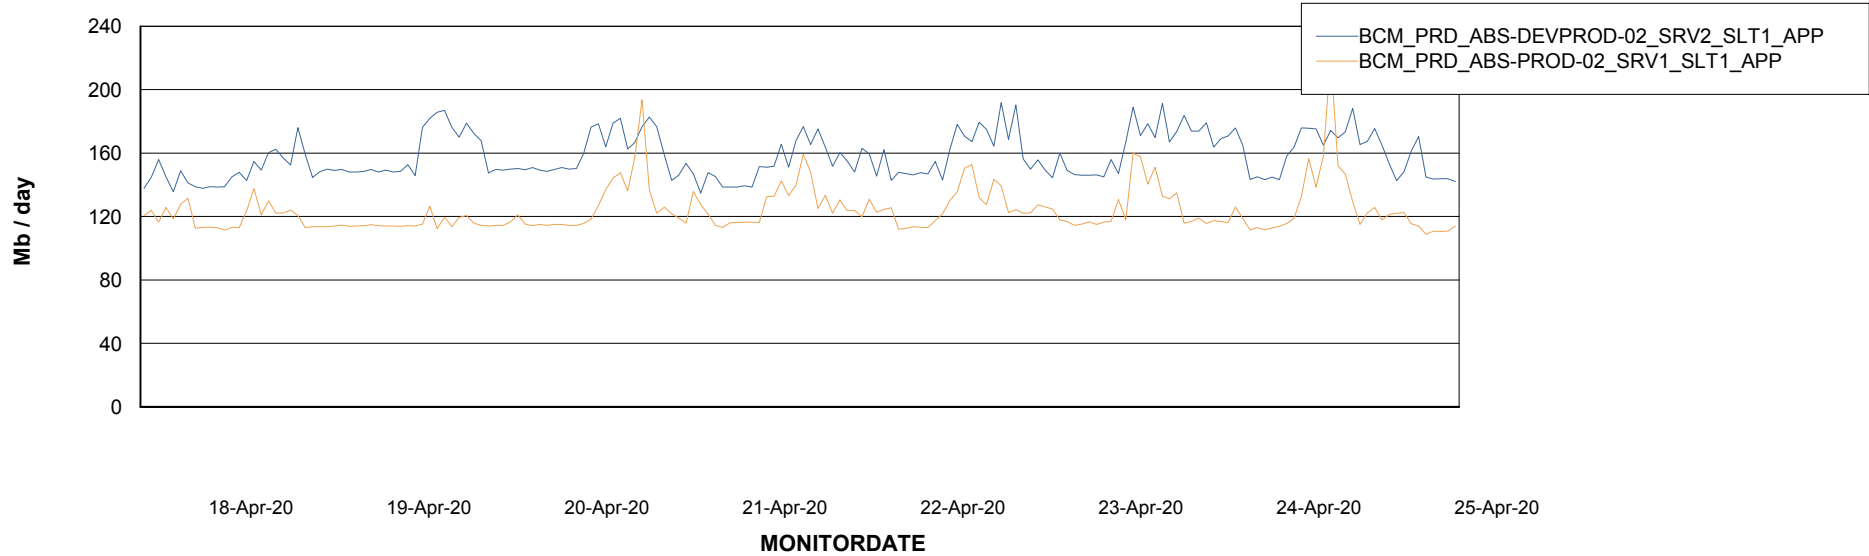

ABSolute Application Server Services

Avg memory used per ABS Server Service