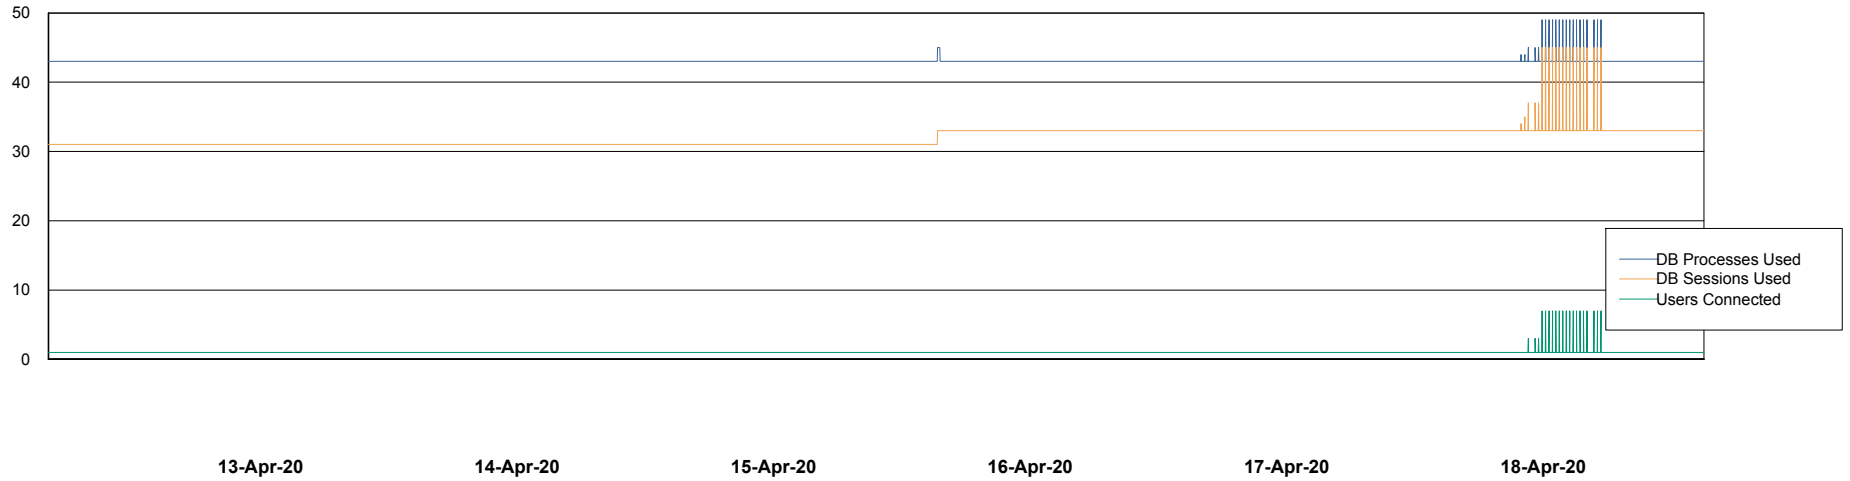

Weekly SLA Customer Report

Customer WBL_Production
Database ID 40

Database Performance WBLDB_Production

Weekly SLA Customer Report

Customer WBL_Production
Database ID 40

Database Performance WBLDB_Standby

Weekly SLA Customer Report

Customer WBL_Production
 Database ID 40

DATABASE SIZE WBLDB_Production

Database growth over last month

Database Tablespace WBLDB_Production

Date	Tablespace Name	Filesize (Gb)	Usedsize (Gb)	Percentage free
18-Apr-20	ABSDATA	9	7	22
	INDX	12	9	25
17-Apr-20	ABSDATA	9	7	22
	INDX	12	9	25
16-Apr-20	ABSDATA	9	7	22
	INDX	12	9	25
15-Apr-20	ABSDATA	9	7	22
	INDX	12	9	25
14-Apr-20	ABSDATA	9	7	22
	INDX	12	9	25
13-Apr-20	ABSDATA	9	7	22
	INDX	12	9	25
12-Apr-20	ABSDATA	9	7	22
	INDX	12	9	25