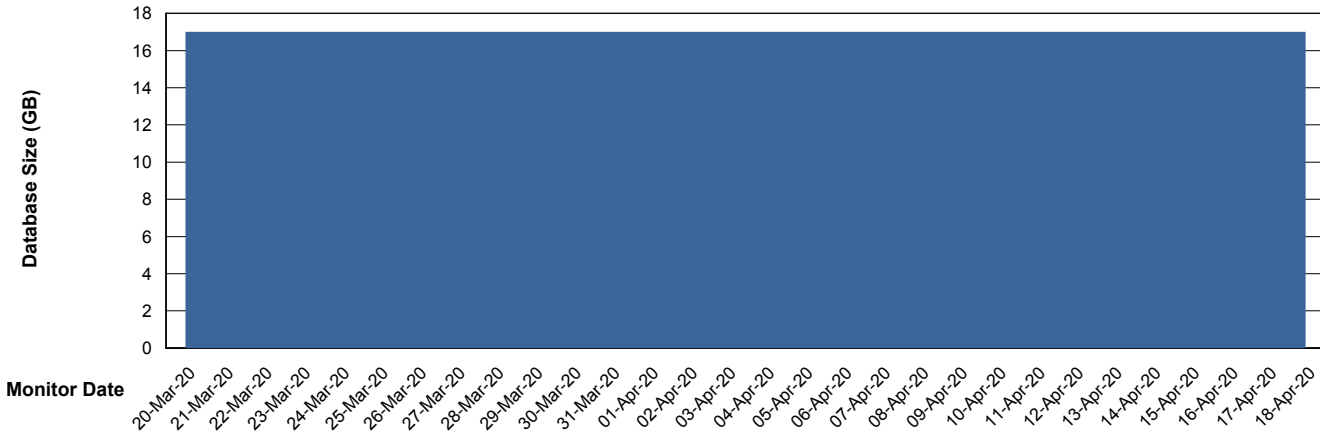

Weekly SLA Customer Report

Customer WBL_Production
Database ID 40

Database Performance WBLDB_Production

Weekly SLA Customer Report

Customer WBL_Production
Database ID 40

Database Performance WBLDB_Standby

Weekly SLA Customer Report

Customer WBL_Production
 Database ID 40

DATABASE SIZE WBLDB_Production

Database growth over last month

Database Tablespace WBLDB_Production

Date	Tablespace Name	Filesize (Gb)	Usedsize (Gb)	Percentage free
18-Apr-20	ABSDATA	9	7	22
	INDX	12	9	25
17-Apr-20	ABSDATA	9	7	22
	INDX	12	9	25
16-Apr-20	ABSDATA	9	7	22
	INDX	12	9	25
15-Apr-20	ABSDATA	9	7	22
	INDX	12	9	25
14-Apr-20	ABSDATA	9	7	22
	INDX	12	9	25
13-Apr-20	ABSDATA	9	7	22
	INDX	12	9	25
12-Apr-20	ABSDATA	9	7	22
	INDX	12	9	25