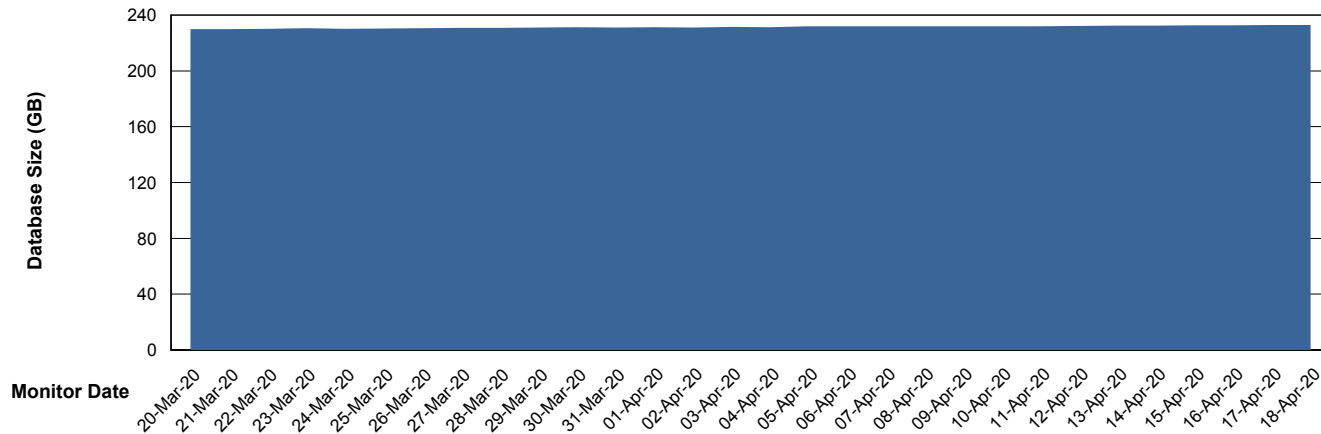

DATABASE SIZE VOSDB_Production

Database growth over last month