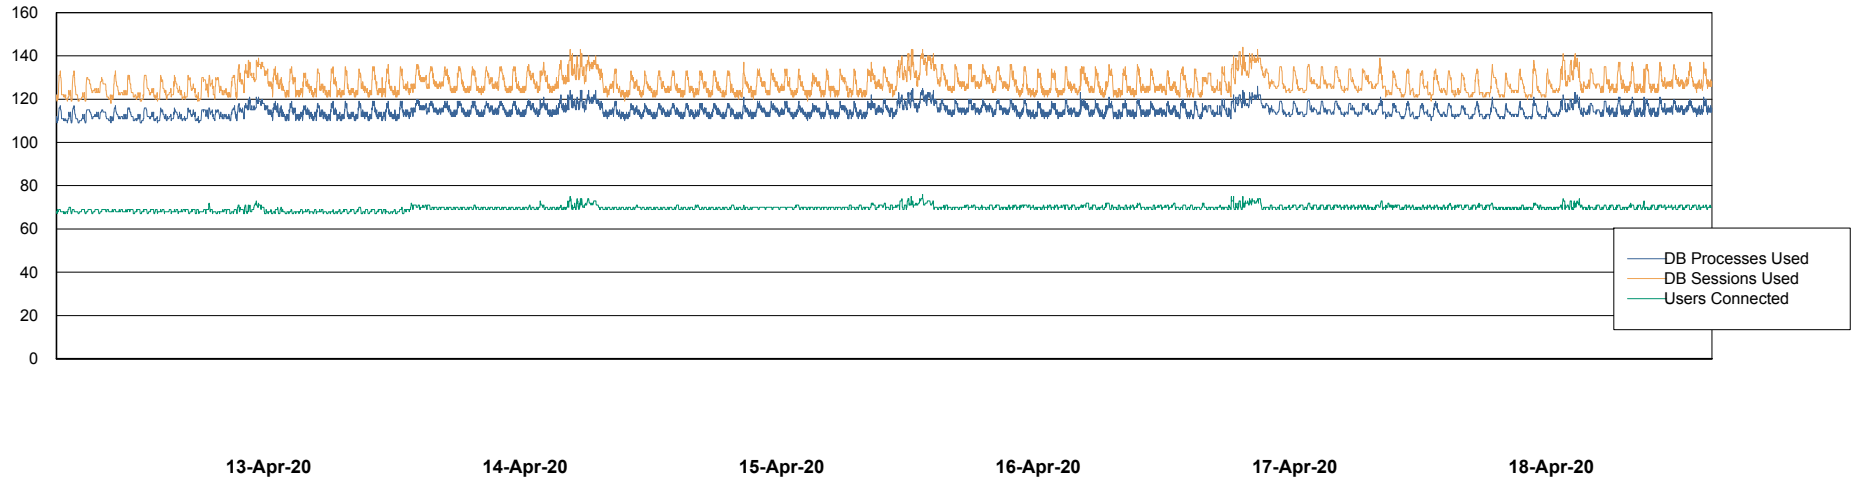

Database Performance VOSBIDB_Production