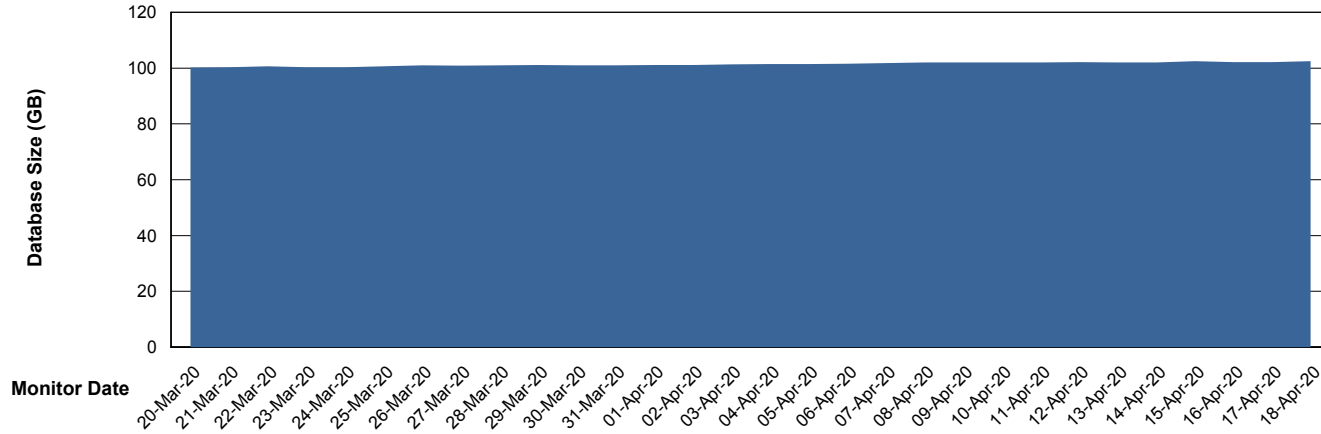

DATABASE SIZE VOSBIDB_Production

Database growth over last month