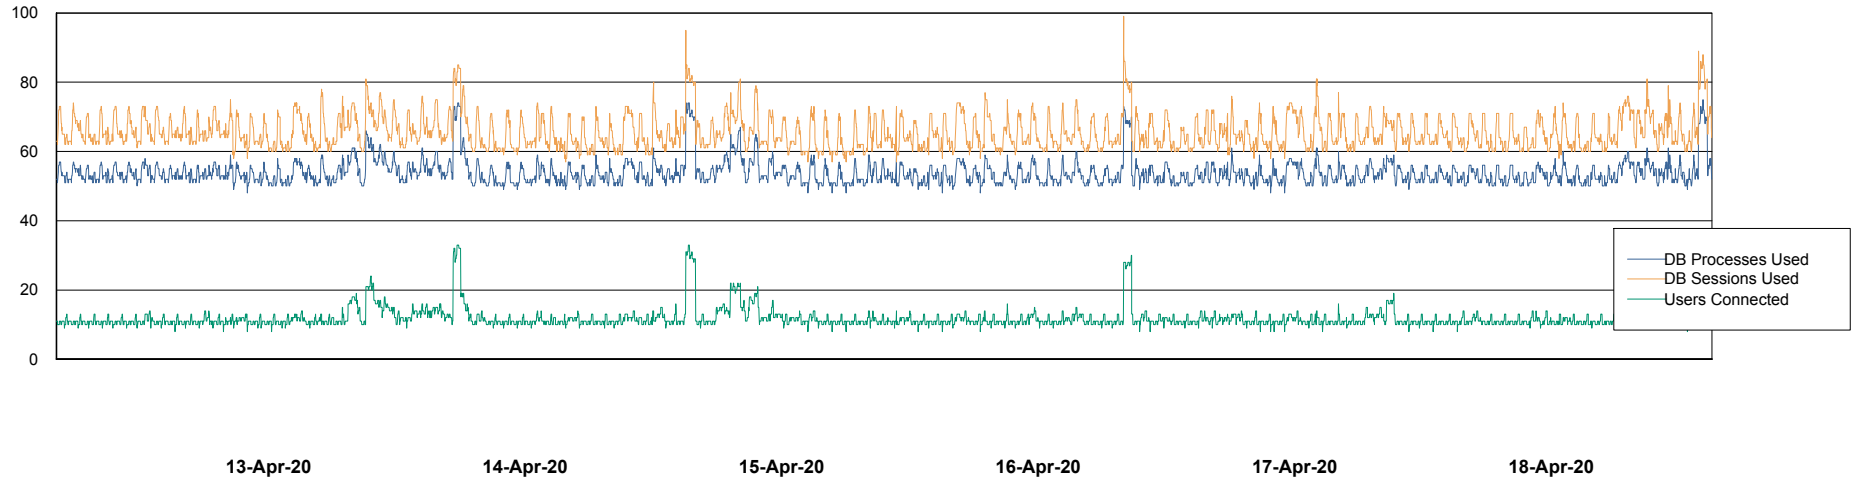

Database Performance VENDB_BI