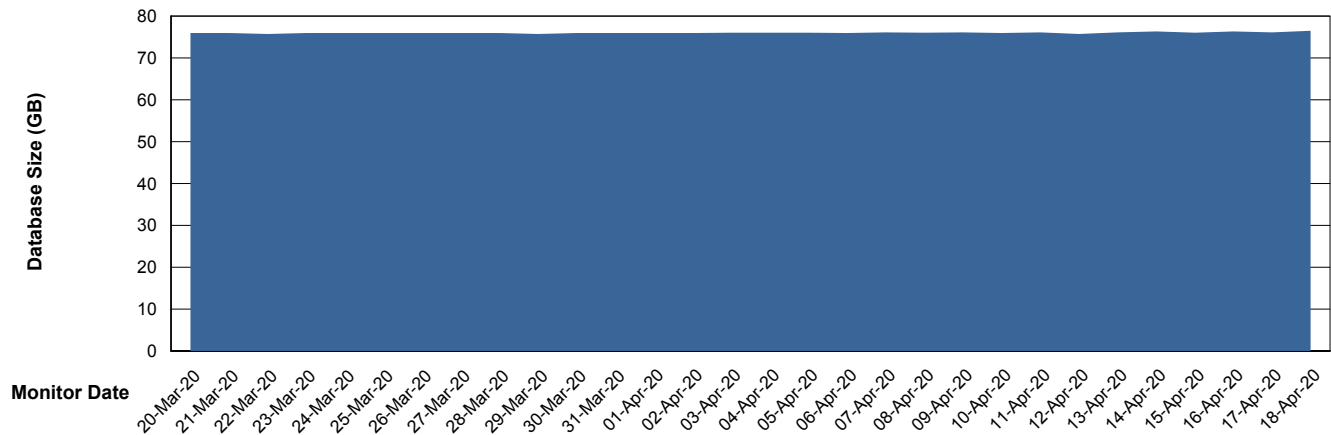

Weekly SLA Customer Report

Customer VEN_Production
Database ID 35

Database Performance VENDB_BI

Weekly SLA Customer Report

Customer VEN_Production
Database ID 35

DATABASE SIZE ABSVEN06 Primary DB 2019

Database growth over last month

DATABASE SIZE VENDB_BI

Database growth over last month

Weekly SLA Customer Report

Customer VEN_Production
Database ID 35

Database Tablespace ABSVEN06 Primary DB 2019

Date	Tablespace Name	Filesize (Gb)	Usedsize (Gb)	Percentage free
18-Apr-20	ABSDATA	132	110	17
	INDX	130	107	18
17-Apr-20	ABSDATA	132	109	17
	INDX	130	107	18
16-Apr-20	ABSDATA	132	109	17
	INDX	130	106	18
15-Apr-20	ABSDATA	132	109	17
	INDX	130	106	18
14-Apr-20	ABSDATA	132	109	17
	INDX	130	106	18
13-Apr-20	ABSDATA	132	109	17
	INDX	130	106	18
12-Apr-20	ABSDATA	132	109	17
	INDX	130	106	18