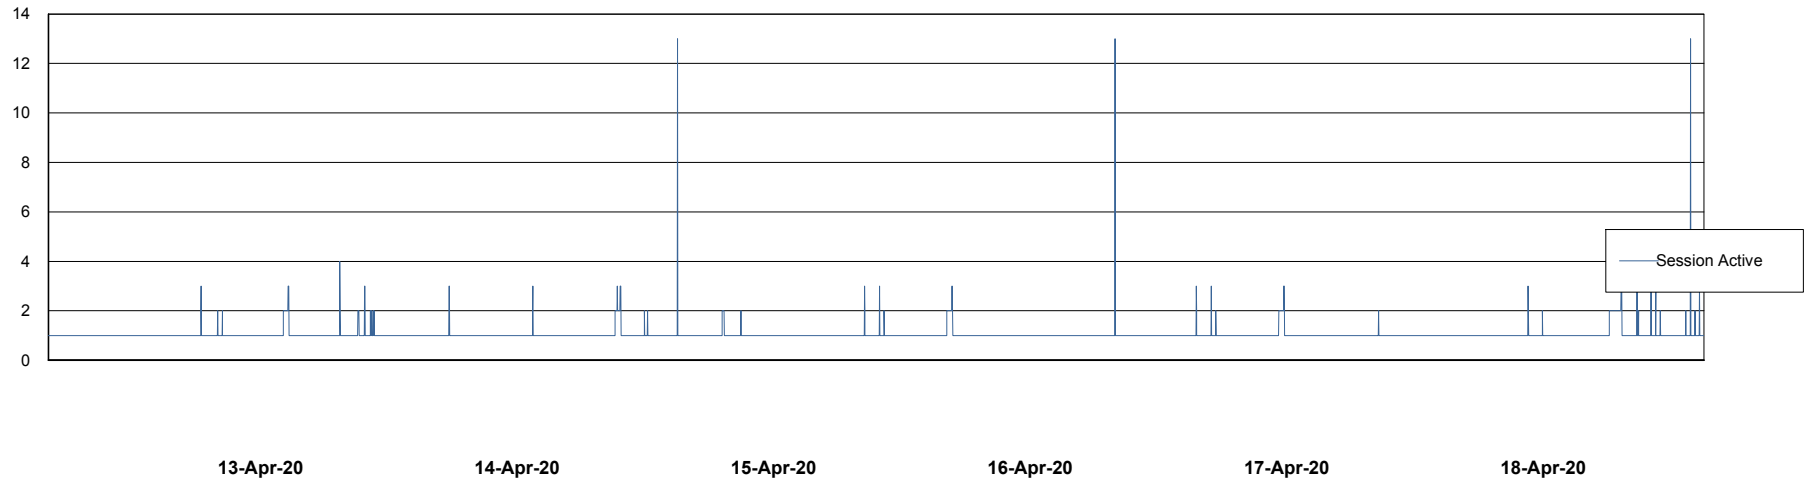

Weekly SLA Customer Report

Customer VEN_Production
Database ID 35

Database Performance ABSVEN06 Primary DB 2019

Weekly SLA Customer Report

Customer VEN_Production
Database ID 35

Database Performance ABSVEN07 Standby DB 2019

Weekly SLA Customer Report

Customer VEN_Production
Database ID 35

Database Performance VENDB_BI

Weekly SLA Customer Report

Customer VEN_Production
Database ID 35

DATABASE SIZE ABSVEN06 Primary DB 2019

Database growth over last month