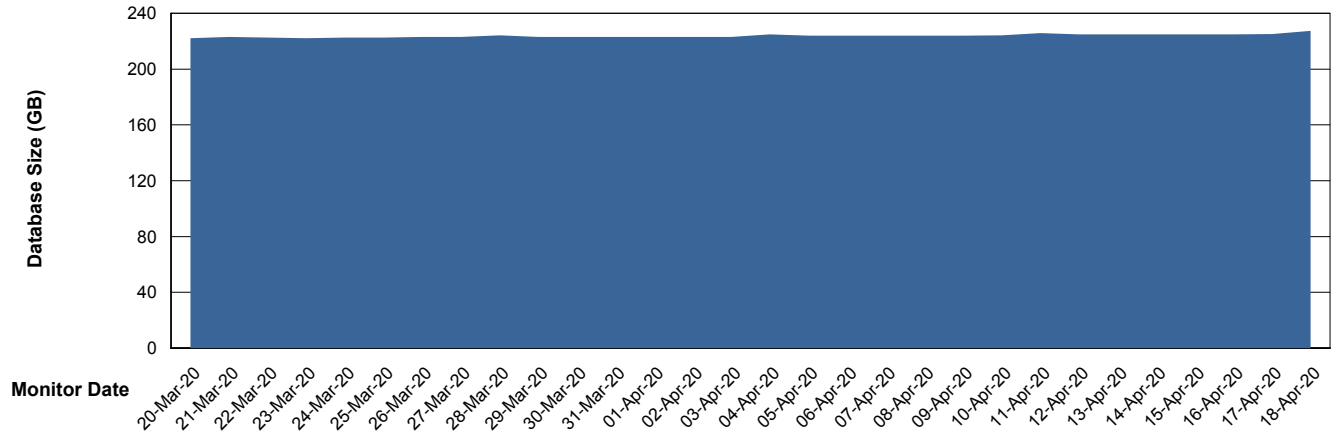

Weekly SLA Customer Report

Customer VEN_Production
Database ID 35

Database Performance VENDB_BI

Weekly SLA Customer Report

Customer VEN_Production
Database ID 35

DATABASE SIZE ABSVEN06 Primary DB 2019

Database growth over last month

DATABASE SIZE VENDB_BI

Database growth over last month

Weekly SLA Customer Report

Customer VEN_Production
Database ID 35

Database Tablespace ABSVEN06 Primary DB 2019

Date	Tablespace Name	Filesize (Gb)	Usedsize (Gb)	Percentage free
18-Apr-20	ABSDATA	132	110	17
	INDX	130	107	18
17-Apr-20	ABSDATA	132	109	17
	INDX	130	107	18
16-Apr-20	ABSDATA	132	109	17
	INDX	130	106	18
15-Apr-20	ABSDATA	132	109	17
	INDX	130	106	18
14-Apr-20	ABSDATA	132	109	17
	INDX	130	106	18
13-Apr-20	ABSDATA	132	109	17
	INDX	130	106	18
12-Apr-20	ABSDATA	132	109	17
	INDX	130	106	18