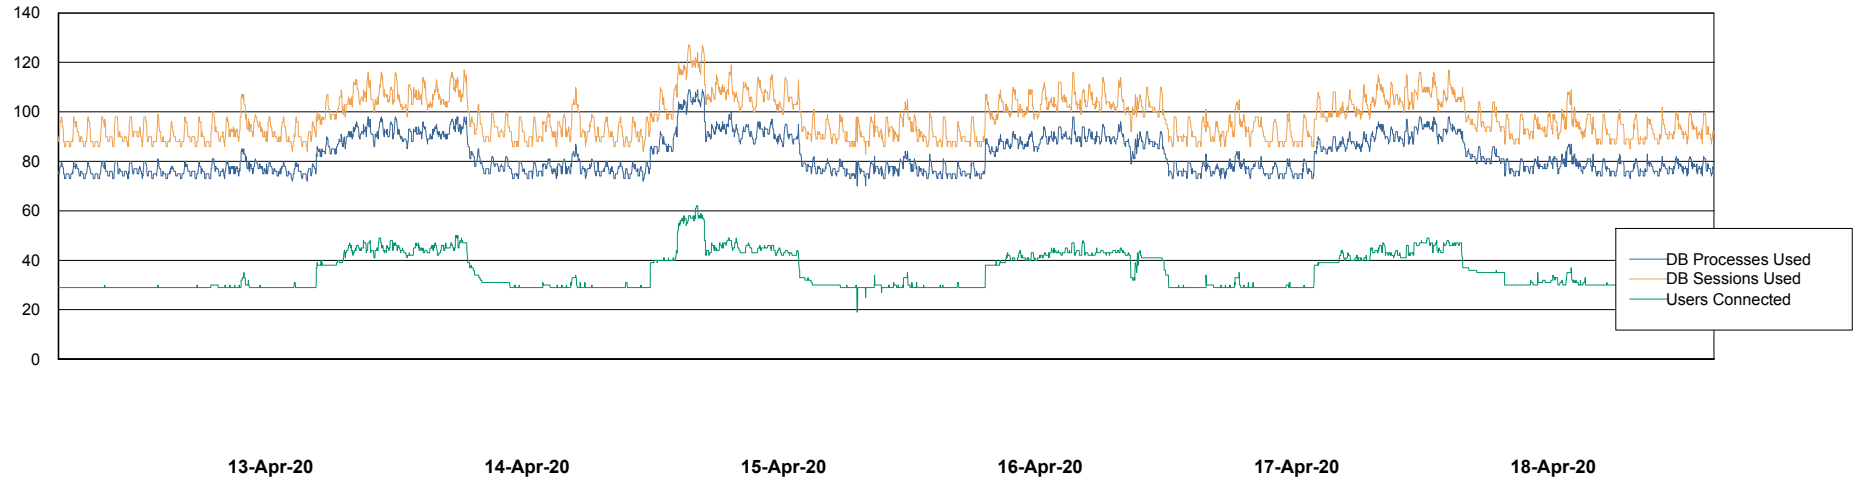

Database Performance ABSVEN06 Primary DB 2019