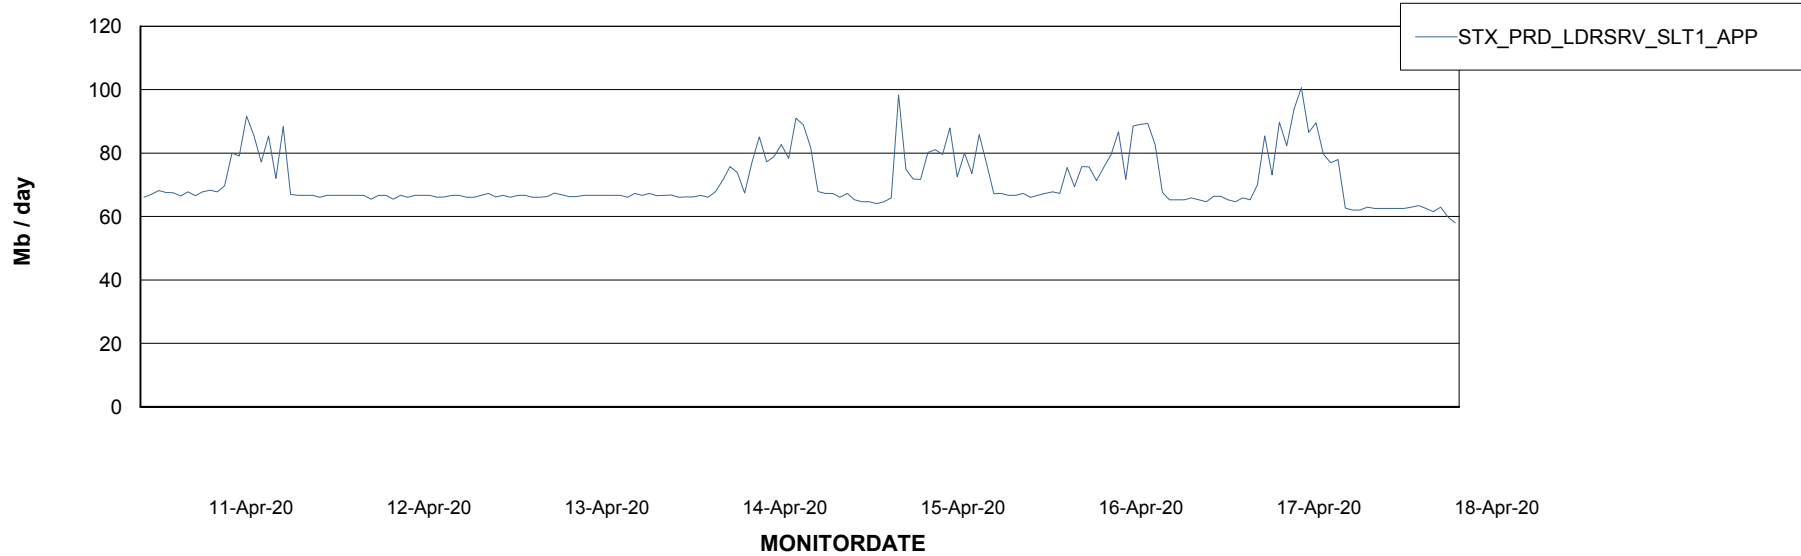

Database Tablespace STXDB_Production

Date	Tablespace Name	Filesize (Gb)	Usedsize (Gb)	Percentage free
18-Apr-20	ABSDATA	8	6	25
	INDX	1	0	100
17-Apr-20	ABSDATA	8	6	25
	INDX	1	0	100
16-Apr-20	ABSDATA	8	6	25
	INDX	1	0	100
15-Apr-20	ABSDATA	8	6	25
	INDX	1	0	100
14-Apr-20	ABSDATA	8	6	25
	INDX	1	0	100
13-Apr-20	ABSDATA	8	6	25
	INDX	1	0	100
12-Apr-20	ABSDATA	8	6	25
	INDX	1	0	100

Weekly SLA Customer Report

Customer STX_Production
Database ID 71

ABSSolute Application Server Services

Avg memory used per ABS Server Service

Avg users per day per ABS server

Weekly SLA Customer Report

Customer STX_Production
Database ID 71