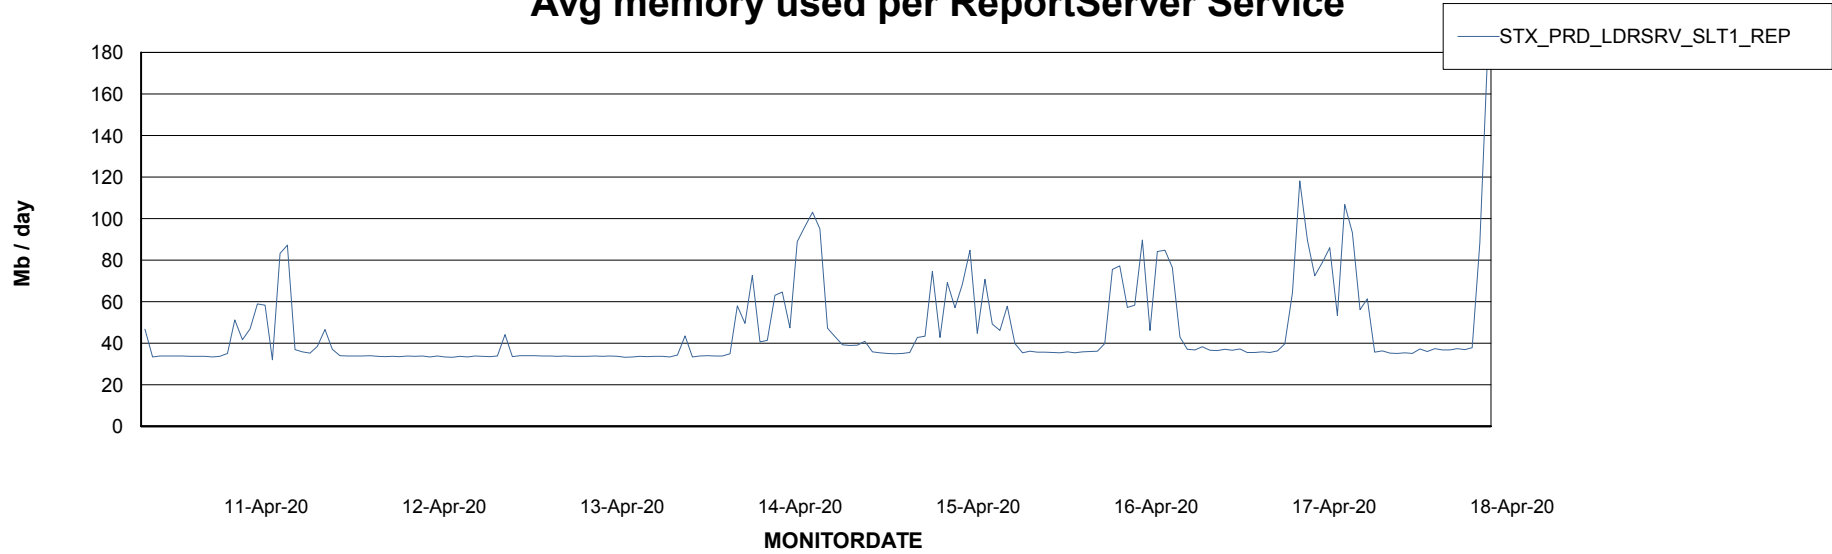

ABSSolute Application ReportServer Services

Avg memory used per ReportServer Service