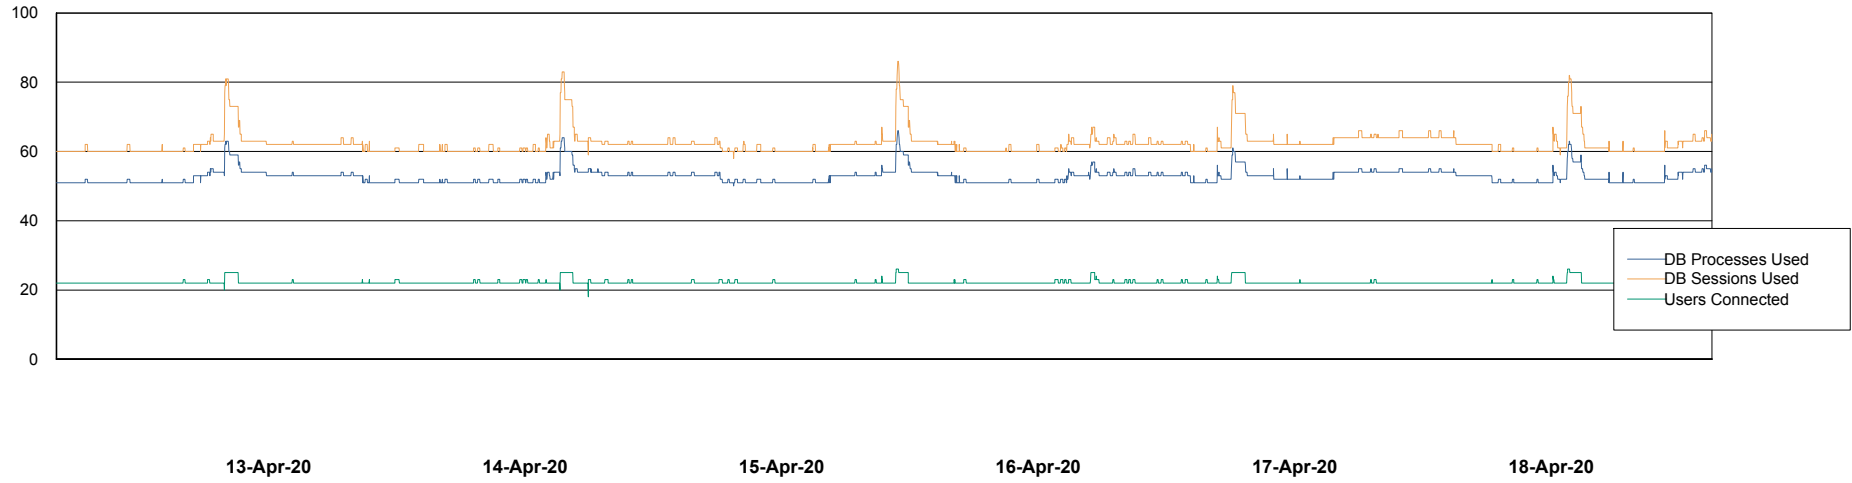

Weekly SLA Customer Report

Customer STX_Production
 Database ID 71

Harddisk Usage STX_PRD_LDRSRV

	Free disk space on c: (%)	Total disk space on c: (Gb)	Free disk space on d: (%)	Total disk space on d: (Gb)
18-Apr-20	11	100	53	400
17-Apr-20	11	100	53	400
16-Apr-20	12	100	53	400
15-Apr-20	11	100	53	400
14-Apr-20	10	100	53	400
13-Apr-20	10	100	53	400
12-Apr-20	10	100	53	400

Weekly SLA Customer Report

Customer STX_Production
Database ID 71

Database Performance STXDB_Production

Weekly SLA Customer Report

Customer STX_Production
 Database ID 71

DATABASE SIZE STXDB_Production

Database growth over last month