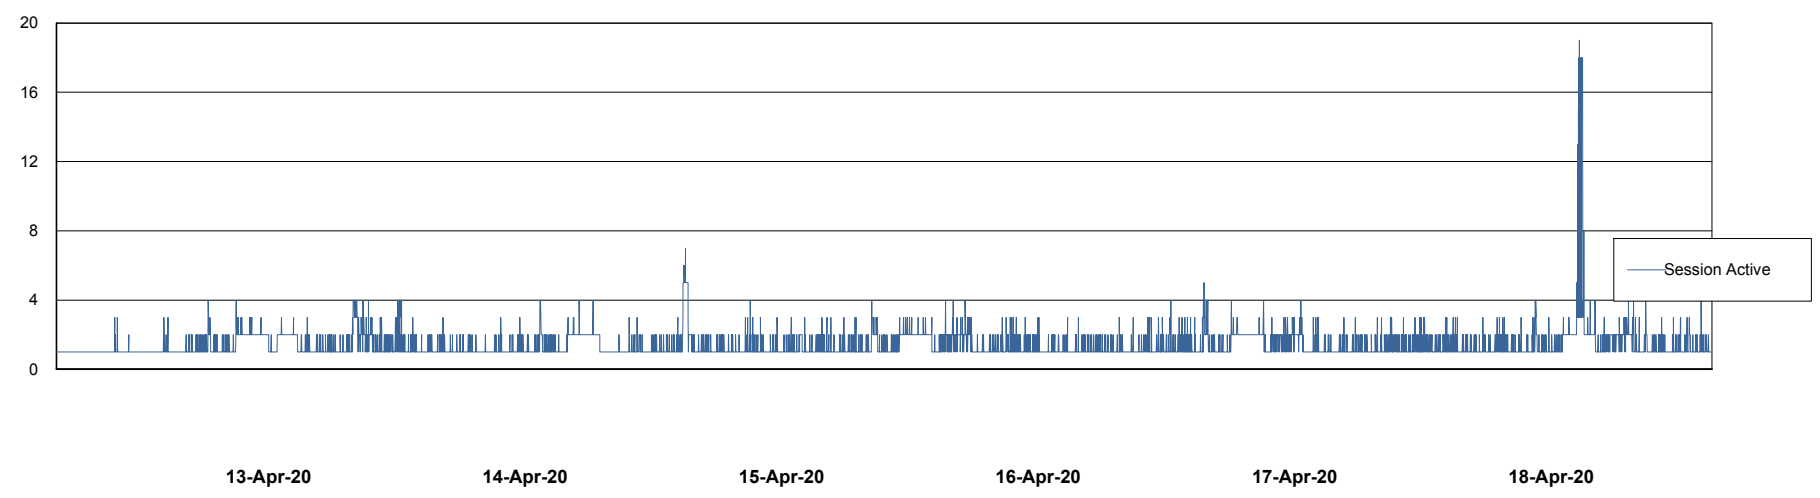

Weekly SLA Customer Report

Customer STK_Production
 Database ID 82

Harddisk Usage STK_STAABSDB2 Standby DB Server

	Free disk space on c: (%)	Total disk space on c: (Gb)	Free disk space on d: (%)	Total disk space on d: (Gb)	Free disk space on e: (%)	Total disk space on e: (Gb)	Total disk space on f: (Gb)
18-Apr-20	71	99	42	350	26	1,000	0
17-Apr-20	71	99	42	350	26	1,000	0
16-Apr-20	71	99	42	350	26	1,000	0
15-Apr-20	71	99	42	350	26	1,000	0
14-Apr-20	71	99	41	350	26	1,000	0
13-Apr-20	69	99	42	350	26	1,000	0
12-Apr-20	69	99	41	350	26	1,000	0

Weekly SLA Customer Report

Customer STK_Production
Database ID 82

Database Performance STKDB_ABS1 Production Database

Weekly SLA Customer Report

Customer STK_Production
Database ID 82

Database Performance STKDB_ABS1SB Standby Database