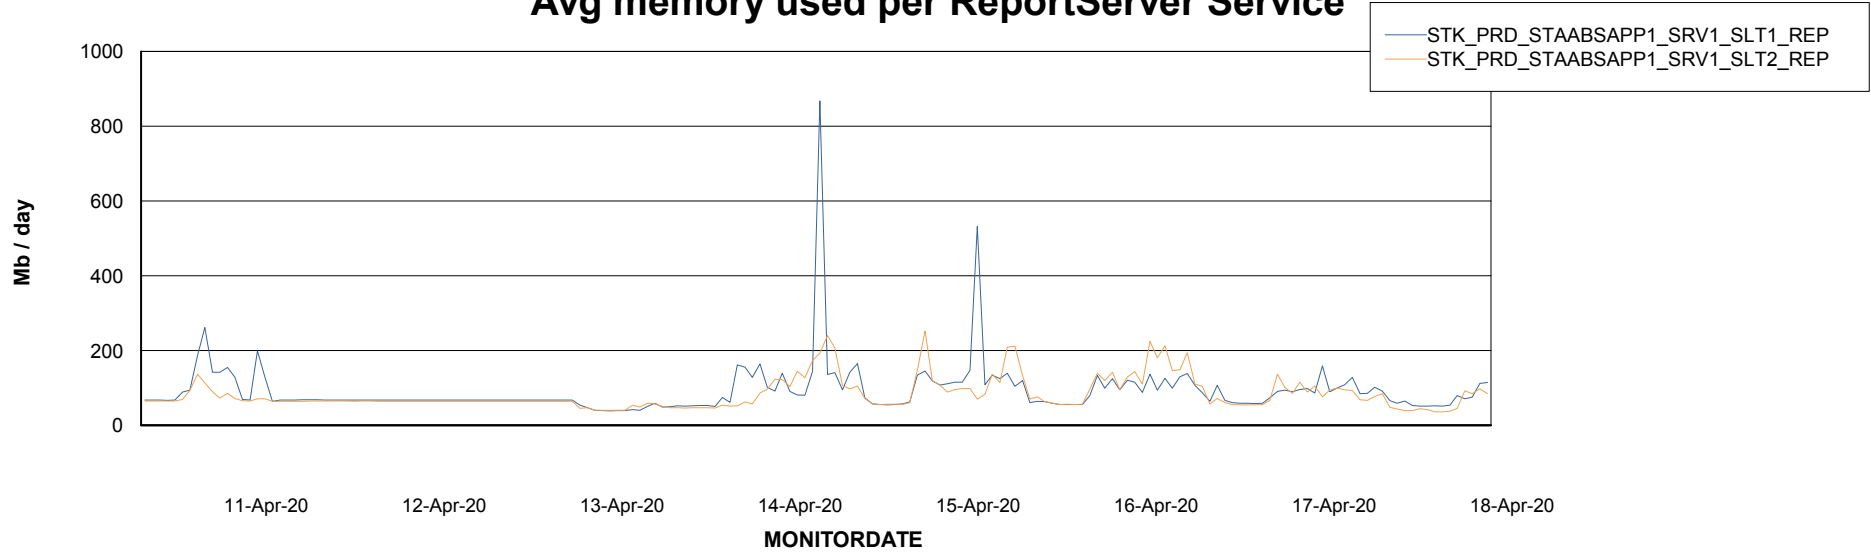

Avg memory used per ABS Server Service

Avg users per day per ABS server

Weekly SLA Customer Report

Customer STK_Production
Database ID 82

ABSSolute Application ReportServer Services

Avg memory used per ReportServer Service