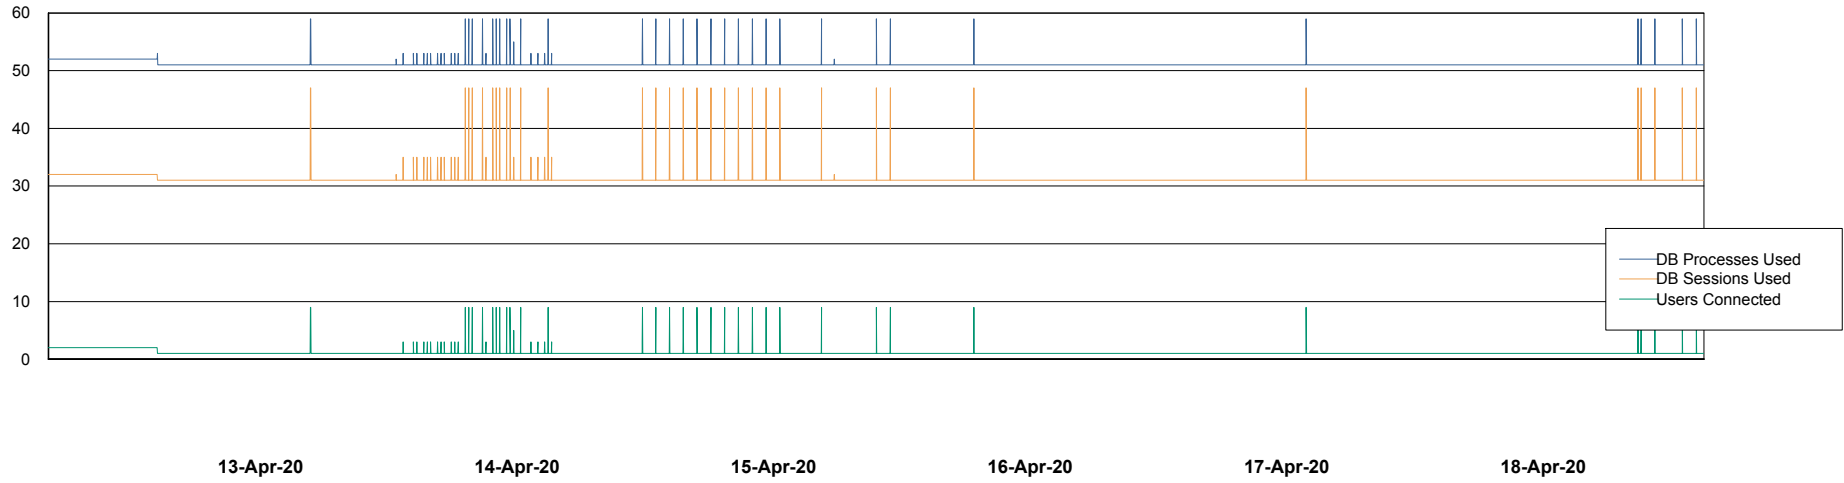

Weekly SLA Customer Report

Customer STK_Production
Database ID 82

Database Performance STKDB_ABS1 Production Database

Weekly SLA Customer Report

Customer STK_Production
Database ID 82

Database Performance STKDB_ABS1SB Standby Database