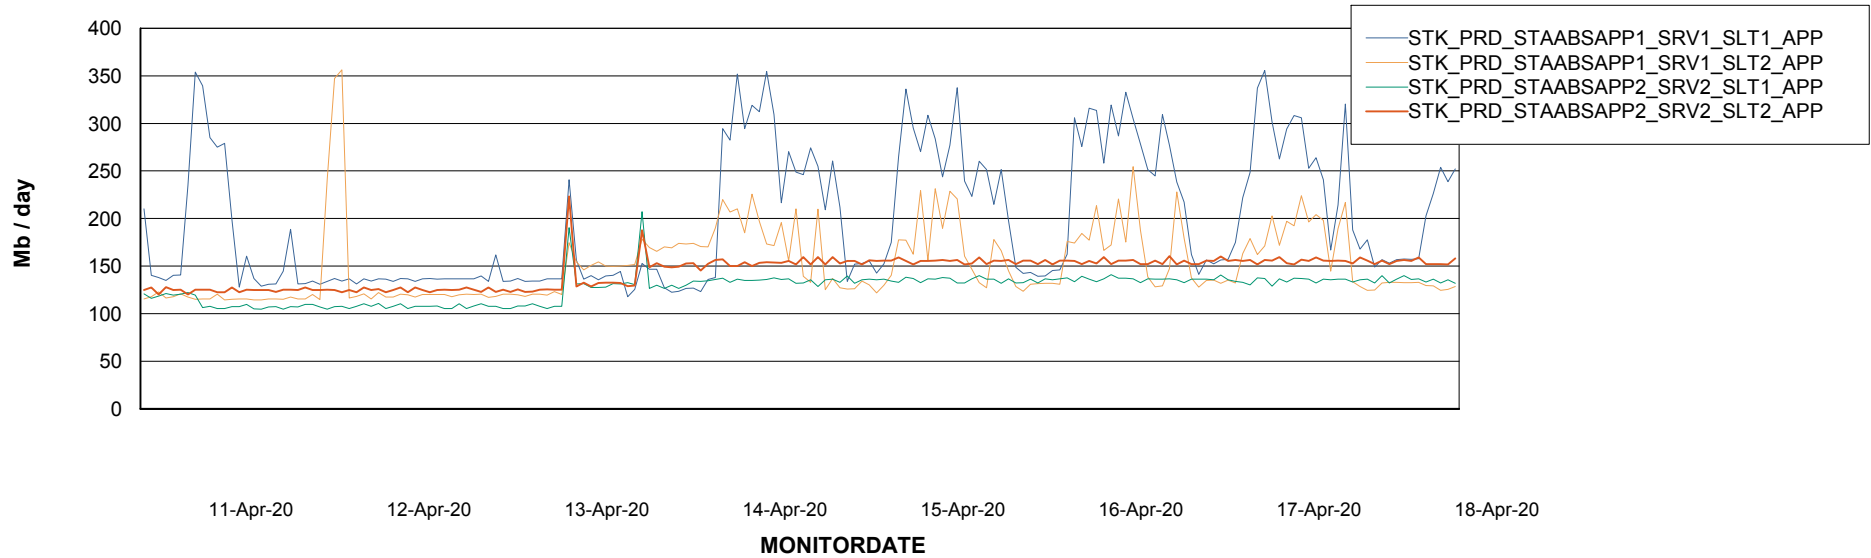

ABSolute Application Server Services

Avg memory used per ABS Server Service