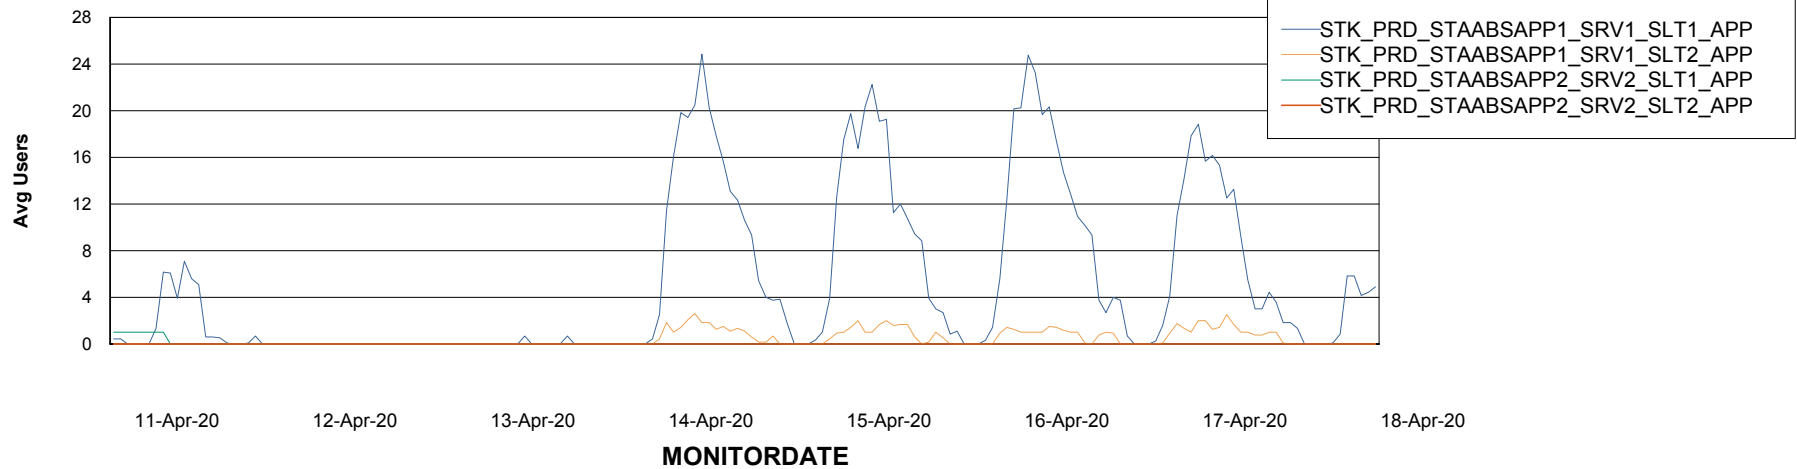

Avg users per day per ABS server