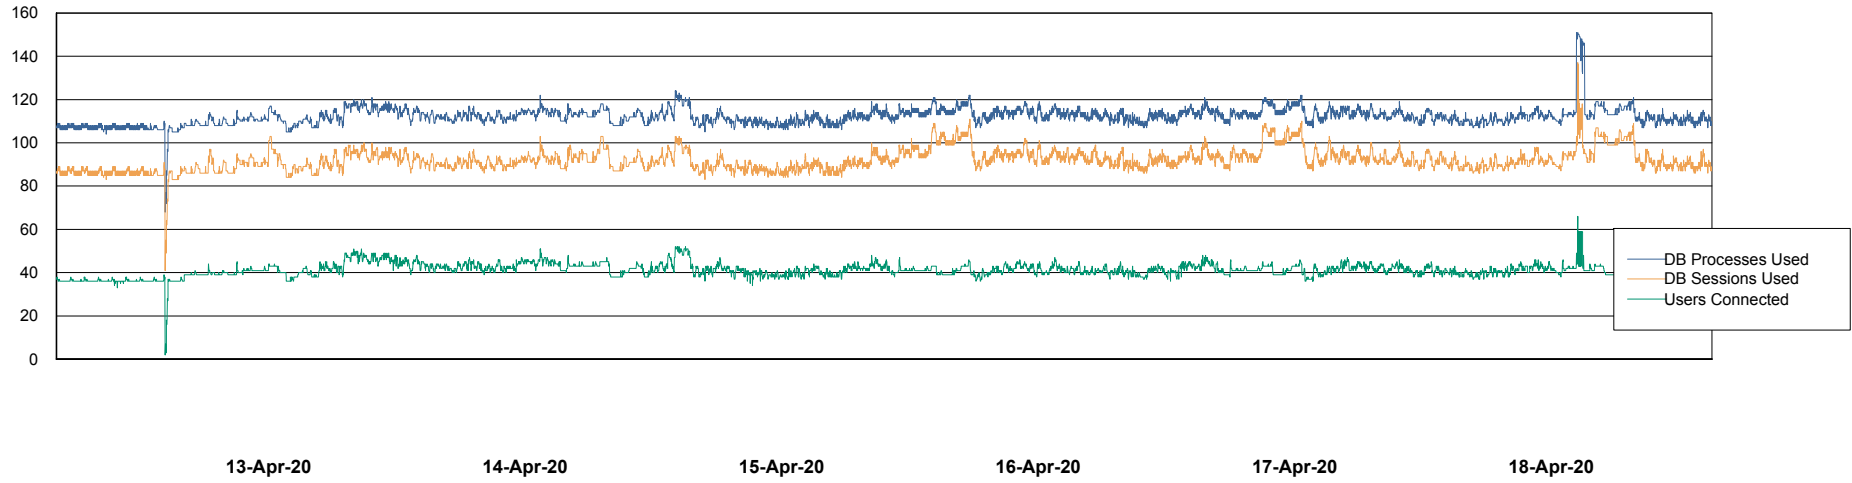

Database Performance STKDB_ABS1 Production Database