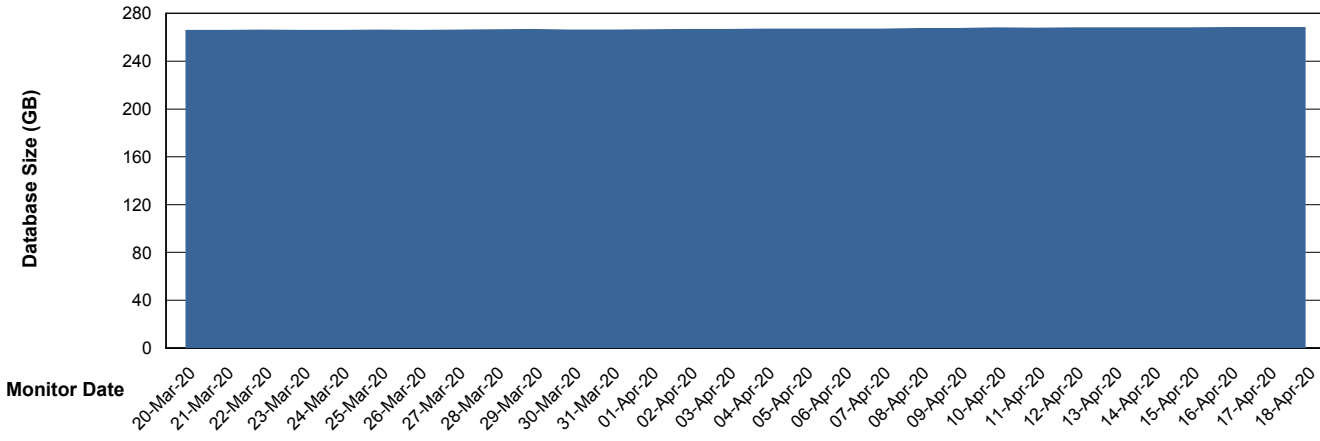

Weekly SLA Customer Report

Customer STK_Production
Database ID 82

Database Performance STKDB_ABS1 Production Database

Weekly SLA Customer Report

Customer STK_Production
Database ID 82

Database Performance STKDB_ABS1SB Standby Database

Weekly SLA Customer Report

Customer STK_Production
 Database ID 82

DATABASE SIZE STKDB_ABS1 Production Database

Database growth over last month

Database Tablespace STKDB_ABS1 Production Database

Date	Tablespace Name	Filesize (Gb)	Usedsize (Gb)	Percentage free
18-Apr-20	ABSDATA	177	110	38
	INDX	182	149	18
17-Apr-20	ABSDATA	177	110	38
	INDX	182	149	18
16-Apr-20	ABSDATA	177	110	38
	INDX	182	149	18
15-Apr-20	ABSDATA	177	110	38
	INDX	182	149	18
14-Apr-20	ABSDATA	177	111	37
	INDX	182	149	18
13-Apr-20	ABSDATA	177	110	38
	INDX	182	149	18
12-Apr-20	ABSDATA	177	110	38
	INDX	182	149	18