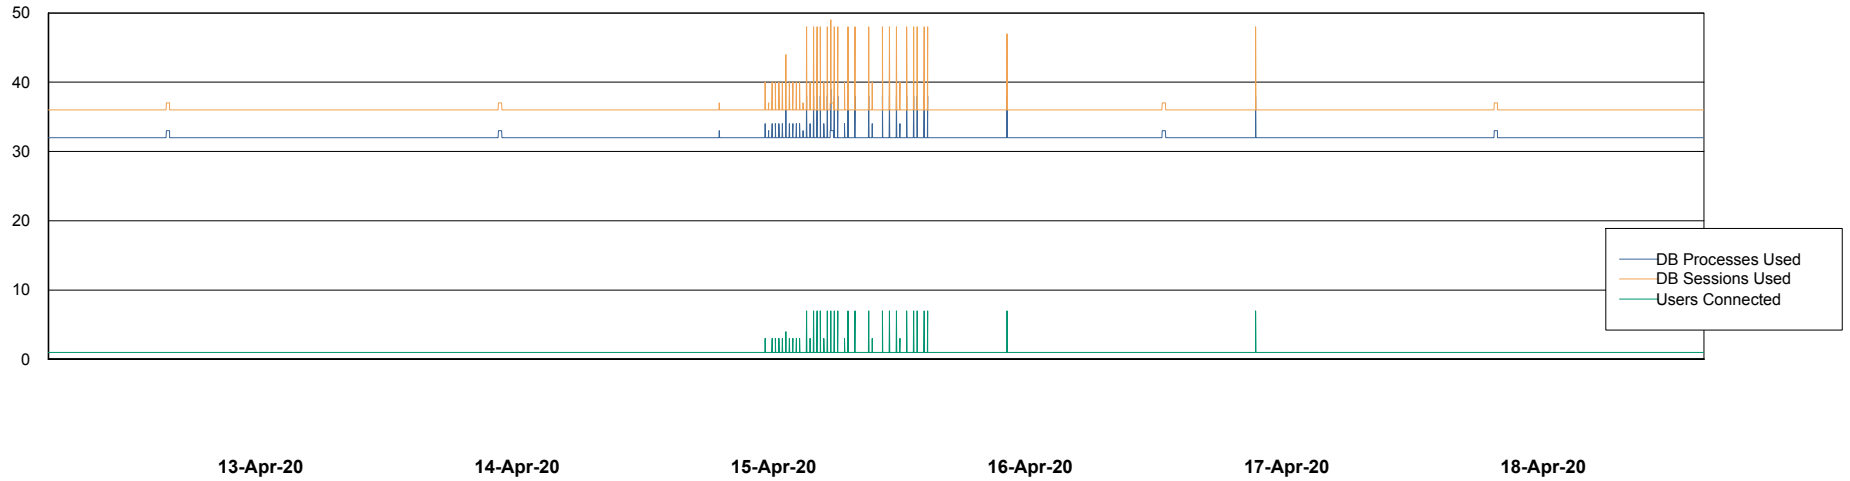

Weekly SLA Customer Report

Customer SPI_Production
Database ID 49

Database Performance SPIDB_Production

Weekly SLA Customer Report

Customer SPI_Production
Database ID 49

Database Performance SPIDB_Standby

Weekly SLA Customer Report