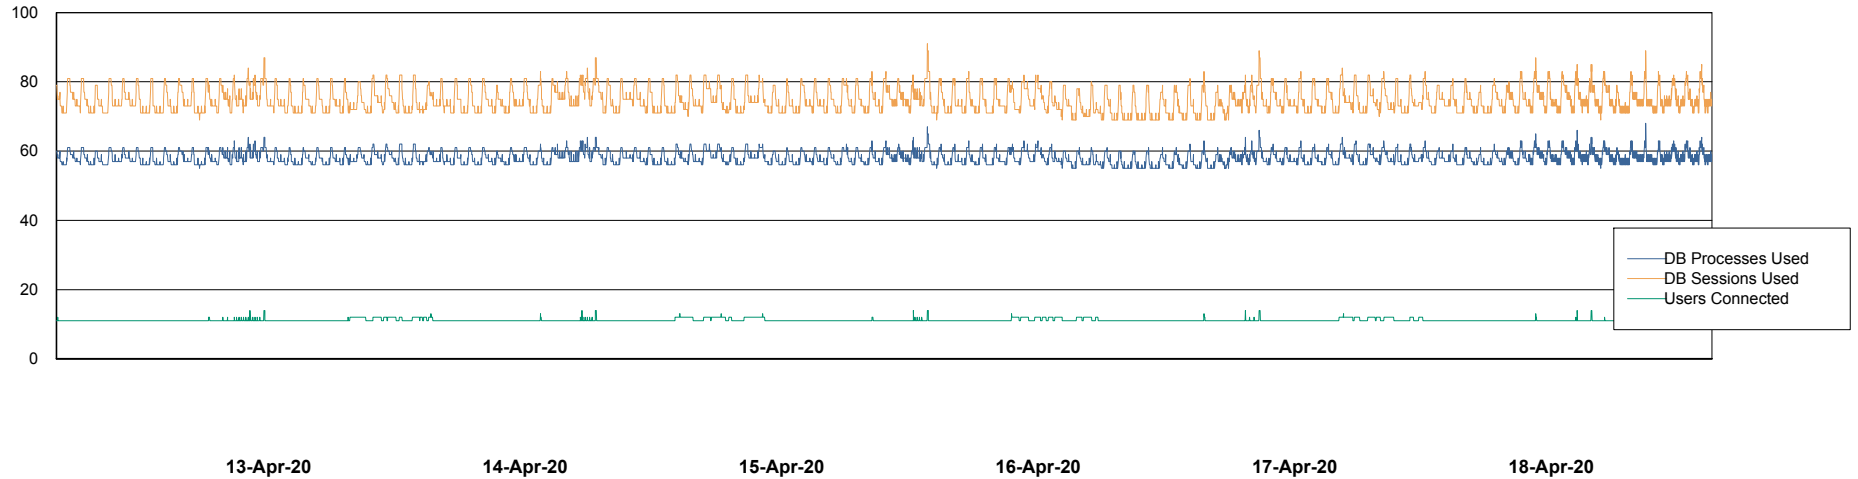

Harddisk Usage SPI_Webserver

| | Free disk space on c: (%) | Total disk space on c: (Gb) | Free disk space on d: (%) | Total disk space on d: (Gb) |
|-----------|---------------------------|-----------------------------|---------------------------|-----------------------------|
| 18-Apr-20 | 55 | 79 | 24 | 100 |
| 17-Apr-20 | 55 | 79 | 25 | 100 |
| 16-Apr-20 | 55 | 79 | 25 | 100 |
| 15-Apr-20 | 55 | 79 | 26 | 100 |
| 14-Apr-20 | 56 | 79 | 27 | 100 |
| 13-Apr-20 | 56 | 79 | 27 | 100 |
| 12-Apr-20 | 56 | 79 | 28 | 100 |

Weekly SLA Customer Report

Customer SPI_Production
Database ID 49

Database Performance SPIDB_Production

Weekly SLA Customer Report

Customer SPI_Production
Database ID 49

Database Performance SPIDB_Standby

Weekly SLA Customer Report