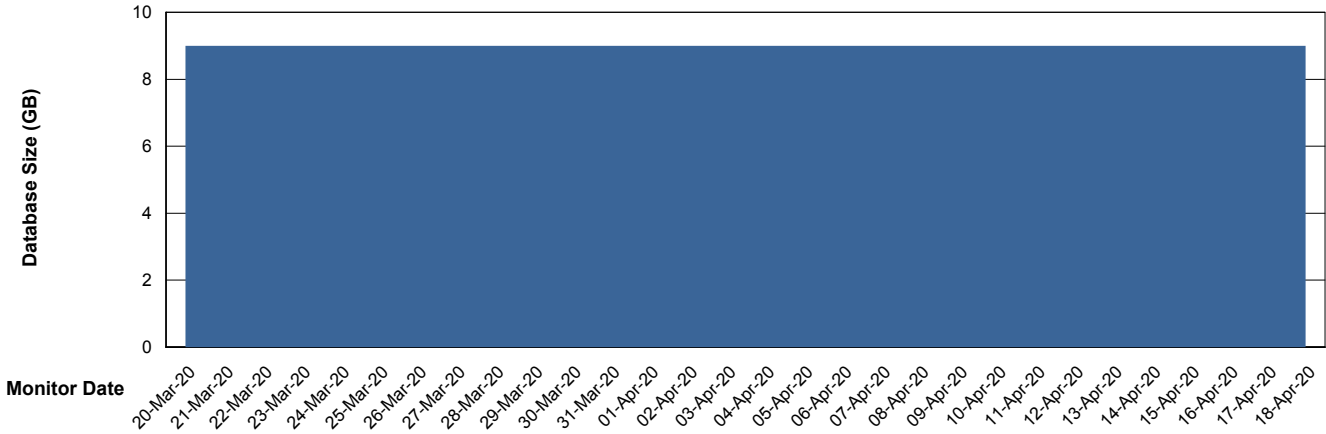

Weekly SLA Customer Report

Customer SPI_Production
Database ID 49

Database Performance SPIDB_Production

Weekly SLA Customer Report

Customer SPI_Production
Database ID 49

Database Performance SPIDB_Standby

Weekly SLA Customer Report

Customer SPI_Production
 Database ID 49

DATABASE SIZE SPIDB_Production

Database growth over last month

Database Tablespace SPIDB_Production

| Date | Tablespace Name | Filesize (Gb) | Usedsize (Gb) | Percentage free |
|-----------|-----------------|---------------|---------------|-----------------|
| 18-Apr-20 | ABSDATA | 4 | 2 | 50 |
| | INDX | 8 | 4 | 50 |
| 17-Apr-20 | ABSDATA | 4 | 2 | 50 |
| | INDX | 8 | 4 | 50 |
| 16-Apr-20 | ABSDATA | 4 | 2 | 50 |
| | INDX | 8 | 4 | 50 |
| 15-Apr-20 | ABSDATA | 4 | 2 | 50 |
| | INDX | 8 | 4 | 50 |
| 14-Apr-20 | ABSDATA | 4 | 2 | 50 |
| | INDX | 8 | 4 | 50 |
| 13-Apr-20 | ABSDATA | 4 | 2 | 50 |
| | INDX | 8 | 4 | 50 |
| 12-Apr-20 | ABSDATA | 4 | 2 | 50 |
| | INDX | 8 | 4 | 50 |