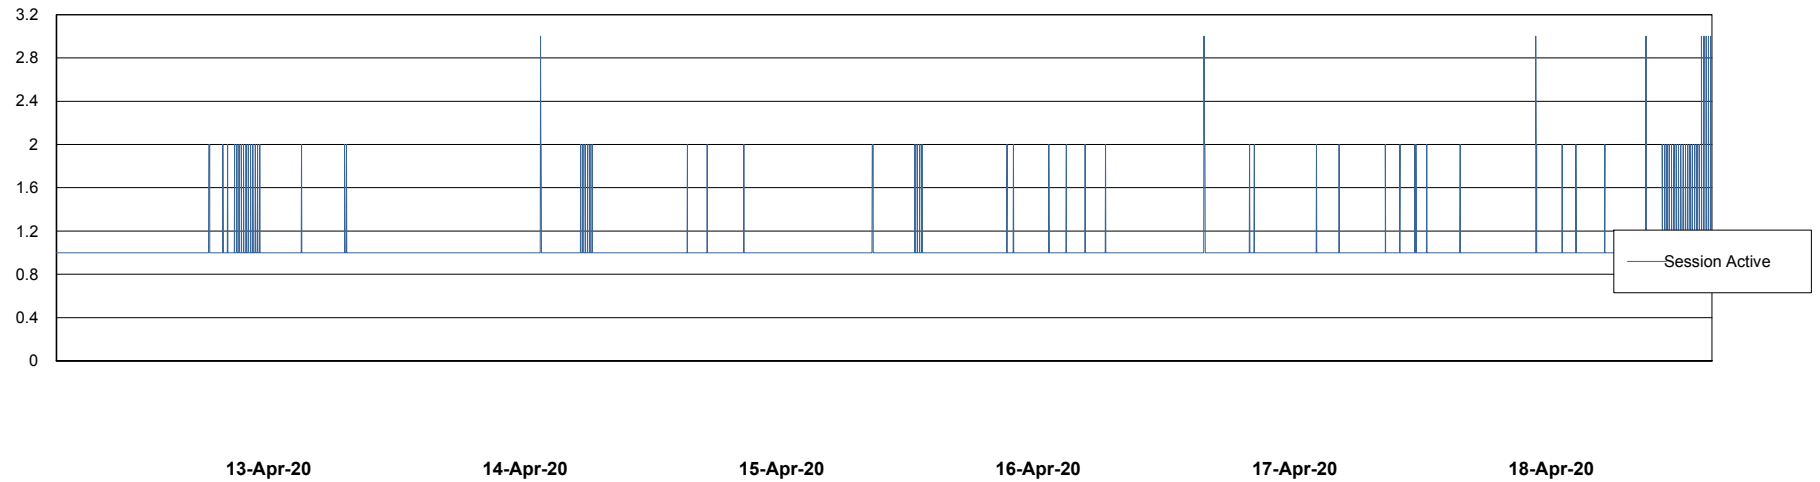

Harddisk Usage SPI_Webserver

| | Free disk space on c: (%) | Total disk space on c: (Gb) | Free disk space on d: (%) | Total disk space on d: (Gb) |
|-----------|---------------------------|-----------------------------|---------------------------|-----------------------------|
| 18-Apr-20 | 55 | 79 | 24 | 100 |
| 17-Apr-20 | 55 | 79 | 25 | 100 |
| 16-Apr-20 | 55 | 79 | 25 | 100 |
| 15-Apr-20 | 55 | 79 | 26 | 100 |
| 14-Apr-20 | 56 | 79 | 27 | 100 |
| 13-Apr-20 | 56 | 79 | 27 | 100 |
| 12-Apr-20 | 56 | 79 | 28 | 100 |

Weekly SLA Customer Report

Customer SPI_Production
Database ID 49

Database Performance SPIDB_Production

Weekly SLA Customer Report

Customer SPI_Production
Database ID 49

Database Performance SPIDB_Standby

Weekly SLA Customer Report