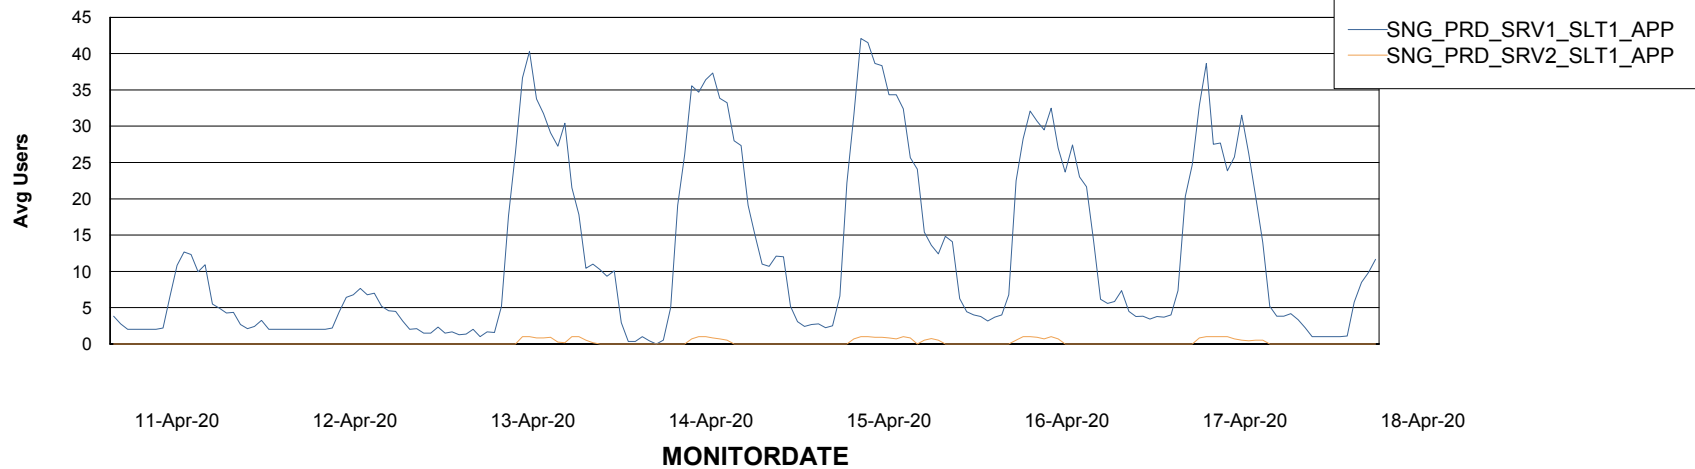

Avg users per day per ABS server