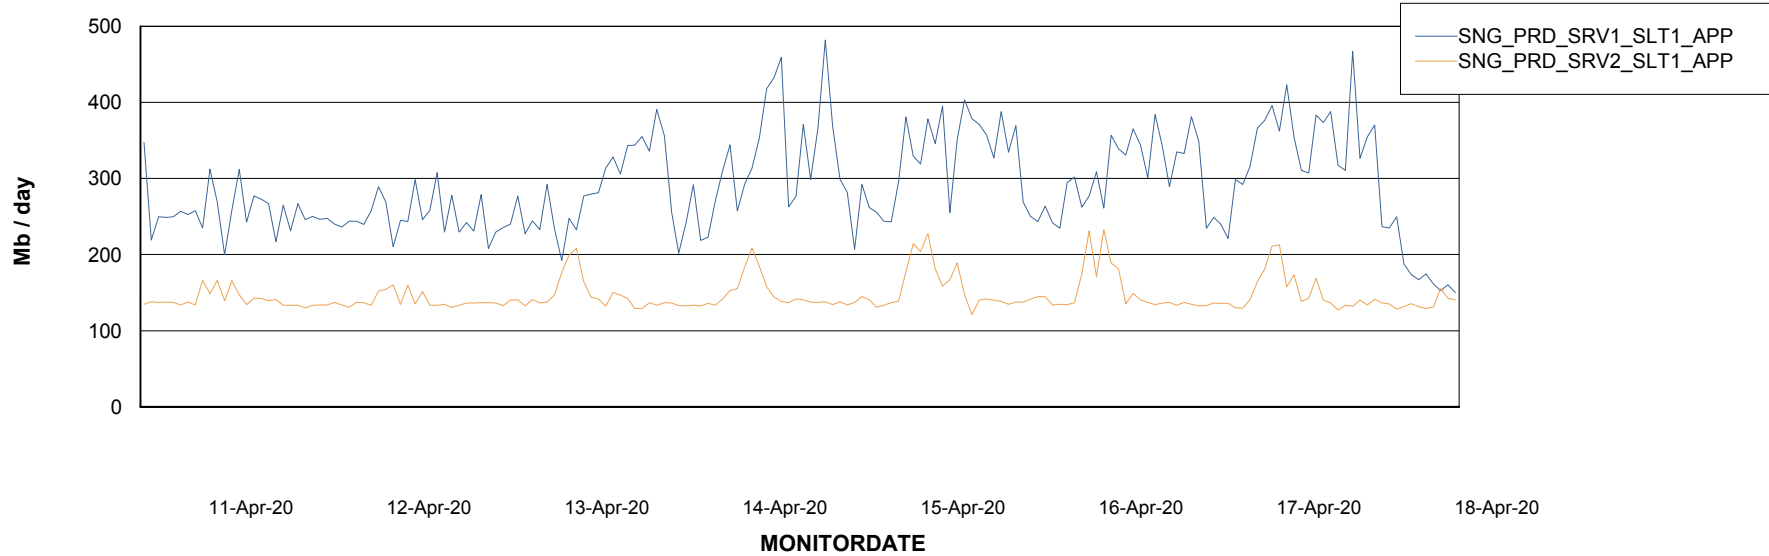

ABSSolute Application Server Services

Avg memory used per ABS Server Service