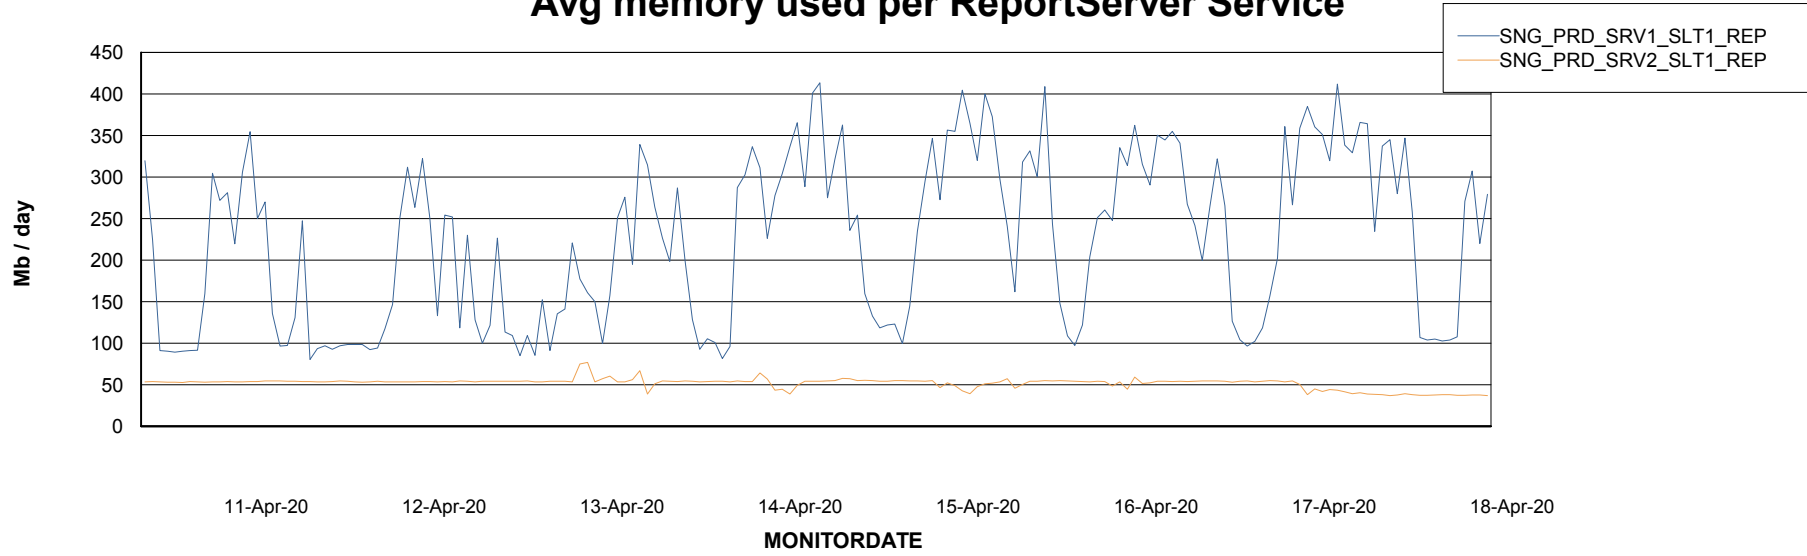

ABSSolute Application ReportServer Services

Avg memory used per ReportServer Service