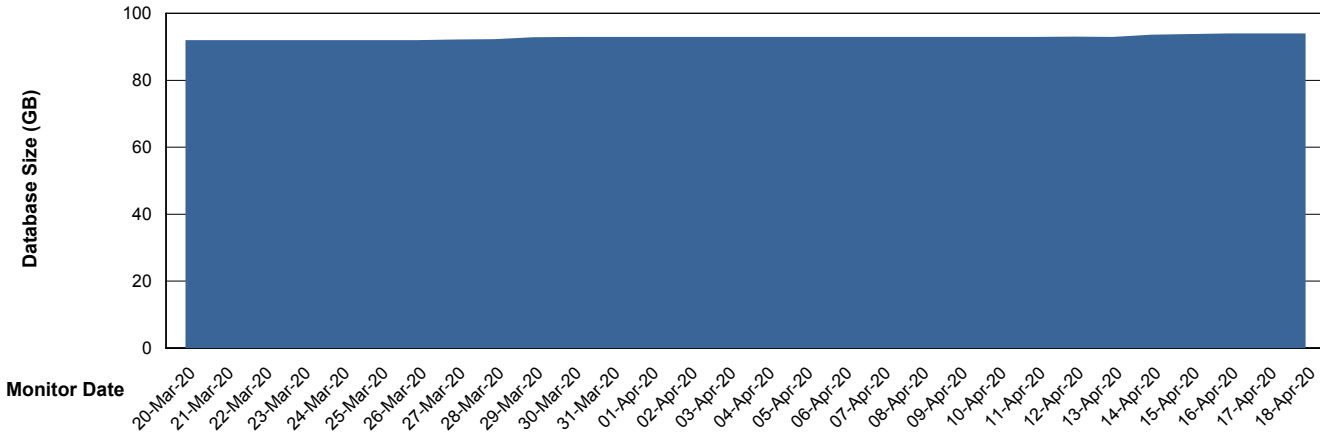

DATABASE SIZE SNGDB_Production

Database growth over last month

Database Tablespace SNGDB_Production

Date	Tablespace Name	Filesize (Gb)	Usedsize (Gb)	Percentage free
18-Apr-20	ABSDATA	40	23	43
	INDX	80	55	31
17-Apr-20	ABSDATA	40	23	43
	INDX	80	55	31
16-Apr-20	ABSDATA	40	23	43
	INDX	80	54	33
15-Apr-20	ABSDATA	40	22	45
	INDX	80	54	33
14-Apr-20	ABSDATA	40	22	45
	INDX	80	54	33
13-Apr-20	ABSDATA	40	22	45
	INDX	80	54	33
12-Apr-20	ABSDATA	40	22	45
	INDX	80	54	33