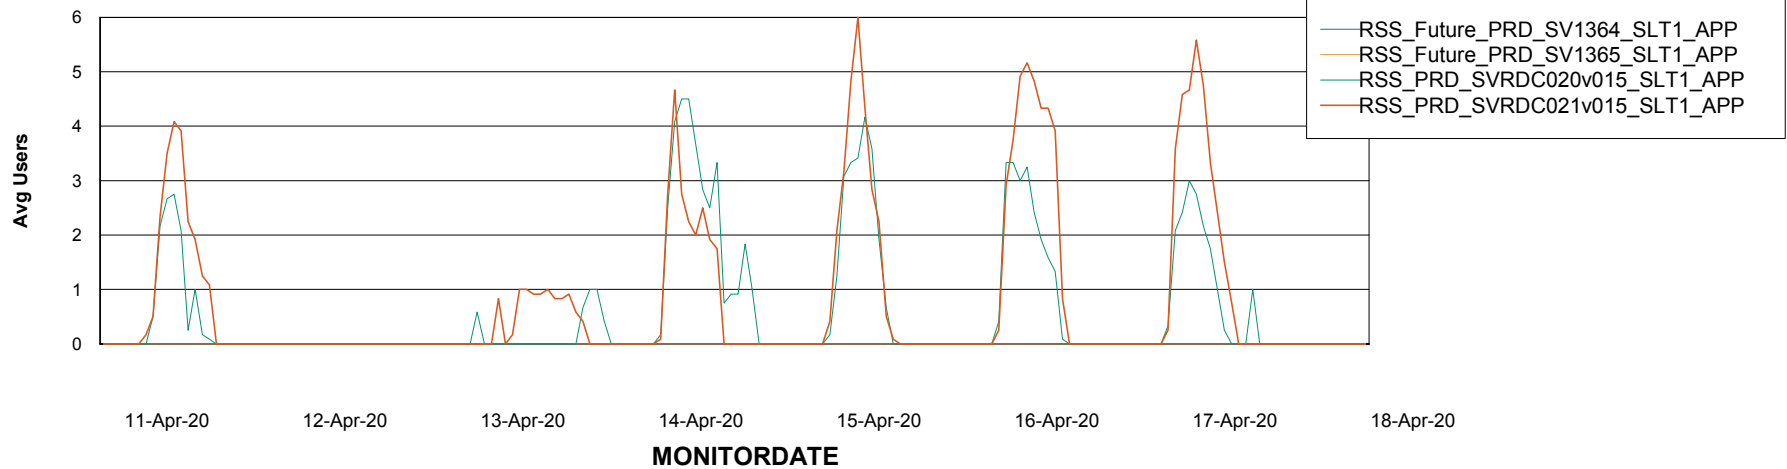

Weekly SLA Customer Report

Customer RSS Production
Database ID 52

ABSSolute Application Server Services

Avg memory used per ABS Server Service

Avg users per day per ABS server

Weekly SLA Customer Report

Customer RSS Production
Database ID 52