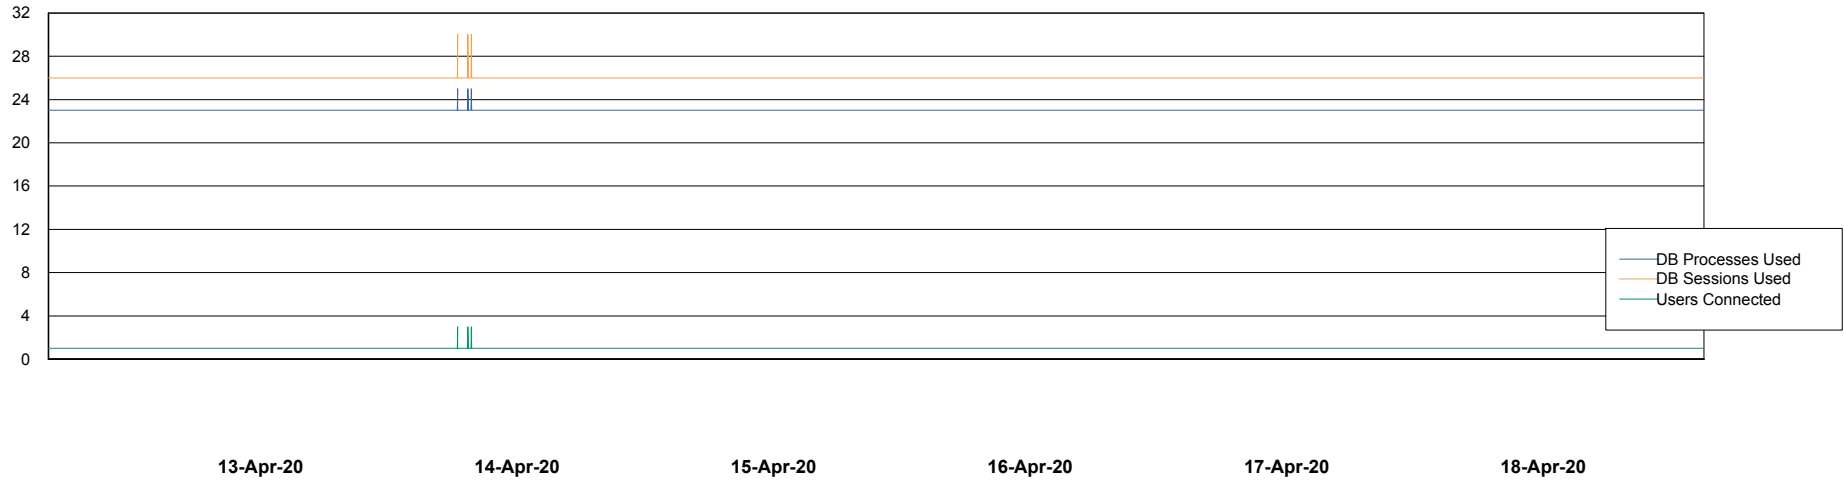

Weekly SLA Customer Report

Customer RSS Production
Database ID 52

Database Performance RSSDB_Production

Weekly SLA Customer Report

Customer RSS Production
Database ID 52

Database Performance RSSDB_Standby

Weekly SLA Customer Report