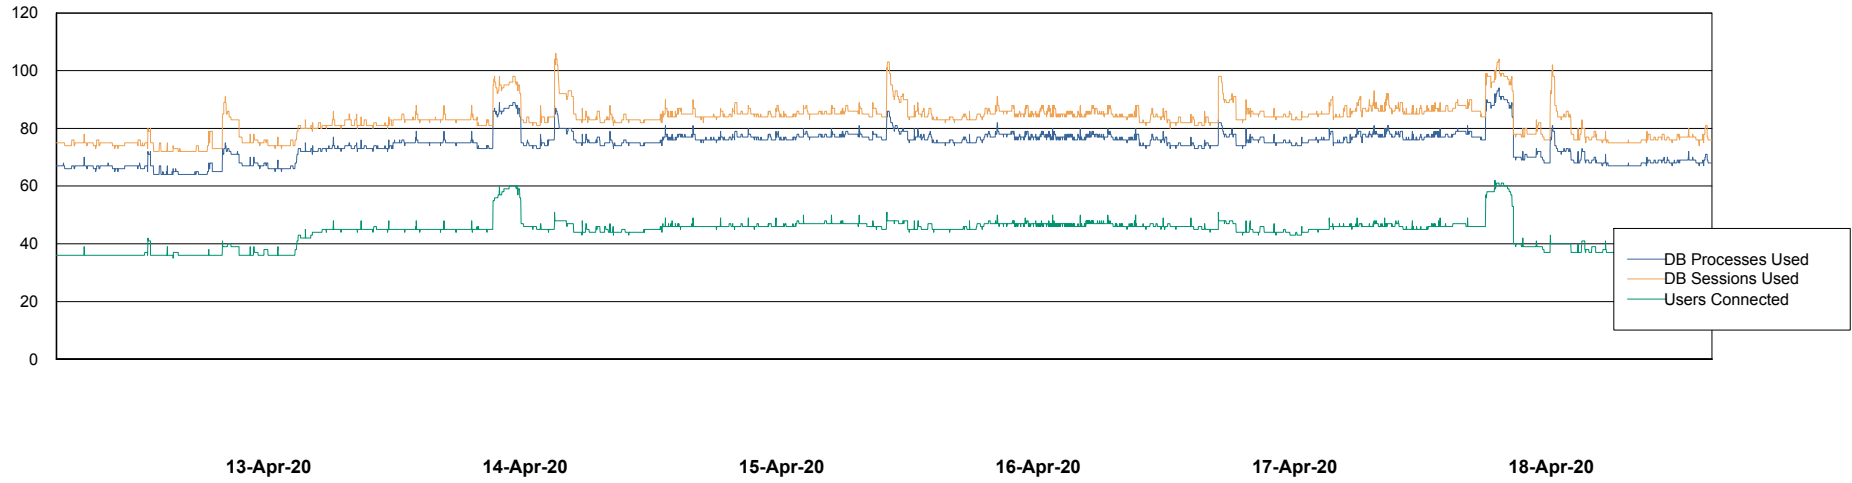

Database Performance RSSDB_Production