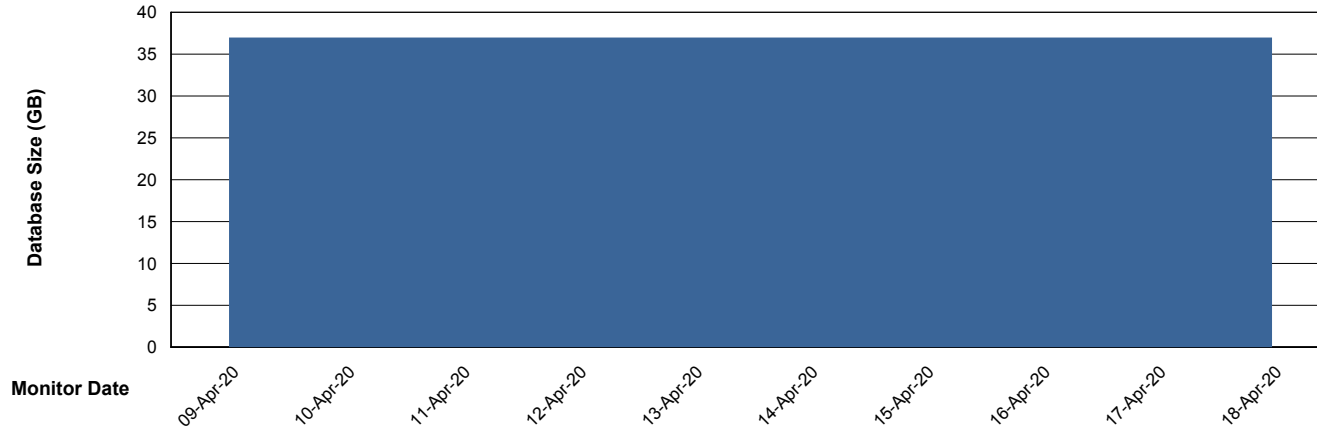

DATABASE SIZE RSS_DB_Future_Primary

Database growth over last month