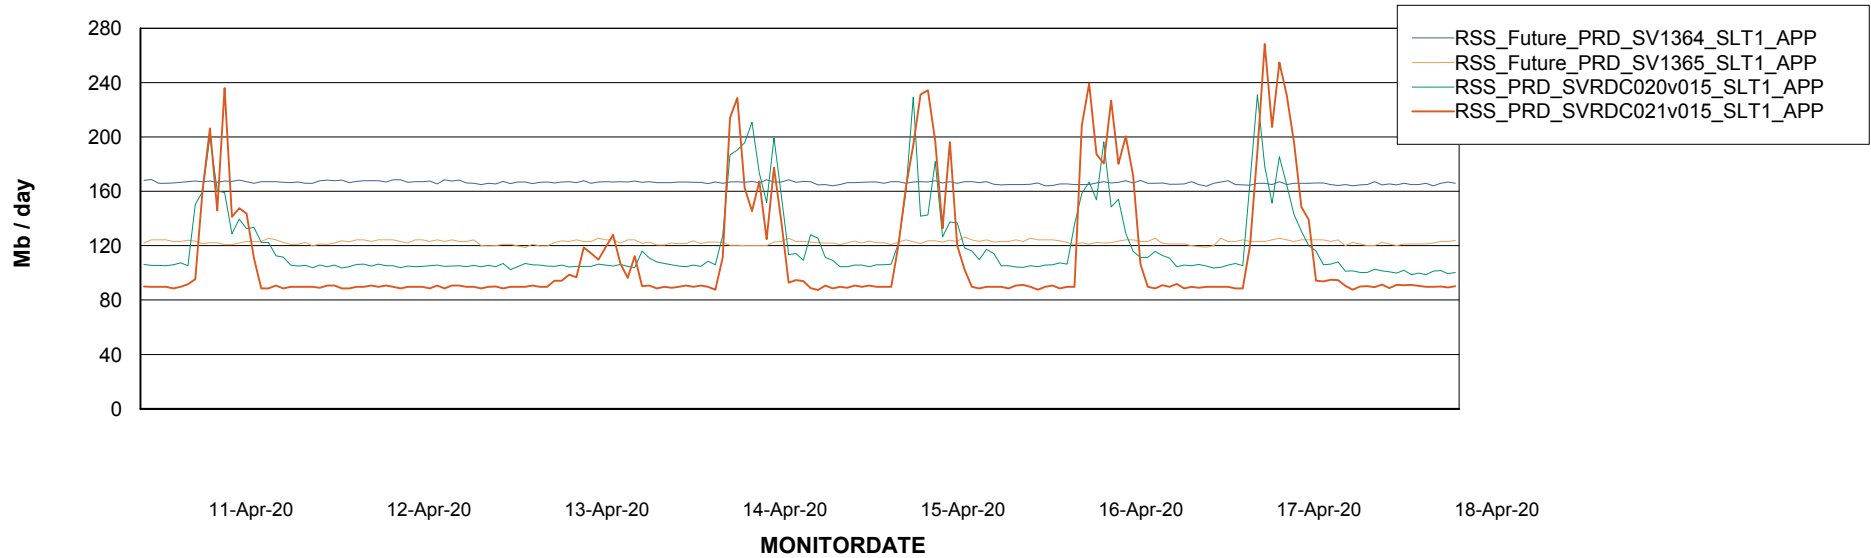

ABSSolute Application Server Services

Avg memory used per ABS Server Service