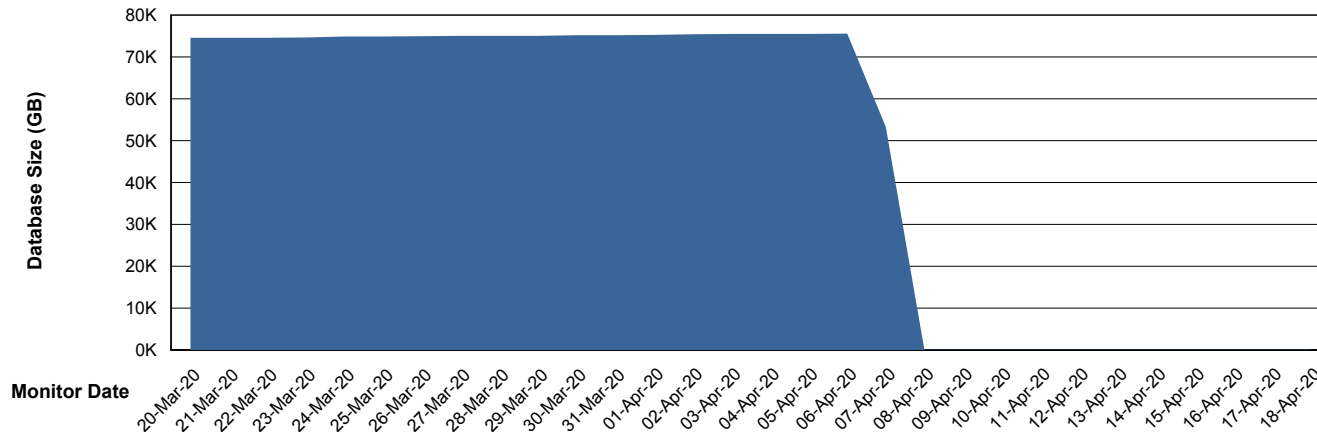

Customer RSS Production
Database ID 52

DATABASE SIZE RSS_DB_Future_Primary

Database growth over last month

DATABASE SIZE RSSDB_Production

Database growth over last month

Weekly SLA Customer Report

Customer RSS Production
 Database ID 52