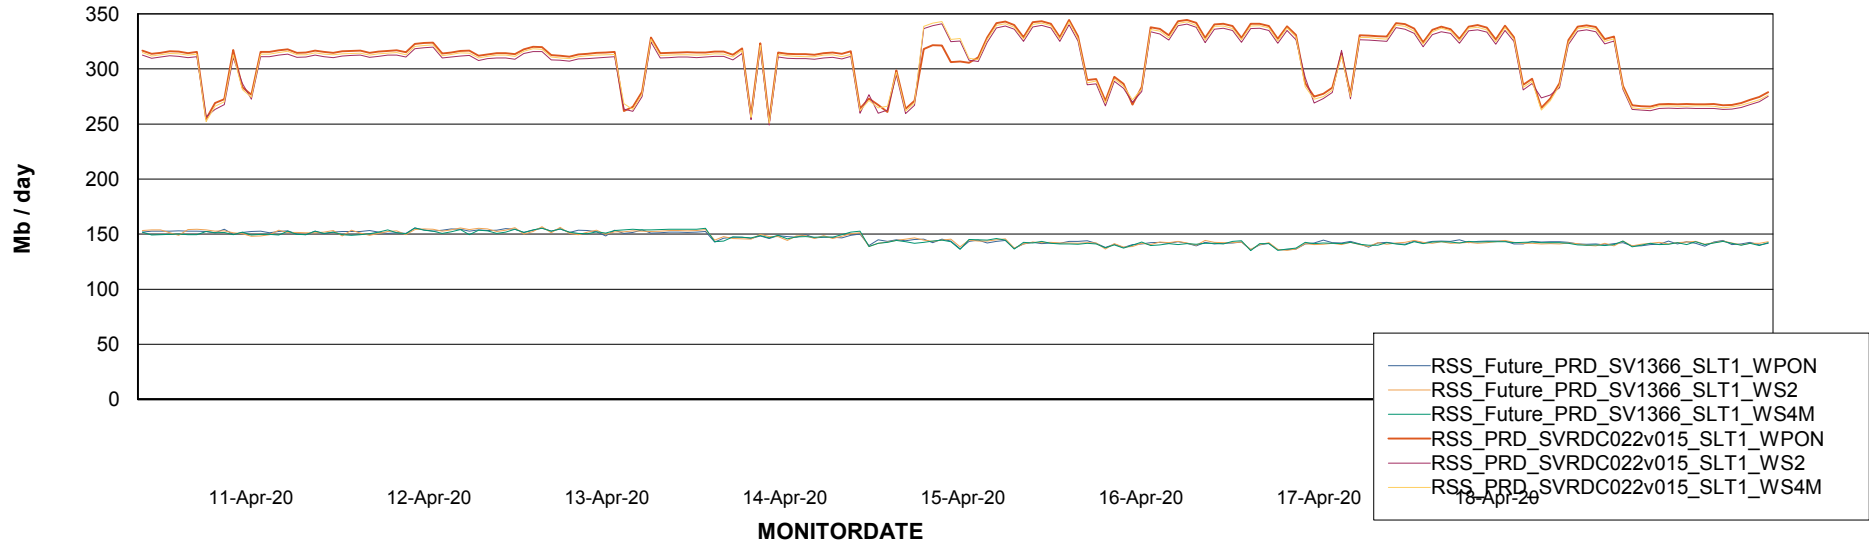

ABSSolute Application ReportServer Services

Avg memory used per ReportServer Service

Weekly SLA Customer Report

Customer RSS Production
Database ID 52

ABSSolute Web Component Services

Avg memory used per ABS Web component