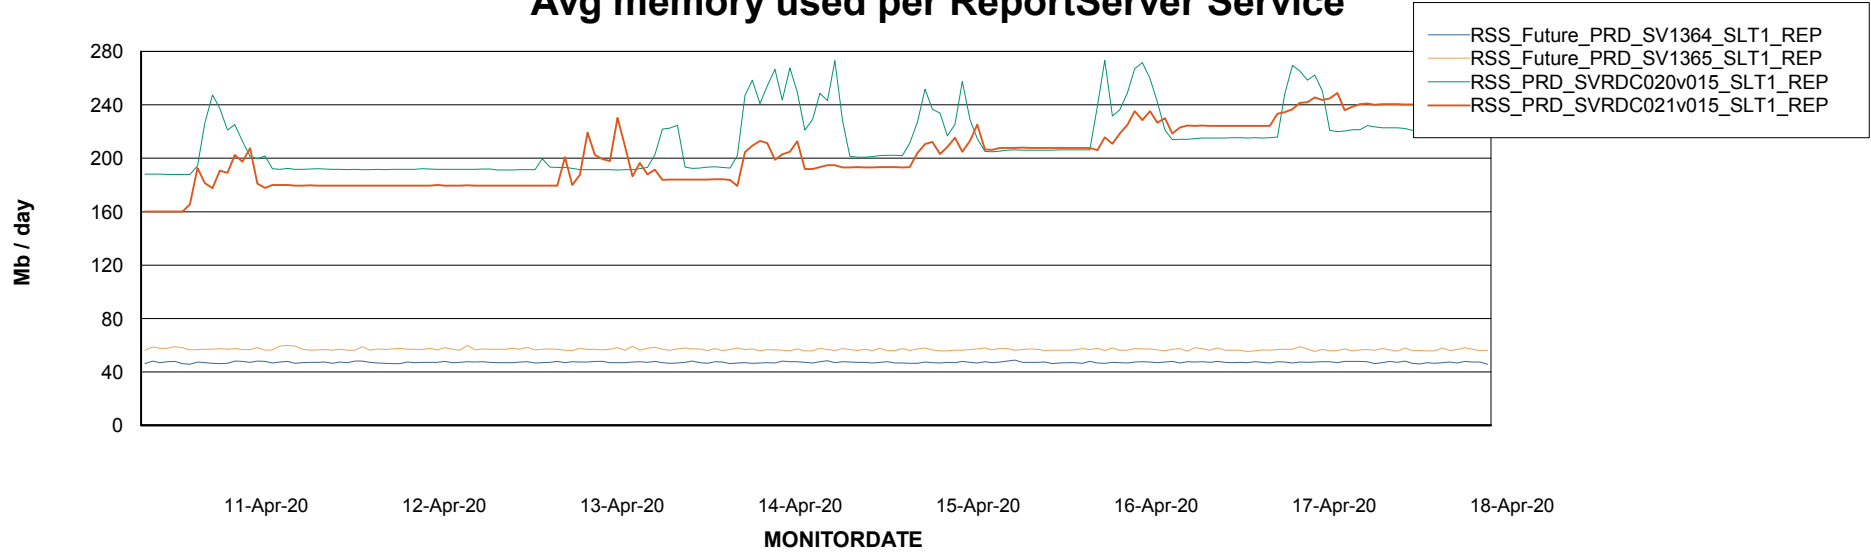

ABSSolute Application ReportServer Services

Avg memory used per ReportServer Service