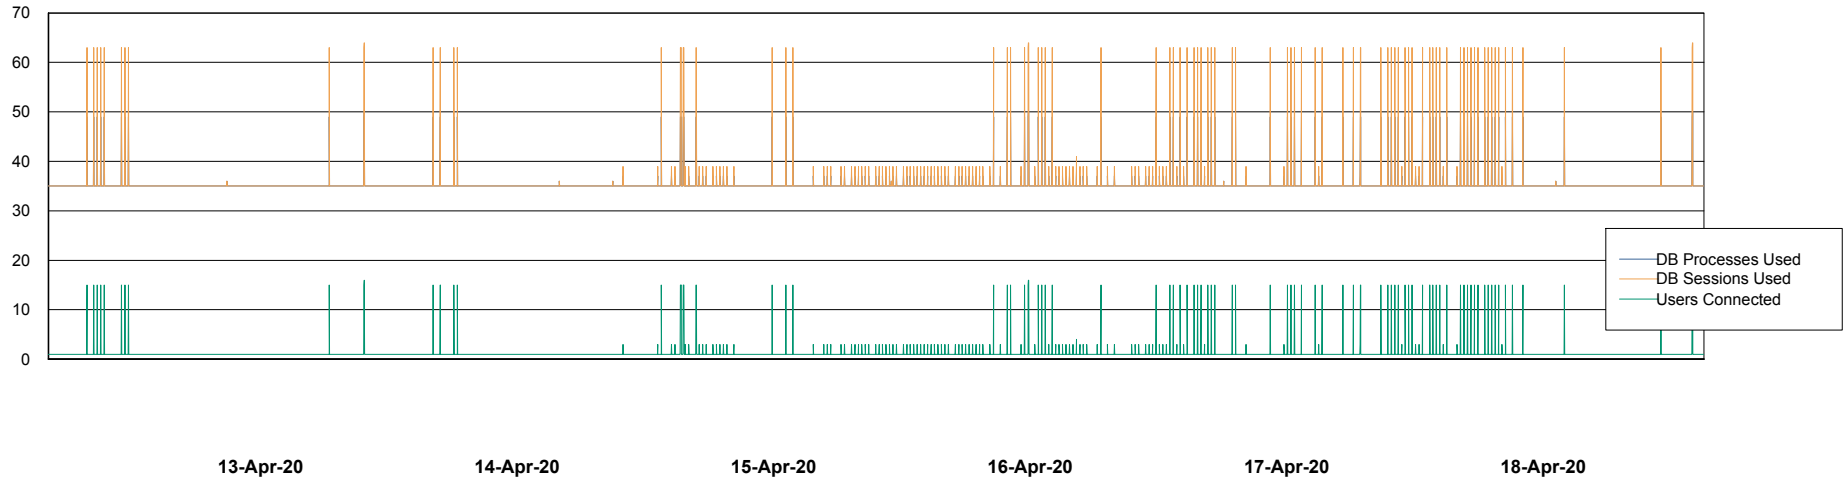

Weekly SLA Customer Report

Customer PCO Production
Database ID 44

Database Performance PCODB_Production

Weekly SLA Customer Report

Customer PCO Production
Database ID 44

Database Performance PCODB_Standby

Weekly SLA Customer Report