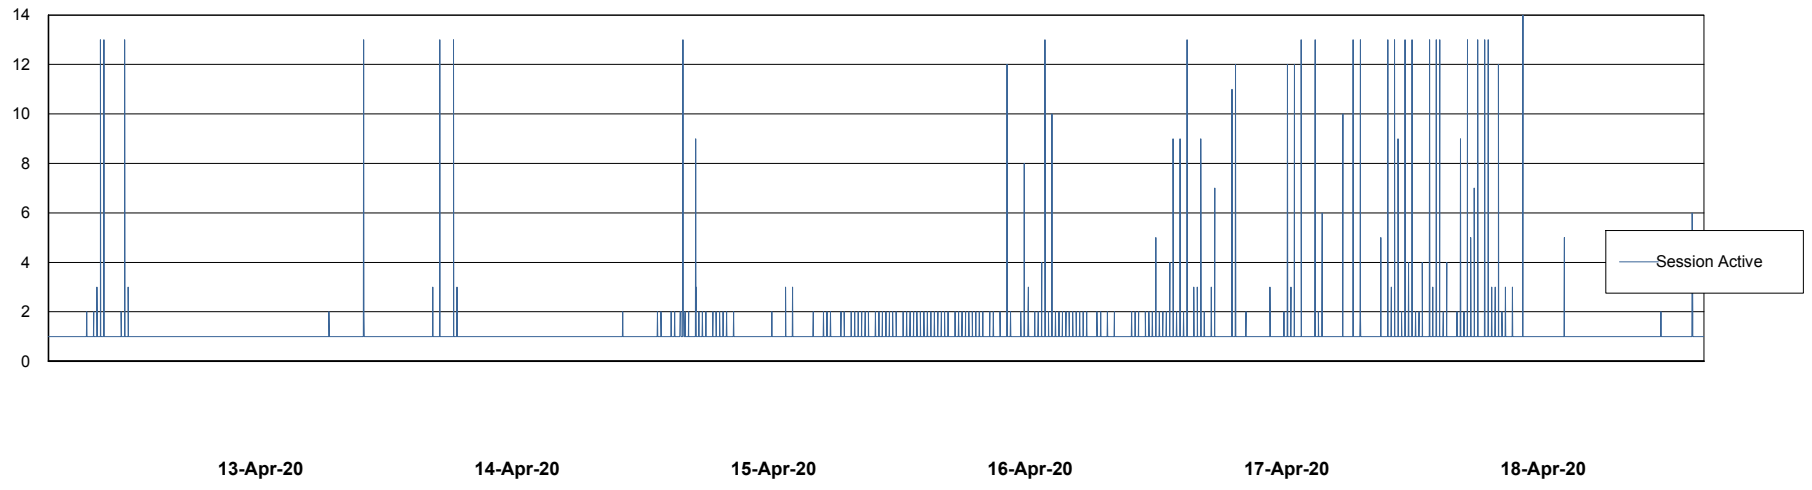

Weekly SLA Customer Report

Customer PCO Production
Database ID 44

Database Performance PCODB_Production

Weekly SLA Customer Report

Customer PCO Production
Database ID 44

Database Performance PCODB_Standby

Weekly SLA Customer Report