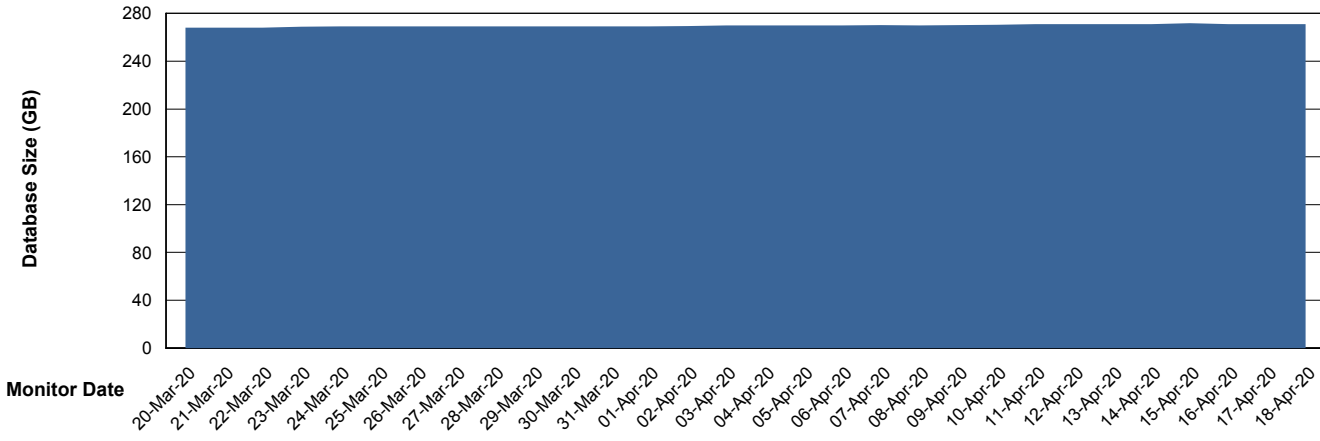

DATABASE SIZE PCODB_Production

Database growth over last month

Database Tablespace PCODB_Production

Date	Tablespace Name	Filesize (Gb)	Usedsize (Gb)	Percentage free
18-Apr-20	ABSDATA	150	97	35
	INDX	200	141	30
17-Apr-20	ABSDATA	150	97	35
	INDX	200	141	30
16-Apr-20	ABSDATA	150	97	35
	INDX	200	141	30
15-Apr-20	ABSDATA	150	97	35
	INDX	200	141	30
14-Apr-20	ABSDATA	150	97	35
	INDX	200	141	30
13-Apr-20	ABSDATA	150	97	35
	INDX	200	141	30
12-Apr-20	ABSDATA	150	97	35
	INDX	200	141	30