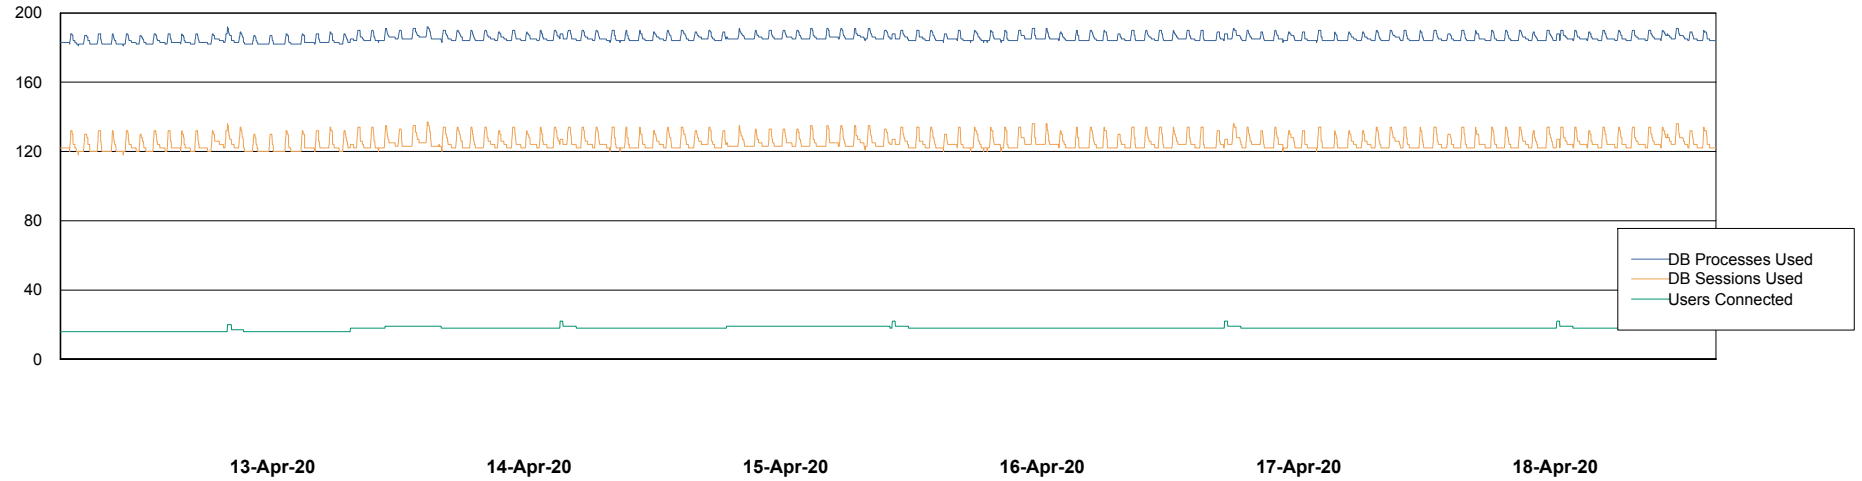

Database Performance LLGDB_Standby