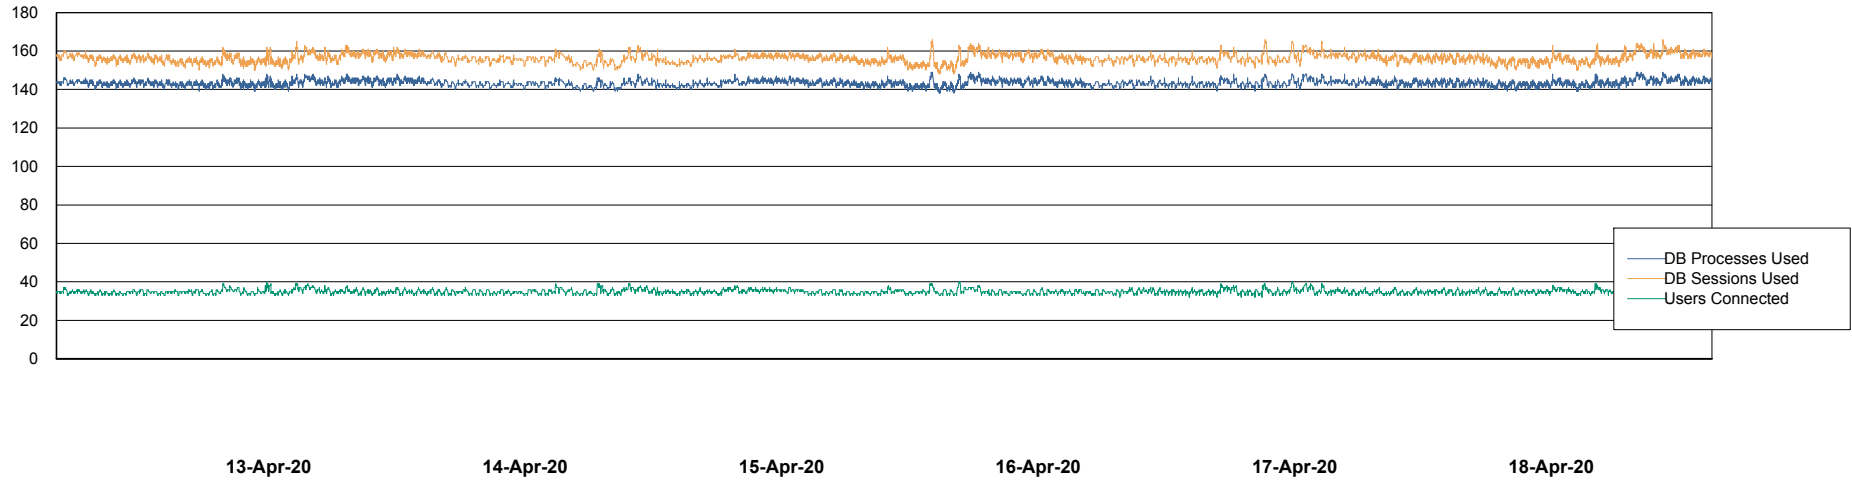

Database Performance LLGDB_BI02