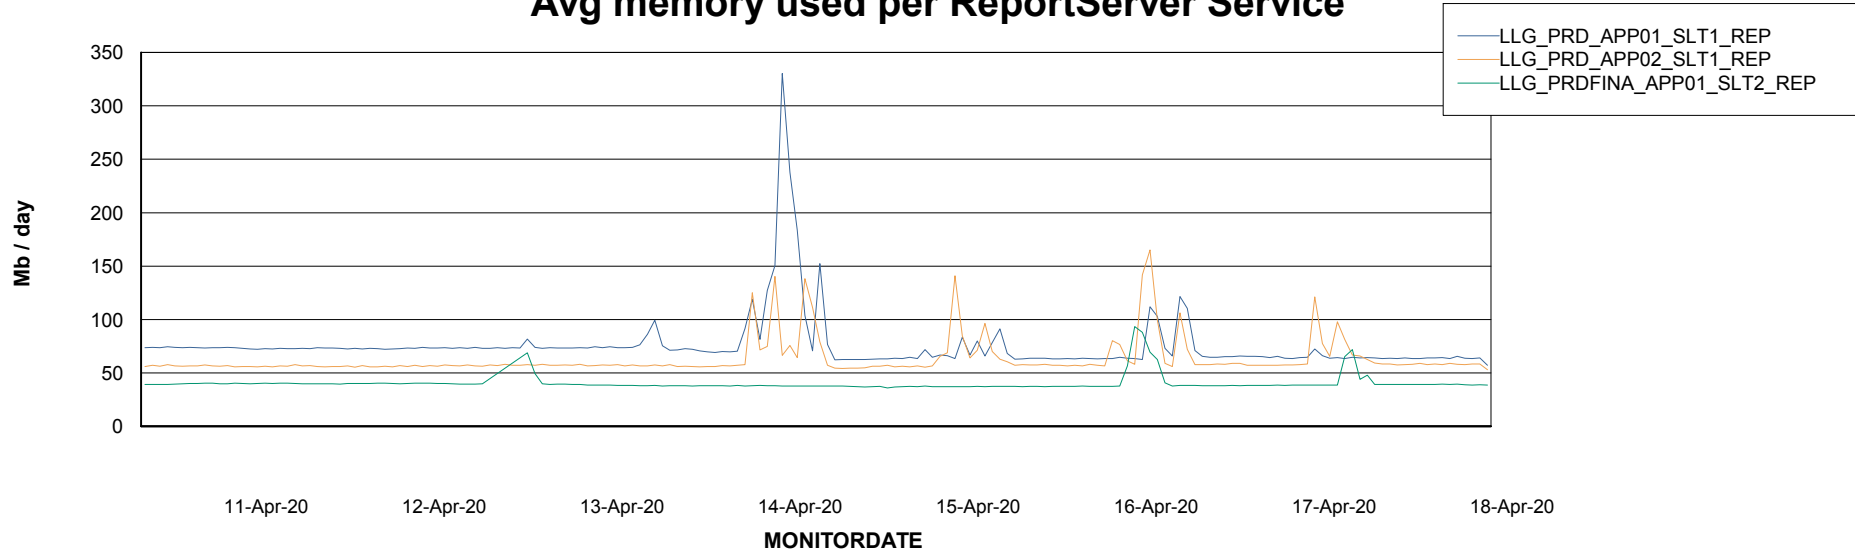

ABSSolute Application Server Services

Avg memory used per ReportServer Service