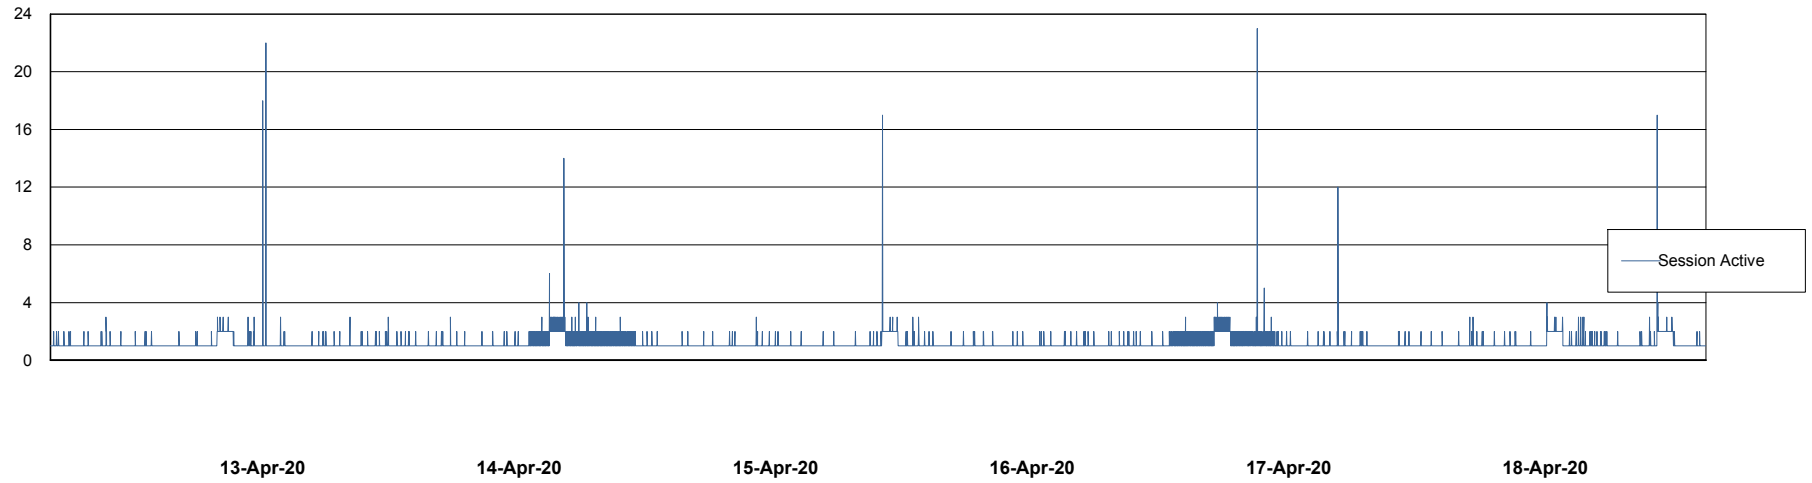

Database Performance LLGDB_Standby