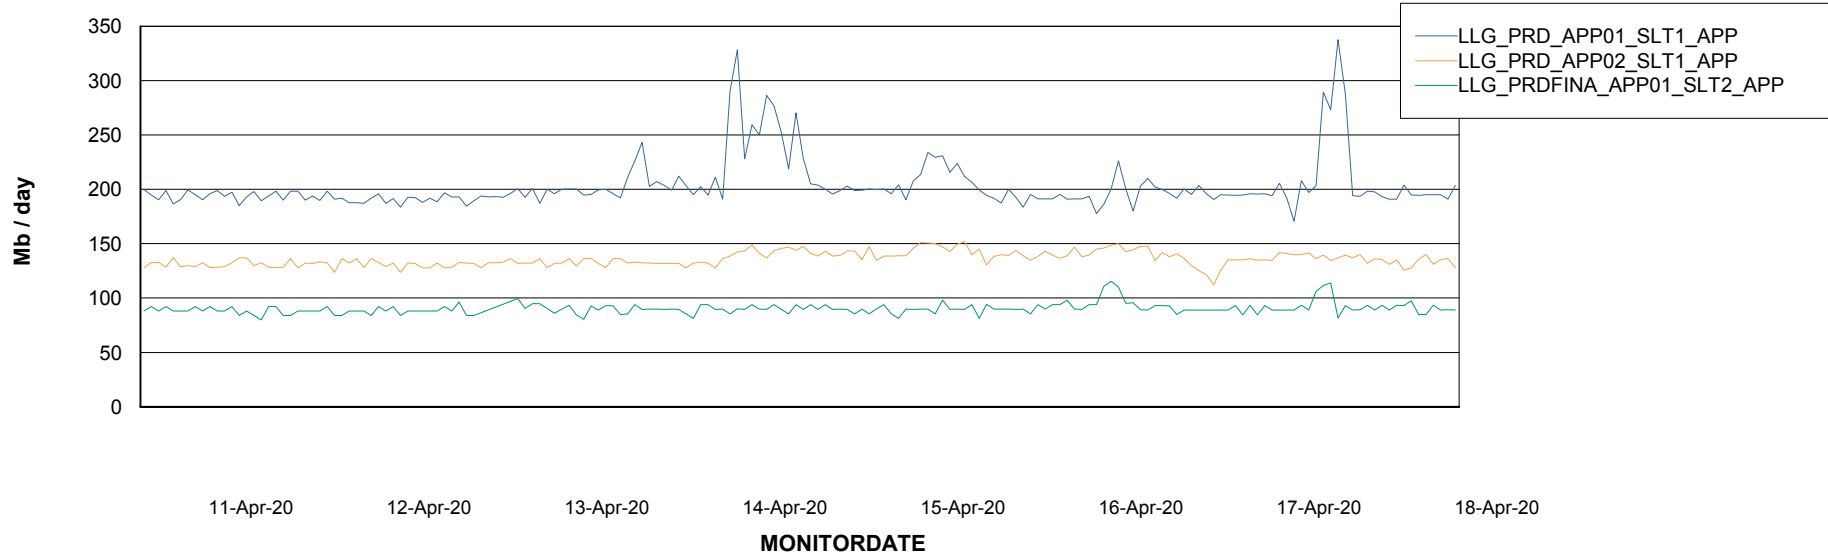

Weekly SLA Customer Report

Customer LLG_Production
 Database ID 53

Database Tablespace LLGDB_Production

Date	Tablespace Name	Filesize (Gb)	Usedsize (Gb)	Percentage free
18-Apr-20	ABSDATA	108	86	20
	INDX	152	123	19
17-Apr-20	ABSDATA	108	86	20
	INDX	152	123	19
16-Apr-20	ABSDATA	108	86	20
	INDX	152	123	19
15-Apr-20	ABSDATA	108	86	20
	INDX	152	123	19
14-Apr-20	ABSDATA	108	86	20
	INDX	152	123	19
13-Apr-20	ABSDATA	108	86	20
	INDX	152	123	19
12-Apr-20	ABSDATA	108	86	20
	INDX	152	123	19

Weekly SLA Customer Report

Customer LLG_Production
Database ID 53

ABSSolute Application Server Services

Avg memory used per ABS Server Service

Weekly SLA Customer Report

Customer LLG_Production
Database ID 53