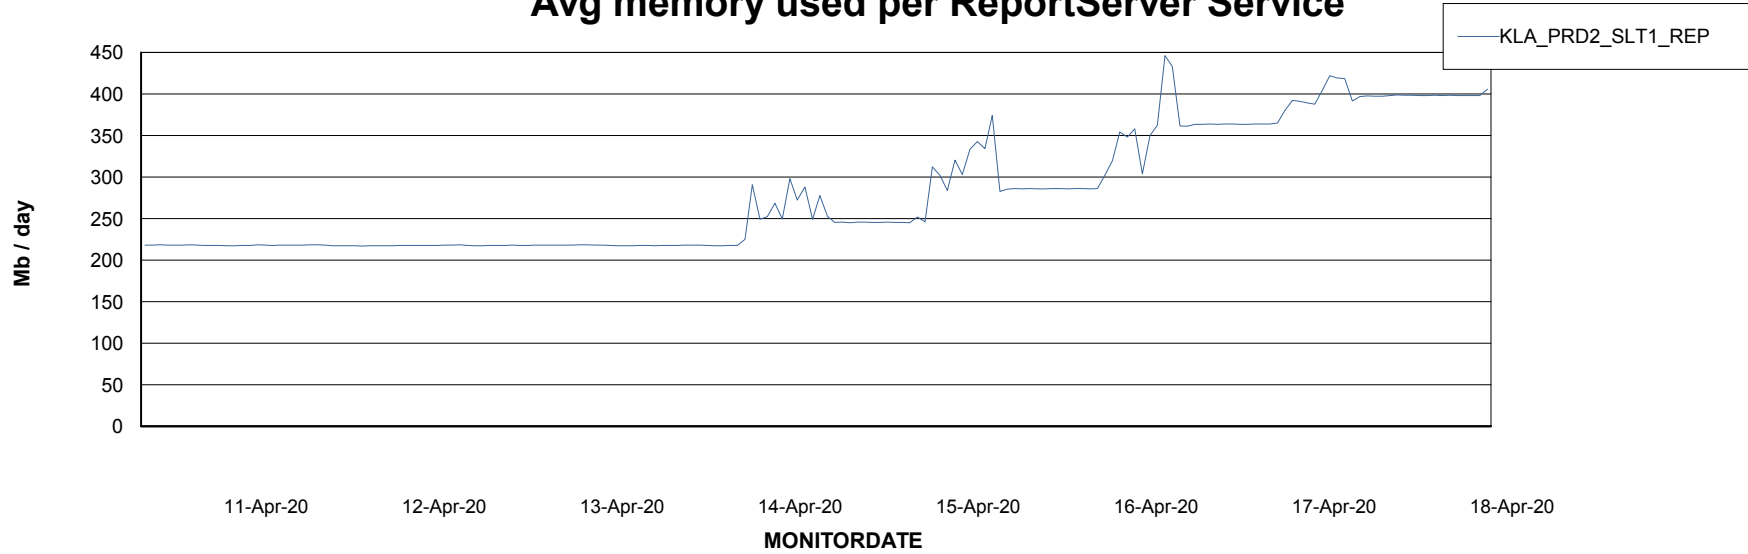

ABSSolute Application ReportServer Services

Avg memory used per ReportServer Service