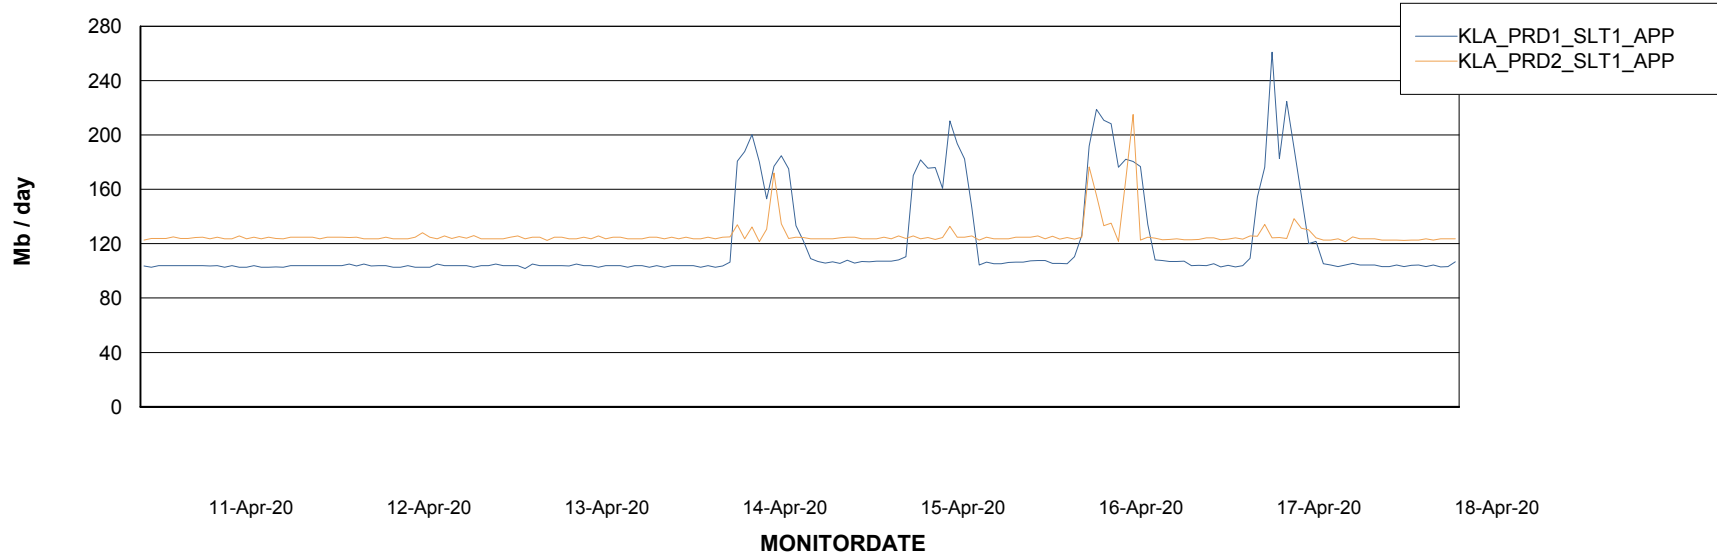

ABSSolute Application Server Services

Avg memory used per ABS Server Service