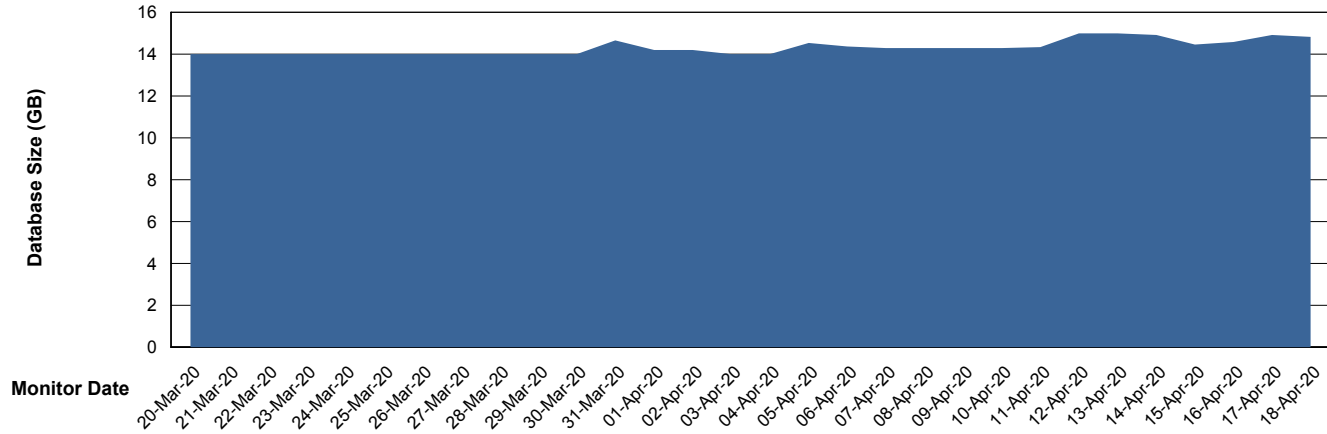

Customer ELJ Production
Database ID 72

Database Performance ELJDB_Standby

Weekly SLA Customer Report

Customer ELJ Production
Database ID 72

DATABASE SIZE ELJDB_PRD_BI

Database growth over last month

DATABASE SIZE ELJDB_Production

Database growth over last month

Weekly SLA Customer Report

Customer ELJ Production
 Database ID 72

Database Tablespace ELJDB_PRD_BI

Date	Tablespace Name	Filesize (Gb)	Usedsize (Gb)	Percentage free
18-Apr-20	ABSDATA	7	6	14
	INDX	7	5	29
17-Apr-20	ABSDATA	7	5	29
	INDX	7	5	29
16-Apr-20	ABSDATA	7	5	29
	INDX	7	5	29
15-Apr-20	ABSDATA	7	5	29
	INDX	7	5	29
14-Apr-20	ABSDATA	7	5	29
	INDX	7	5	29
13-Apr-20	ABSDATA	7	5	29
	INDX	7	5	29
12-Apr-20	ABSDATA	7	5	29
	INDX	7	5	29