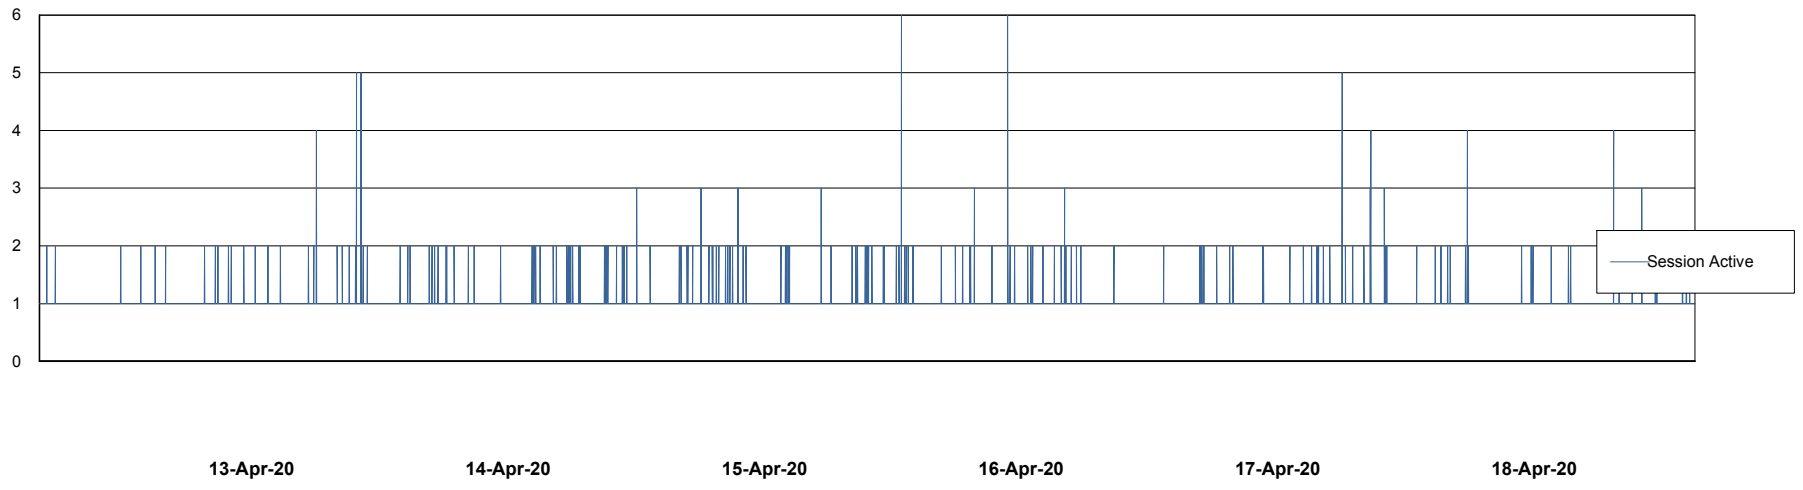

Database Performance ELJDB_Standby