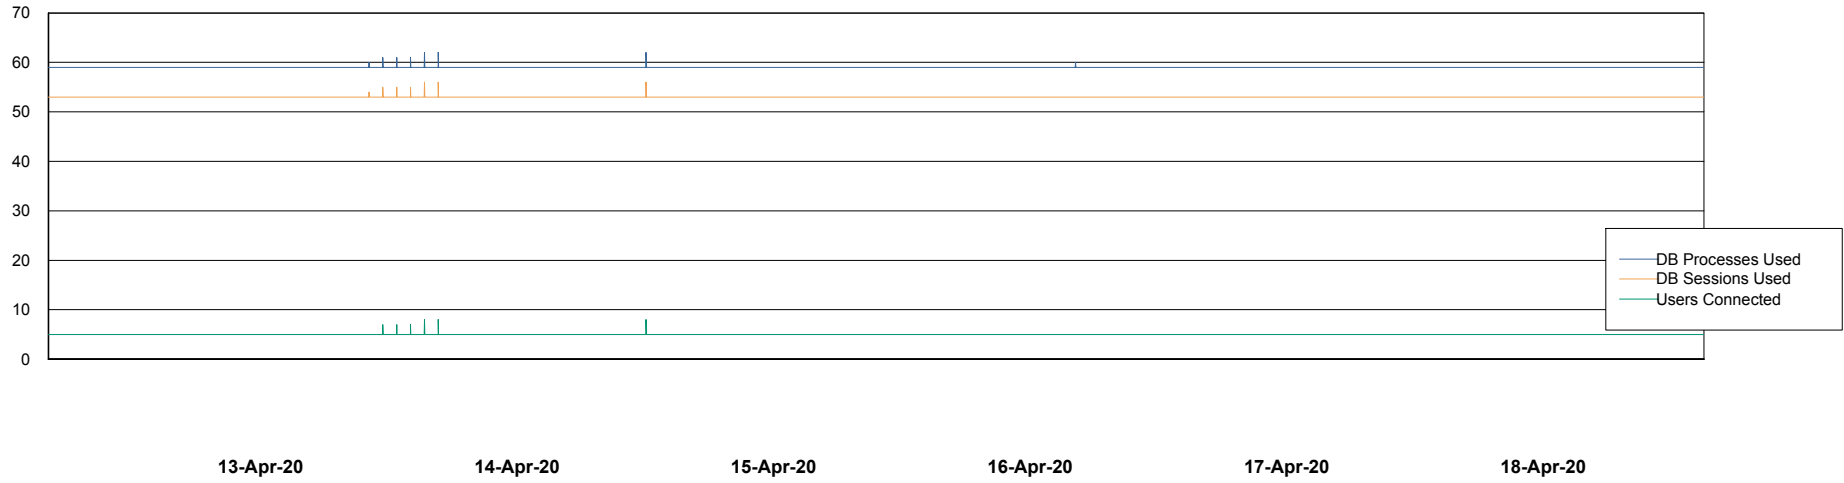

Database Performance ELJDB_Standby