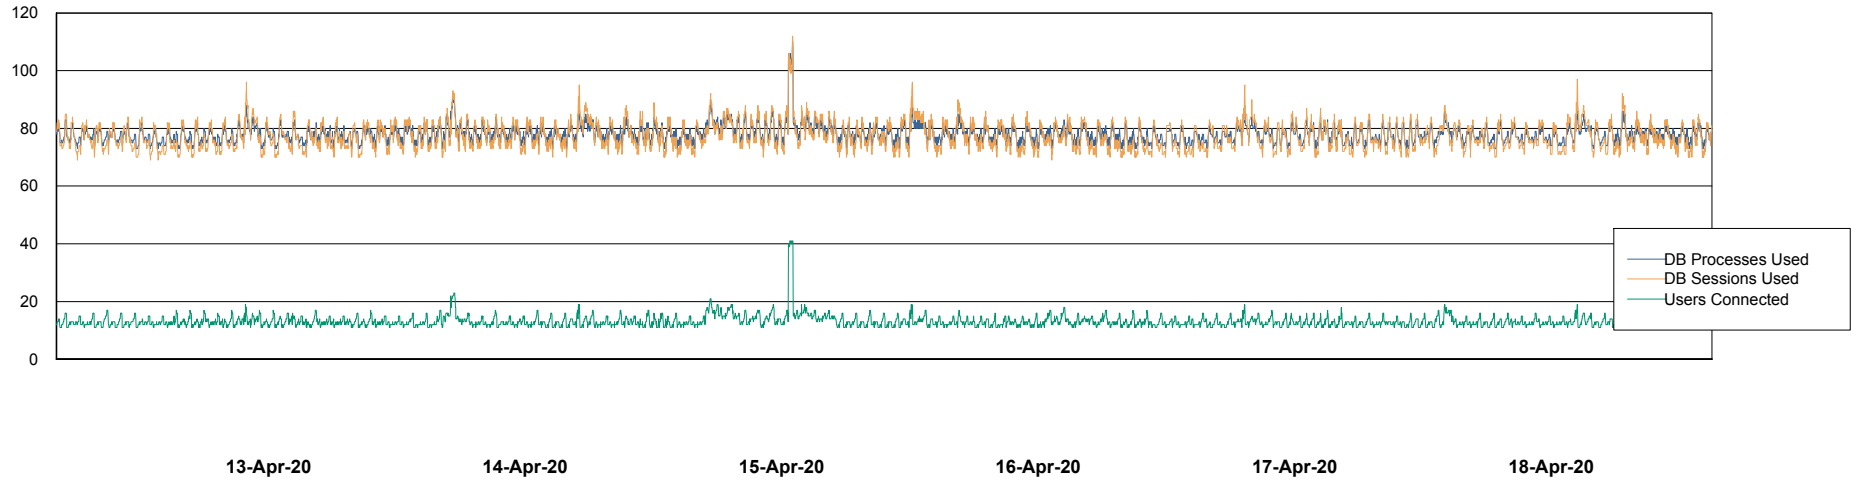

Database Performance ELJDB_PRD_BI