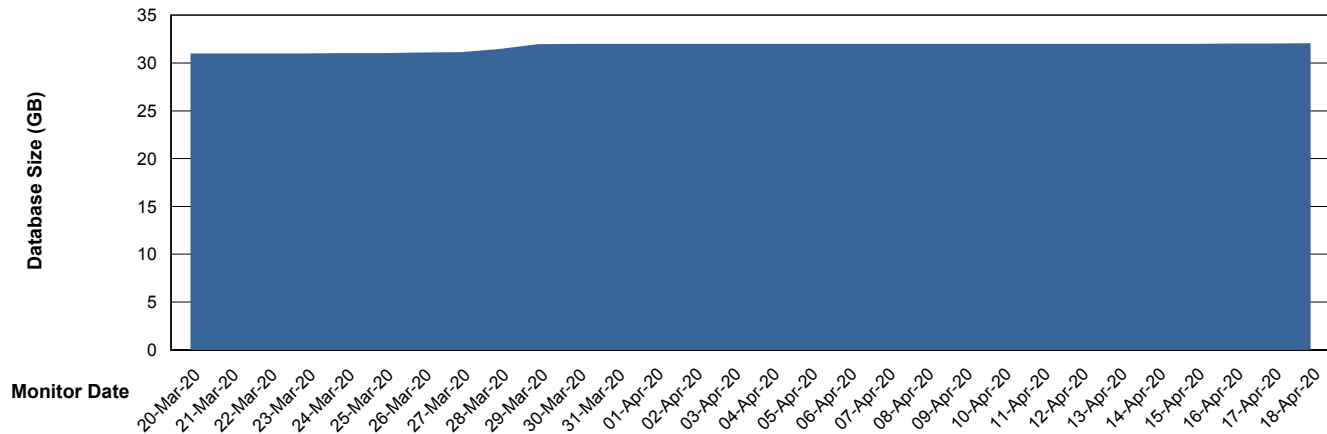

DATABASE SIZE ELJDB_Production

Database growth over last month