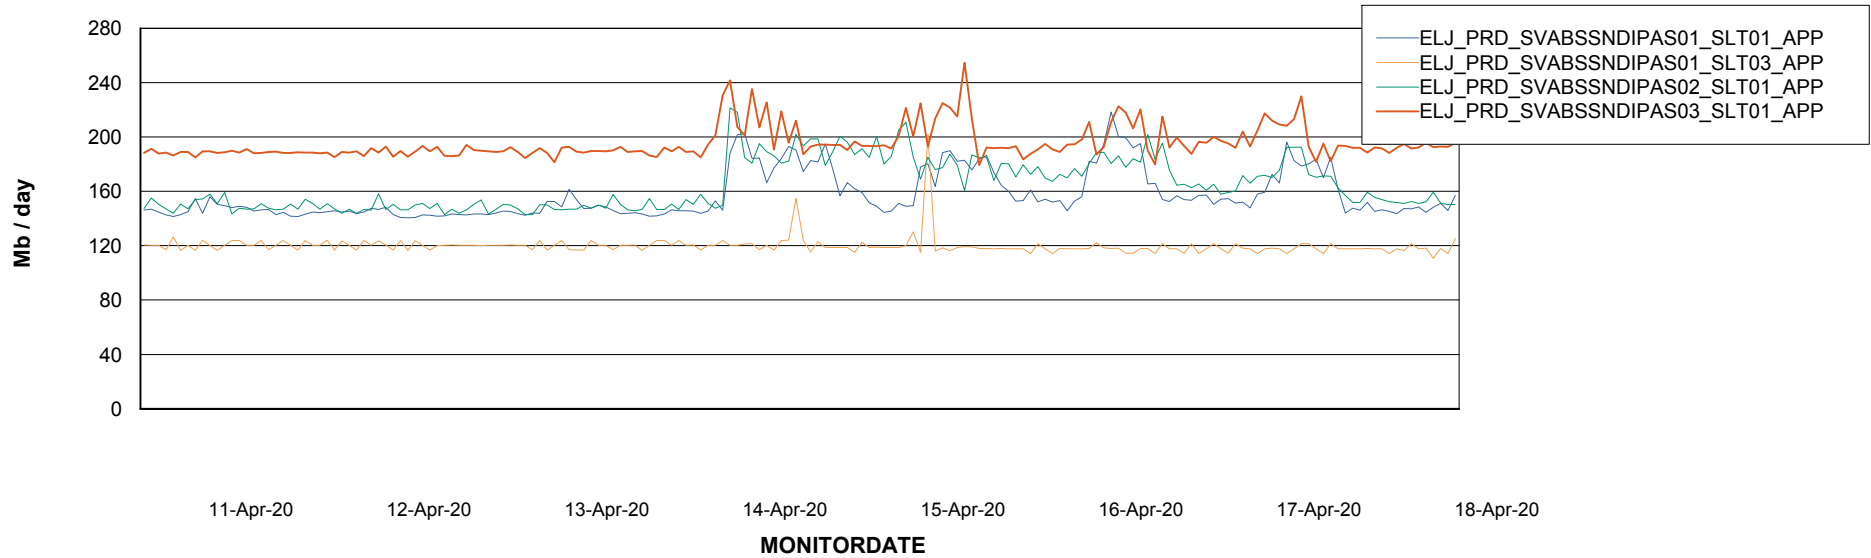

ABSSolute Application Server Services

Avg memory used per ABS Server Service