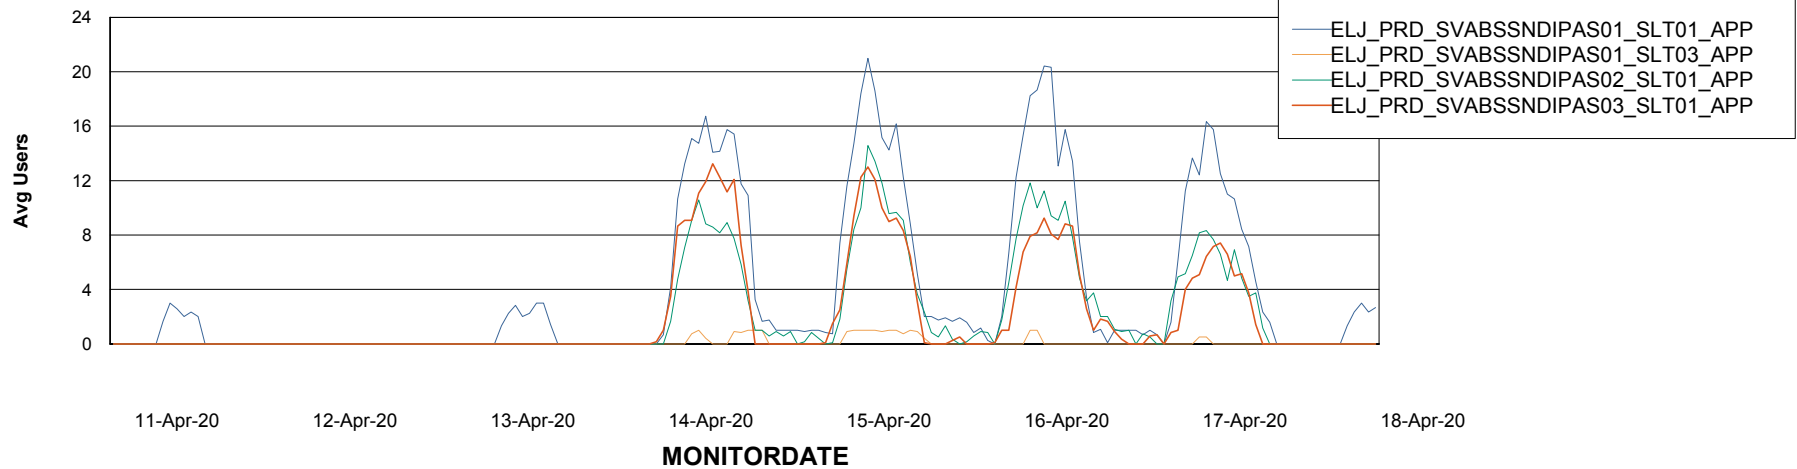

Weekly SLA Customer Report

Customer ELJ Production
Database ID 72

ABSSolute Application Server Services

Avg memory used per ABS Server Service

Avg users per day per ABS server

Weekly SLA Customer Report

Customer ELJ Production
Database ID 72