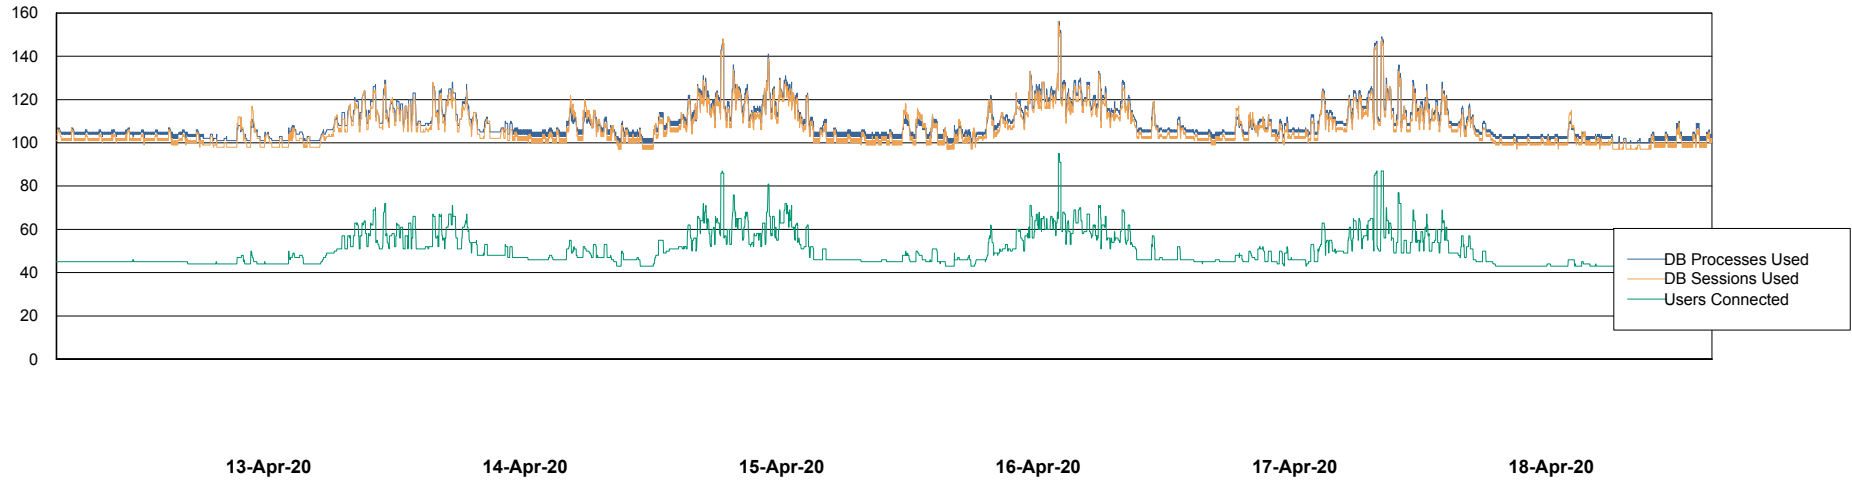

Weekly SLA Customer Report

Customer ELJ Production
Database ID 72

Database Performance ELJDB_PRD_BI

Weekly SLA Customer Report

Customer ELJ Production
Database ID 72

Database Performance ELJDB_Production

Weekly SLA Customer Report