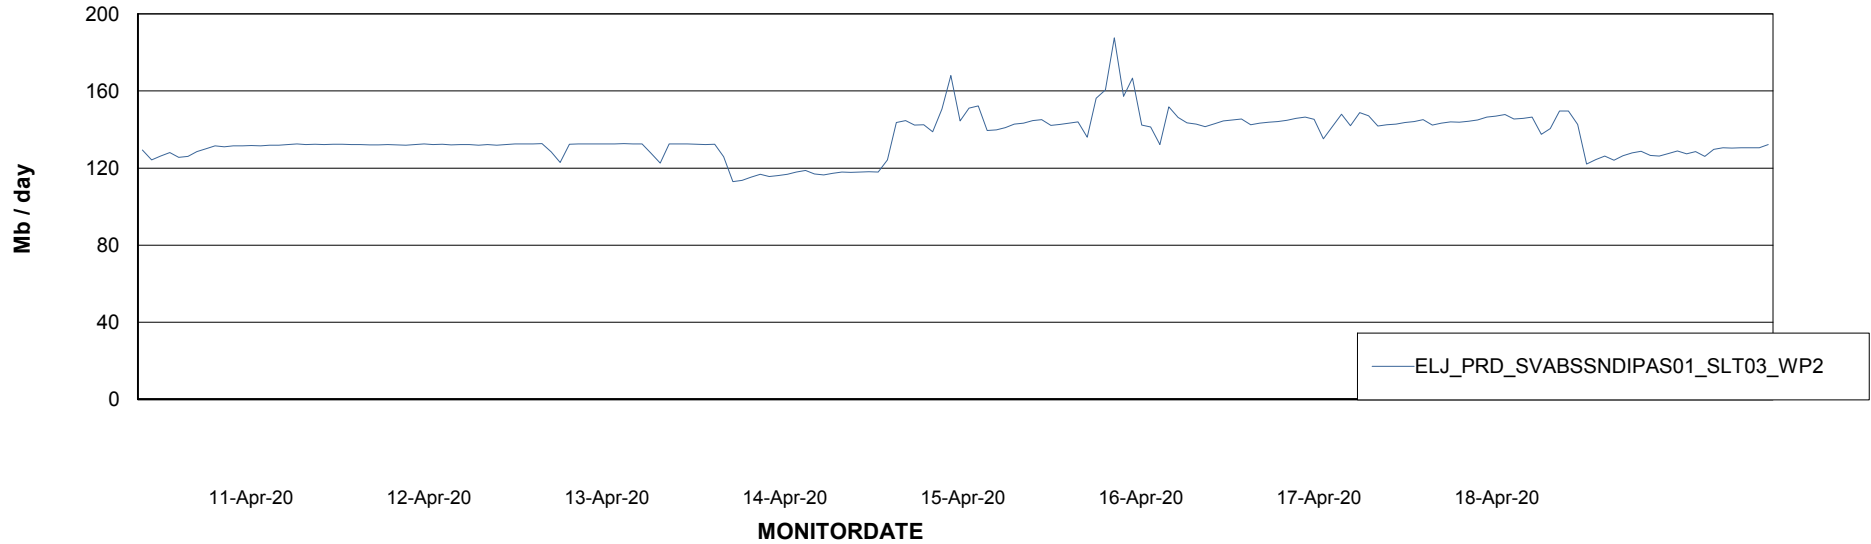

ABSSolute Application ReportServer Services

Avg memory used per ReportServer Service

Weekly SLA Customer Report

Customer ELJ Production
Database ID 72

ABSSolute Web Component Services

Avg memory used per ABS Web component