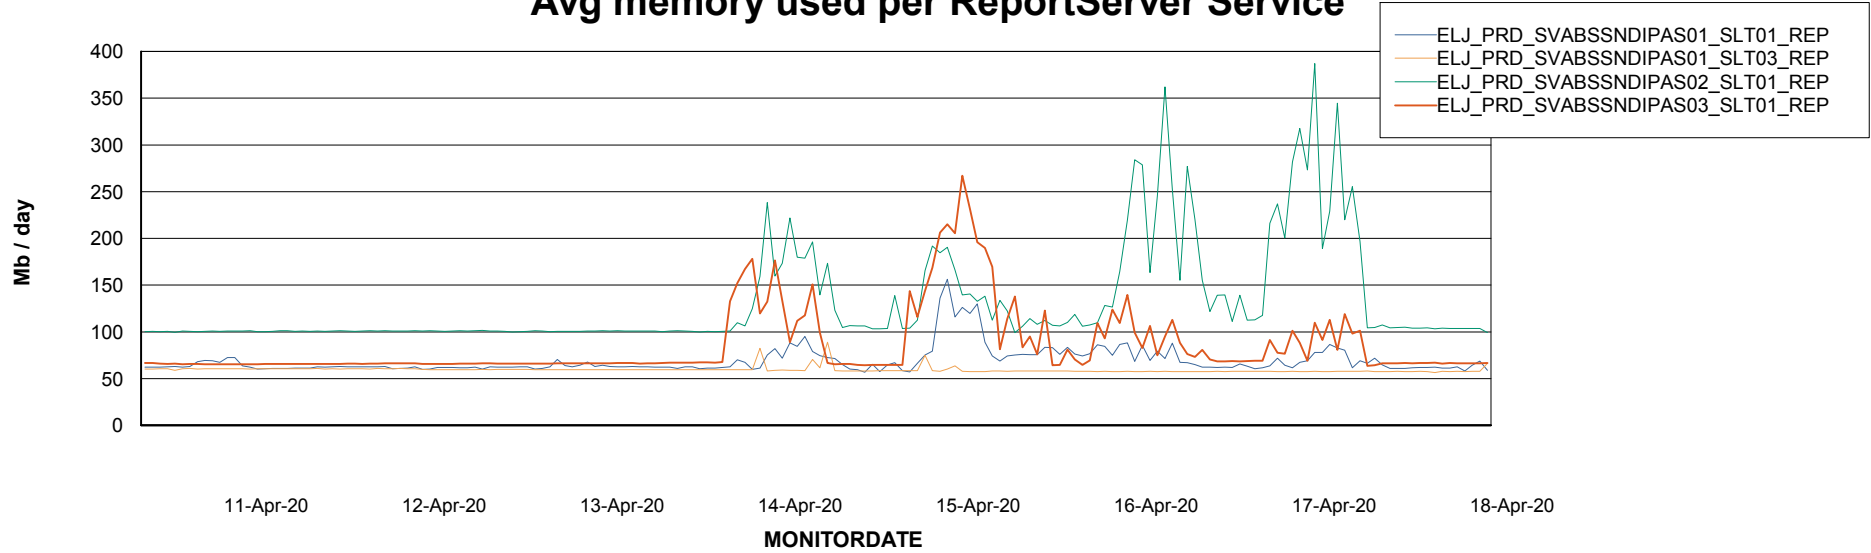

ABSSolute Application ReportServer Services

Avg memory used per ReportServer Service