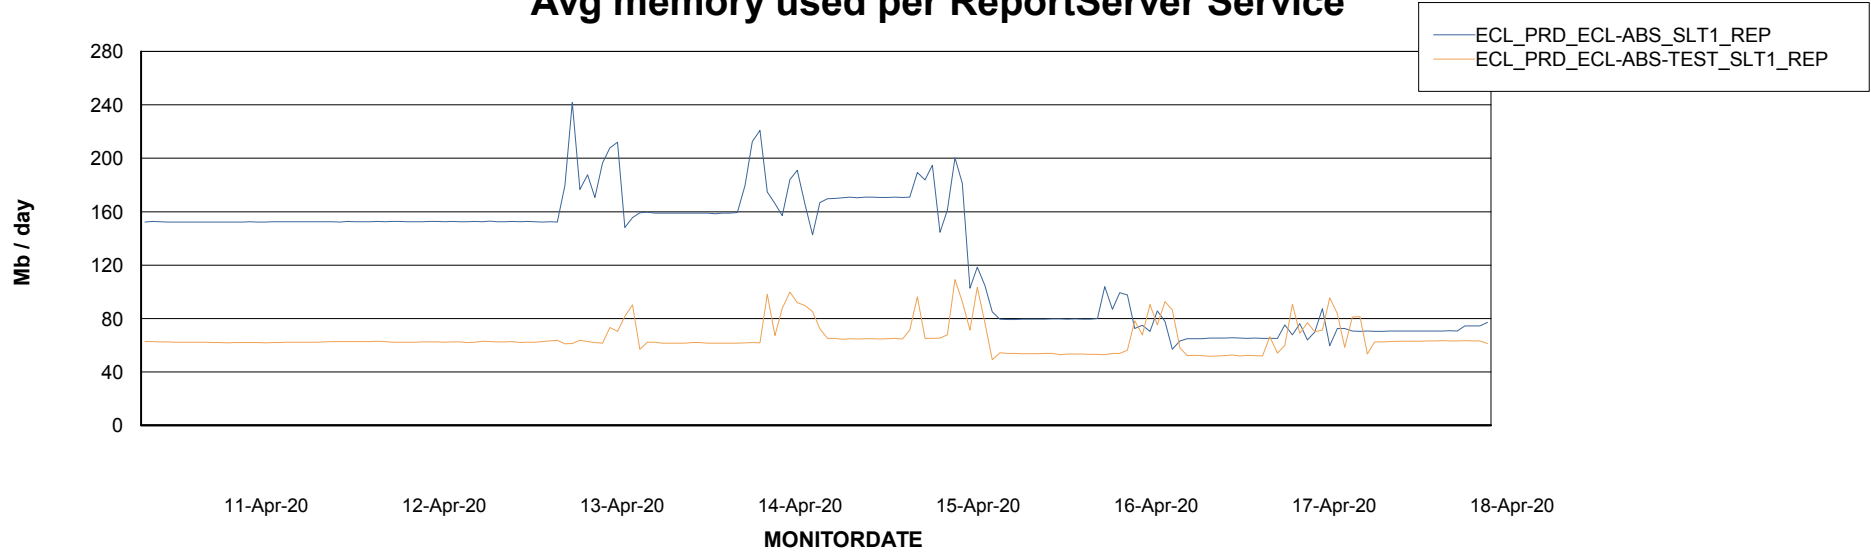

Avg memory used per ABS Server Service

Avg users per day per ABS server

Weekly SLA Customer Report

Customer ECL Production
Database ID 77

ABSSolute Application ReportServer Services

Avg memory used per ReportServer Service