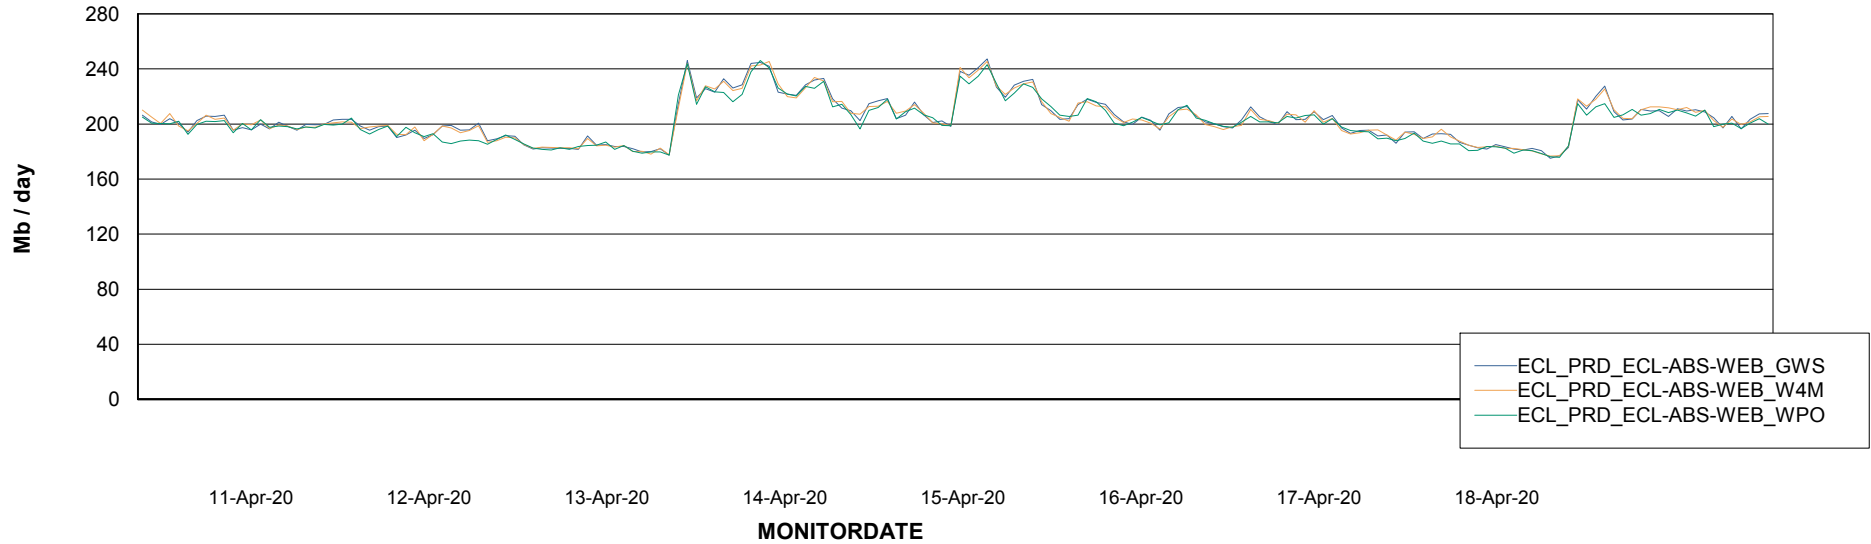

ABSSolute Web Component Services

Avg memory used per ABS Web component