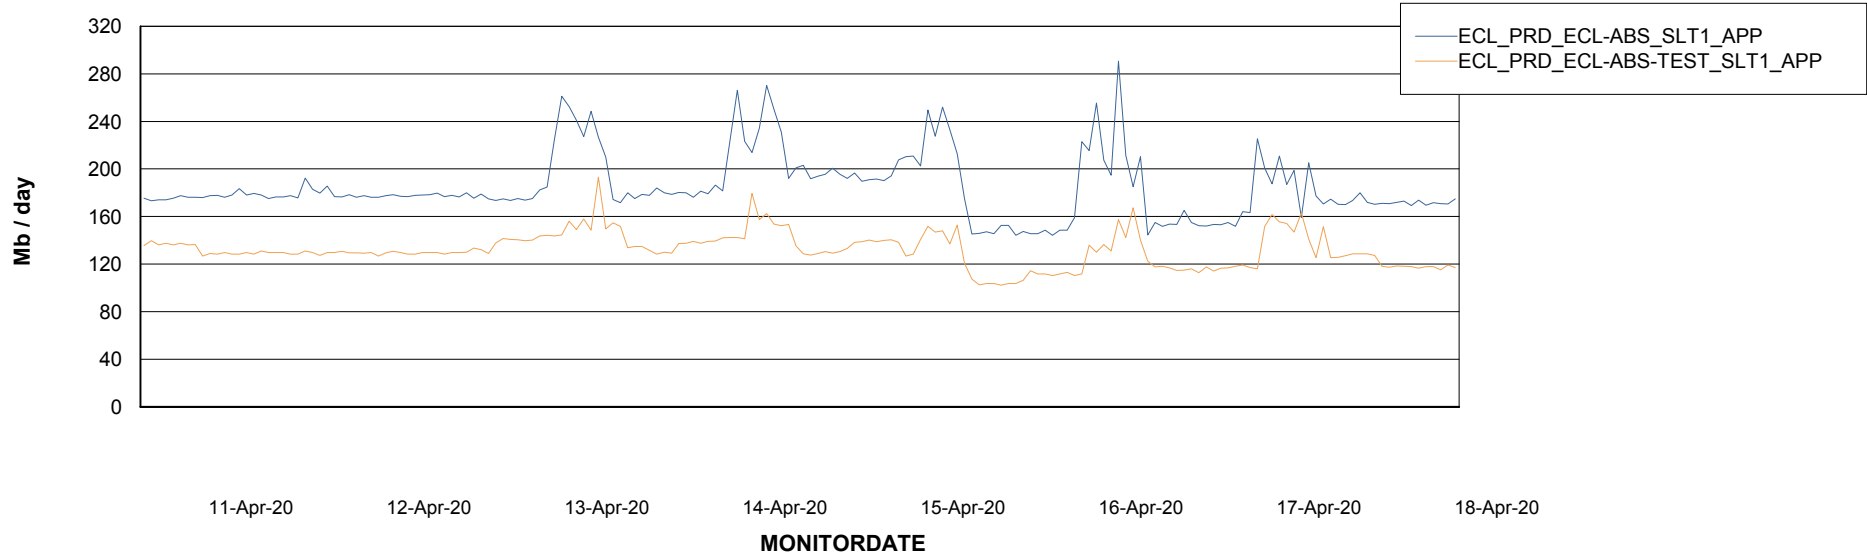

ABSSolute Application Server Services

Avg memory used per ABS Server Service