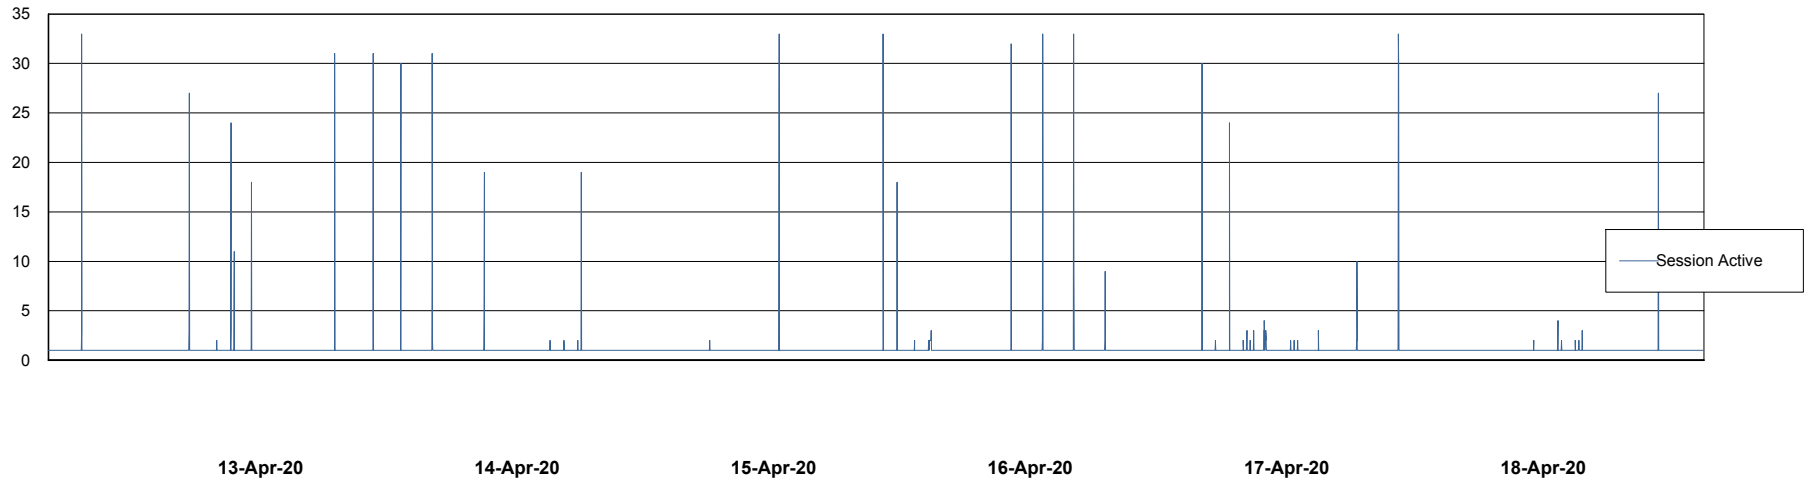

Weekly SLA Customer Report

Customer ECL Production
Database ID 77

Database Performance ECLDB_Production

Weekly SLA Customer Report

Customer ECL Production
Database ID 77

Database Performance ECLDB_Standby

Weekly SLA Customer Report