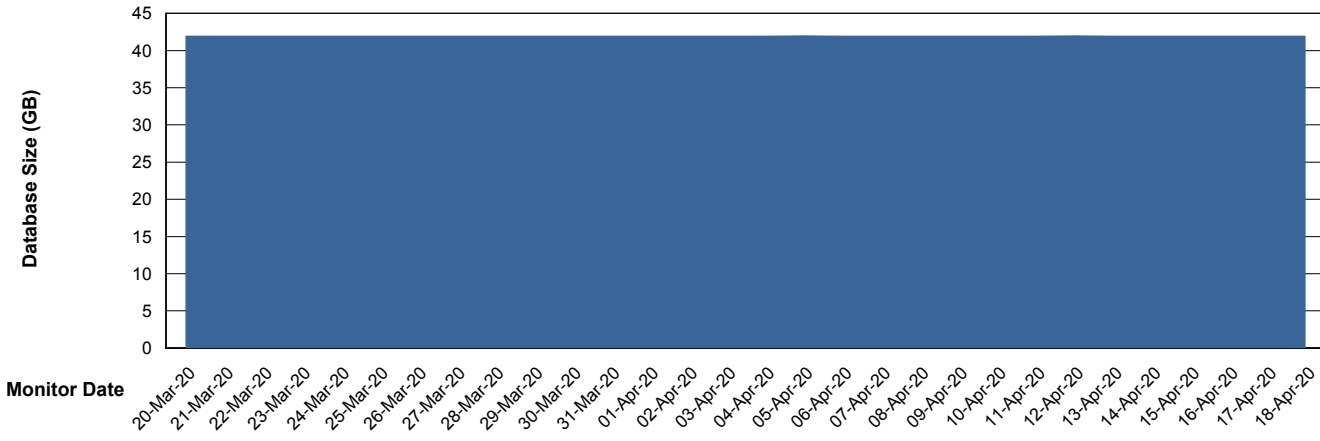

Weekly SLA Customer Report

Customer ECL Production
Database ID 77

Database Performance ECLDB_Production

Weekly SLA Customer Report

Customer ECL Production
Database ID 77

Database Performance ECLDB_Standby

Weekly SLA Customer Report

Customer ECL Production
 Database ID 77

DATABASE SIZE ECLDB_Production

Database growth over last month

Database Tablespace ECLDB_Production

| Date | Tablespace Name | Filesize (Gb) | Usedsize (Gb) | Percentage free |
|-----------|-----------------|---------------|---------------|-----------------|
| 18-Apr-20 | ABSDATA | 46 | 39 | 15 |
| | INDX | 8 | 2 | 75 |
| 17-Apr-20 | ABSDATA | 46 | 39 | 15 |
| | INDX | 8 | 2 | 75 |
| 16-Apr-20 | ABSDATA | 46 | 39 | 15 |
| | INDX | 8 | 2 | 75 |
| 15-Apr-20 | ABSDATA | 46 | 39 | 15 |
| | INDX | 8 | 2 | 75 |
| 14-Apr-20 | ABSDATA | 46 | 39 | 15 |
| | INDX | 8 | 2 | 75 |
| 13-Apr-20 | ABSDATA | 46 | 39 | 15 |
| | INDX | 8 | 2 | 75 |
| 12-Apr-20 | ABSDATA | 46 | 39 | 15 |
| | INDX | 8 | 2 | 75 |