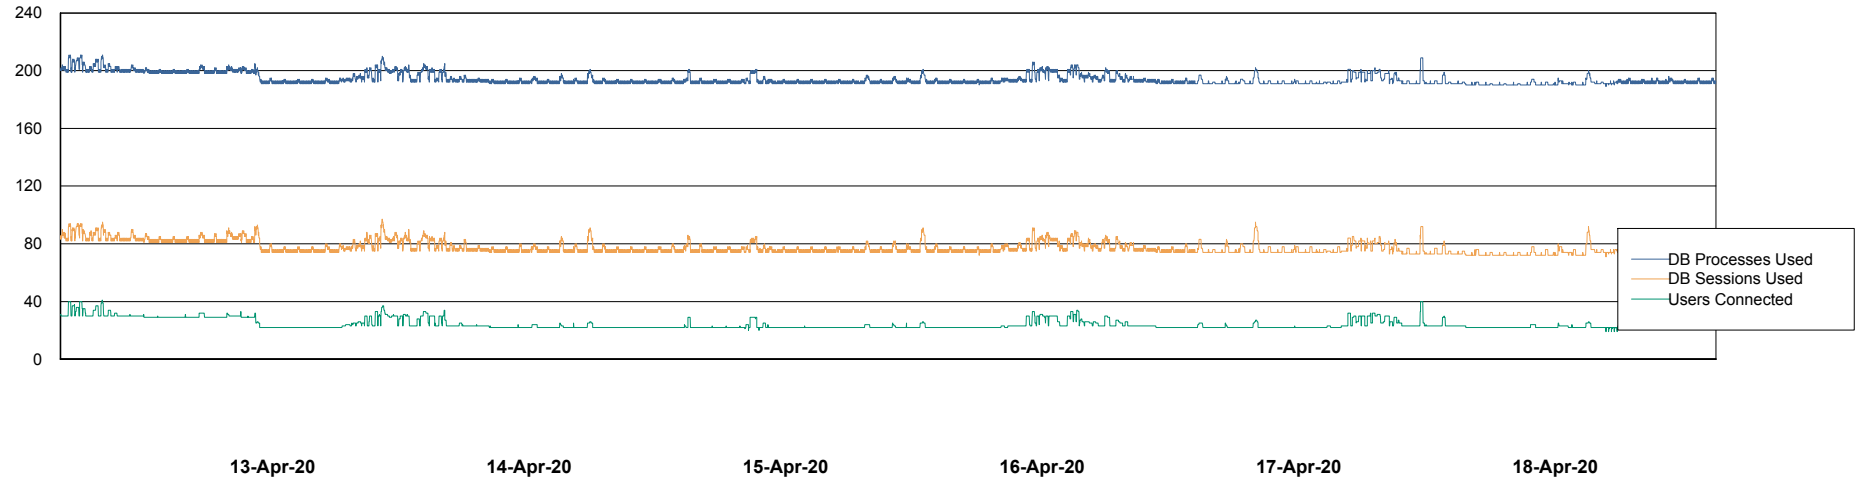

Weekly SLA Customer Report

Customer ECL Production
Database ID 77

Harddisk Usage ECL_PRD_ECL-ABS-WEB

| | Free disk space on c: (%) | Total disk space on c: (Gb) |
|-----------|---------------------------|-----------------------------|
| 18-Apr-20 | 79 | 127 |
| 17-Apr-20 | 79 | 127 |
| 16-Apr-20 | 79 | 127 |
| 15-Apr-20 | 79 | 127 |
| 14-Apr-20 | 80 | 127 |
| 13-Apr-20 | 80 | 127 |
| 12-Apr-20 | 80 | 127 |

Weekly SLA Customer Report

Customer ECL Production
Database ID 77

Database Performance ECLDB_Production

Weekly SLA Customer Report

Customer ECL Production
Database ID 77

Database Performance ECLDB_Standby

Weekly SLA Customer Report