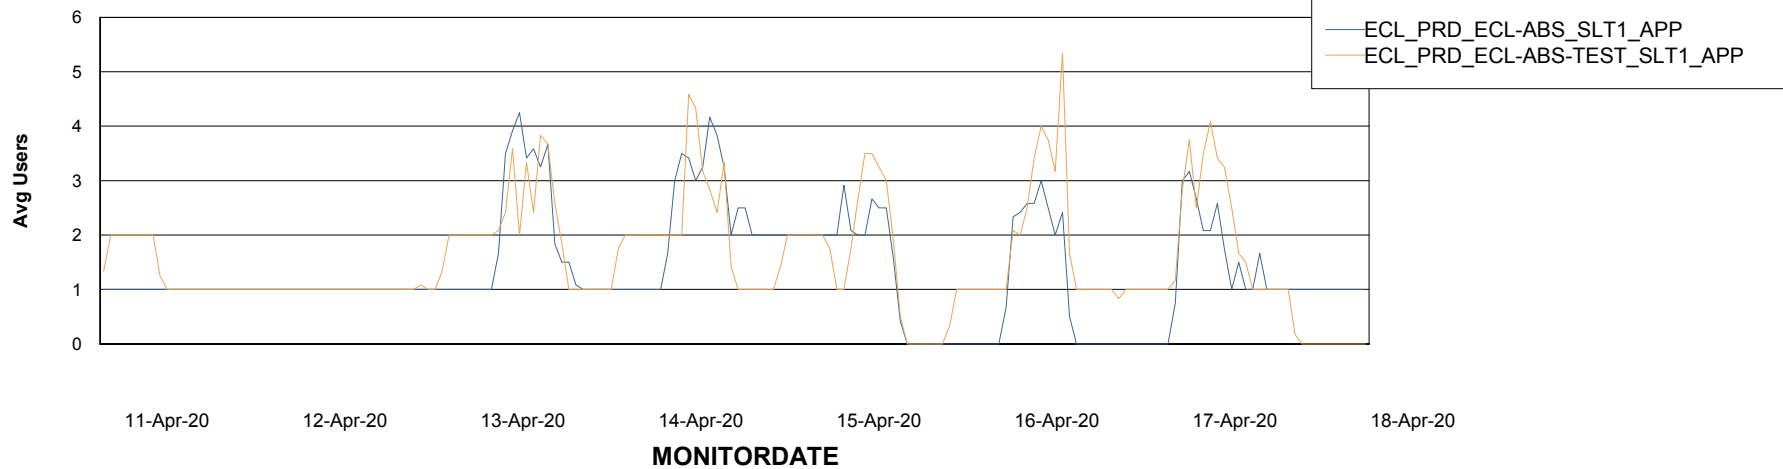

Avg users per day per ABS server