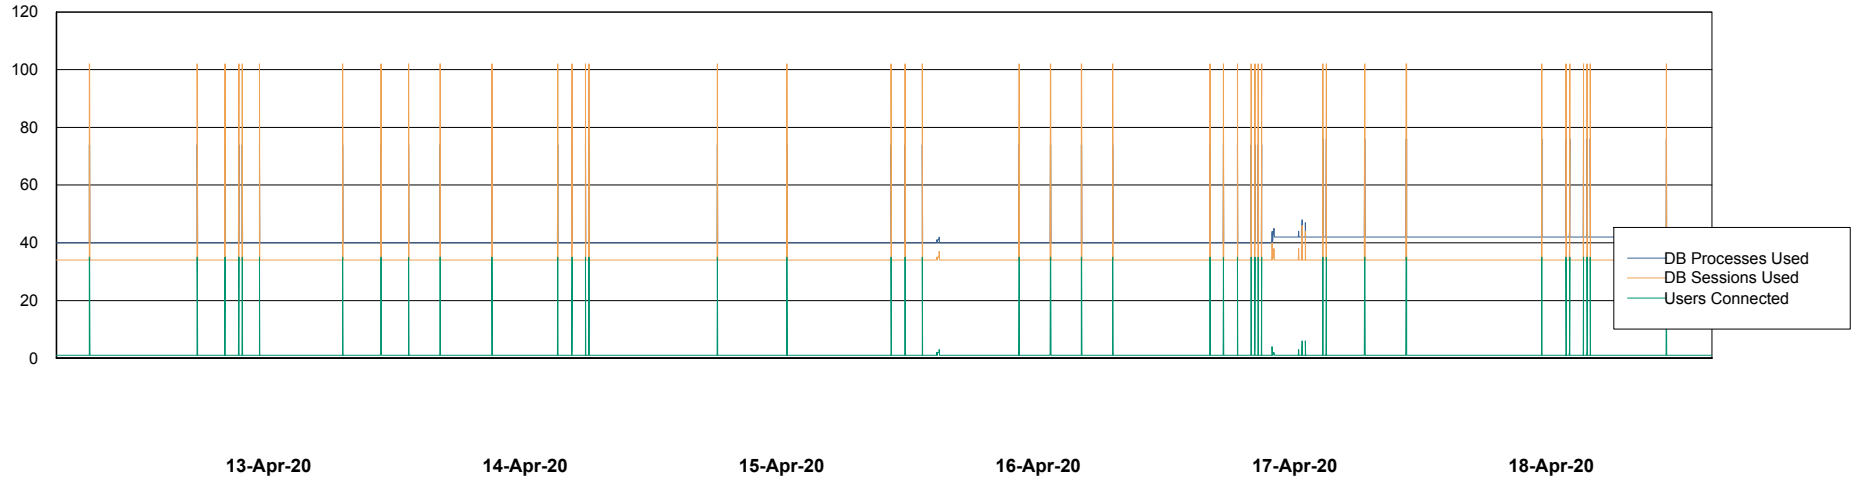

Weekly SLA Customer Report

Customer ECL Production
Database ID 77

Database Performance ECLDB_Production

Weekly SLA Customer Report

Customer ECL Production
Database ID 77

Database Performance ECLDB_Standby

Weekly SLA Customer Report