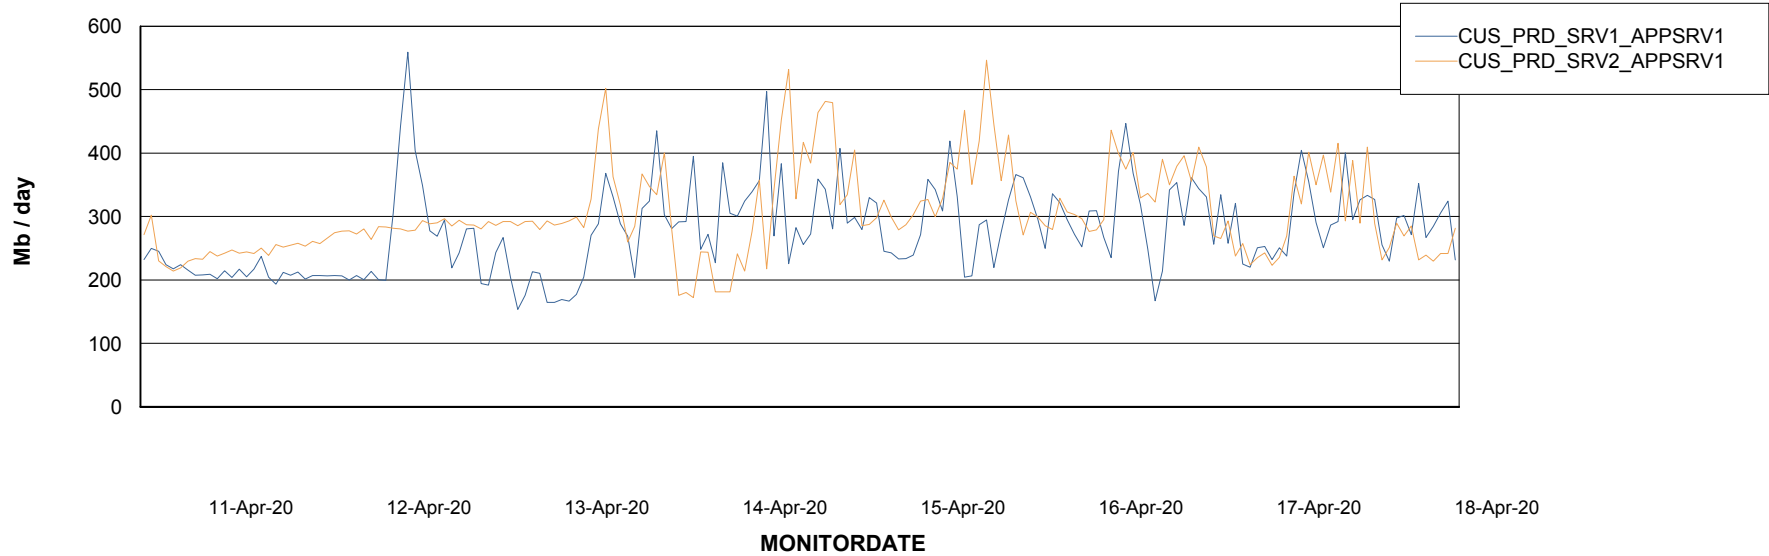

ABSSolute Application Server Services

Avg memory used per ABS Server Service