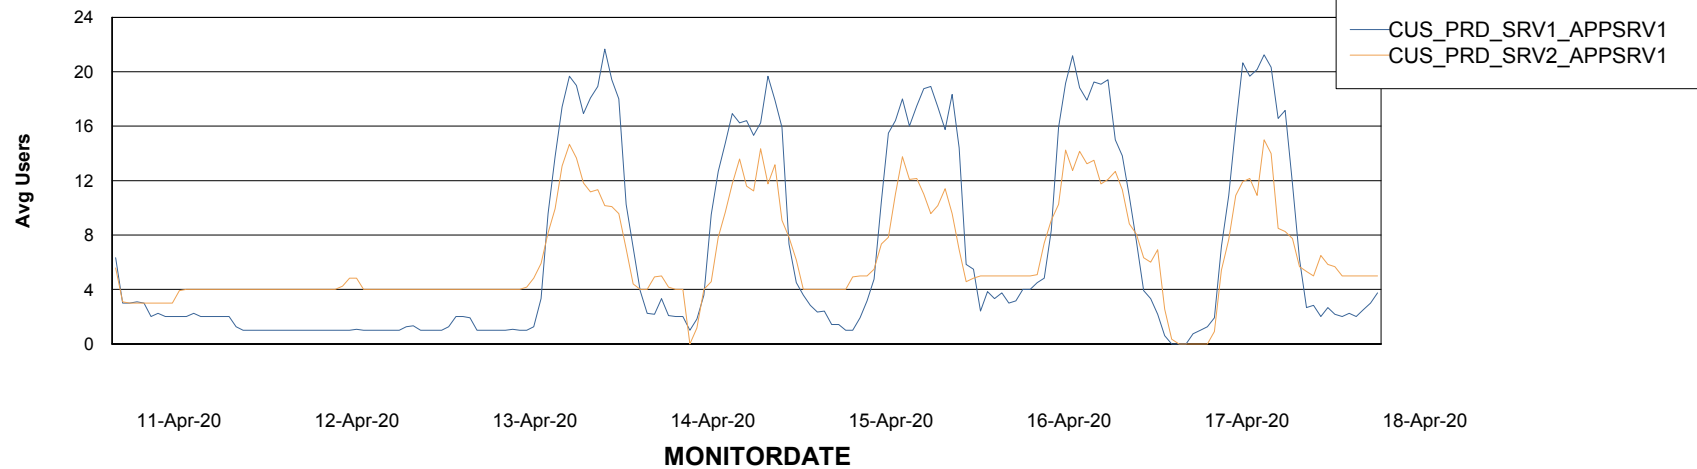

Avg users per day per ABS server