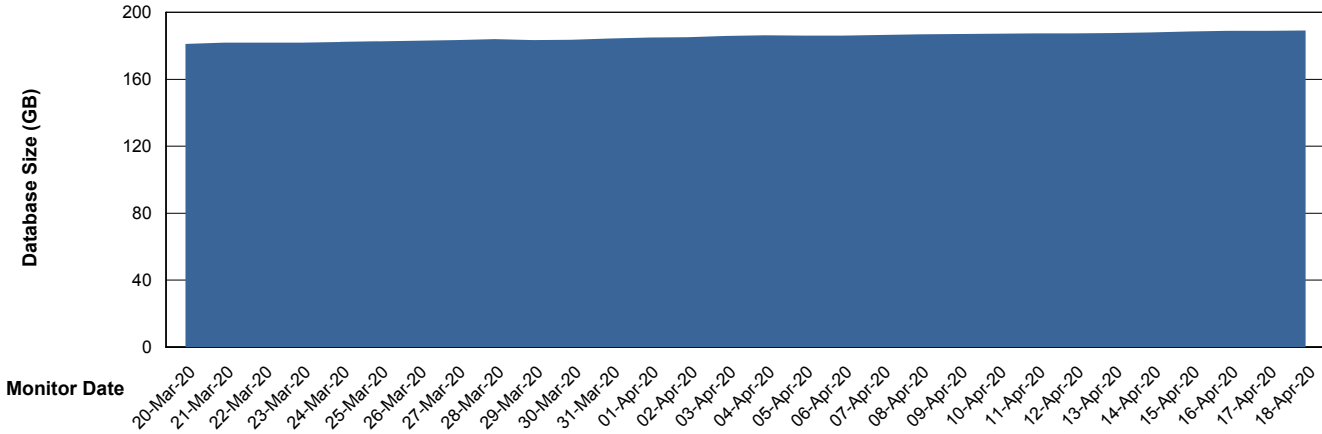

DATABASE SIZE CUS_ProdDB_Primary

Database growth over last month