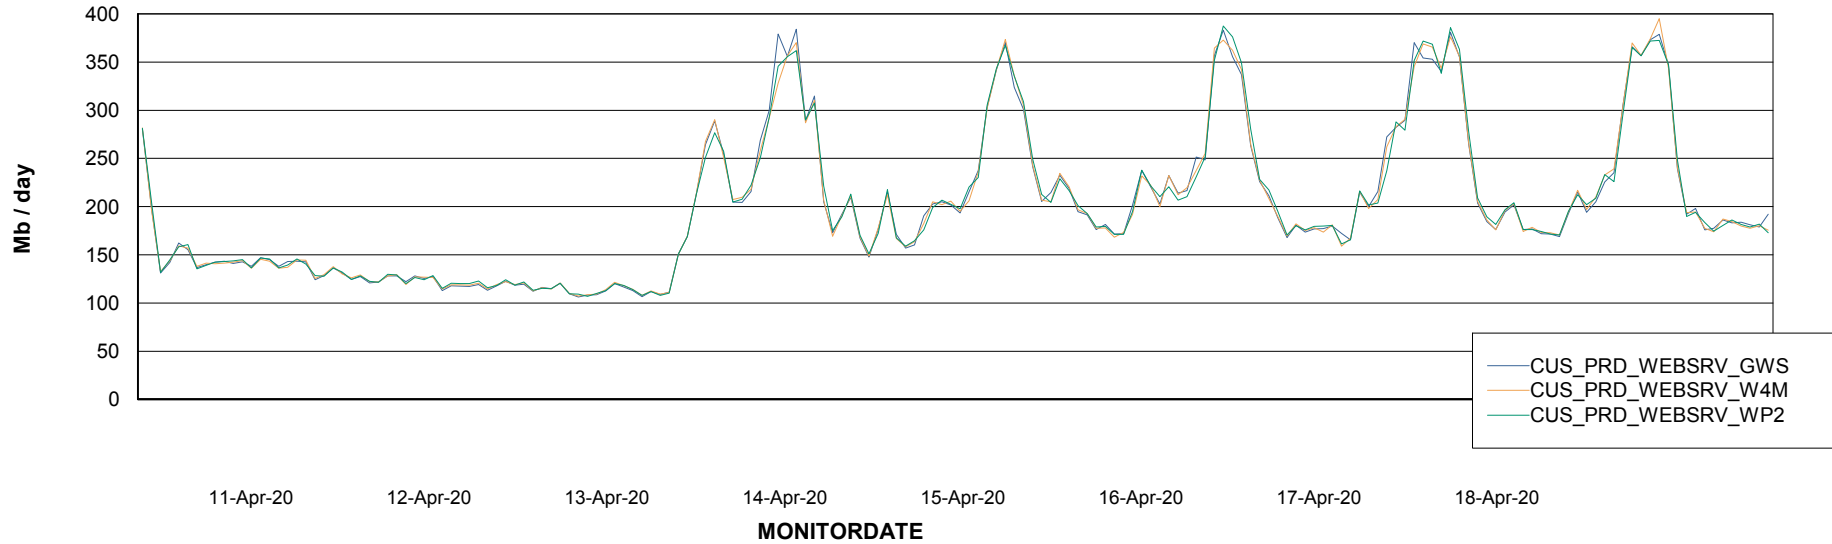

ABSSolute Web Component Services

Avg memory used per ABS Web component