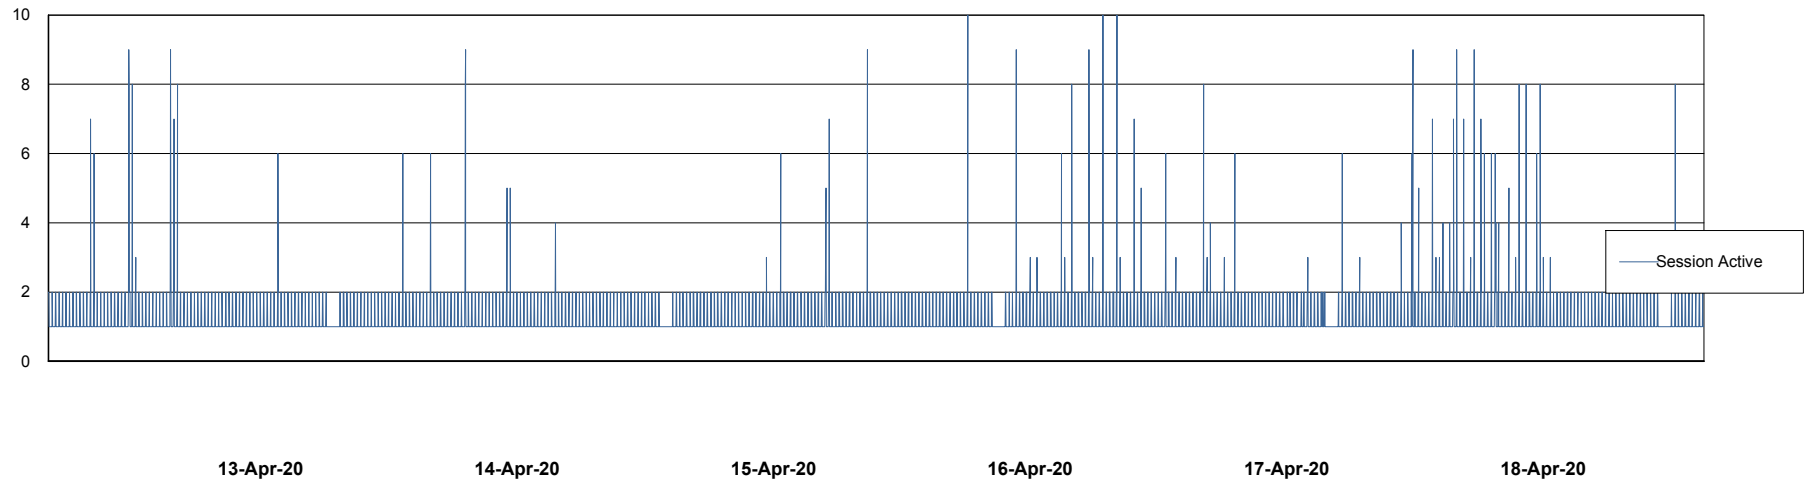

Weekly SLA Customer Report

Customer CUS Production
Database ID 84

Database Performance CUS_ProdDB_Primary

Weekly SLA Customer Report

Customer CUS Production
Database ID 84

Database Performance CUS_ProdDB_Standby