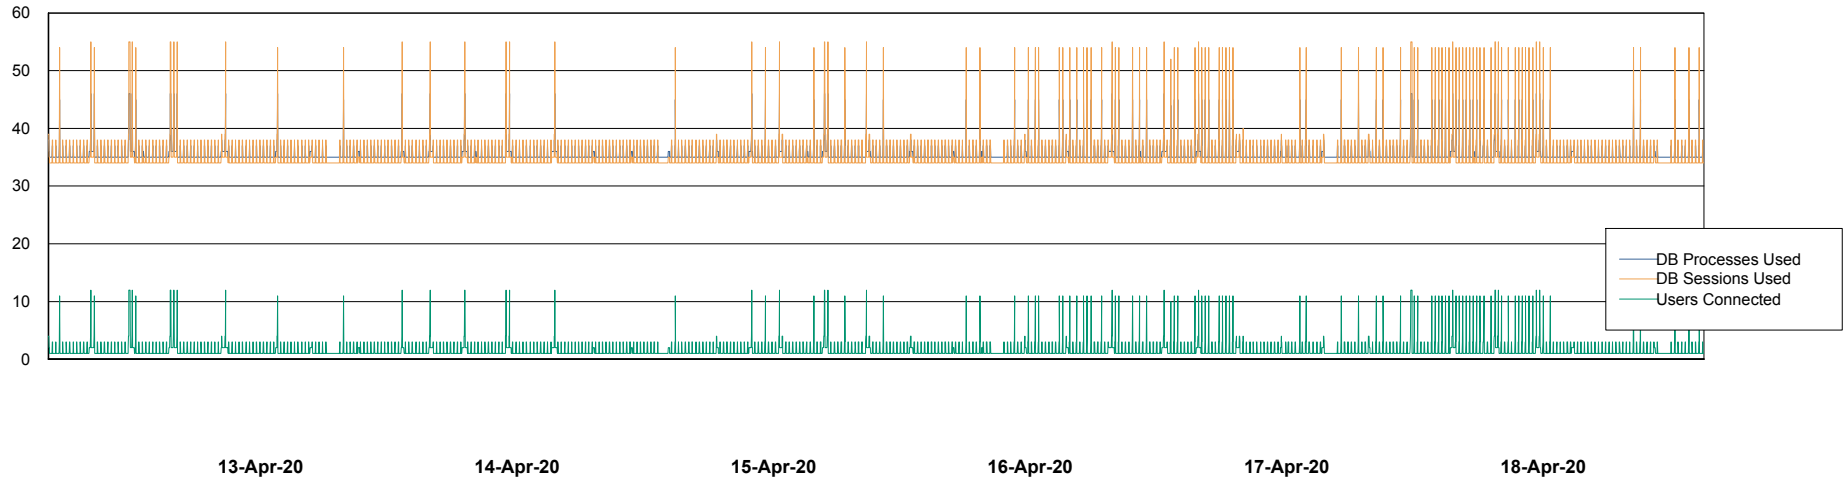

Weekly SLA Customer Report

Customer CUS Production
Database ID 84

Database Performance CUS_ProdDB_Primary

Weekly SLA Customer Report

Customer CUS Production
Database ID 84

Database Performance CUS_ProdDB_Standby