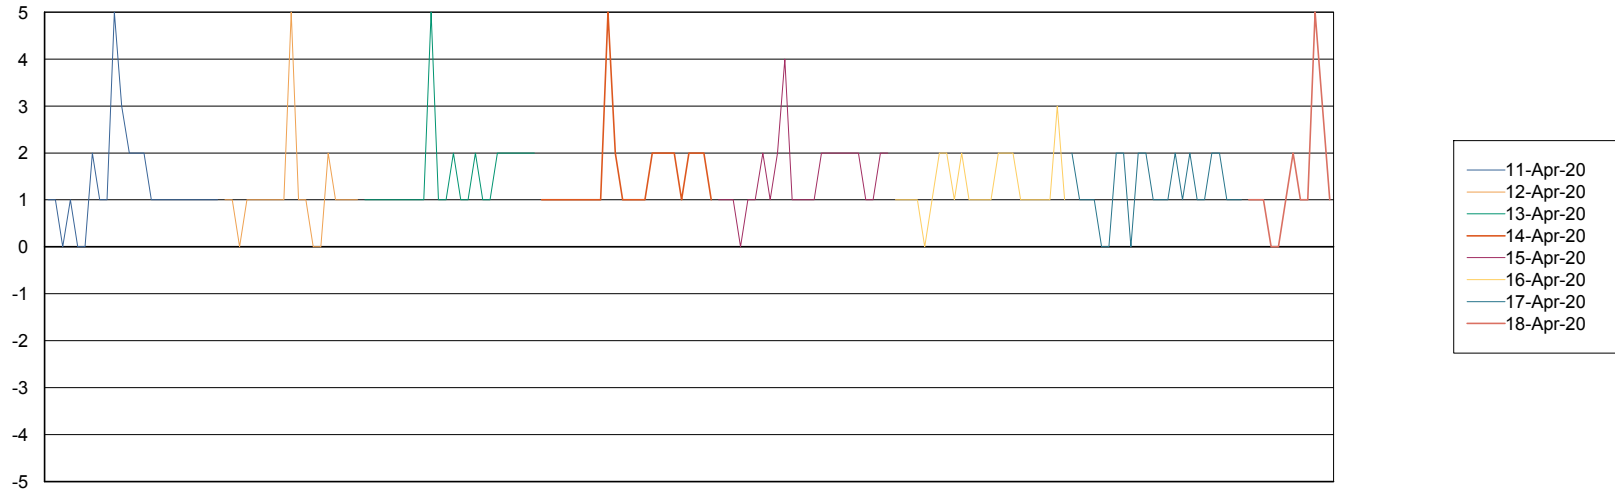

Standby Database Health CUS Production

Recovery lag for last 7 days