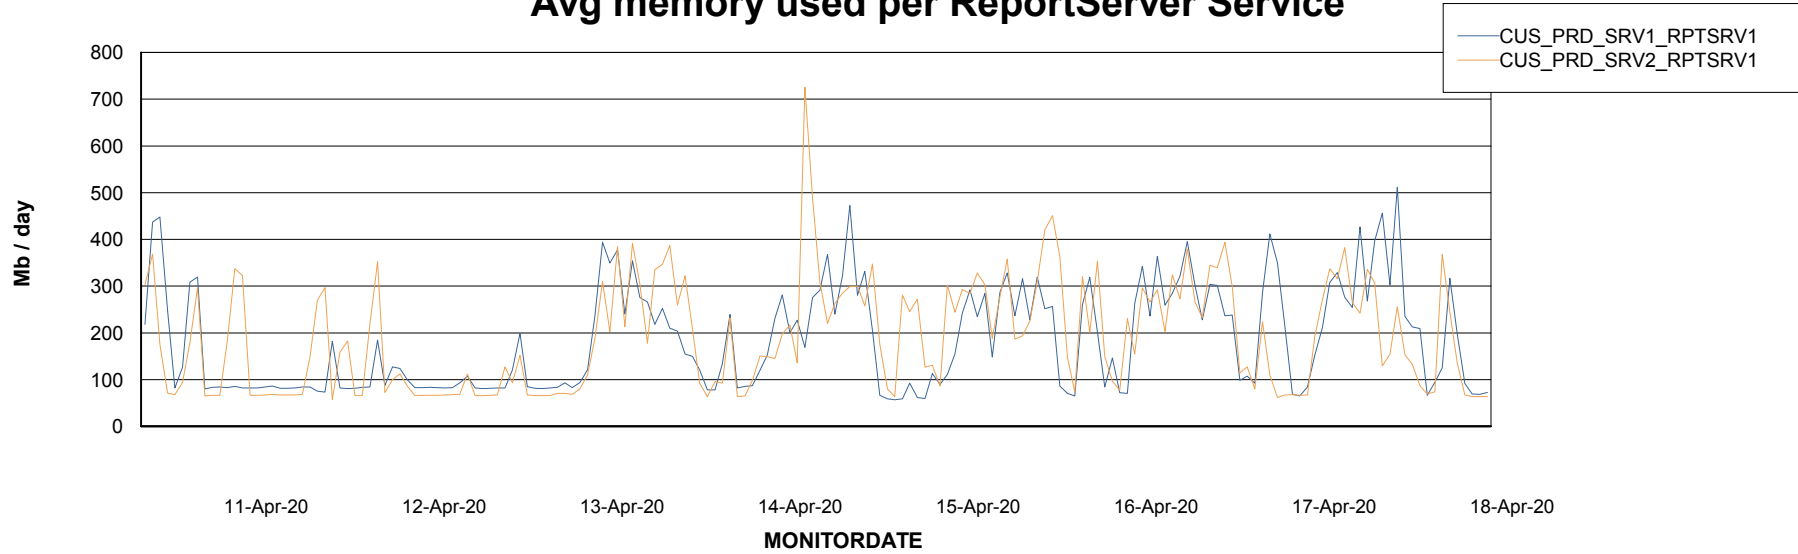

Avg memory used per ABS Server Service

Avg users per day per ABS server

Weekly SLA Customer Report

Customer CUS Production
Database ID 84

ABSolute Web Component Services

Avg memory used per ReportServer Service