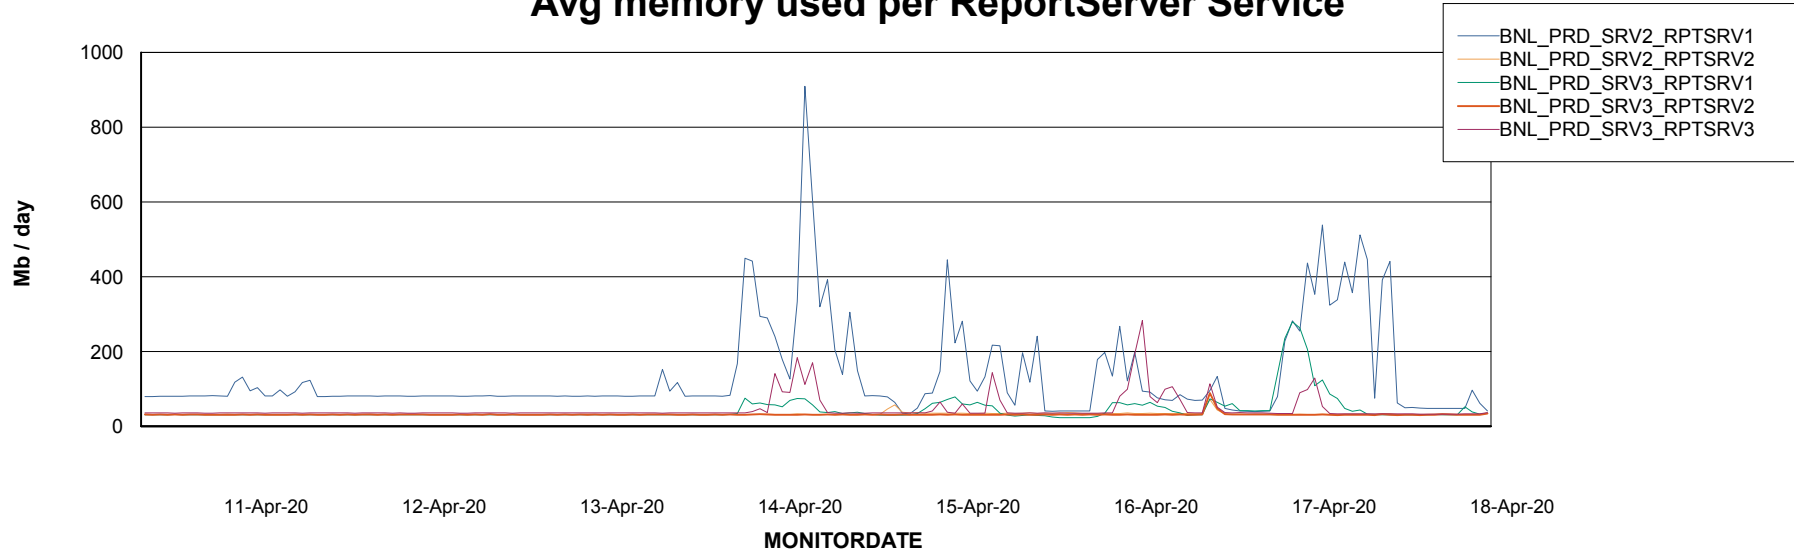

ABSSolute Web Component Services

Avg memory used per ReportServer Service