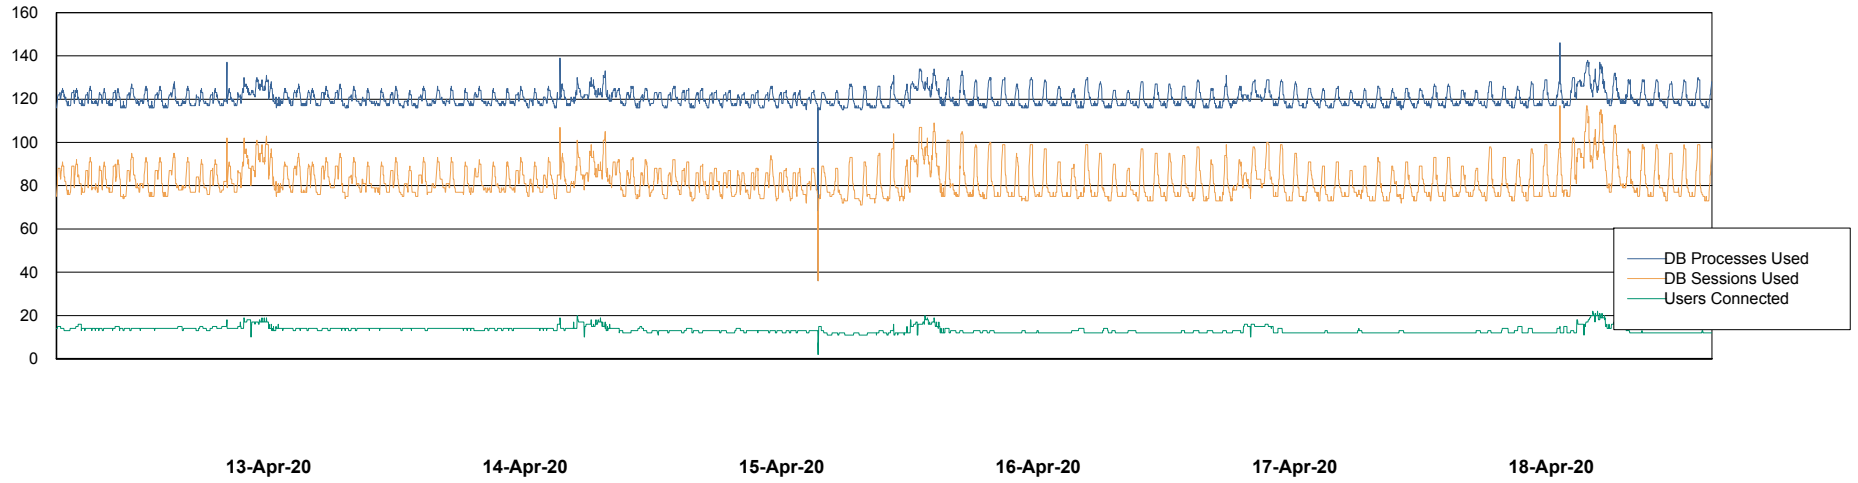

Database Performance BNLDB_FUT_FutureLive