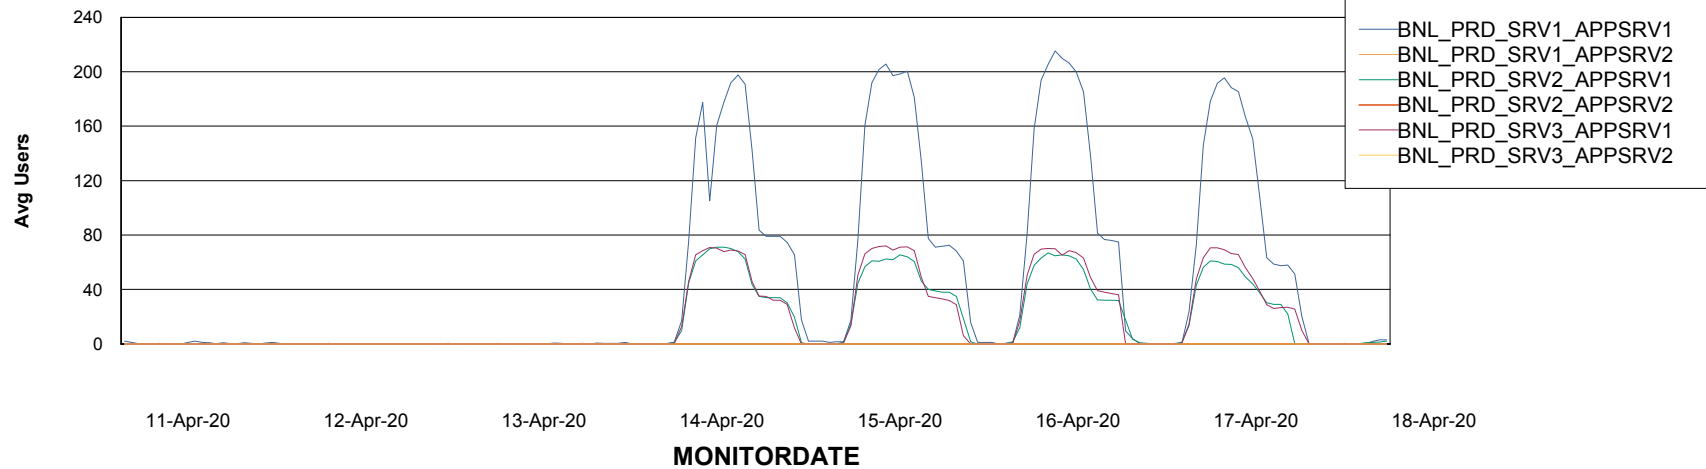

Avg users per day per ABS server