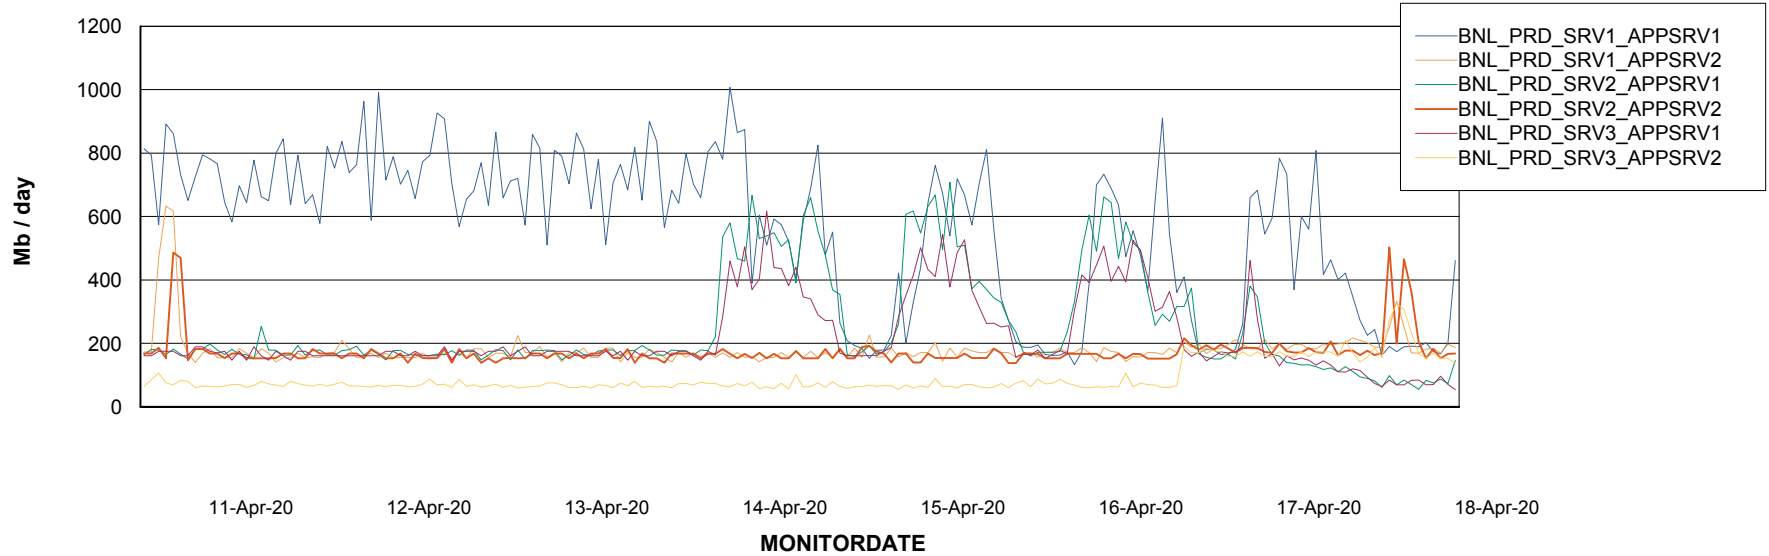

ABSSolute Application Server Services

Avg memory used per ABS Server Service