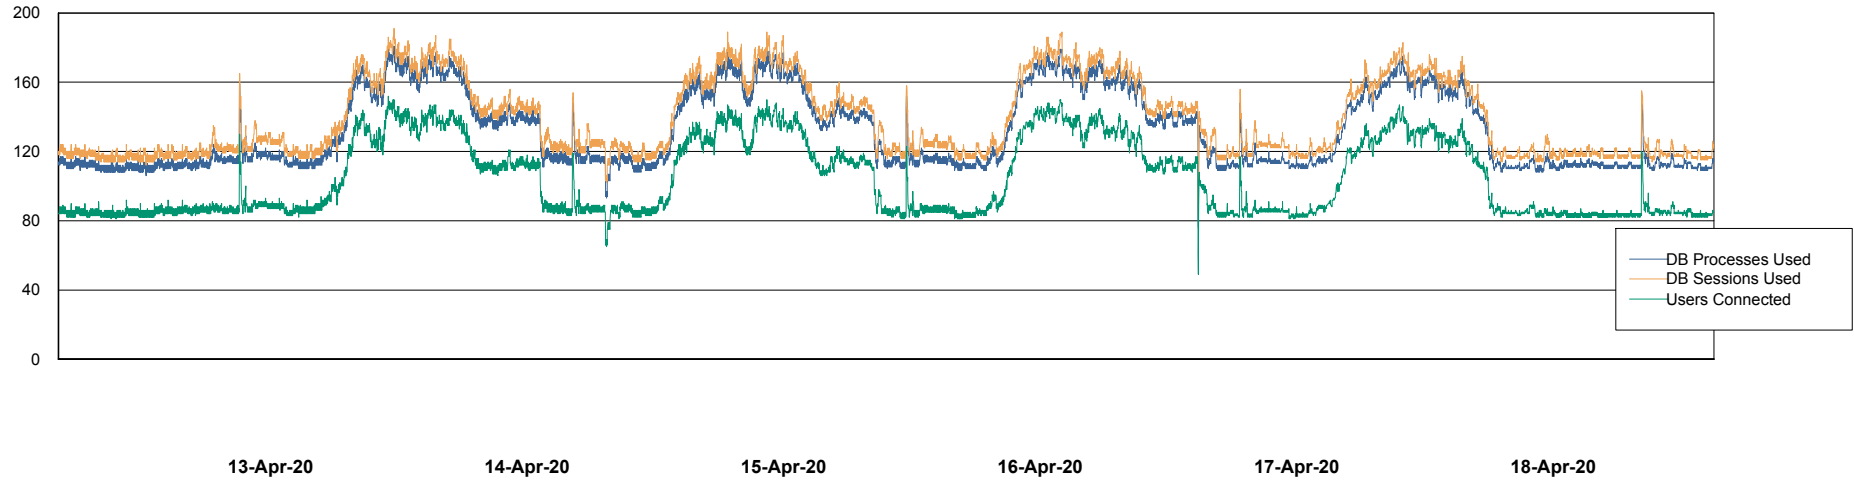

Database Performance BNLDB_Production