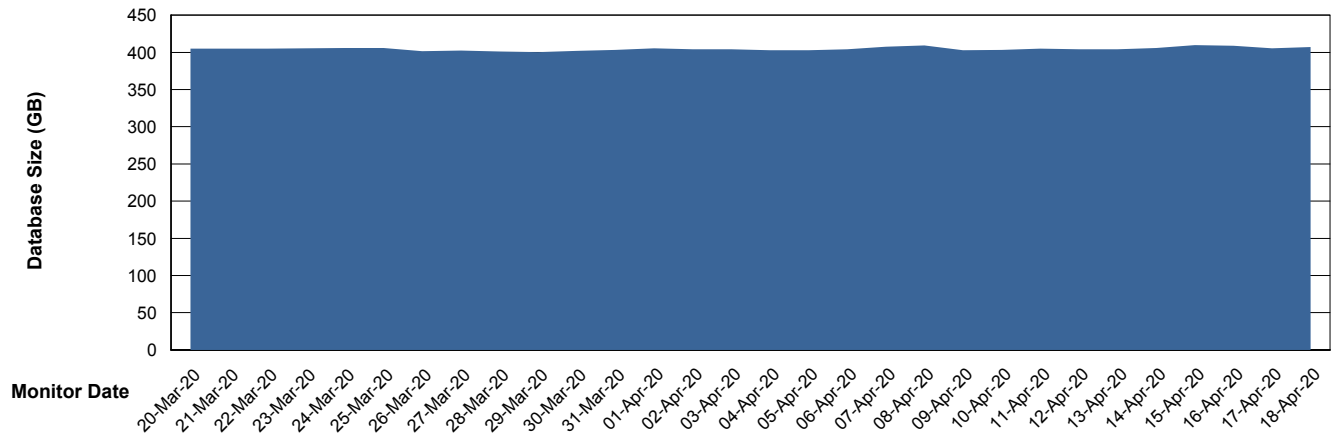

# Weekly SLA Customer Report

Customer BNL\_Production  
Database ID 83

DATABASE SIZE BNLDB\_FUT\_FutureLive

### Database growth over last month

DATABASE SIZE BNLDB\_Production

### Database growth over last month