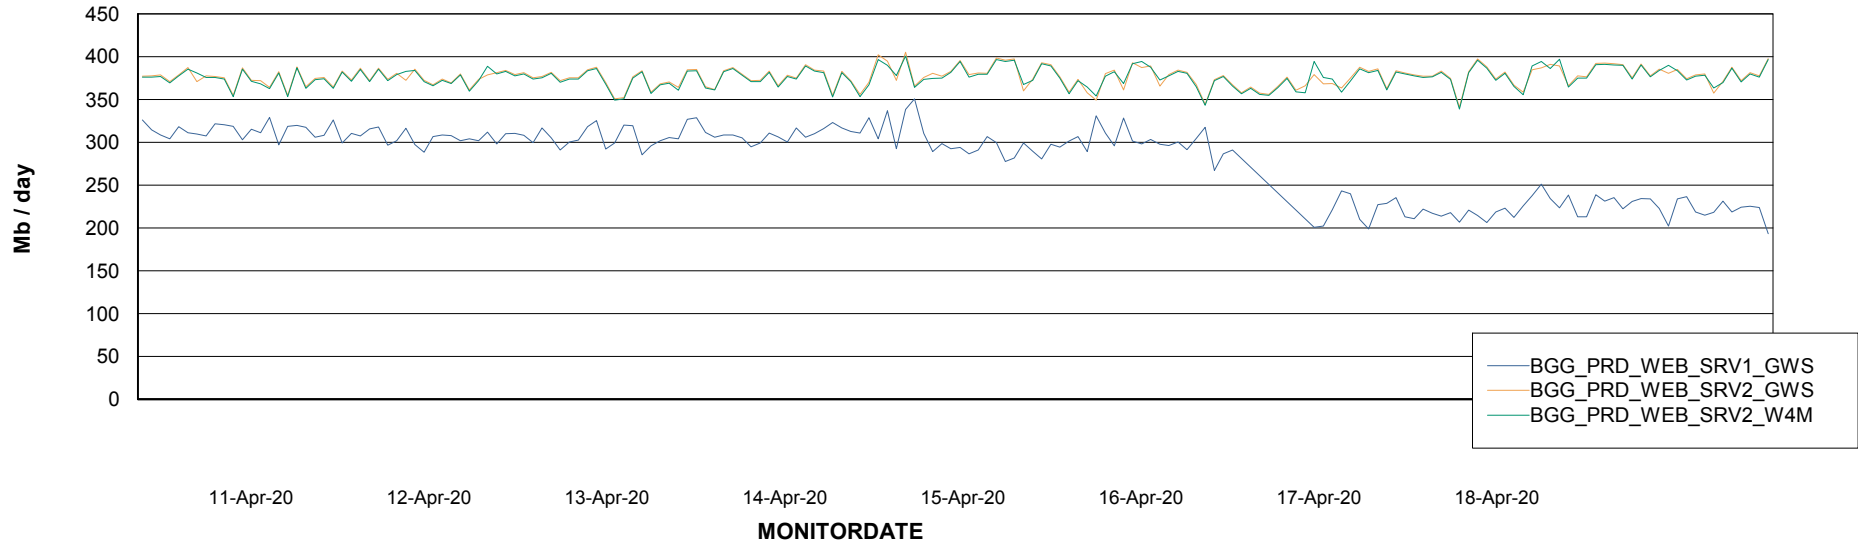

ABSolute Web Component Services

Avg memory used per ABS Web component