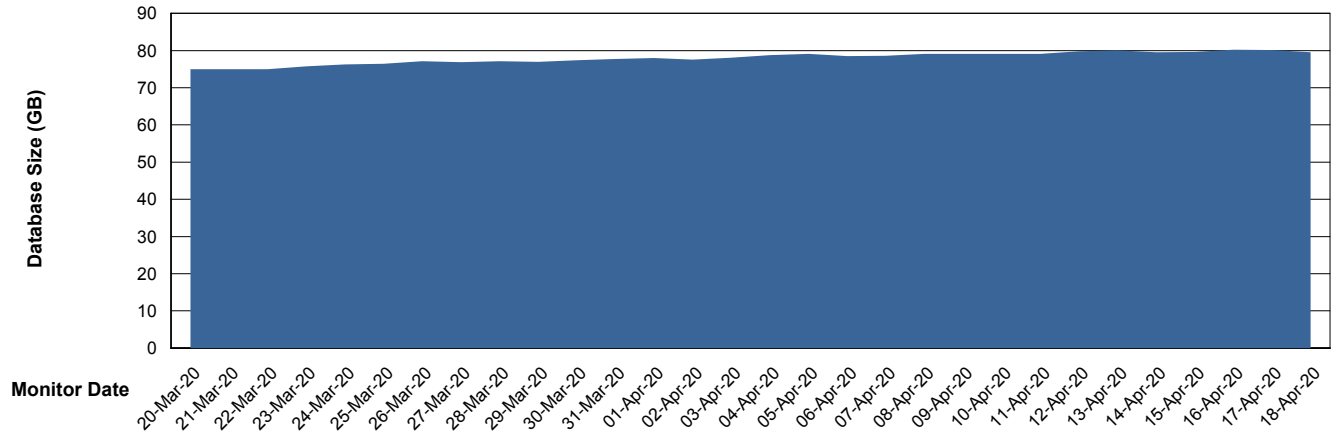

DATABASE SIZE BGGDB_BI

Database growth over last month