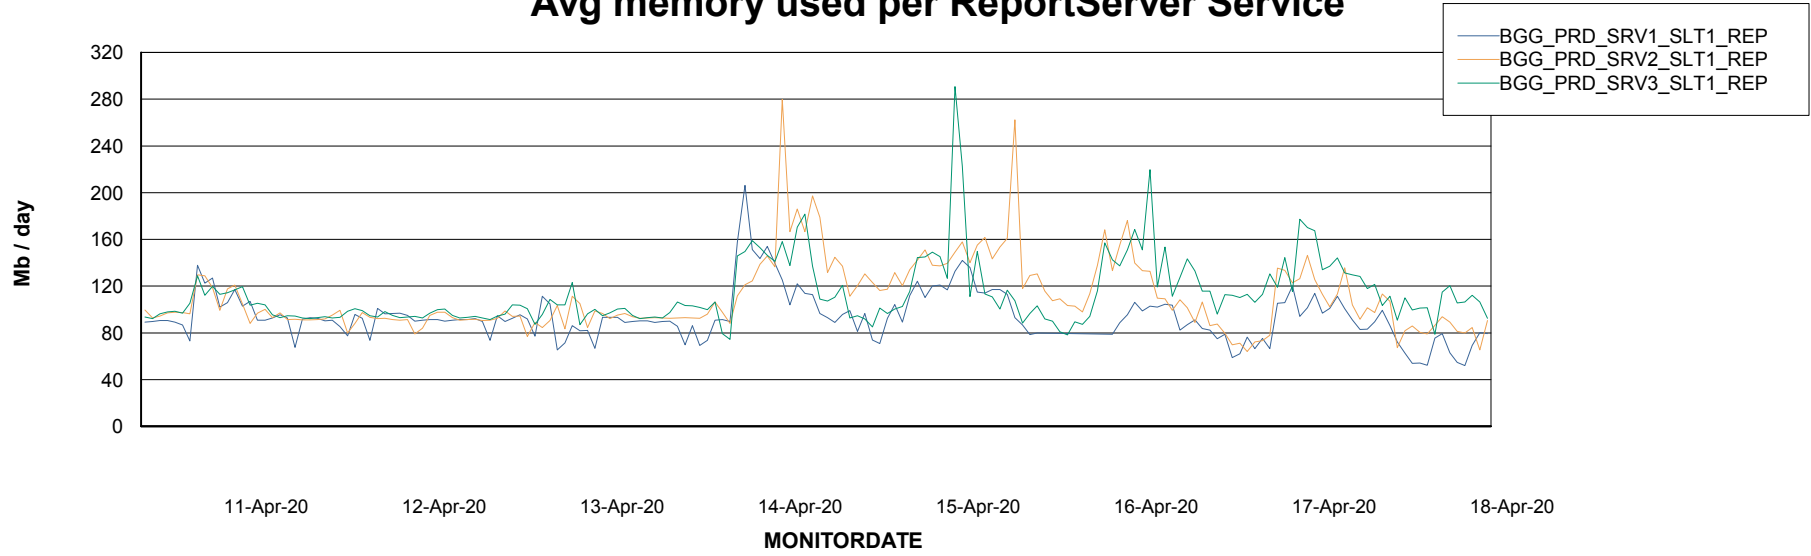

ABSSolute Application ReportServer Services

Avg memory used per ReportServer Service