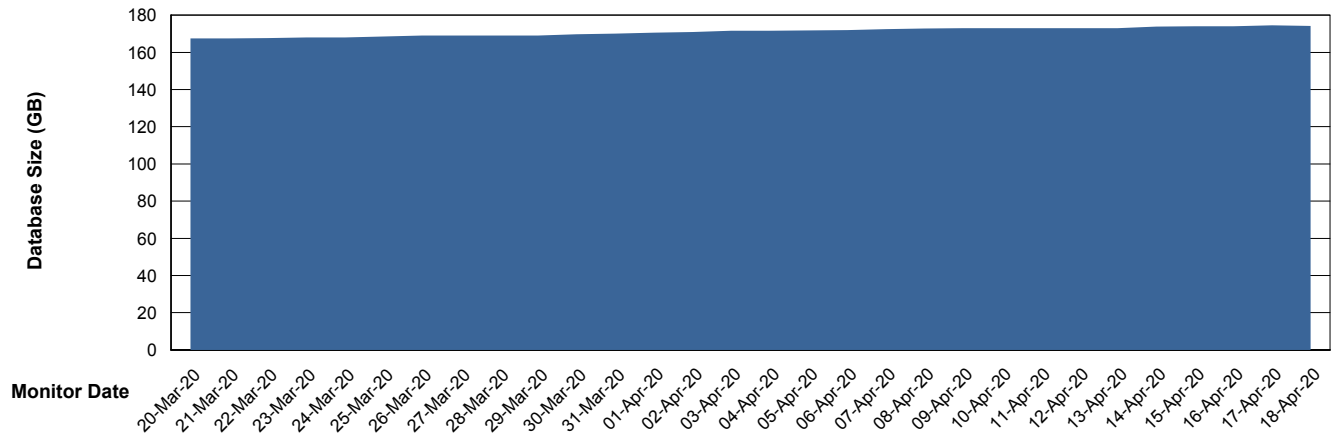

# Weekly SLA Customer Report

Customer BGG\_Production  
Database ID 58

DATABASE SIZE BGGDB\_BI

### Database growth over last month

DATABASE SIZE BGGDB\_Production

### Database growth over last month