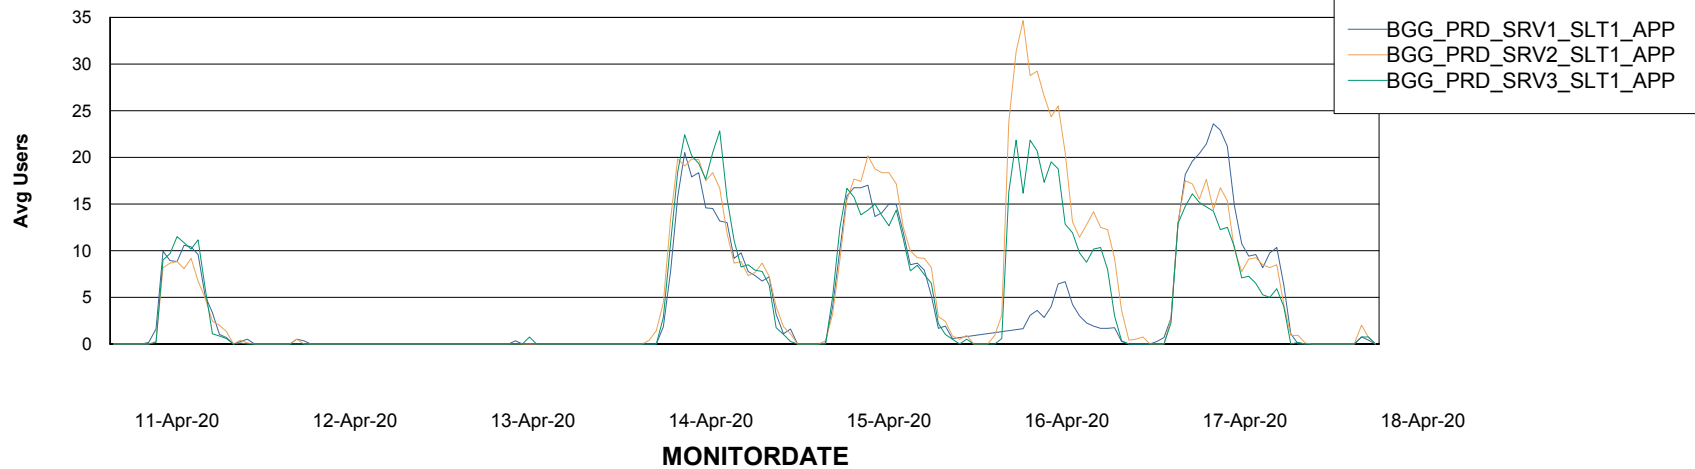

Avg users per day per ABS server