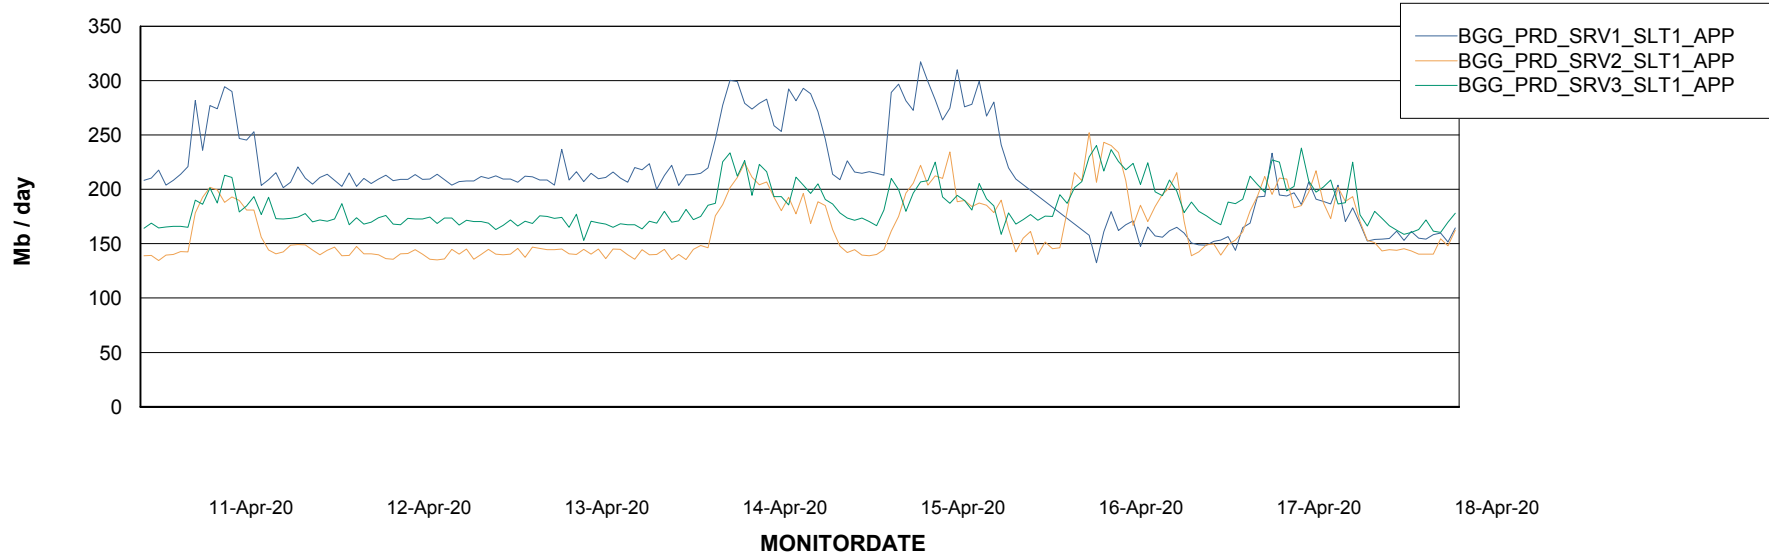

ABSSolute Application Server Services

Avg memory used per ABS Server Service