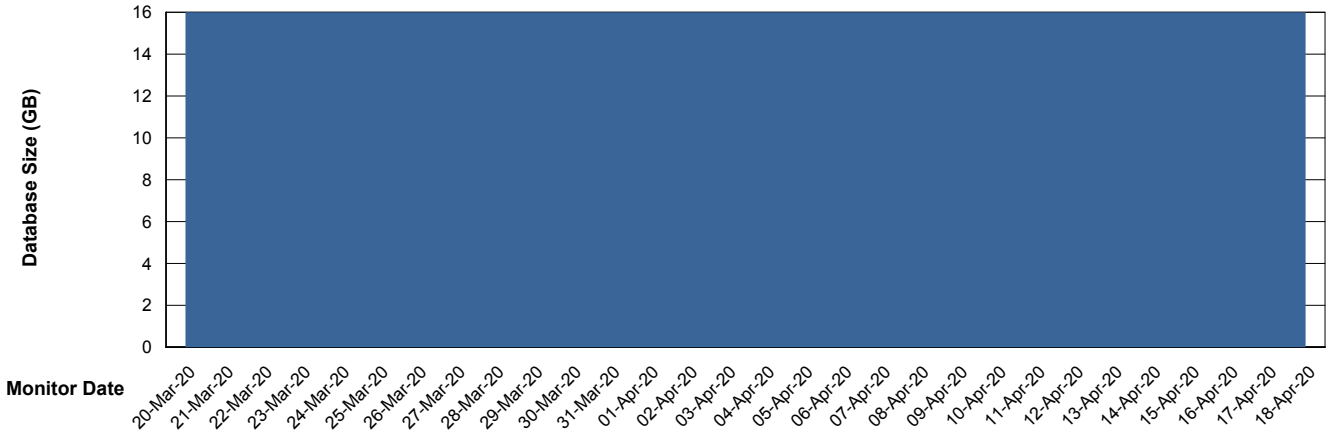

DATABASE SIZE BCMDB_ABS1 Production Database

Database growth over last month

Database Tablespace BCMDB_ABS1 Production Database

Date	Tablespace Name	Filesize (Gb)	Usedsize (Gb)	Percentage free
18-Apr-20	ABSDATA	5	4	20
	INDX	10	7	30
17-Apr-20	ABSDATA	5	4	20
	INDX	10	7	30
16-Apr-20	ABSDATA	5	4	20
	INDX	10	7	30
15-Apr-20	ABSDATA	5	4	20
	INDX	10	7	30
14-Apr-20	ABSDATA	5	4	20
	INDX	10	7	30
13-Apr-20	ABSDATA	5	4	20
	INDX	10	7	30
12-Apr-20	ABSDATA	5	4	20
	INDX	10	7	30