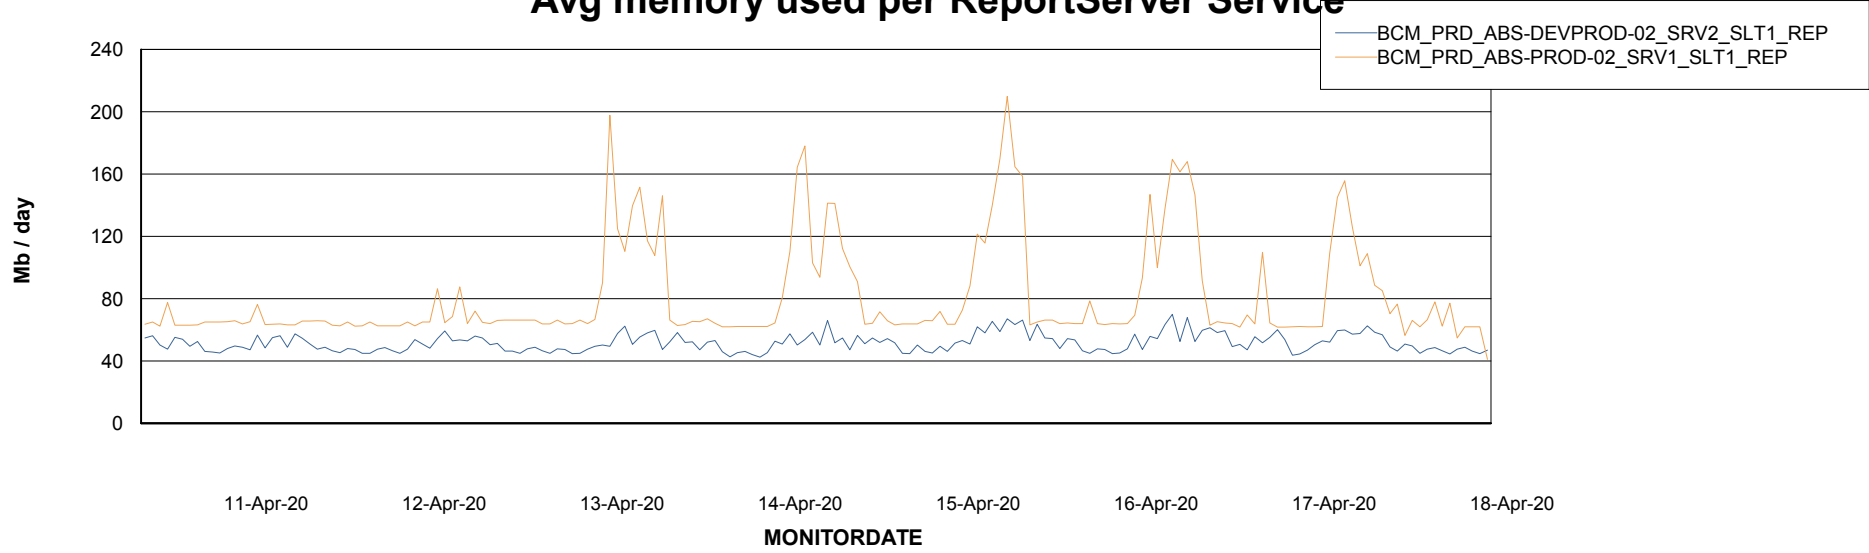

ABSSolute Application ReportServer Services

Avg memory used per ReportServer Service