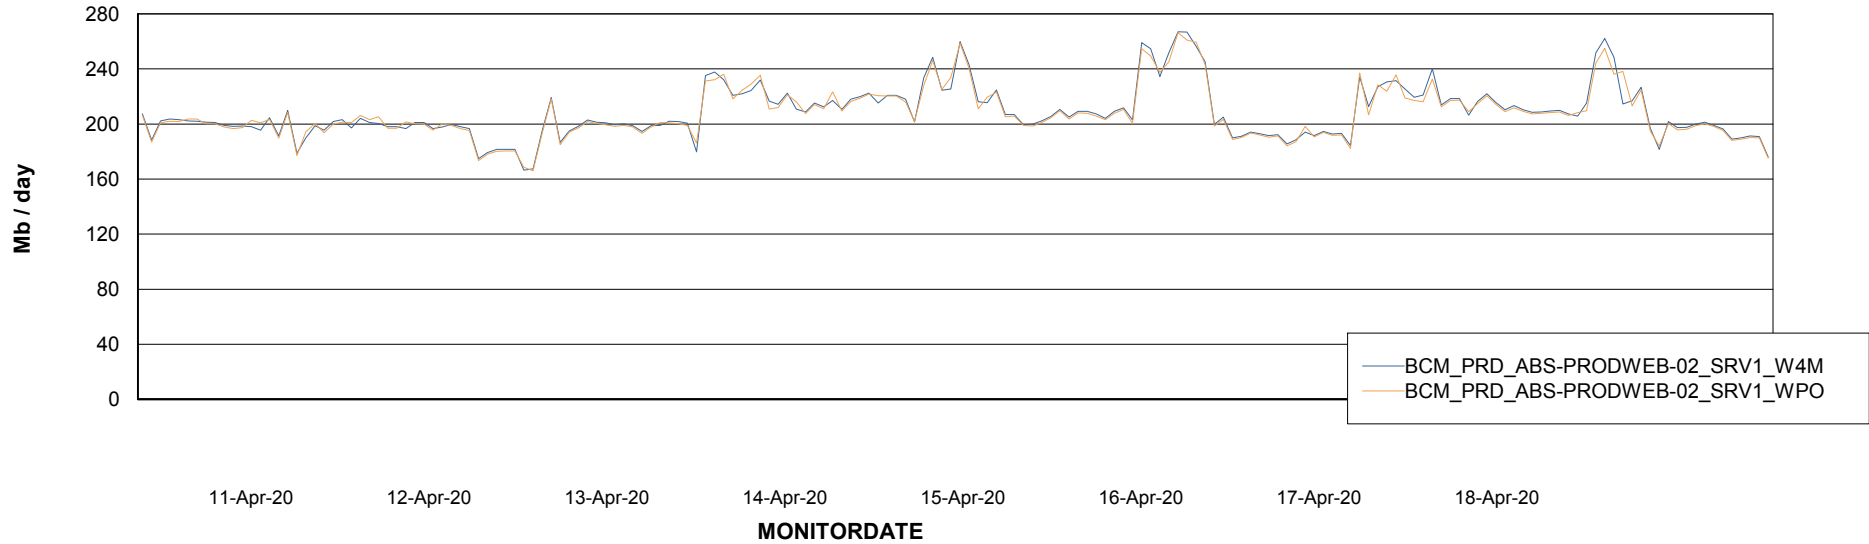

ABSSolute Web Component Services

Avg memory used per ABS Web component