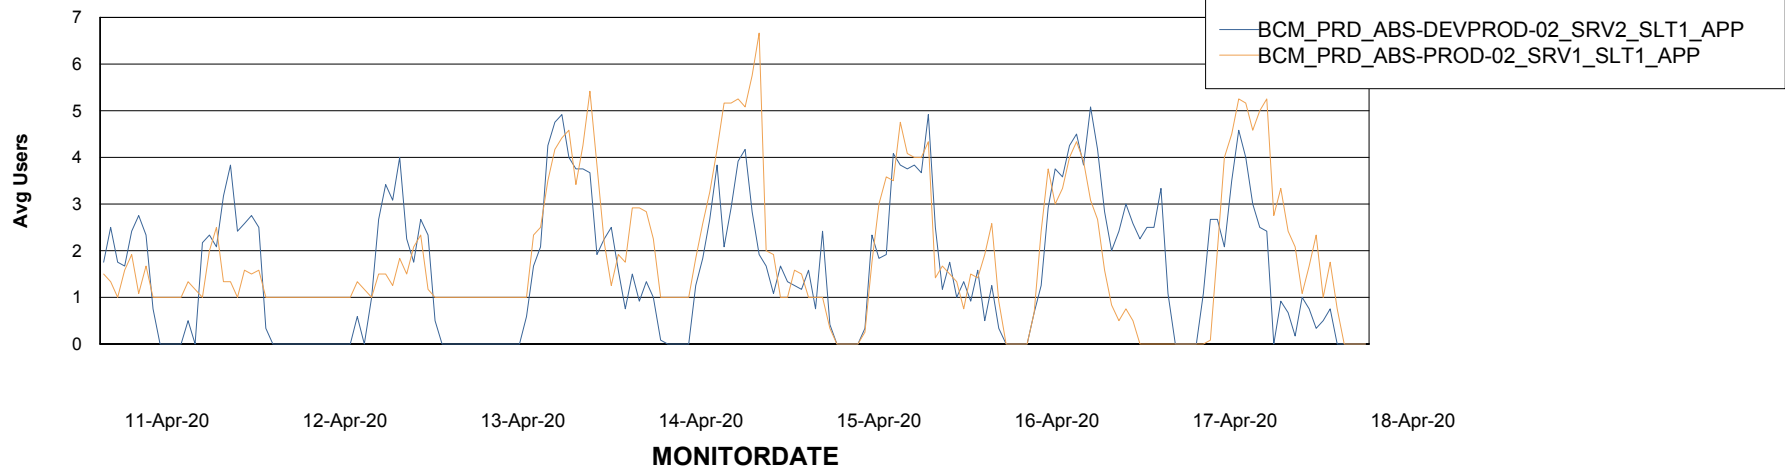

Avg users per day per ABS server