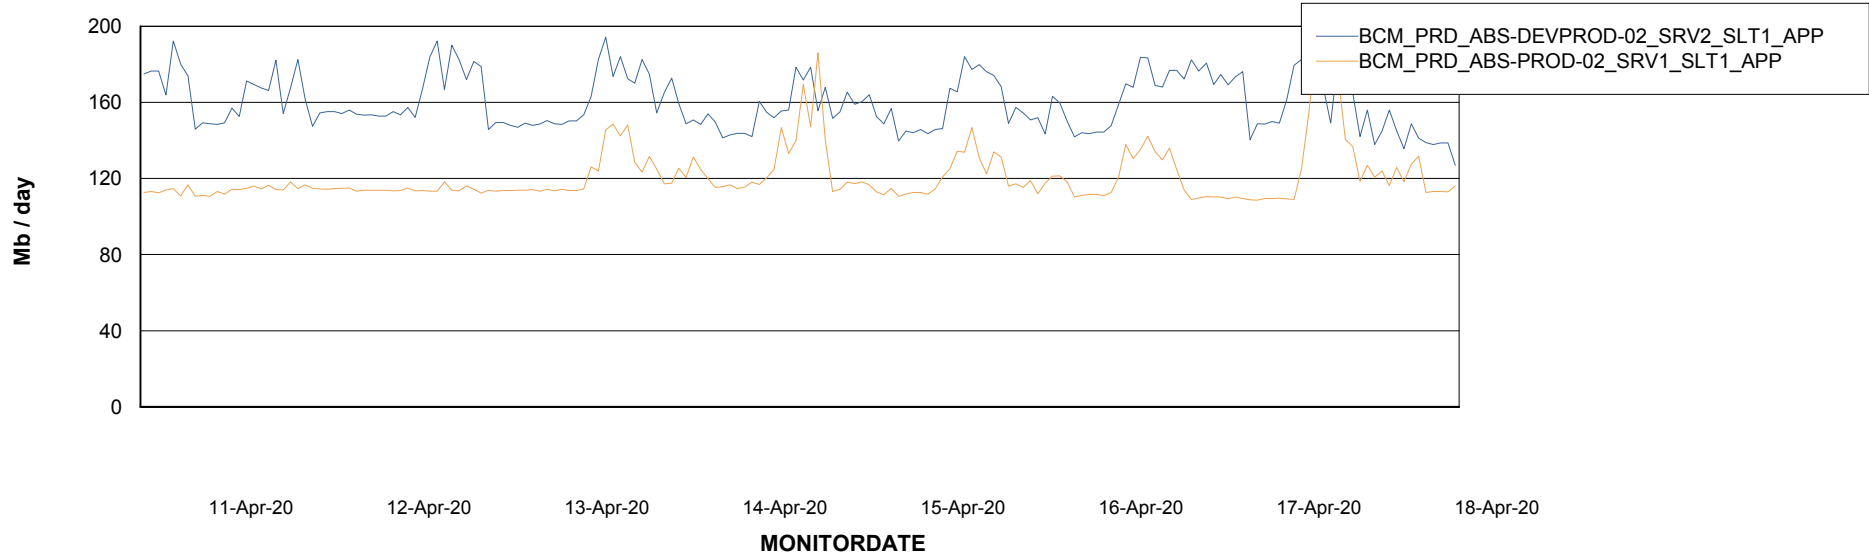

ABSSolute Application Server Services

Avg memory used per ABS Server Service