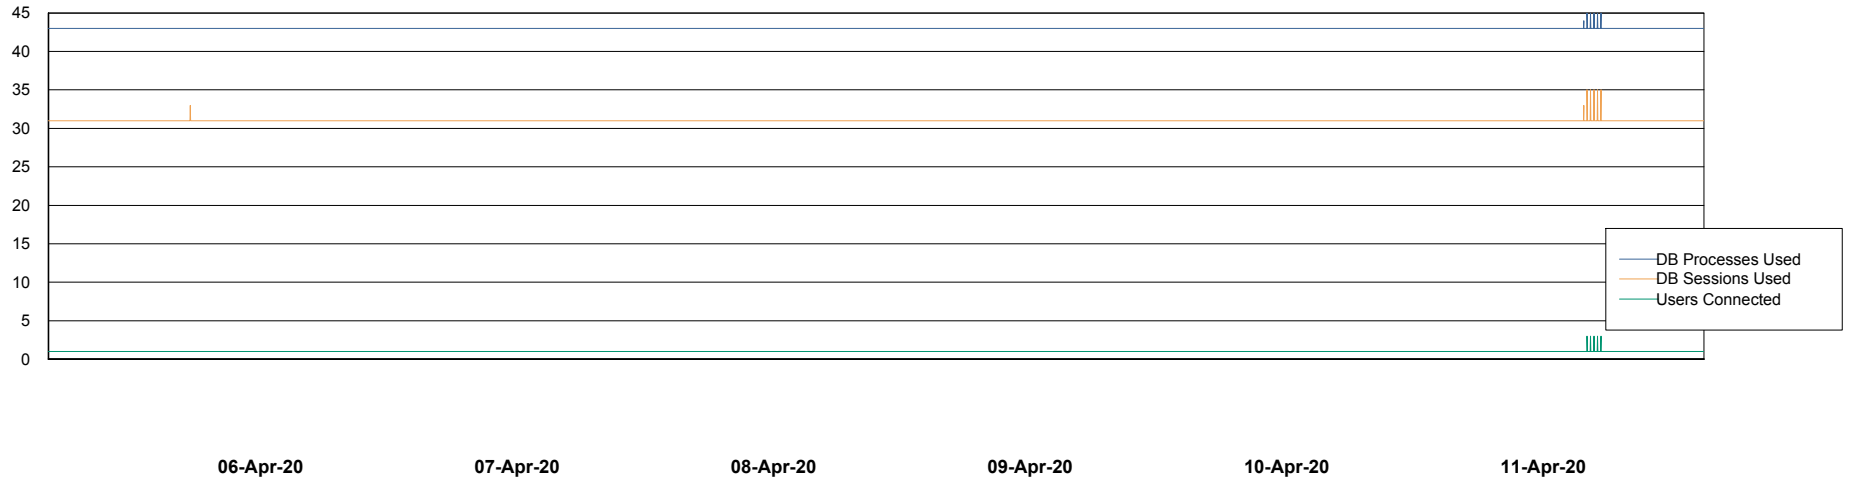

Weekly SLA Customer Report

Customer WBL_Production
Database ID 40

Database Performance WBLDB_Production

Weekly SLA Customer Report

Customer WBL_Production
Database ID 40

Database Performance WBLDB_Standby

Weekly SLA Customer Report

Customer WBL_Production
 Database ID 40

DATABASE SIZE WBLDB_Production

Database growth over last month

Database Tablespace WBLDB_Production

Date	Tablespace Name	Filesize (Gb)	Usedsize (Gb)	Percentage free
11-Apr-20	ABSDATA	9	7	22
	INDX	12	9	25
10-Apr-20	ABSDATA	9	7	22
	INDX	12	9	25
09-Apr-20	ABSDATA	9	7	22
	INDX	12	9	25
08-Apr-20	ABSDATA	9	7	22
	INDX	12	9	25
07-Apr-20	ABSDATA	9	7	22
	INDX	12	9	25
06-Apr-20	ABSDATA	9	7	22
	INDX	12	9	25
05-Apr-20	ABSDATA	9	7	22
	INDX	12	9	25