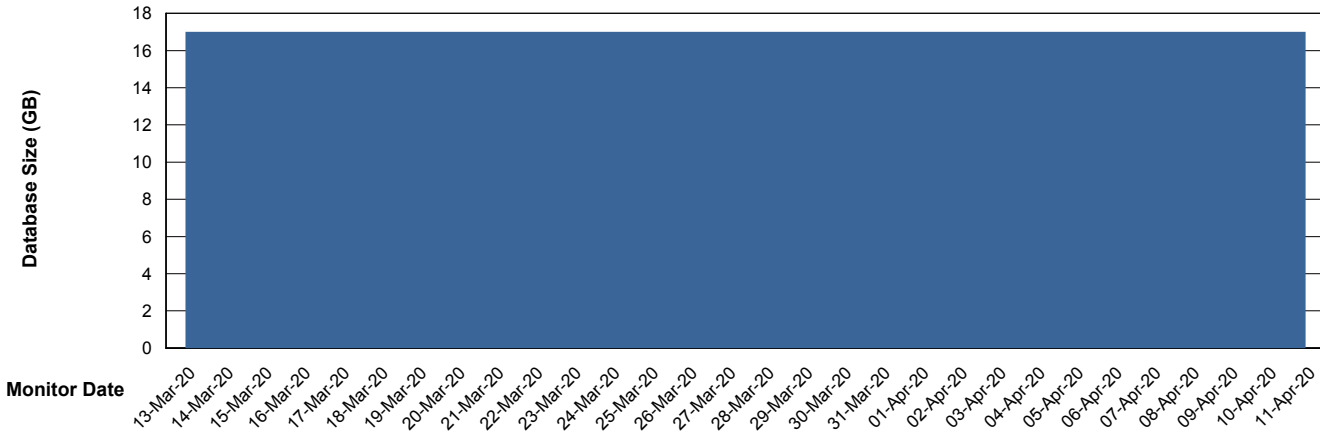

Weekly SLA Customer Report

Customer WBL_Production
Database ID 40

Database Performance WBLDB_Production

Weekly SLA Customer Report

Customer WBL_Production
Database ID 40

Database Performance WBLDB_Standby

Weekly SLA Customer Report

Customer WBL_Production
 Database ID 40

DATABASE SIZE WBLDB_Production

Database growth over last month

Database Tablespace WBLDB_Production

Date	Tablespace Name	Filesize (Gb)	Usedsize (Gb)	Percentage free
11-Apr-20	ABSDATA	9	7	22
	INDX	12	9	25
10-Apr-20	ABSDATA	9	7	22
	INDX	12	9	25
09-Apr-20	ABSDATA	9	7	22
	INDX	12	9	25
08-Apr-20	ABSDATA	9	7	22
	INDX	12	9	25
07-Apr-20	ABSDATA	9	7	22
	INDX	12	9	25
06-Apr-20	ABSDATA	9	7	22
	INDX	12	9	25
05-Apr-20	ABSDATA	9	7	22
	INDX	12	9	25