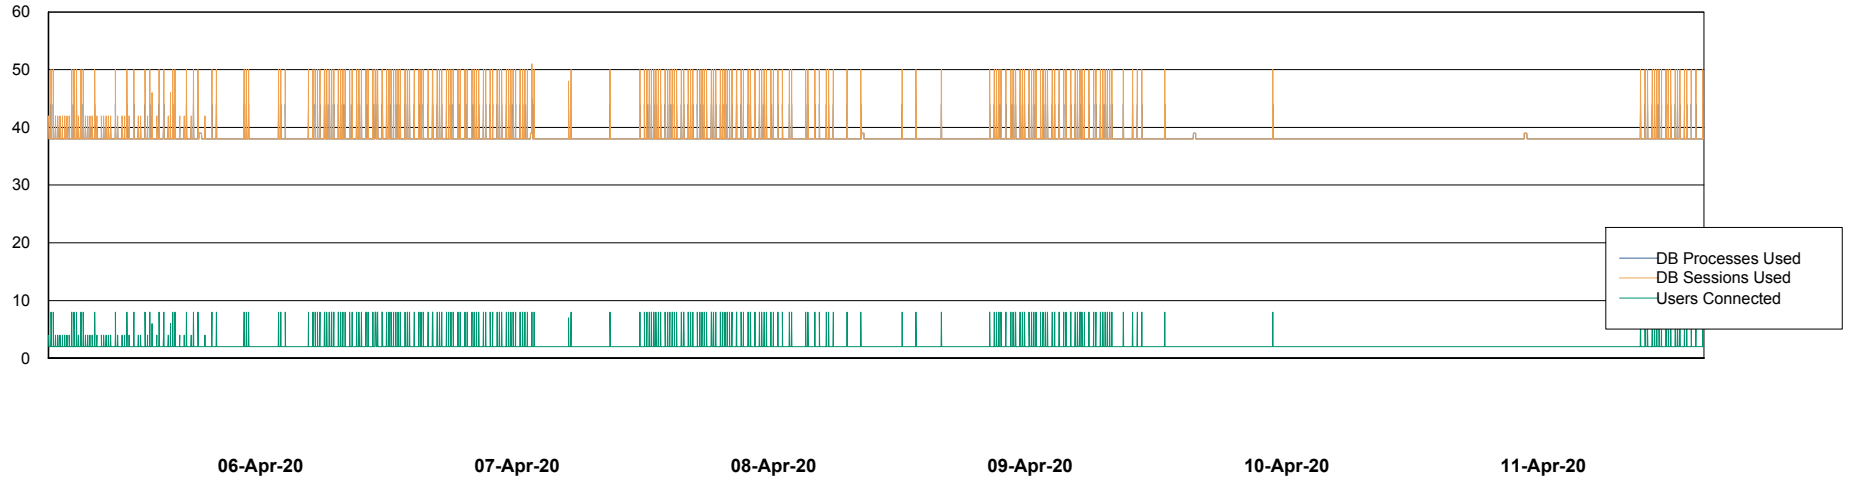

Weekly SLA Customer Report

Customer VOS_Production
Database ID 68

Database Performance VOSBIDB_Production

Weekly SLA Customer Report

Customer VOS_Production
Database ID 68

Database Performance VOSDB_Production

Weekly SLA Customer Report

Customer VOS_Production
Database ID 68

Database Performance VOSDB_Standby

Weekly SLA Customer Report

Customer VOS_Production
Database ID 68

DATABASE SIZE VOSBIDB_Production

Database growth over last month