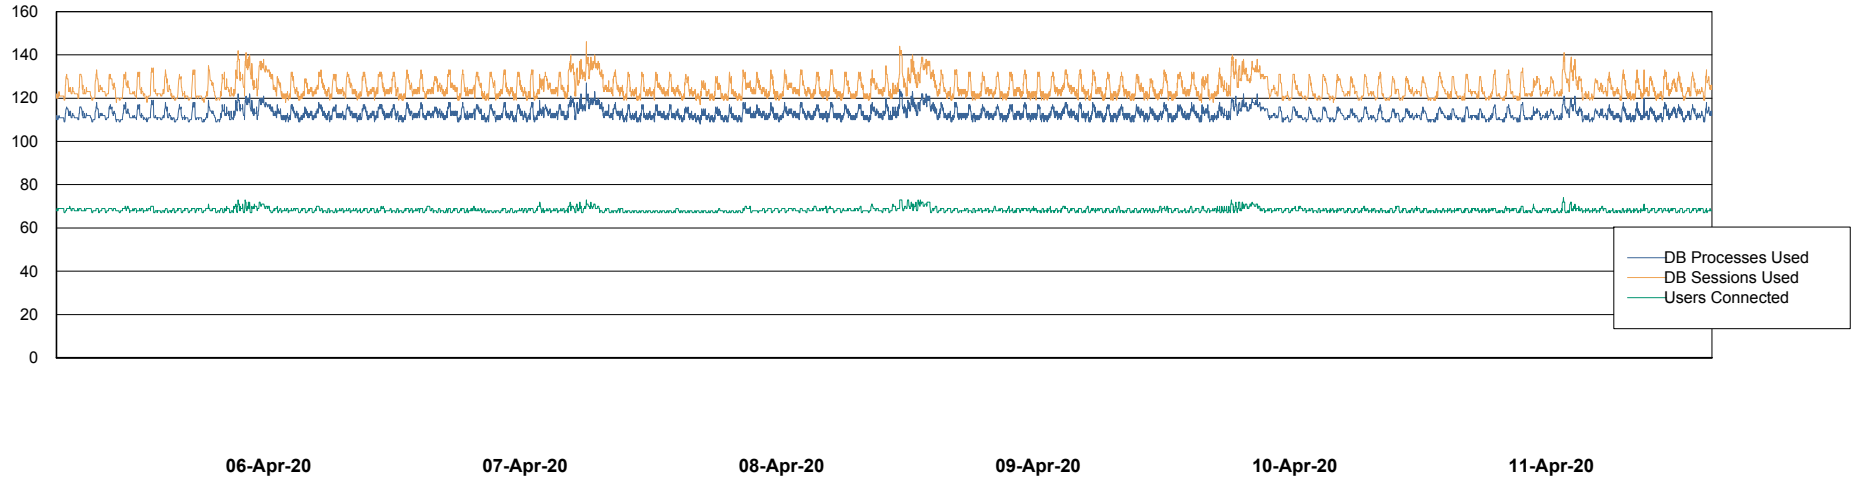

Database Performance VOSBIDB_Production