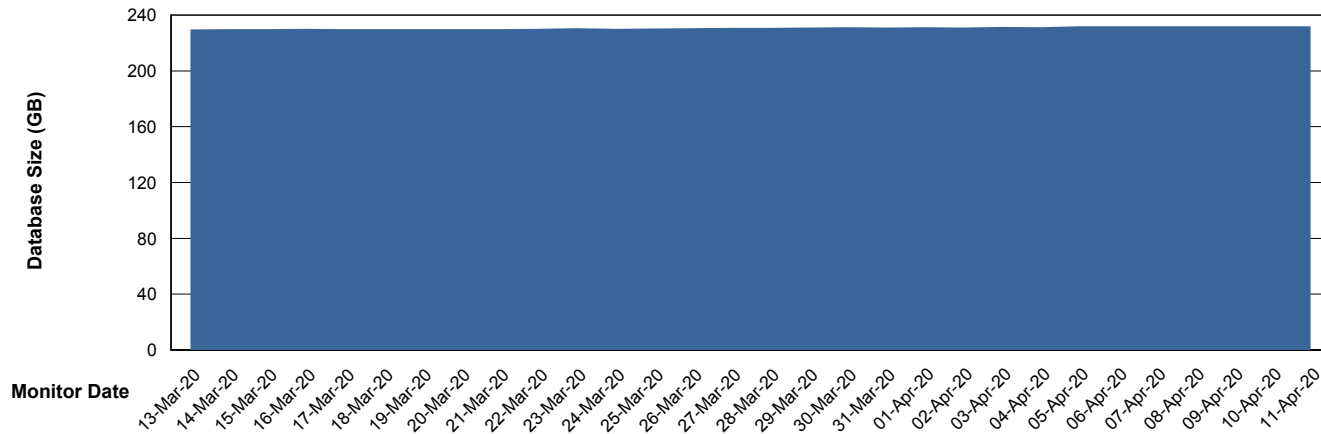

DATABASE SIZE VOSDB_Production

Database growth over last month