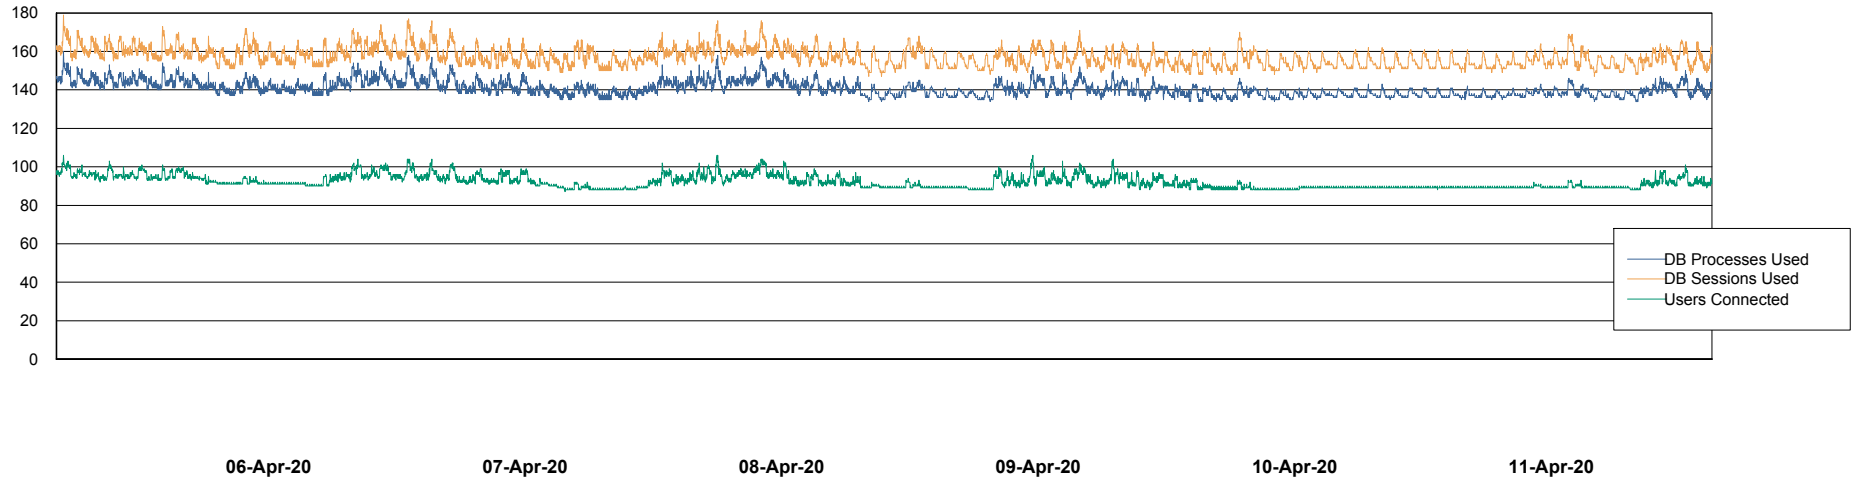

Weekly SLA Customer Report

Customer VOS_Production
Database ID 68

Database Performance VOSBIDB_Production

Weekly SLA Customer Report

Customer VOS_Production
Database ID 68

Database Performance VOSDB_Production