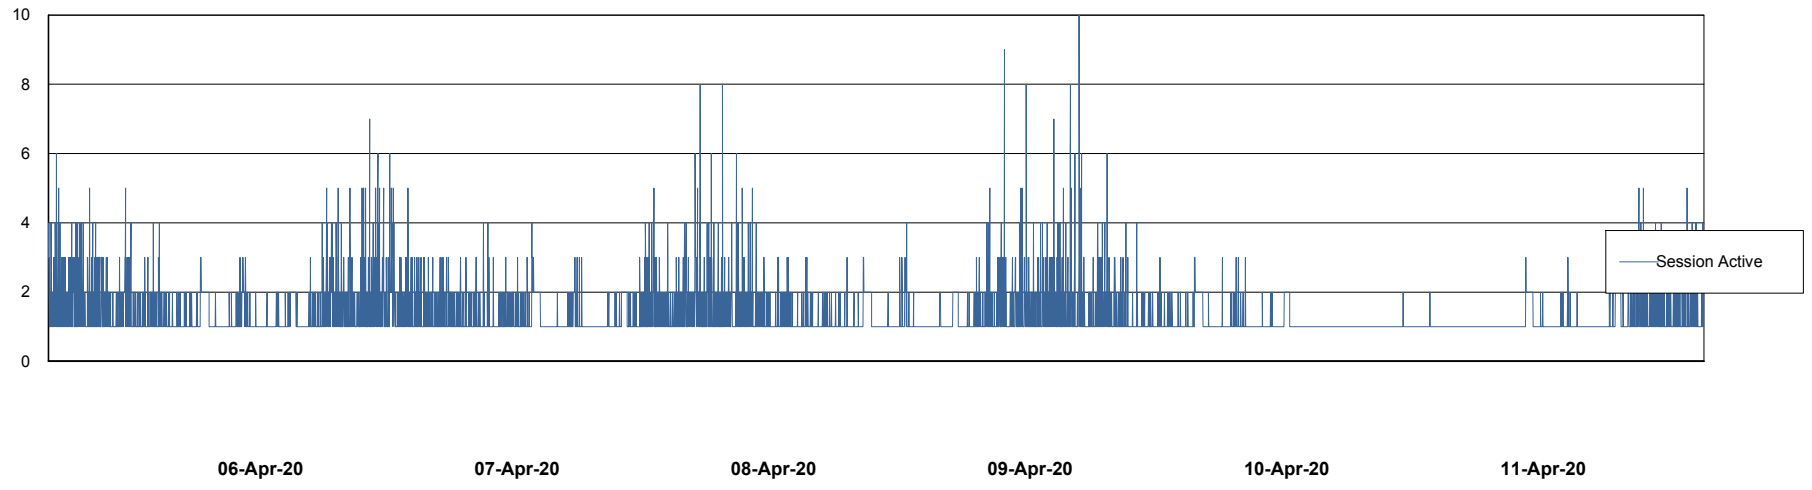

Weekly SLA Customer Report

Customer VOS_Production
Database ID 68

Database Performance VOSBIDB_Production

Weekly SLA Customer Report

Customer VOS_Production
Database ID 68

Database Performance VOSDB_Production

Weekly SLA Customer Report

Customer VOS_Production
Database ID 68

Database Performance VOSDB_Standby

Weekly SLA Customer Report

Customer VOS_Production
Database ID 68

DATABASE SIZE VOSBIDB_Production

Database growth over last month