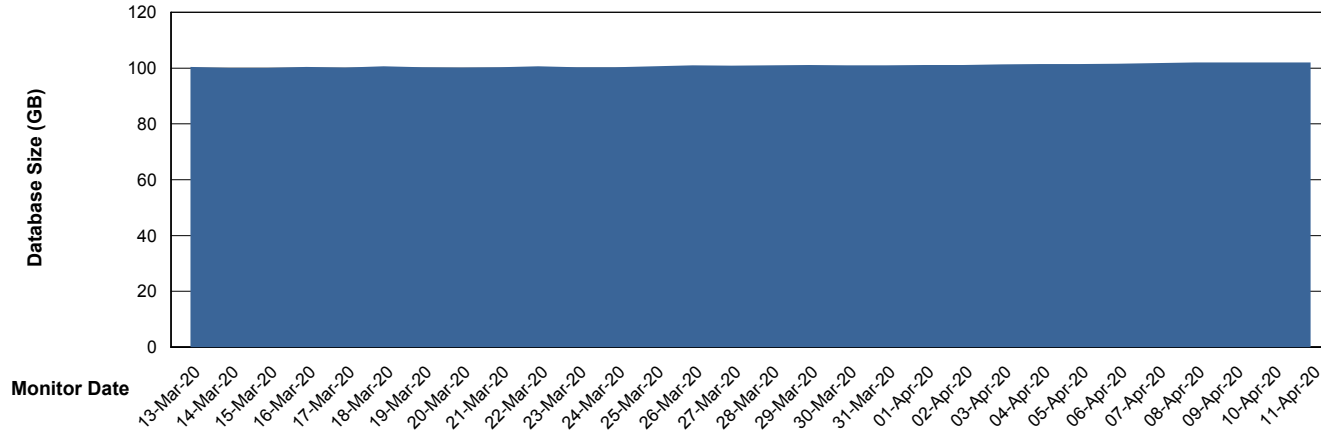

Weekly SLA Customer Report

Customer VOS_Production
Database ID 68

Database Performance VOSDB_Standby

Weekly SLA Customer Report

Customer VOS_Production
Database ID 68

DATABASE SIZE VOSBIDB_Production

Database growth over last month