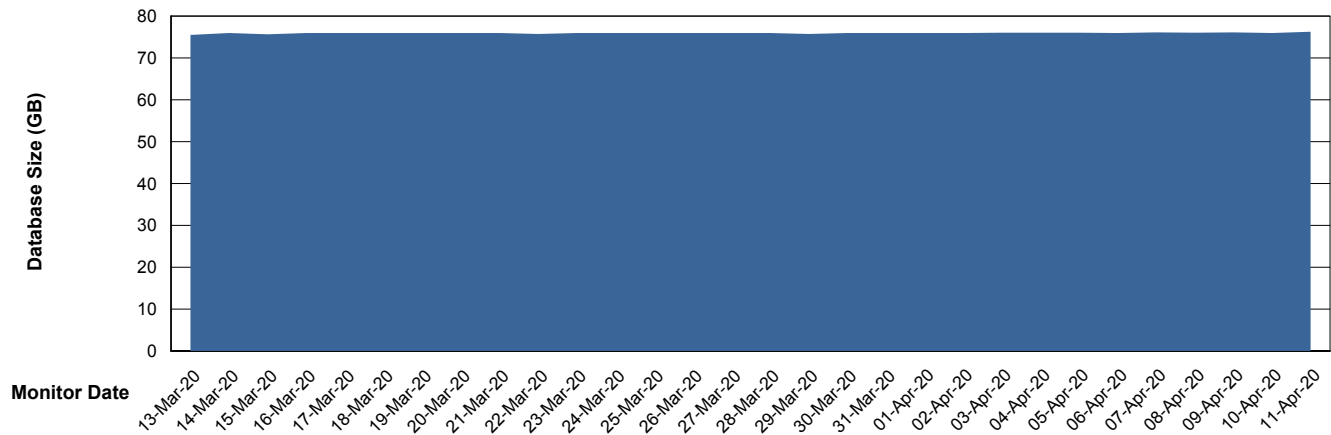

DATABASE SIZE VENDB_BI

Database growth over last month