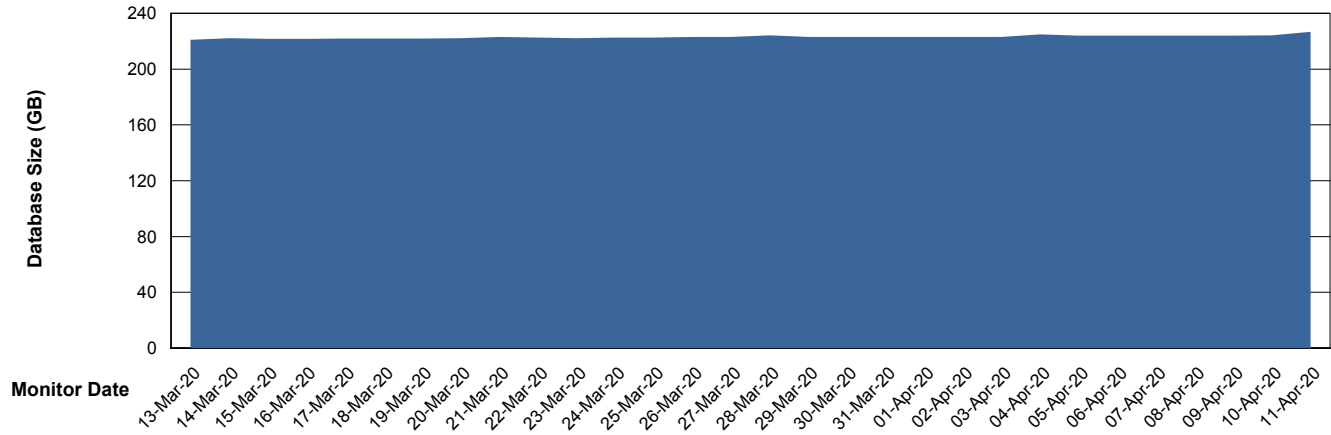

Weekly SLA Customer Report

Customer VEN_Production
Database ID 35

Database Performance VENDB_BI

Weekly SLA Customer Report

Customer VEN_Production
Database ID 35

DATABASE SIZE ABSVEN06 Primary DB 2019

Database growth over last month

DATABASE SIZE VENDB_BI

Database growth over last month

Weekly SLA Customer Report

Customer VEN_Production
 Database ID 35

Database Tablespace ABSVEN06 Primary DB 2019

Date	Tablespace Name	Filesize (Gb)	Usedsize (Gb)	Percentage free
11-Apr-20	ABSDATA	132	109	17
	INDX	130	106	18
10-Apr-20	ABSDATA	132	109	17
	INDX	130	106	18
09-Apr-20	ABSDATA	132	109	17
	INDX	130	106	18
08-Apr-20	ABSDATA	132	109	17
	INDX	130	106	18
07-Apr-20	ABSDATA	132	109	17
	INDX	130	106	18
06-Apr-20	ABSDATA	132	109	17
	INDX	130	106	18
05-Apr-20	ABSDATA	132	109	17
	INDX	130	106	18