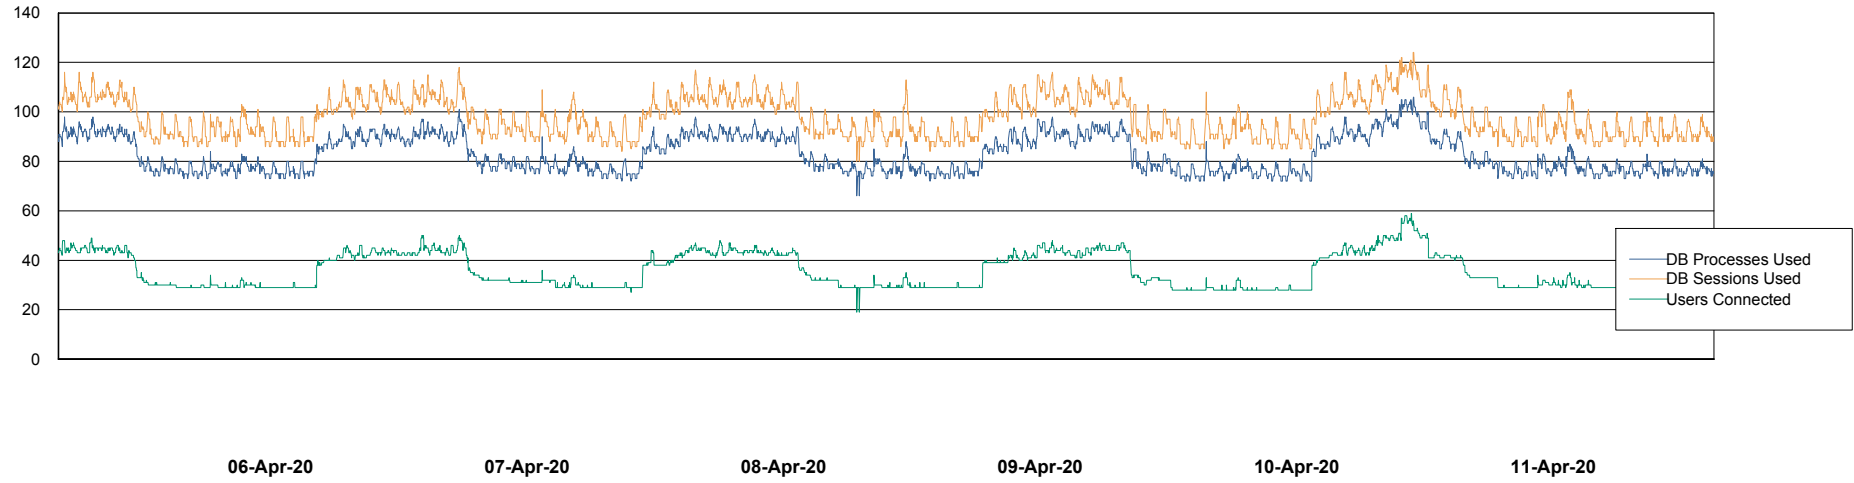

Weekly SLA Customer Report

Customer VEN_Production
Database ID 35

Harddisk Usage VEN_PRD_DB_BI

	Free disk space on c: (%)	Total disk space on c: (Gb)	Free disk space on d: (%)	Total disk space on d: (Gb)
11-Apr-20	57	102	44	601
10-Apr-20	57	102	44	601
09-Apr-20	57	102	44	601
08-Apr-20	58	102	44	601
07-Apr-20	58	102	44	601
06-Apr-20	59	102	44	601
05-Apr-20	59	102	44	601

Weekly SLA Customer Report

Customer VEN_Production
Database ID 35

Database Performance ABSVEN06 Primary DB 2019

Weekly SLA Customer Report

Customer VEN_Production
Database ID 35

Database Performance ABSVEN07 Standby DB 2019