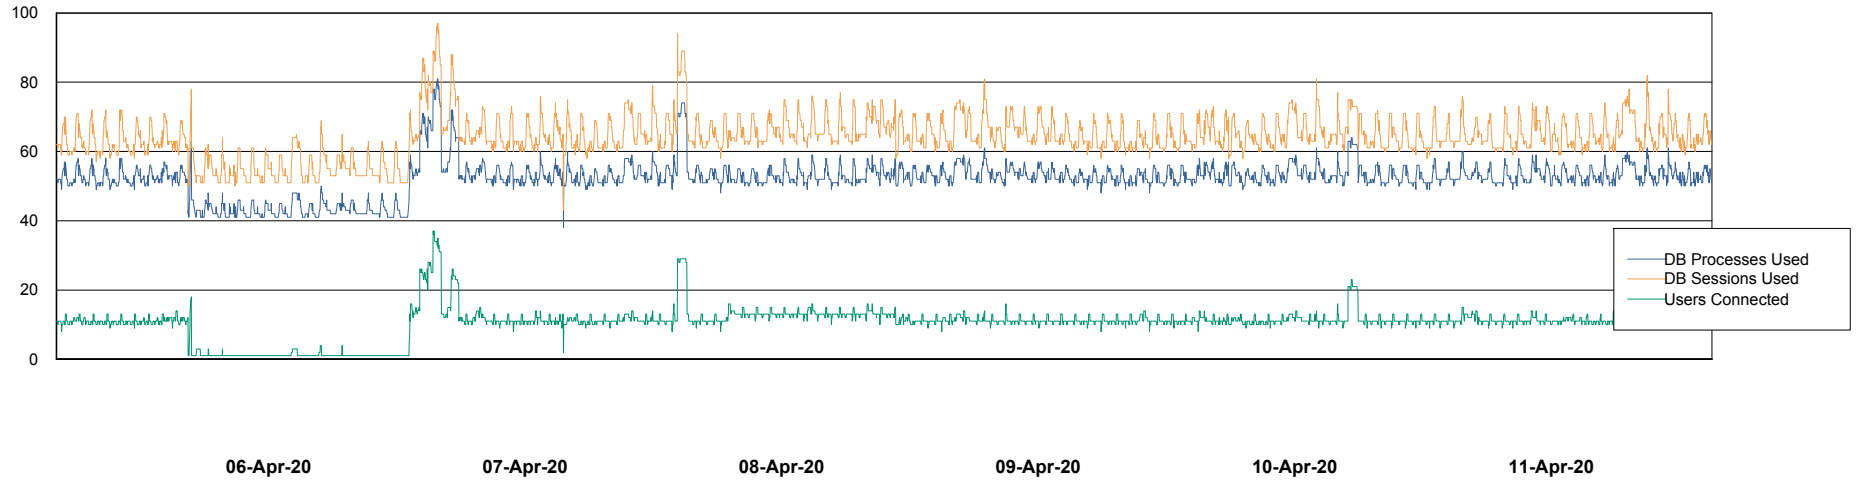

Database Performance VENDB_BI