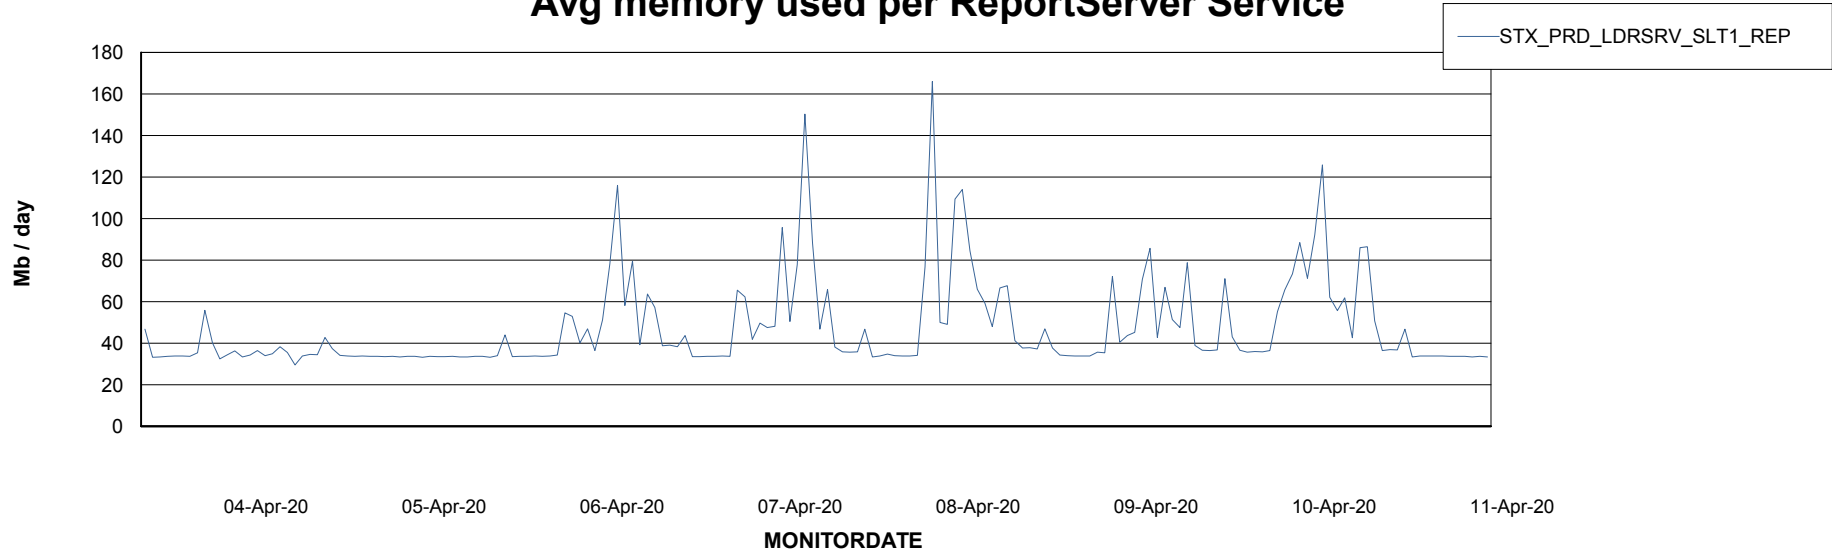

ABSSolute Application ReportServer Services

Avg memory used per ReportServer Service