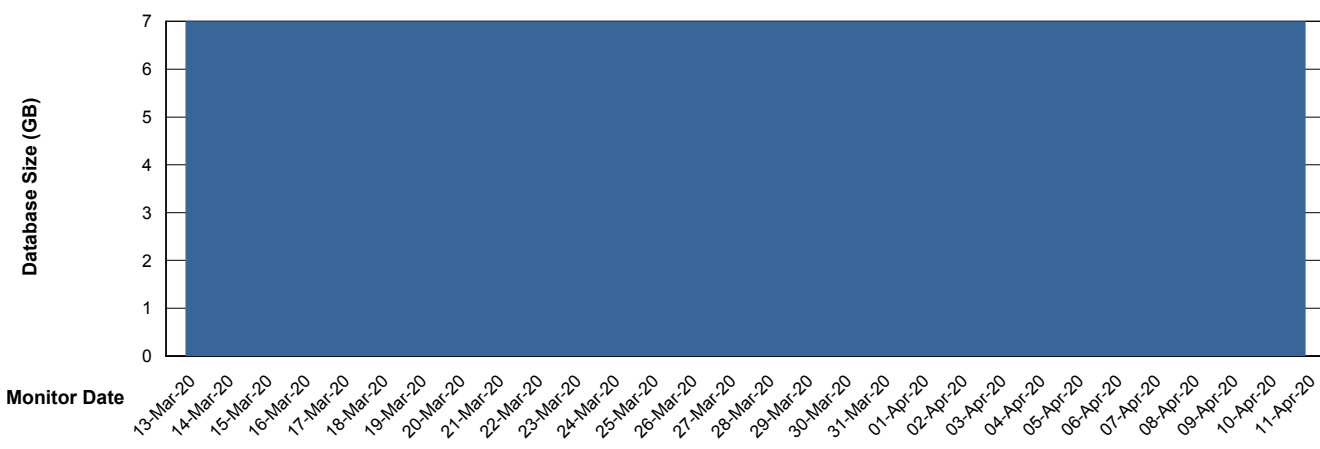

Weekly SLA Customer Report

Customer STX_Production
Database ID 71

Database Performance STXDB_Production

Weekly SLA Customer Report

Customer STX_Production
 Database ID 71

DATABASE SIZE STXDB_Production

Database growth over last month

Database Tablespace STXDB_Production

Date	Tablespace Name	Filesize (Gb)	Usedsize (Gb)	Percentage free
11-Apr-20	ABSDATA	8	6	25
	INDX	1	0	100
10-Apr-20	ABSDATA	8	6	25
	INDX	1	0	100
09-Apr-20	ABSDATA	8	6	25
	INDX	1	0	100
08-Apr-20	ABSDATA	8	6	25
	INDX	1	0	100
07-Apr-20	ABSDATA	8	6	25
	INDX	1	0	100
06-Apr-20	ABSDATA	8	6	25
	INDX	1	0	100
05-Apr-20	ABSDATA	8	6	25
	INDX	1	0	100