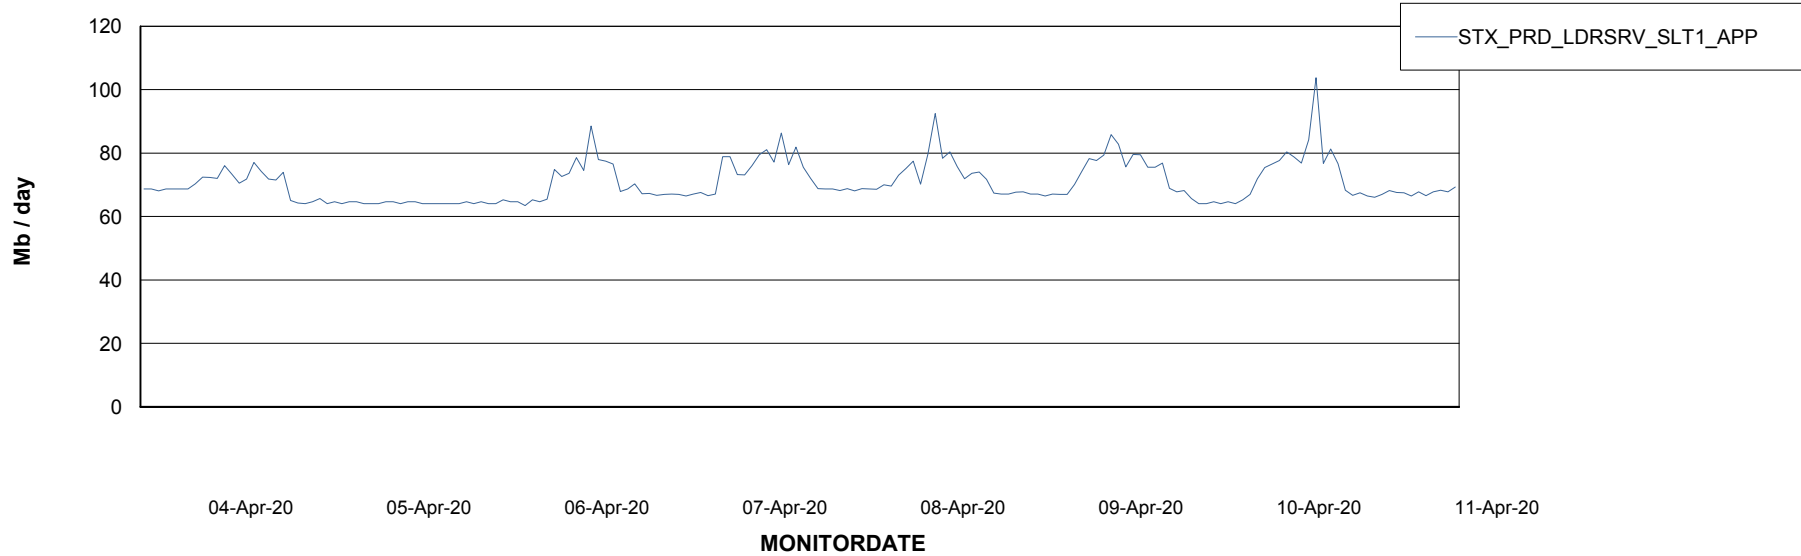

Database Tablespace STXDB_Production

Date	Tablespace Name	Filesize (Gb)	Usedsize (Gb)	Percentage free
11-Apr-20	ABSDATA	8	6	25
	INDX	1	0	100
10-Apr-20	ABSDATA	8	6	25
	INDX	1	0	100
09-Apr-20	ABSDATA	8	6	25
	INDX	1	0	100
08-Apr-20	ABSDATA	8	6	25
	INDX	1	0	100
07-Apr-20	ABSDATA	8	6	25
	INDX	1	0	100
06-Apr-20	ABSDATA	8	6	25
	INDX	1	0	100
05-Apr-20	ABSDATA	8	6	25
	INDX	1	0	100

Weekly SLA Customer Report

Customer STX_Production
Database ID 71

ABSSolute Application Server Services

Avg memory used per ABS Server Service

Avg users per day per ABS server

Weekly SLA Customer Report

Customer STX_Production
Database ID 71