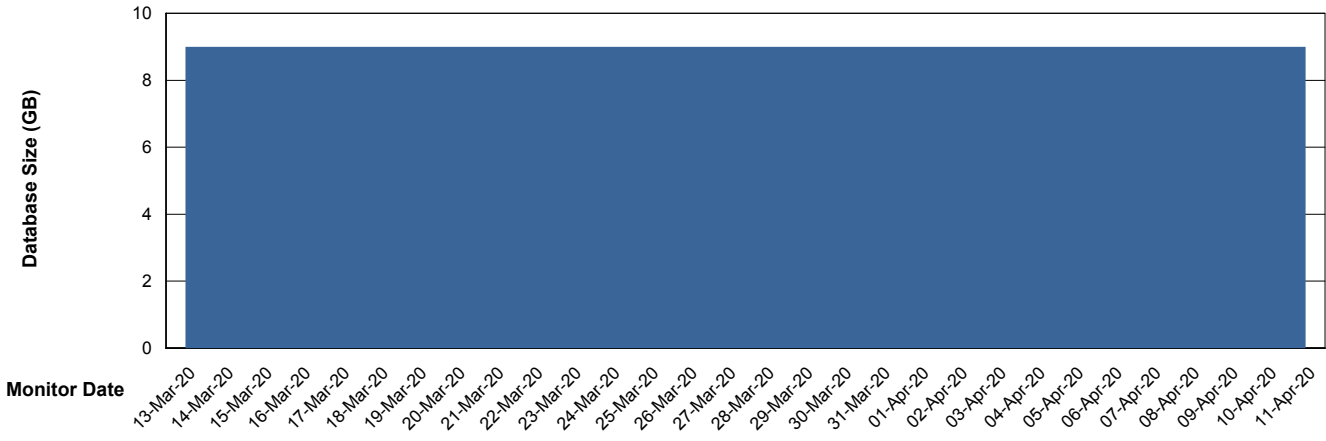

Weekly SLA Customer Report

Customer SPI_Production
Database ID 49

Database Performance SPIDB_Production

Weekly SLA Customer Report

Customer SPI_Production
Database ID 49

Database Performance SPIDB_Standby

Weekly SLA Customer Report

Customer SPI_Production
 Database ID 49

DATABASE SIZE SPIDB_Production

Database growth over last month

Database Tablespace SPIDB_Production

Date	Tablespace Name	Filesize (Gb)	Usedsize (Gb)	Percentage free
11-Apr-20	ABSDATA	4	2	50
	INDX	8	4	50
10-Apr-20	ABSDATA	4	2	50
	INDX	8	4	50
09-Apr-20	ABSDATA	4	2	50
	INDX	8	4	50
08-Apr-20	ABSDATA	4	2	50
	INDX	8	4	50
07-Apr-20	ABSDATA	4	2	50
	INDX	8	4	50
06-Apr-20	ABSDATA	4	2	50
	INDX	8	4	50
05-Apr-20	ABSDATA	4	2	50
	INDX	8	4	50