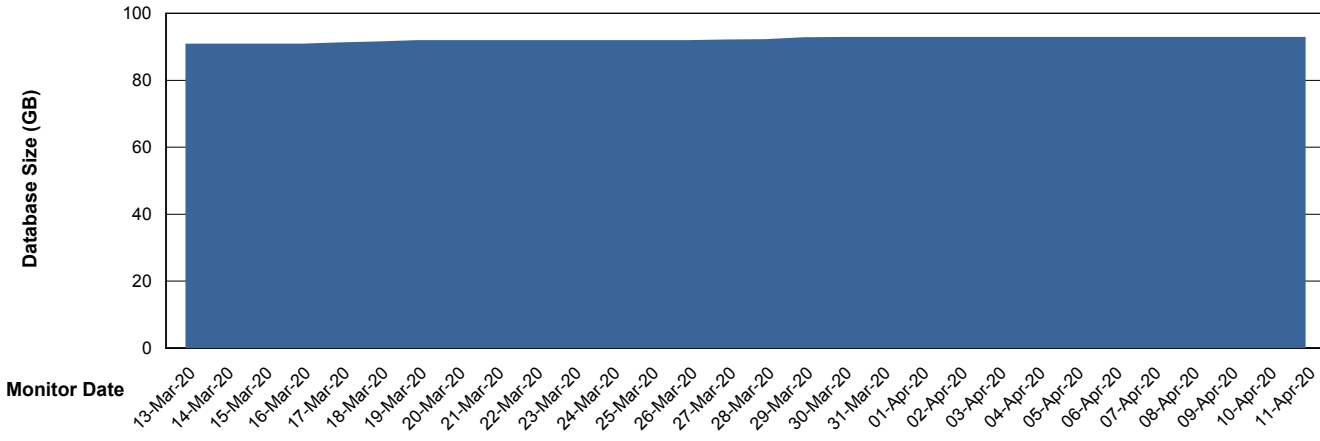

Weekly SLA Customer Report

Customer SNG_Production
Database ID 70

Database Performance SNGDB_Production

Weekly SLA Customer Report

Customer SNG_Production
 Database ID 70

DATABASE SIZE SNGDB_Production

Database growth over last month

Database Tablespace SNGDB_Production

Date	Tablespace Name	Filesize (Gb)	Usedsize (Gb)	Percentage free
11-Apr-20	ABSDATA	40	22	45
	INDX	80	54	33
10-Apr-20	ABSDATA	40	22	45
	INDX	80	54	33
09-Apr-20	ABSDATA	40	22	45
	INDX	80	54	33
08-Apr-20	ABSDATA	40	22	45
	INDX	80	54	33
07-Apr-20	ABSDATA	40	22	45
	INDX	80	54	33
06-Apr-20	ABSDATA	40	22	45
	INDX	80	54	33
05-Apr-20	ABSDATA	40	22	45
	INDX	80	54	33