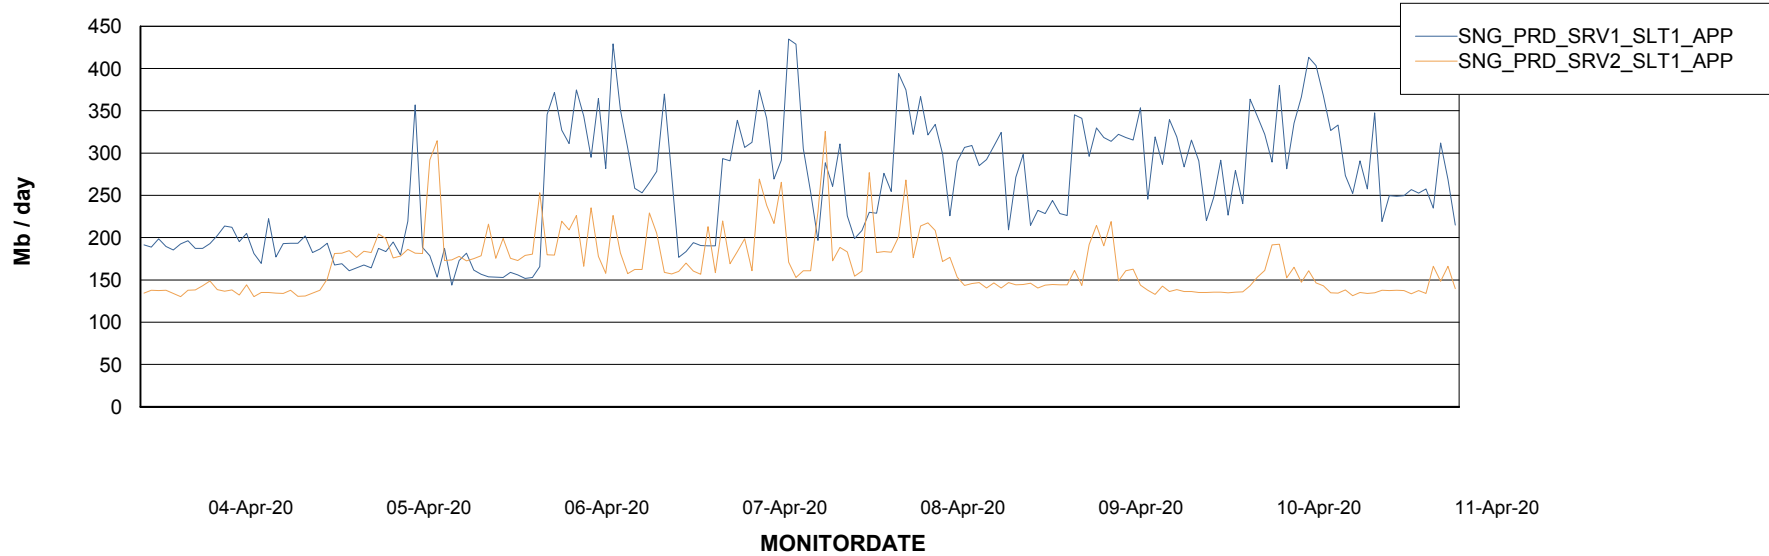

Database Tablespace SNGDB_Production

Date	Tablespace Name	Filesize (Gb)	Usedsize (Gb)	Percentage free
11-Apr-20	ABSDATA	40	22	45
	INDX	80	54	33
10-Apr-20	ABSDATA	40	22	45
	INDX	80	54	33
09-Apr-20	ABSDATA	40	22	45
	INDX	80	54	33
08-Apr-20	ABSDATA	40	22	45
	INDX	80	54	33
07-Apr-20	ABSDATA	40	22	45
	INDX	80	54	33
06-Apr-20	ABSDATA	40	22	45
	INDX	80	54	33
05-Apr-20	ABSDATA	40	22	45
	INDX	80	54	33

Weekly SLA Customer Report

Customer SNG_Production
Database ID 70

ABSSolute Application Server Services

Avg memory used per ABS Server Service

Avg users per day per ABS server

Weekly SLA Customer Report

Customer SNG_Production
Database ID 70