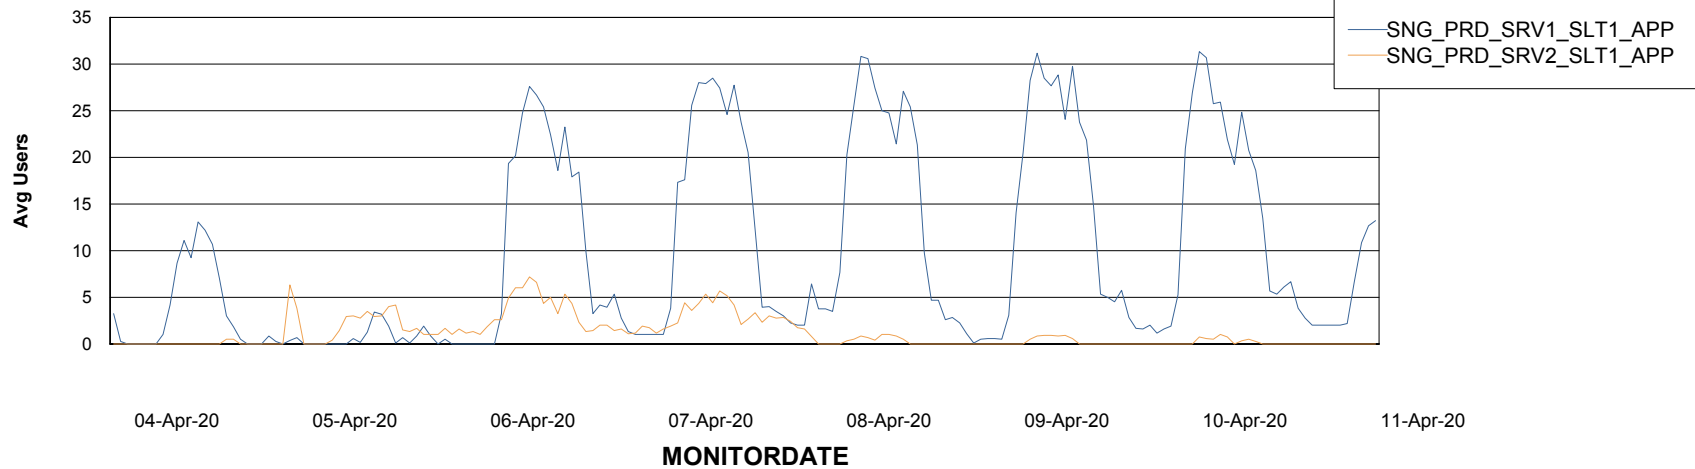

Weekly SLA Customer Report

Customer SNG_Production
Database ID 70

ABSSolute Application Server Services

Avg memory used per ABS Server Service

Avg users per day per ABS server

Weekly SLA Customer Report

Customer SNG_Production
Database ID 70