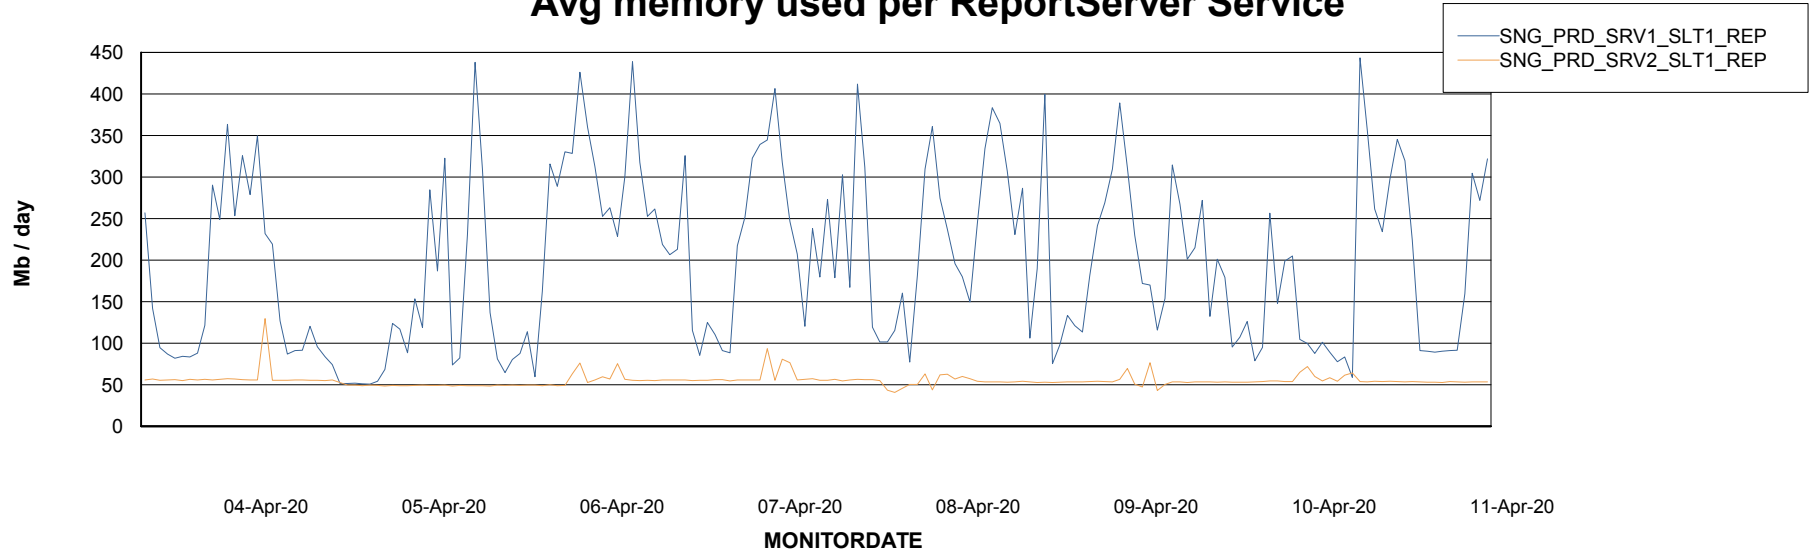

ABSSolute Application ReportServer Services

Avg memory used per ReportServer Service