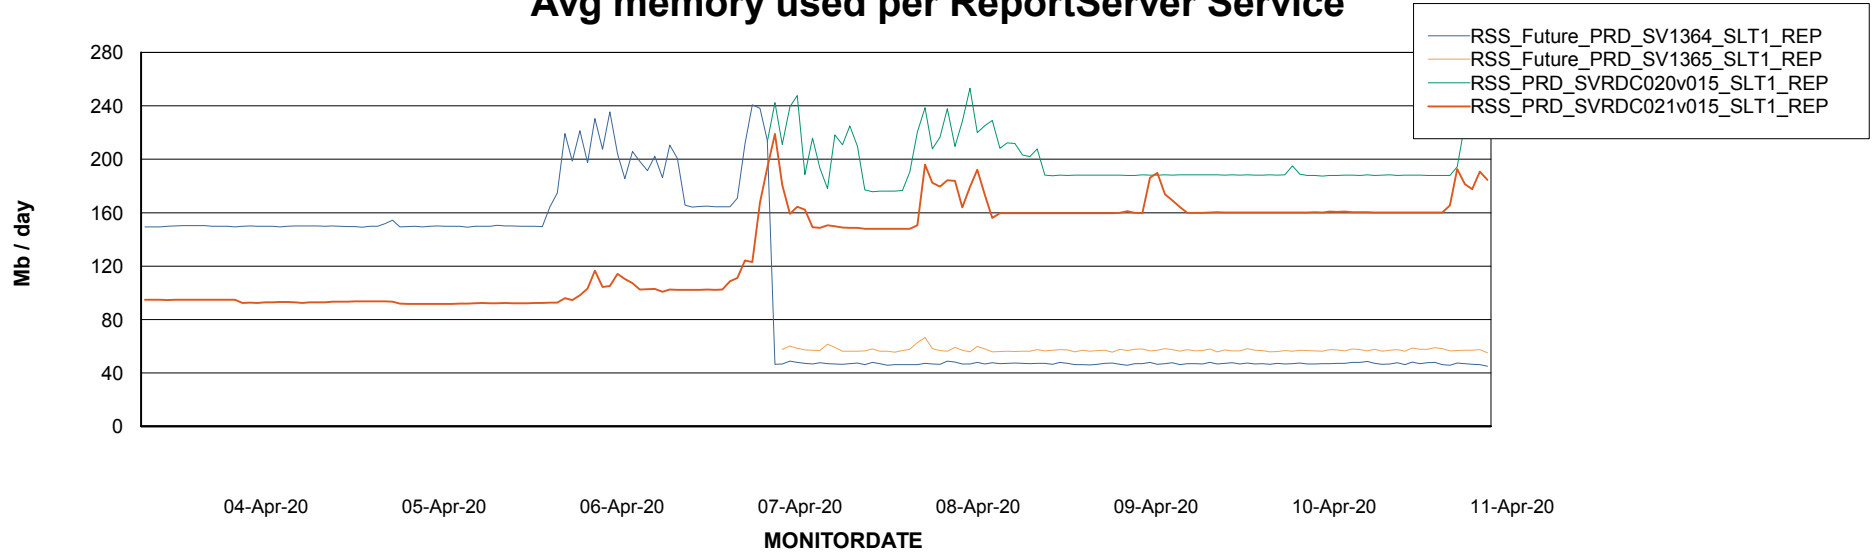

ABSSolute Application ReportServer Services

Avg memory used per ReportServer Service