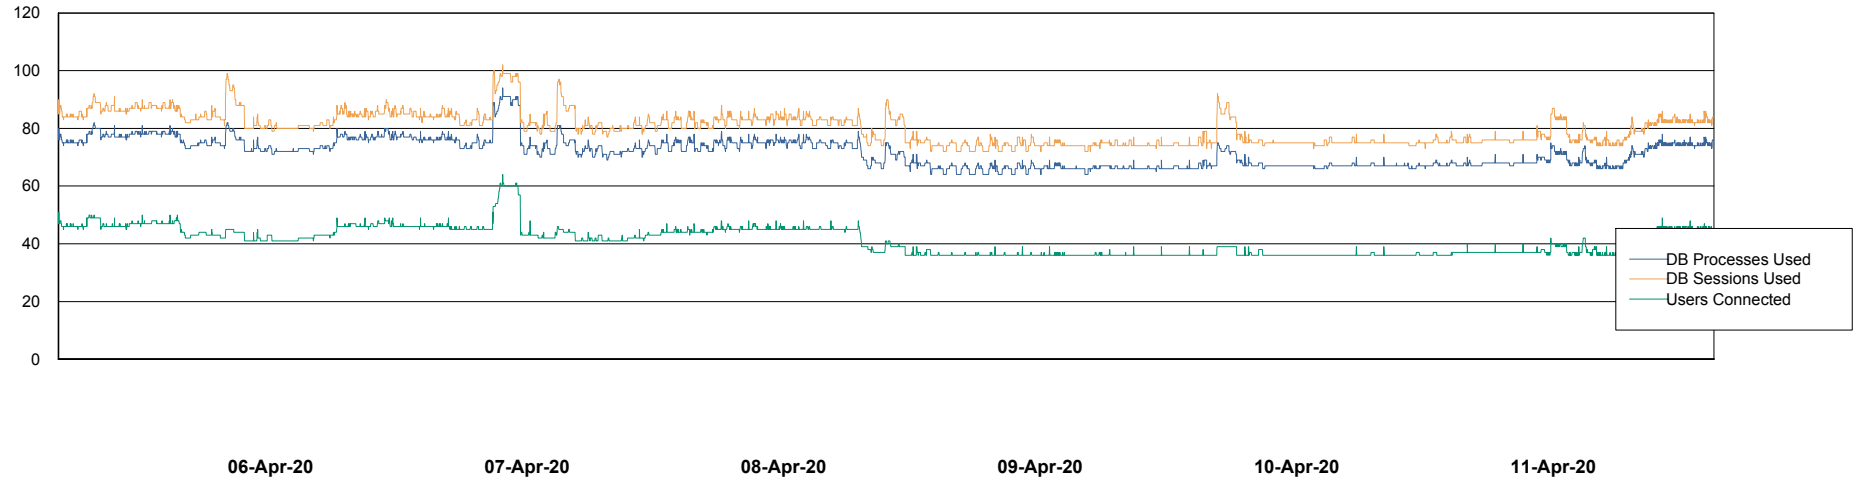

Database Performance RSSDB_Production