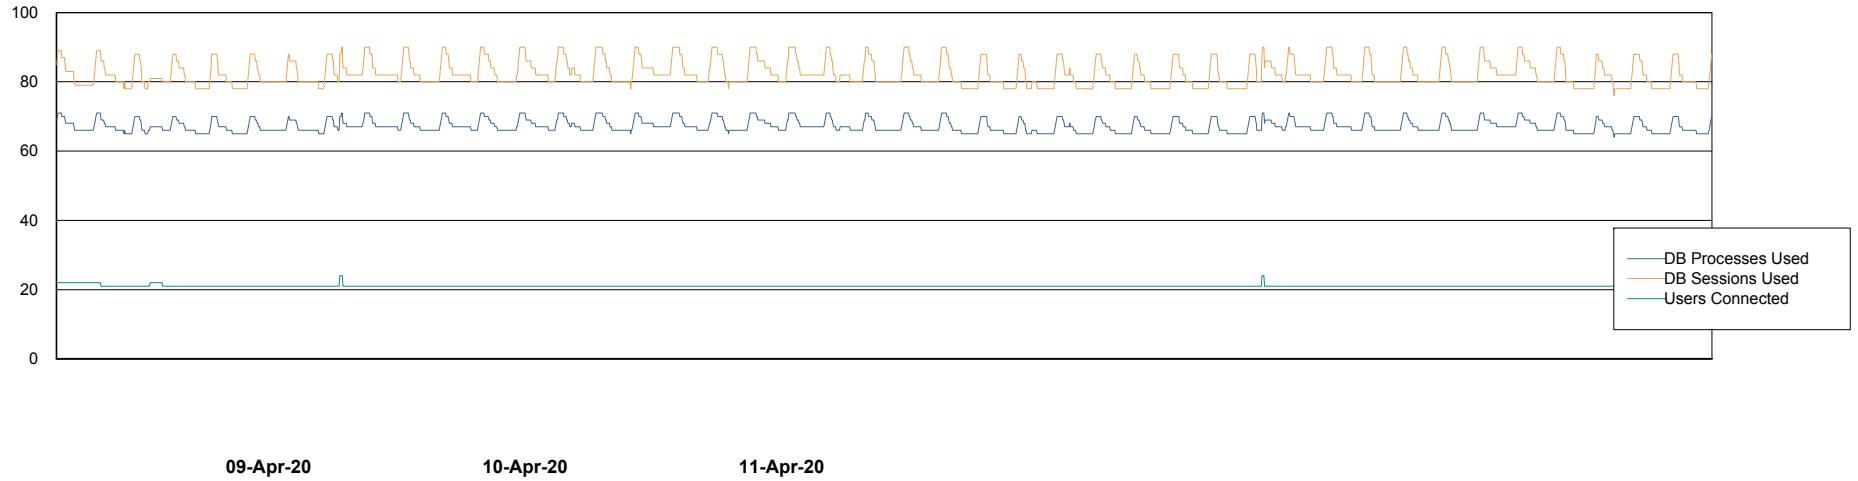

Database Performance RSS_DB_Future_Primary