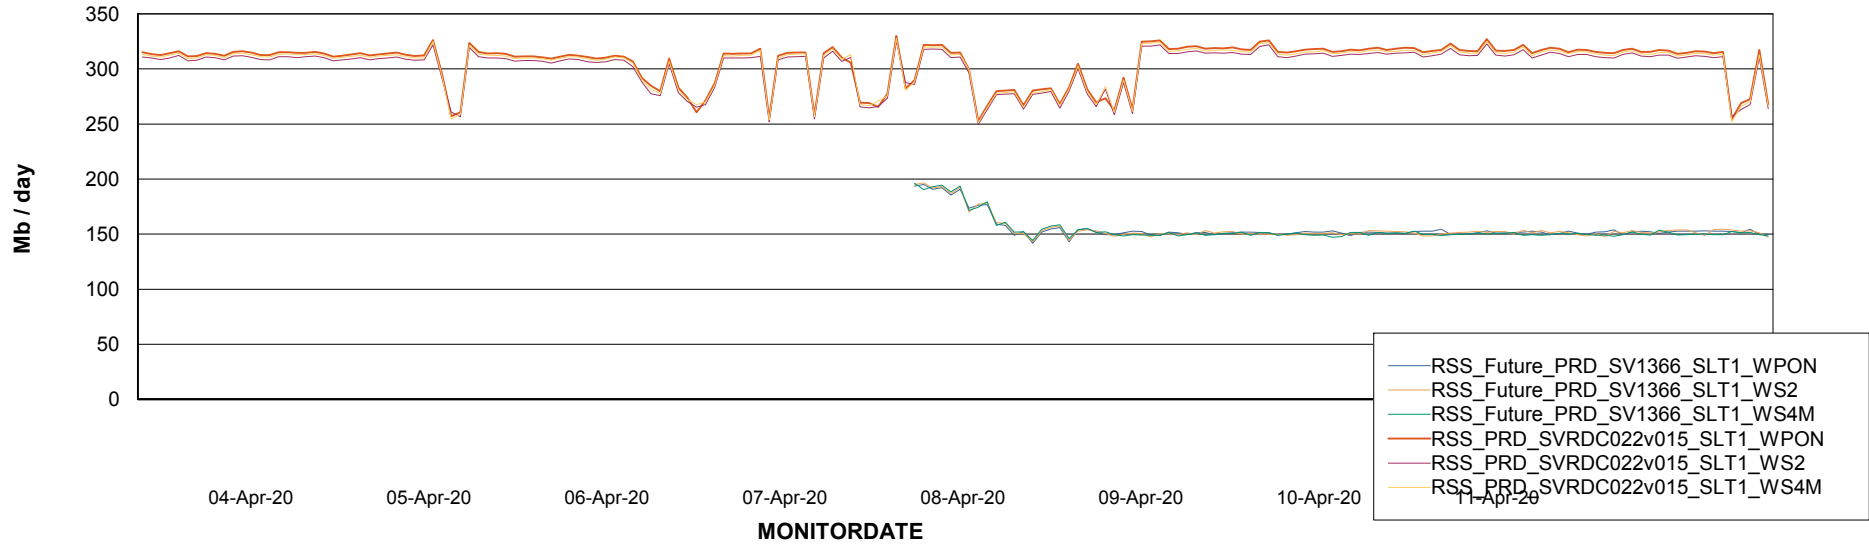

ABSSolute Web Component Services

Avg memory used per ABS Web component