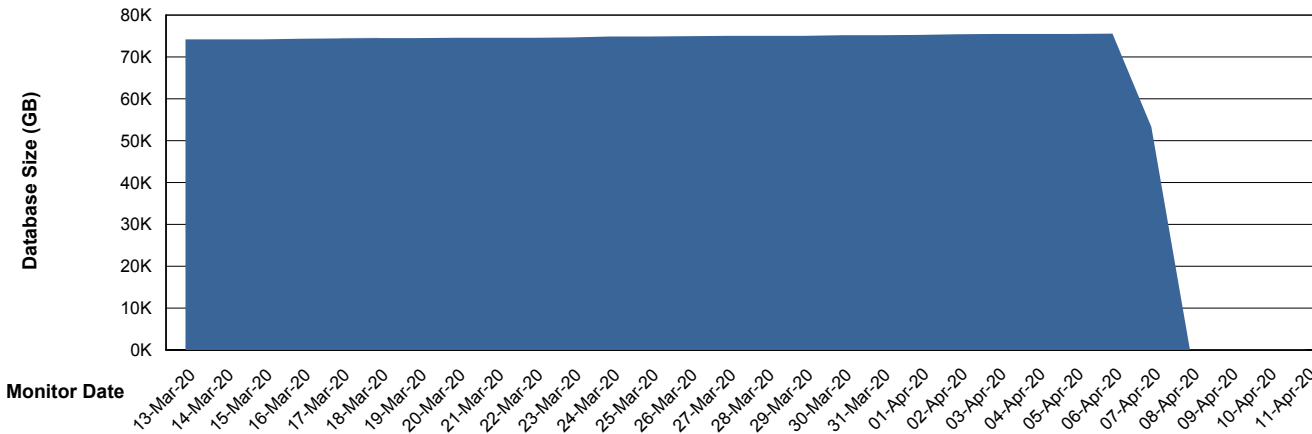

# Weekly SLA Customer Report

Customer RSS Production  
Database ID 52

DATABASE SIZE RSS\_DB\_Future\_Primary

### Database growth over last month

DATABASE SIZE RSSDB\_Production

### Database growth over last month