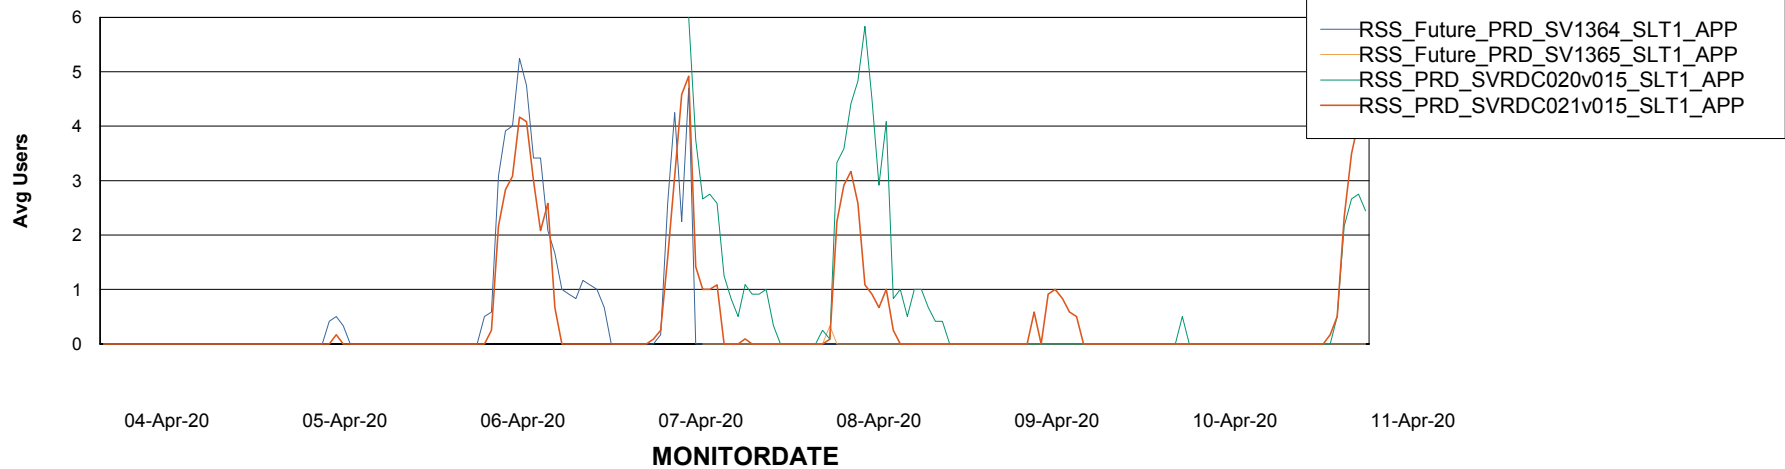

Avg users per day per ABS server