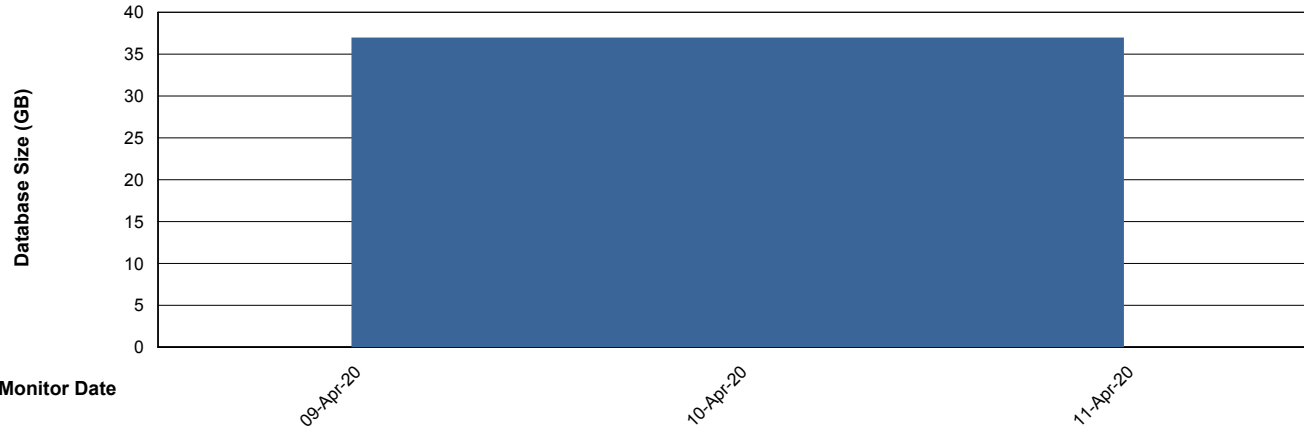

DATABASE SIZE RSS_DB_Future_Primary

Database growth over last month