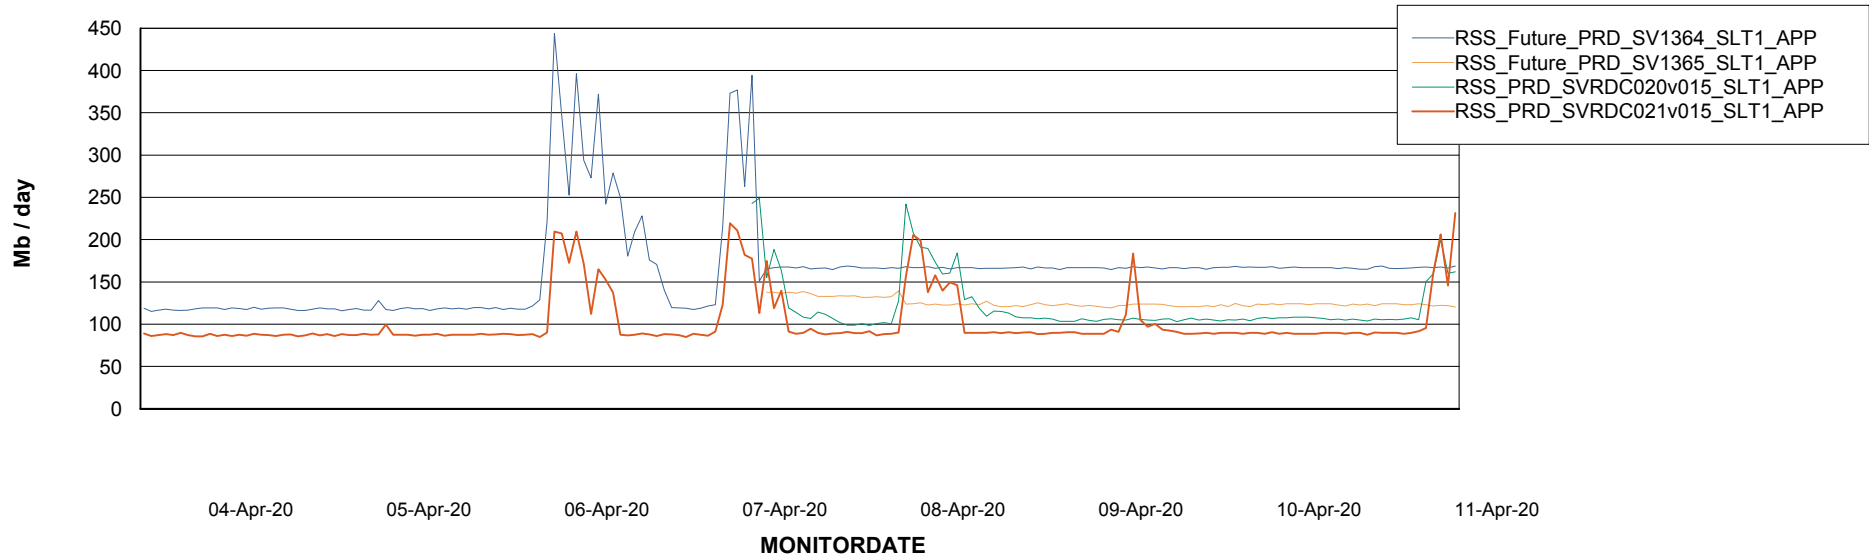

ABSSolute Application Server Services

Avg memory used per ABS Server Service