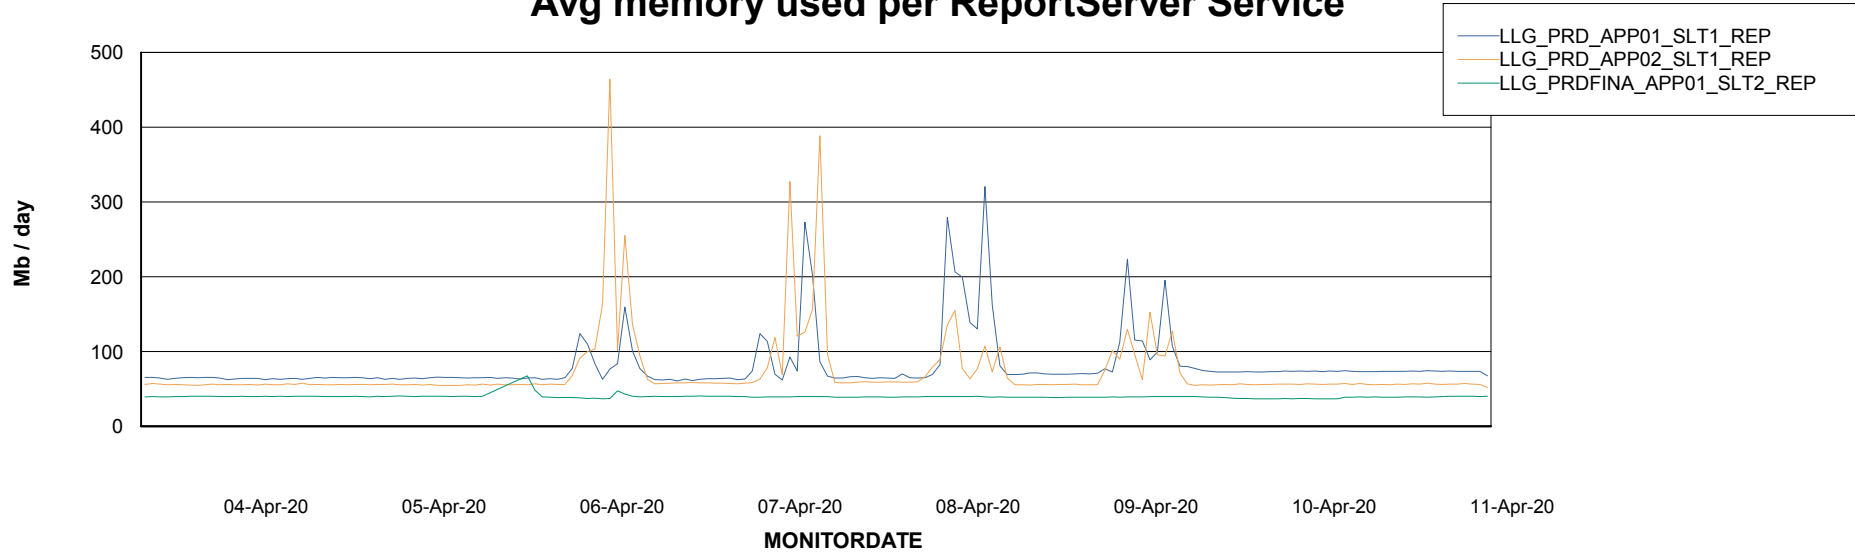

ABSSolute Application Server Services

Avg memory used per ReportServer Service