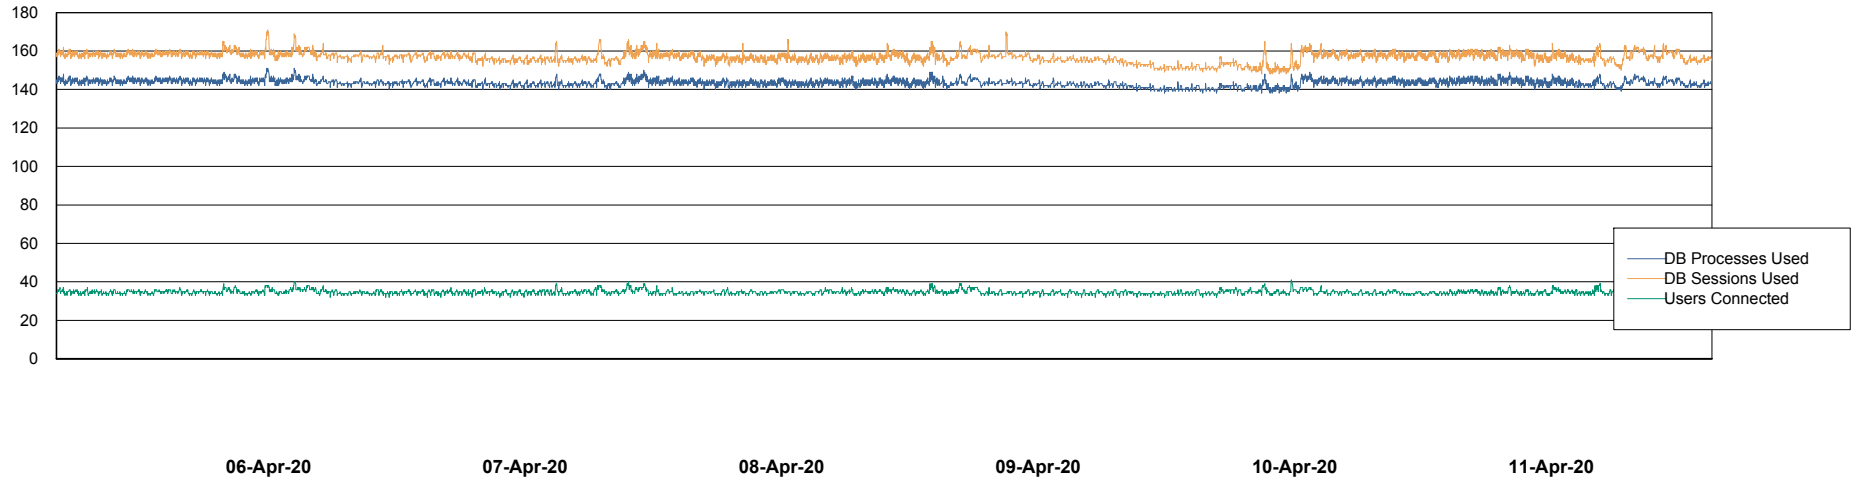

Database Performance LLGDB_BI02