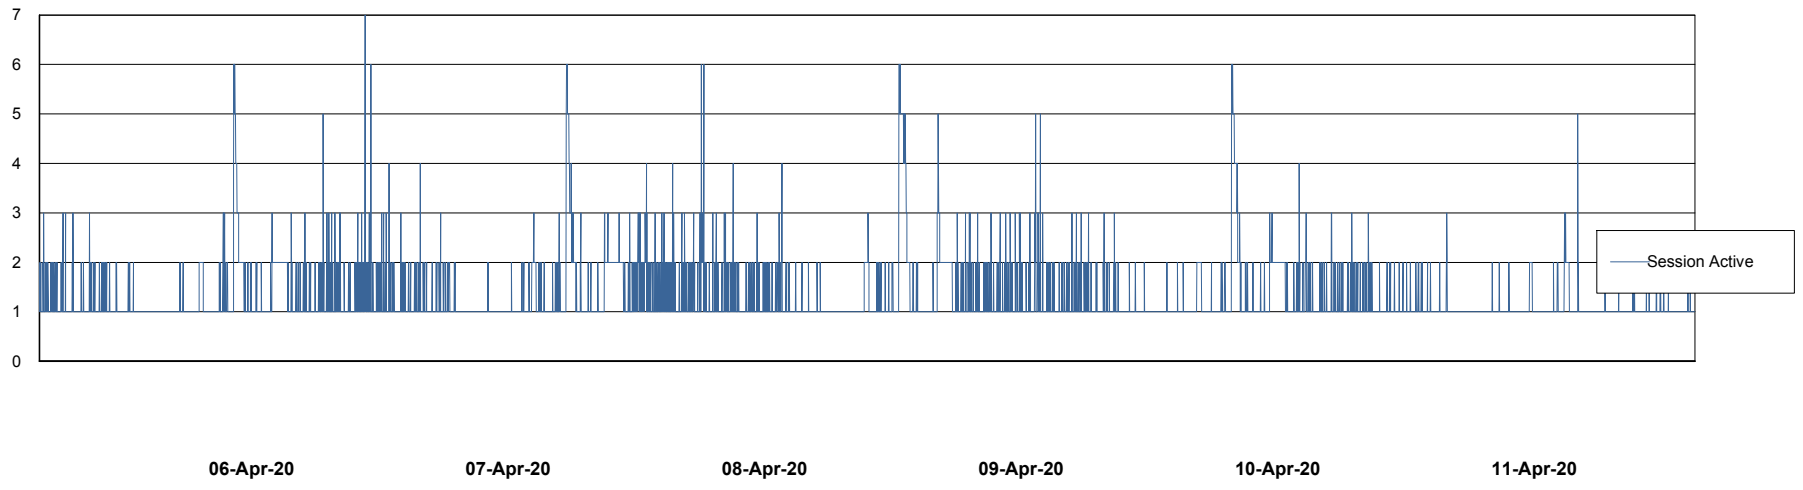

Weekly SLA Customer Report

Customer ELJ Production
Database ID 72

Database Performance ELJDB_PRD_BI

Weekly SLA Customer Report

Customer ELJ Production
Database ID 72

Database Performance ELJDB_Production

Weekly SLA Customer Report