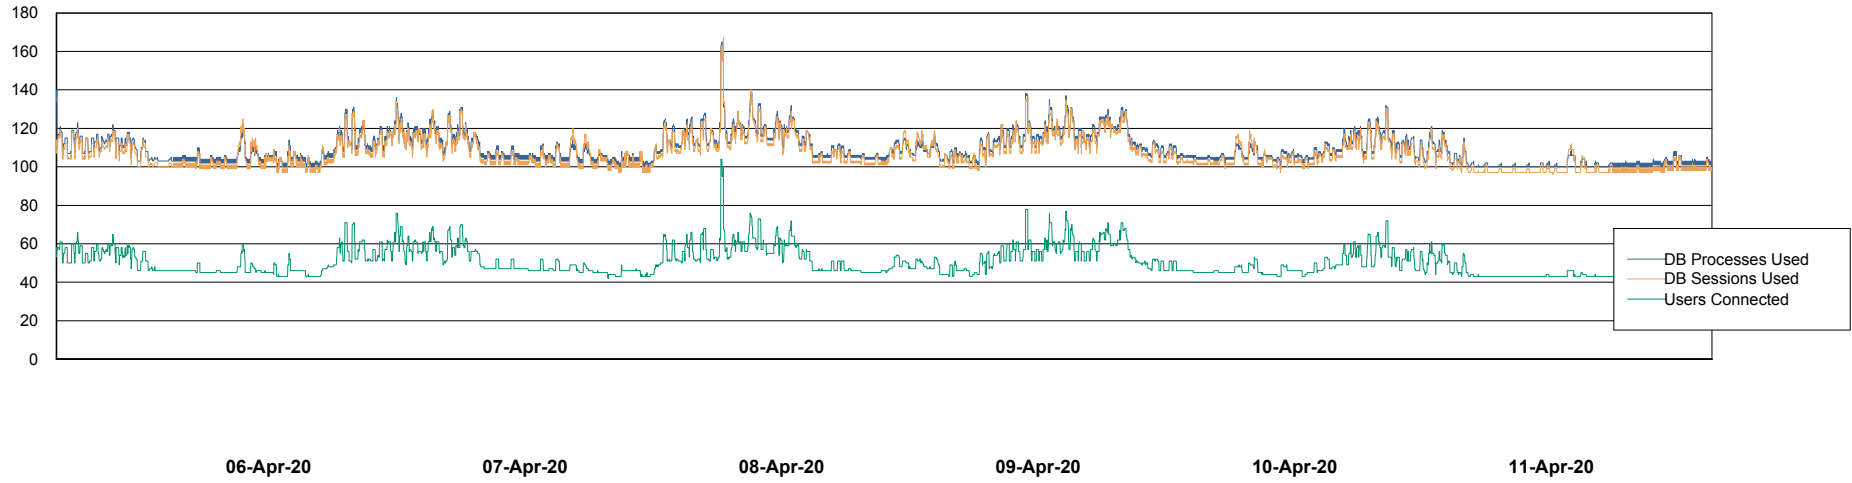

Weekly SLA Customer Report

Customer ELJ Production
Database ID 72

Database Performance ELJDB_PRD_BI

Weekly SLA Customer Report

Customer ELJ Production
Database ID 72

Database Performance ELJDB_Production

Weekly SLA Customer Report