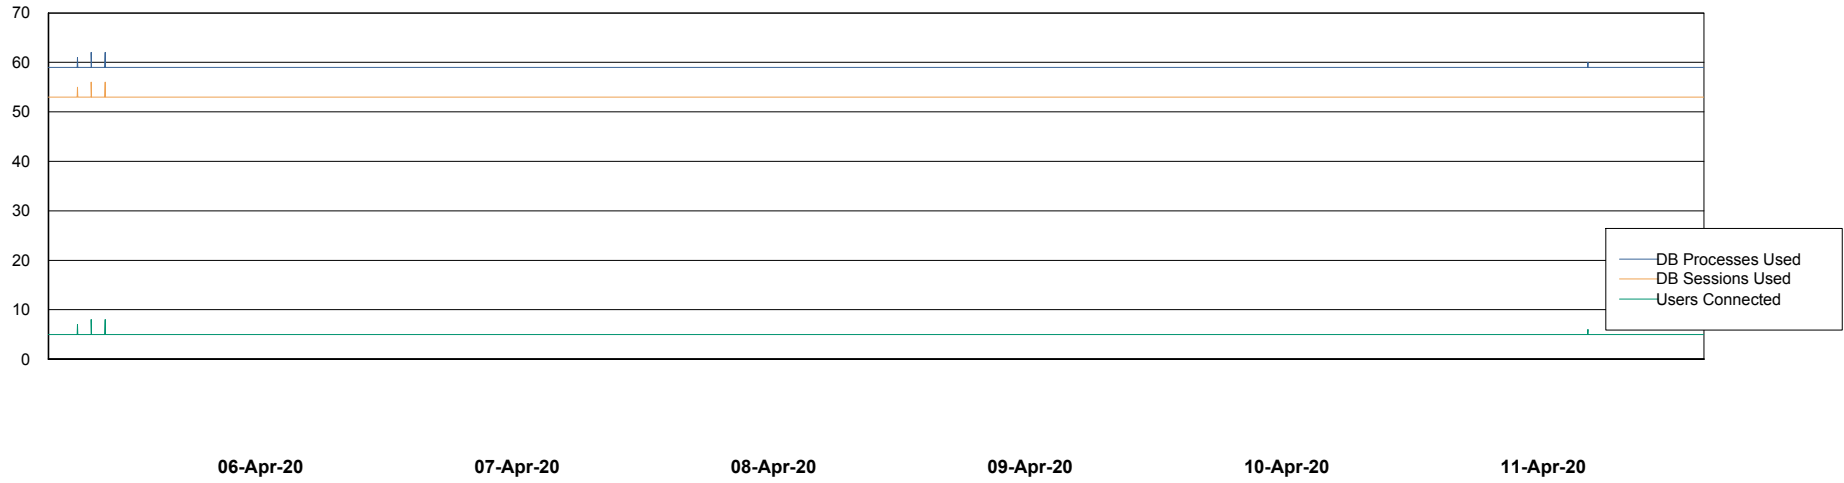

Database Performance ELJDB_Standby