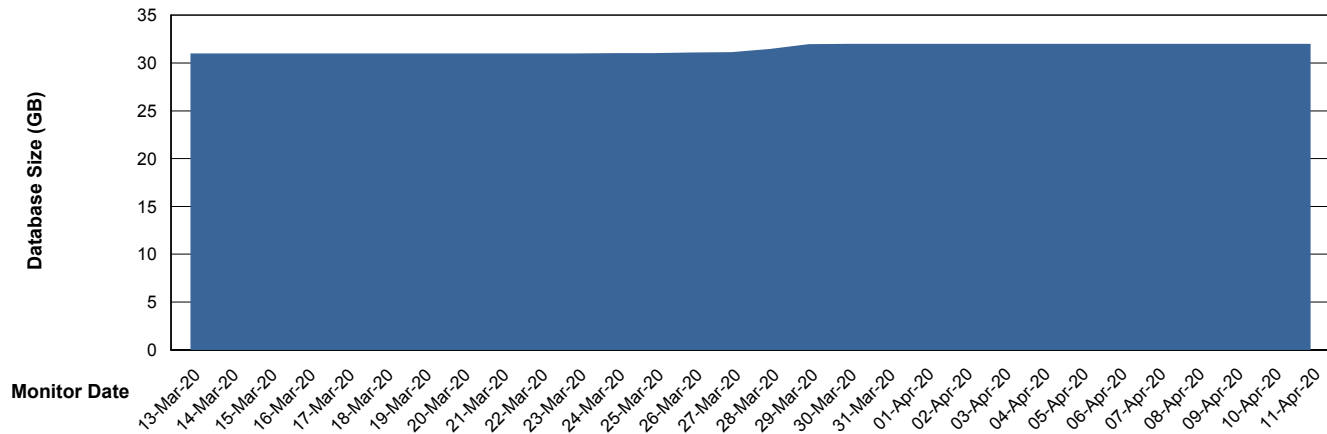

DATABASE SIZE ELJDB_Production

Database growth over last month