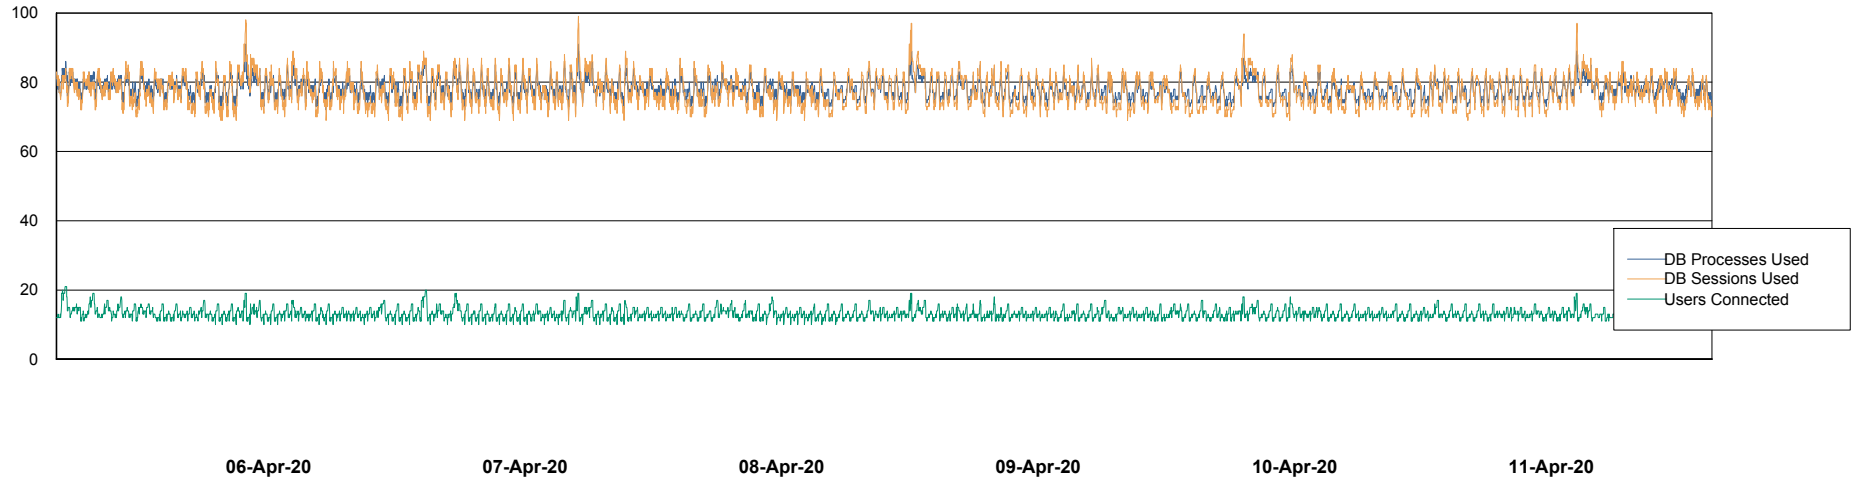

Database Performance ELJDB_PRD_BI