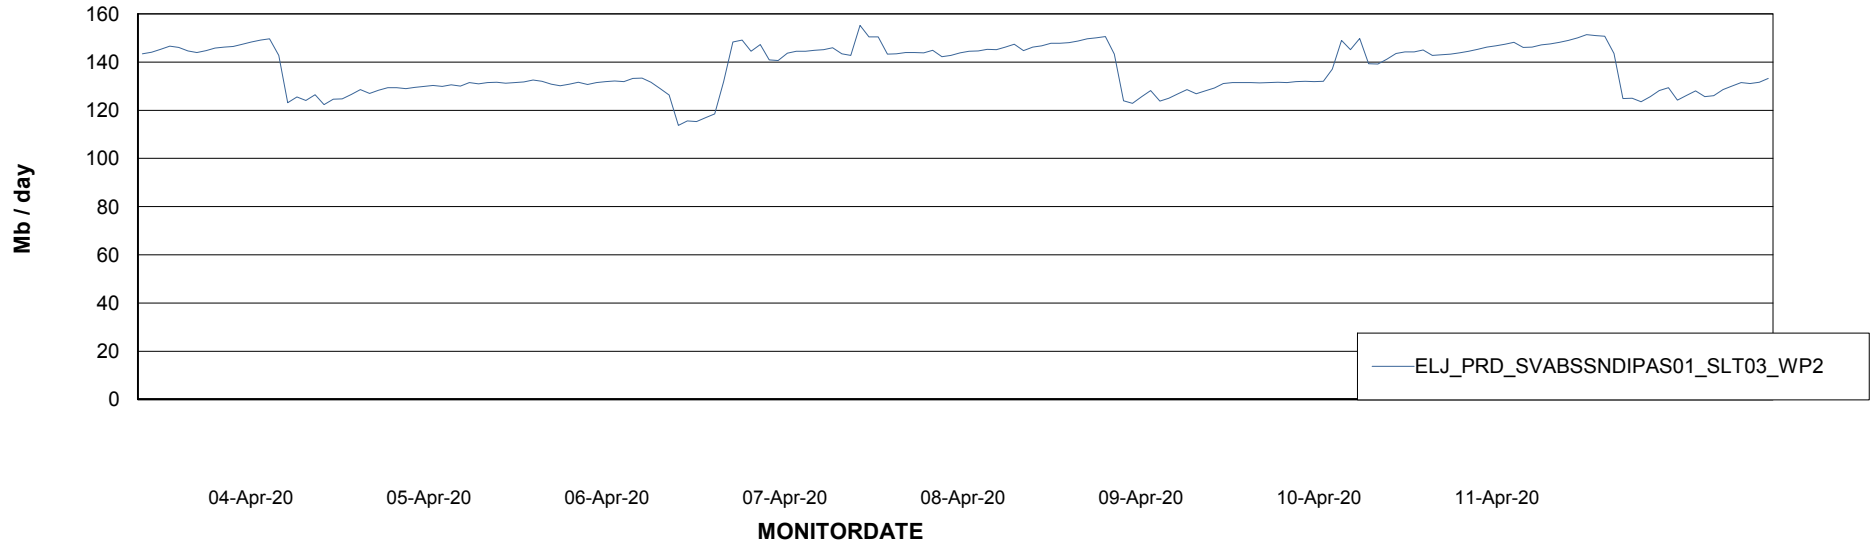

ABSSolute Application ReportServer Services

Avg memory used per ReportServer Service

Weekly SLA Customer Report

Customer ELJ Production
Database ID 72

ABSSolute Web Component Services

Avg memory used per ABS Web component