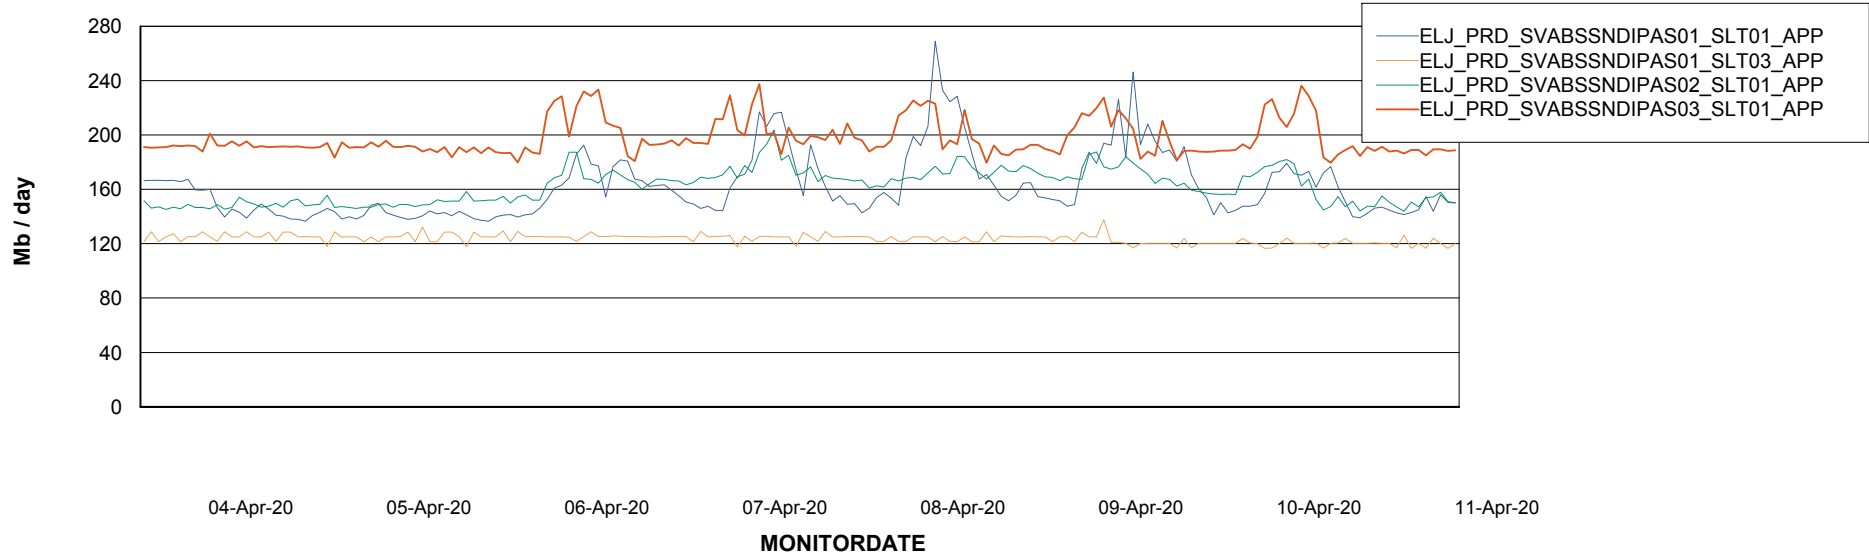

ABSSolute Application Server Services

Avg memory used per ABS Server Service