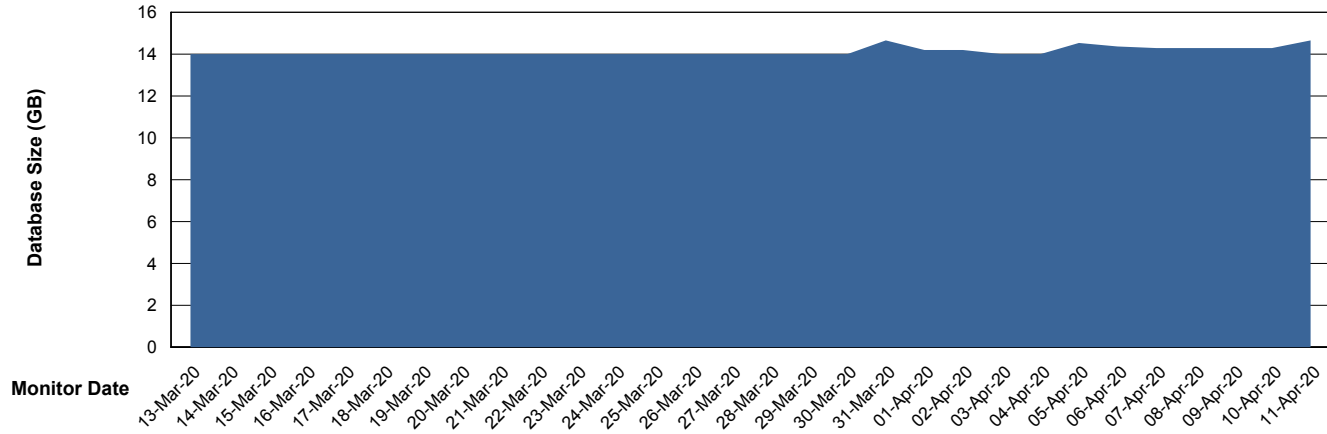

Customer ELJ Production
Database ID 72

Database Performance ELJDB_Standby

Weekly SLA Customer Report

Customer ELJ Production
Database ID 72

DATABASE SIZE ELJDB_PRD_BI

Database growth over last month

DATABASE SIZE ELJDB_Production

Database growth over last month

Weekly SLA Customer Report

Customer ELJ Production
 Database ID 72

Database Tablespace ELJDB_PRD_BI

Date	Tablespace Name	Filesize (Gb)	Usedsize (Gb)	Percentage free
11-Apr-20	ABSDATA	7	5	29
	INDX	7	5	29
10-Apr-20	ABSDATA	7	5	29
	INDX	7	5	29
09-Apr-20	ABSDATA	7	5	29
	INDX	7	5	29
08-Apr-20	ABSDATA	7	5	29
	INDX	7	5	29
07-Apr-20	ABSDATA	7	5	29
	INDX	7	5	29
06-Apr-20	ABSDATA	7	5	29
	INDX	7	5	29
05-Apr-20	ABSDATA	7	5	29
	INDX	7	5	29