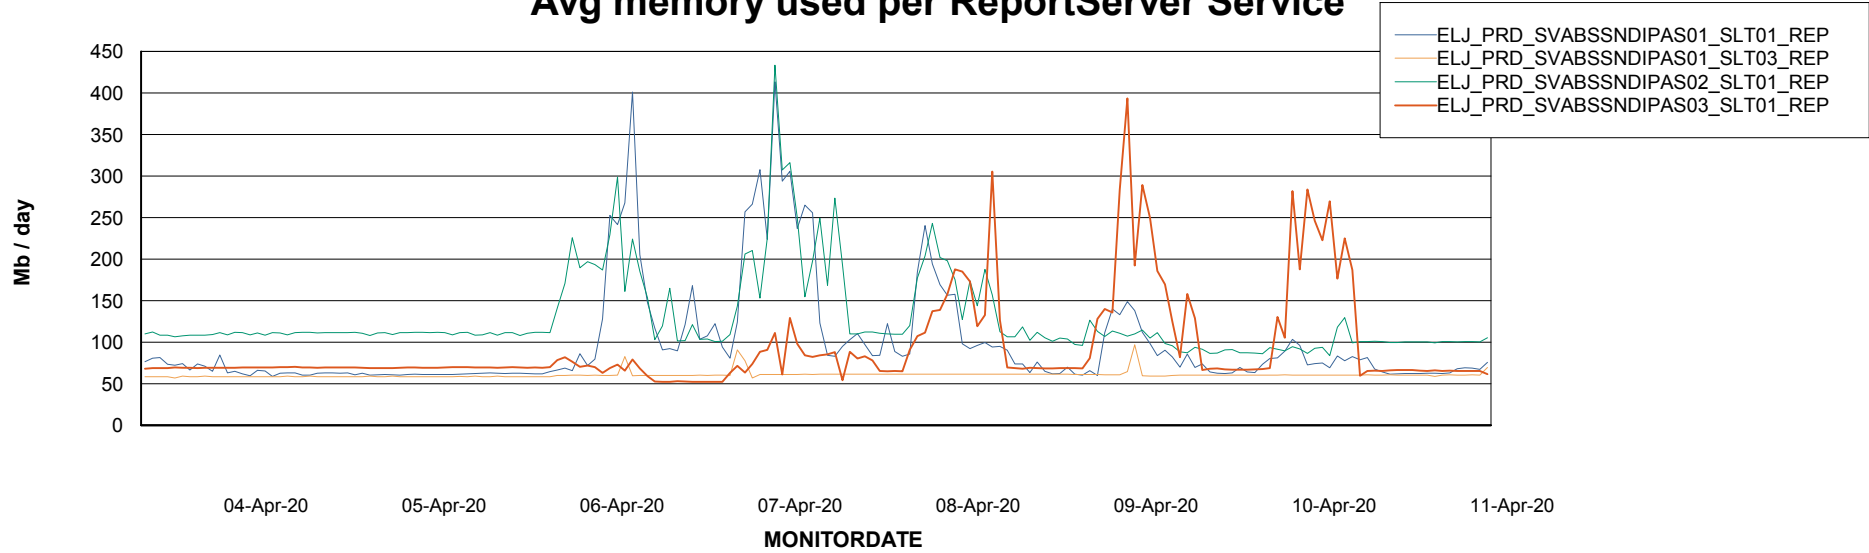

ABSSolute Application ReportServer Services

Avg memory used per ReportServer Service