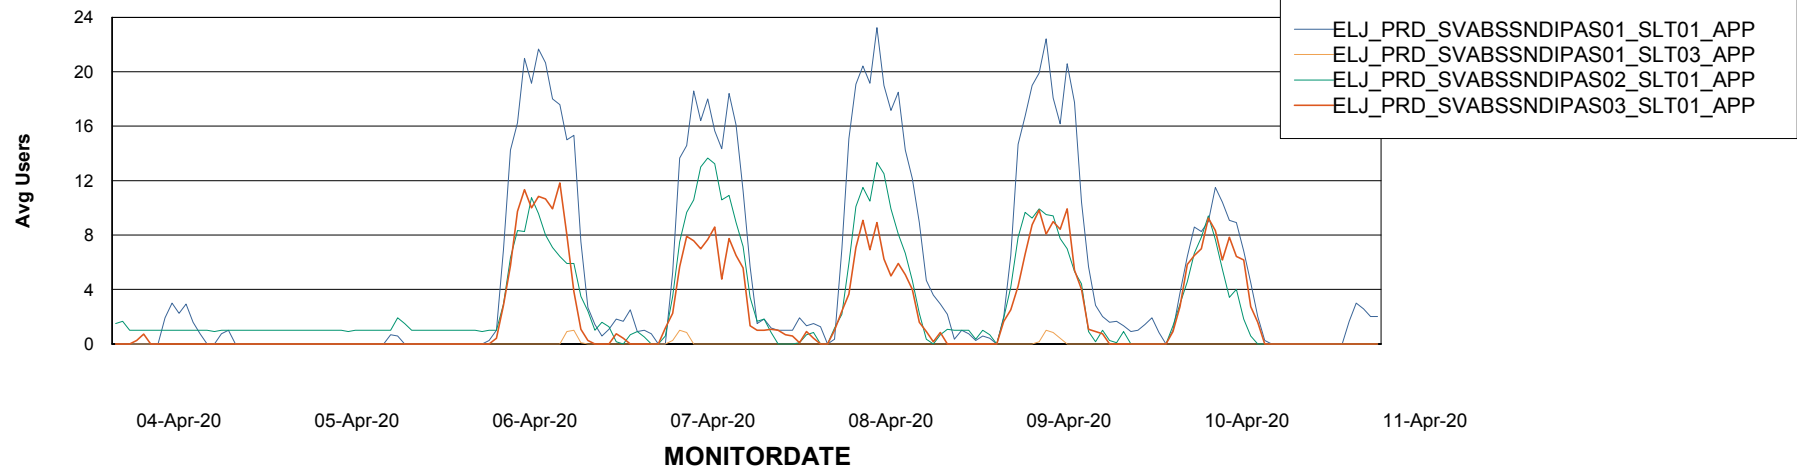

Weekly SLA Customer Report

Customer ELJ Production
Database ID 72

ABSSolute Application Server Services

Avg memory used per ABS Server Service

Avg users per day per ABS server

Weekly SLA Customer Report

Customer ELJ Production
Database ID 72