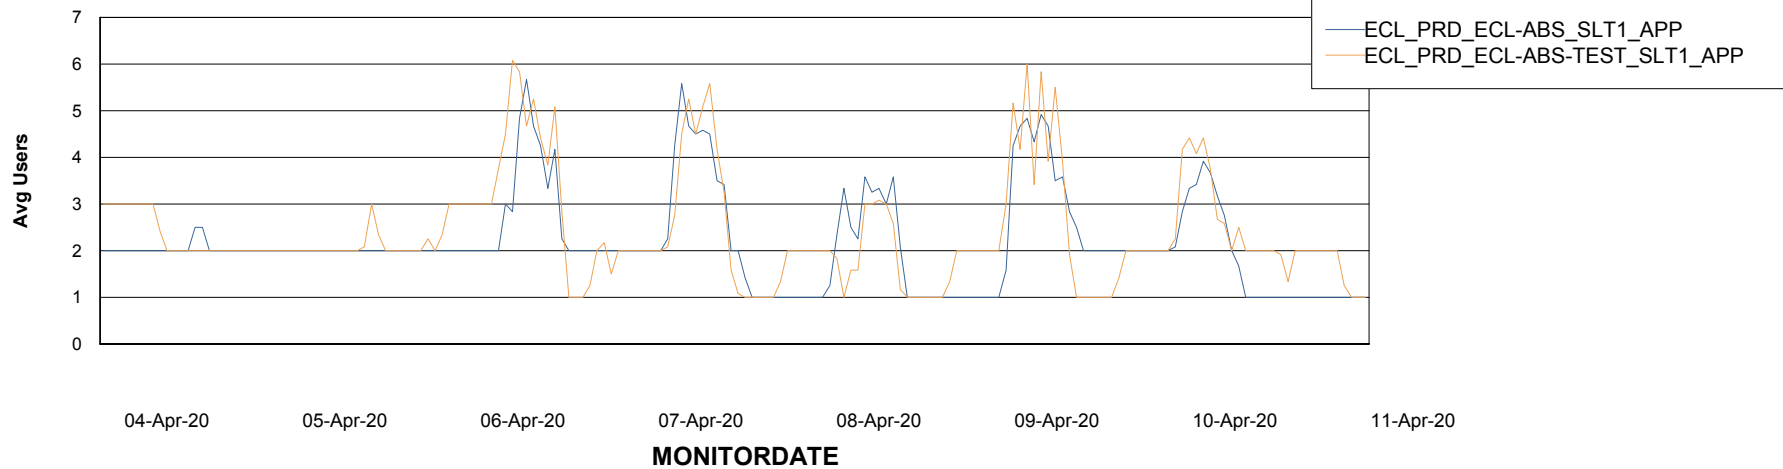

Avg users per day per ABS server