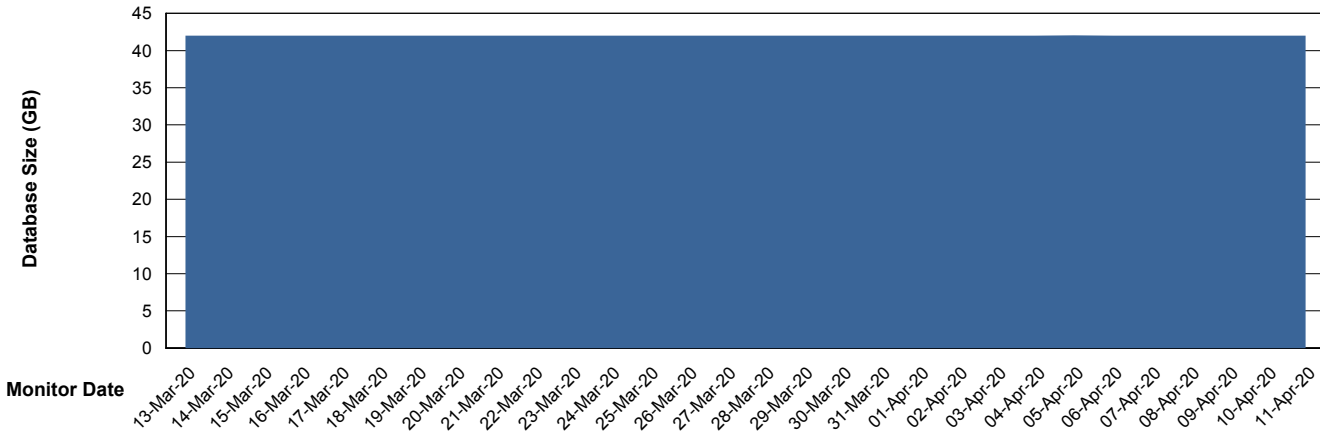

Weekly SLA Customer Report

Customer ECL Production
Database ID 77

Database Performance ECLDB_Production

Weekly SLA Customer Report

Customer ECL Production
Database ID 77

Database Performance ECLDB_Standby

Weekly SLA Customer Report

Customer ECL Production
 Database ID 77

DATABASE SIZE ECLDB_Production

Database growth over last month

Database Tablespace ECLDB_Production

| Date | Tablespace Name | Filesize (Gb) | Usedsize (Gb) | Percentage free |
|-----------|-----------------|---------------|---------------|-----------------|
| 11-Apr-20 | ABSDATA | 46 | 39 | 15 |
| | INDX | 8 | 2 | 75 |
| 10-Apr-20 | ABSDATA | 46 | 39 | 15 |
| | INDX | 8 | 2 | 75 |
| 09-Apr-20 | ABSDATA | 46 | 39 | 15 |
| | INDX | 8 | 2 | 75 |
| 08-Apr-20 | ABSDATA | 46 | 39 | 15 |
| | INDX | 8 | 2 | 75 |
| 07-Apr-20 | ABSDATA | 46 | 39 | 15 |
| | INDX | 8 | 2 | 75 |
| 06-Apr-20 | ABSDATA | 46 | 38 | 17 |
| | INDX | 8 | 2 | 75 |
| 05-Apr-20 | ABSDATA | 46 | 38 | 17 |
| | INDX | 8 | 2 | 75 |