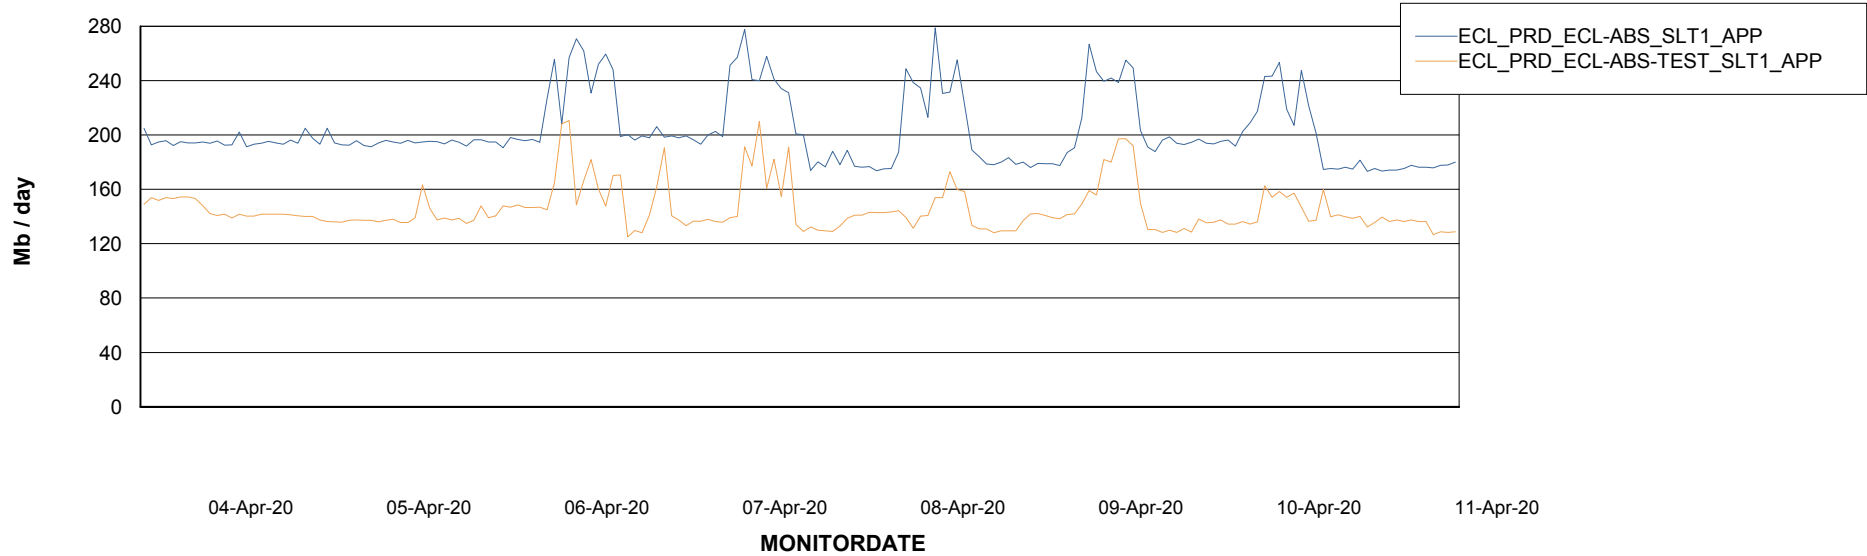

ABSSolute Application Server Services

Avg memory used per ABS Server Service