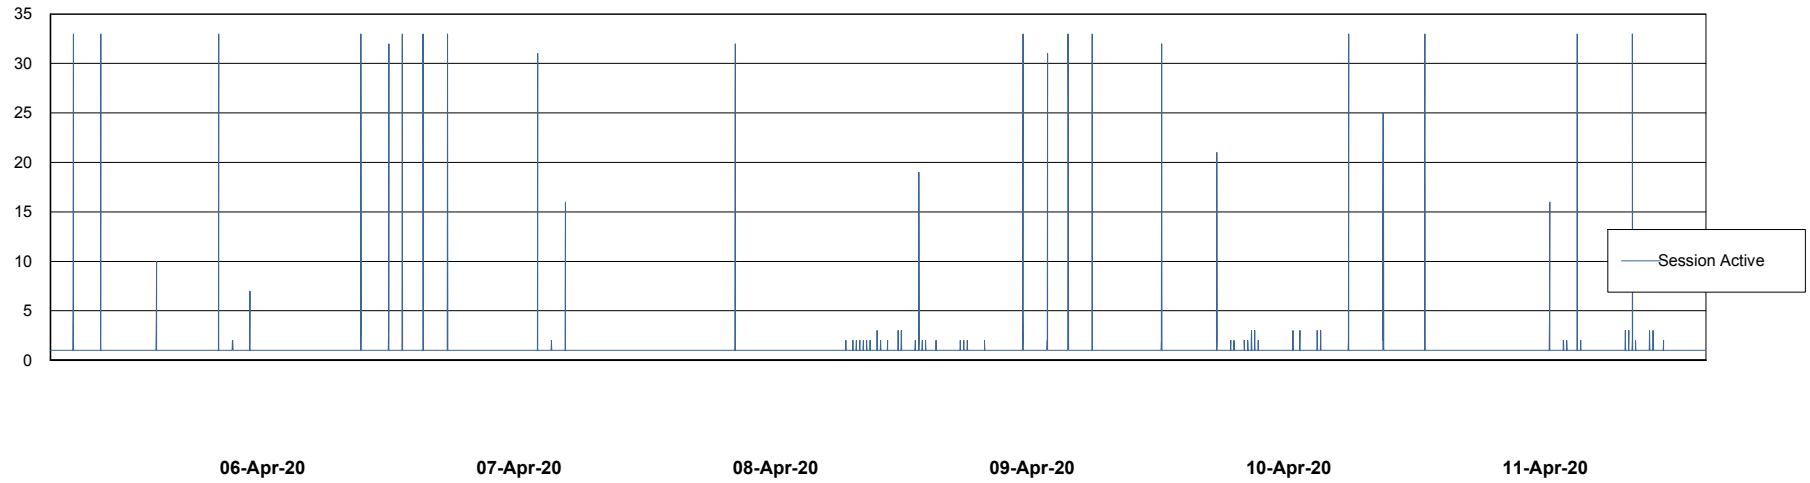

Weekly SLA Customer Report

Customer ECL Production
Database ID 77

Database Performance ECLDB_Production

Weekly SLA Customer Report

Customer ECL Production
Database ID 77

Database Performance ECLDB_Standby

Weekly SLA Customer Report