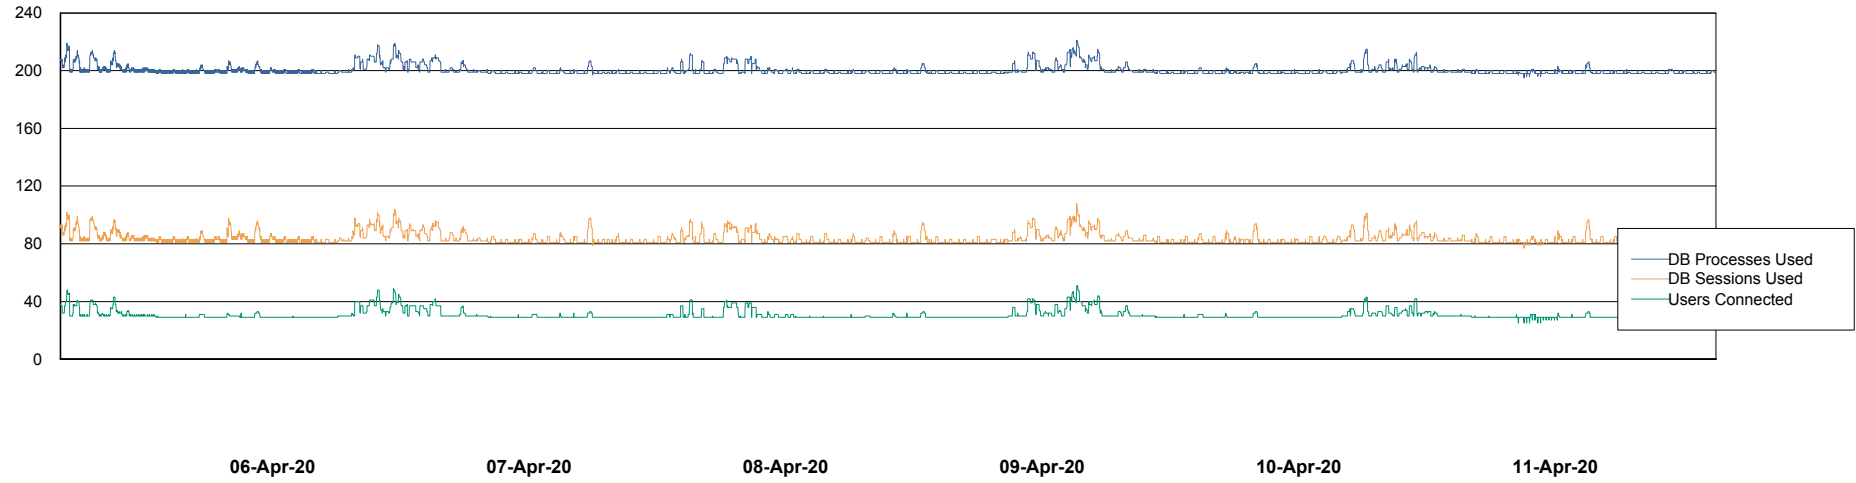

Weekly SLA Customer Report

Customer ECL Production
Database ID 77

Database Performance ECLDB_Production

Weekly SLA Customer Report

Customer ECL Production
Database ID 77

Database Performance ECLDB_Standby

Weekly SLA Customer Report