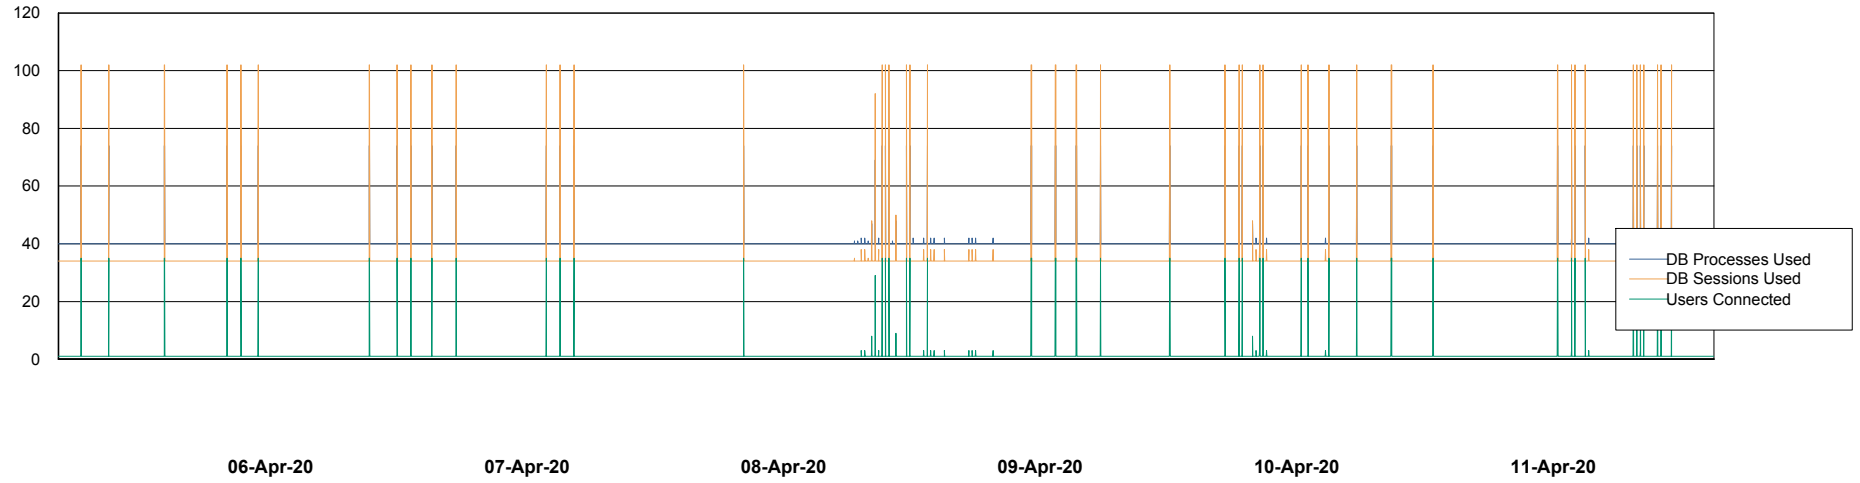

Weekly SLA Customer Report

Customer ECL Production
Database ID 77

Database Performance ECLDB_Production

Weekly SLA Customer Report

Customer ECL Production
Database ID 77

Database Performance ECLDB_Standby

Weekly SLA Customer Report