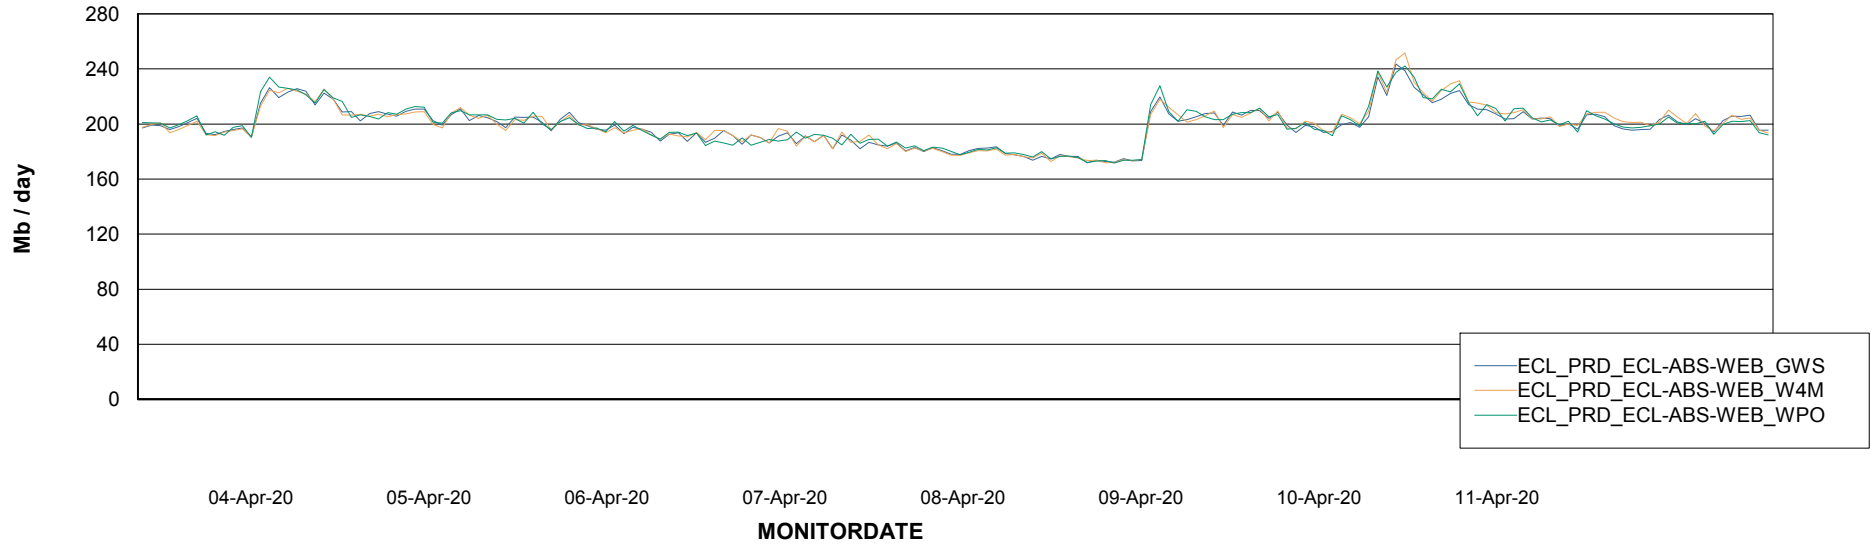

ABSSolute Web Component Services

Avg memory used per ABS Web component