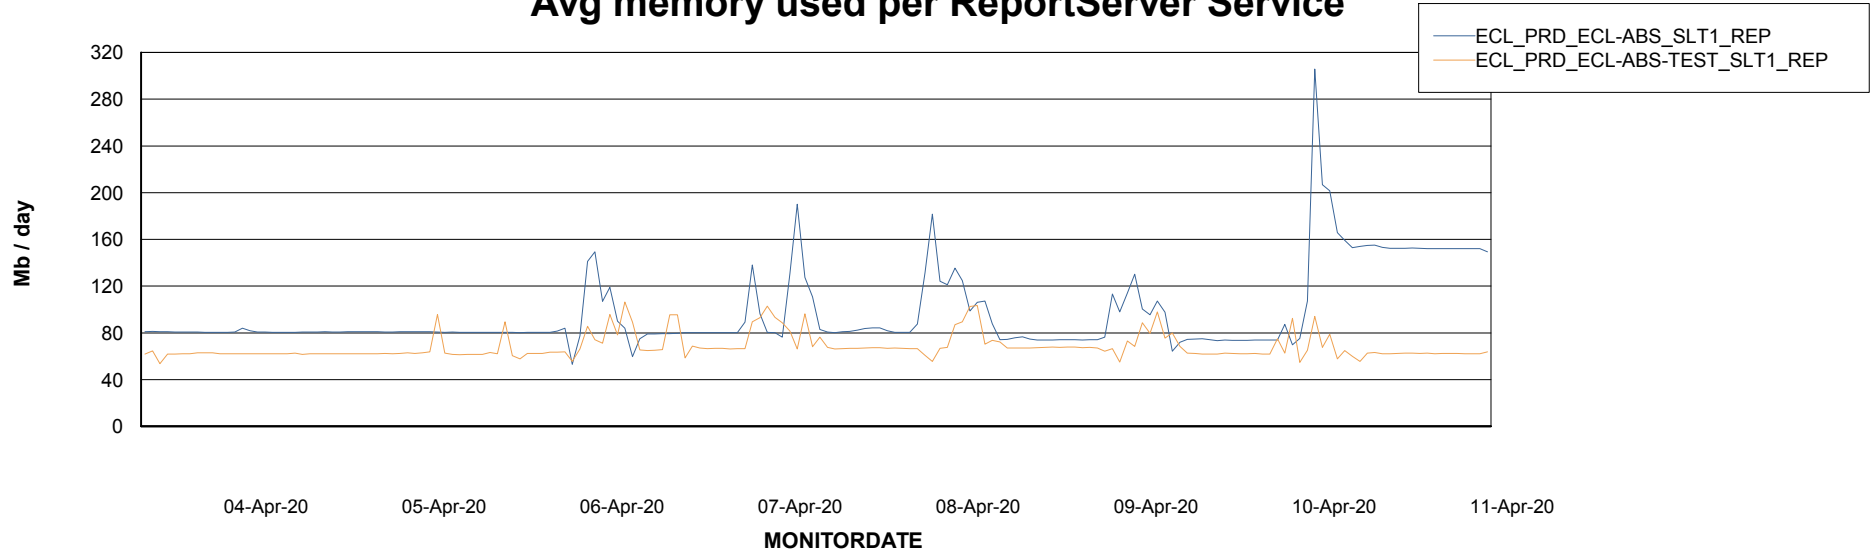

Avg memory used per ABS Server Service

Avg users per day per ABS server

Weekly SLA Customer Report

Customer ECL Production
Database ID 77

ABSSolute Application ReportServer Services

Avg memory used per ReportServer Service