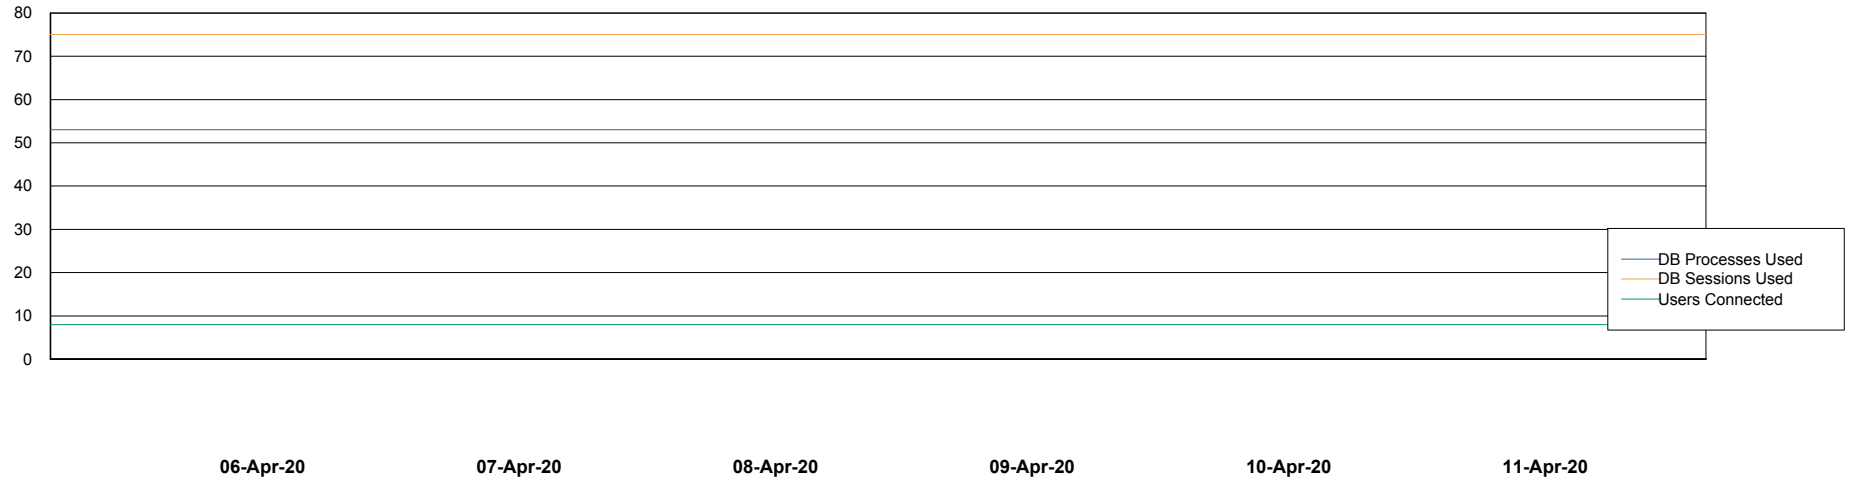

Weekly SLA Customer Report

Customer DFD Production
Database ID 39

Database Performance DFDDB_Production

Weekly SLA Customer Report

Customer DFD Production
Database ID 39

Database Performance DFDDDB_Standby