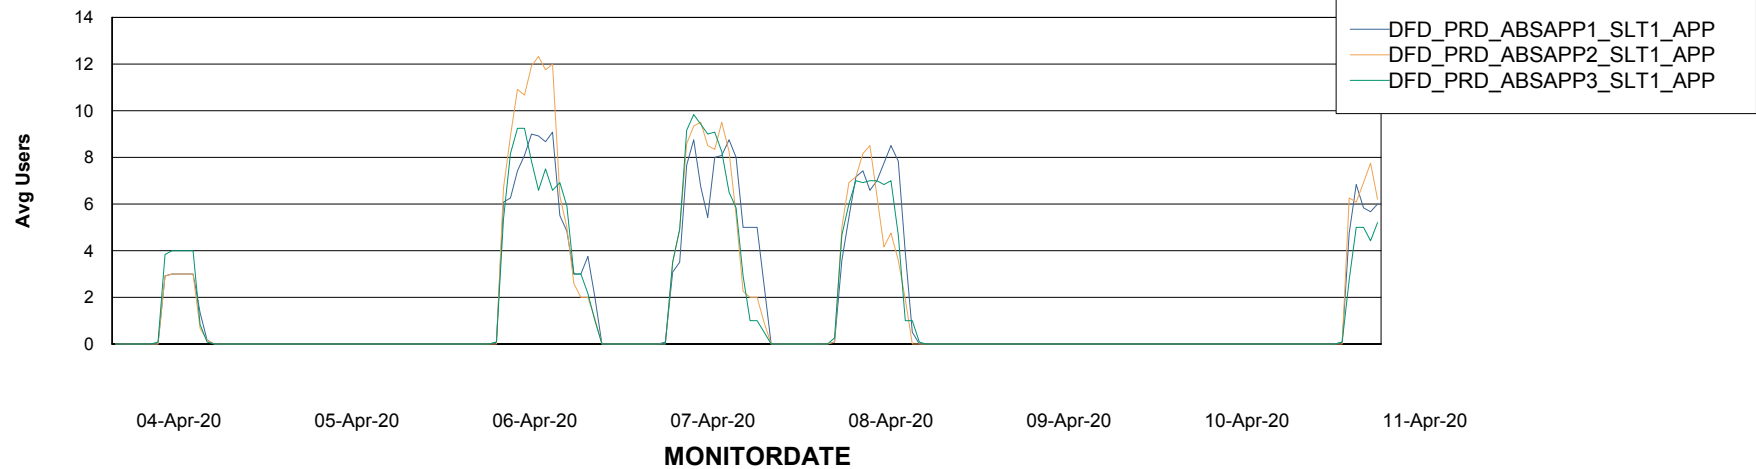

Avg users per day per ABS server