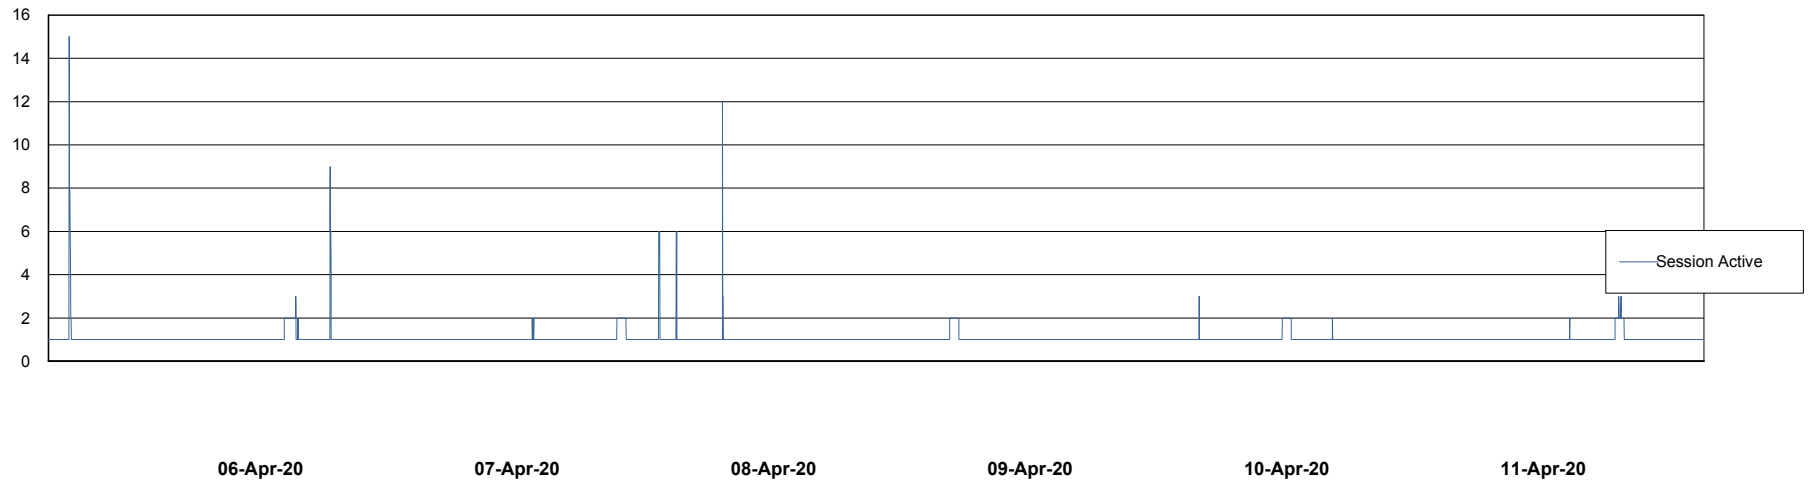

Database Performance DFDDDBBI_Production