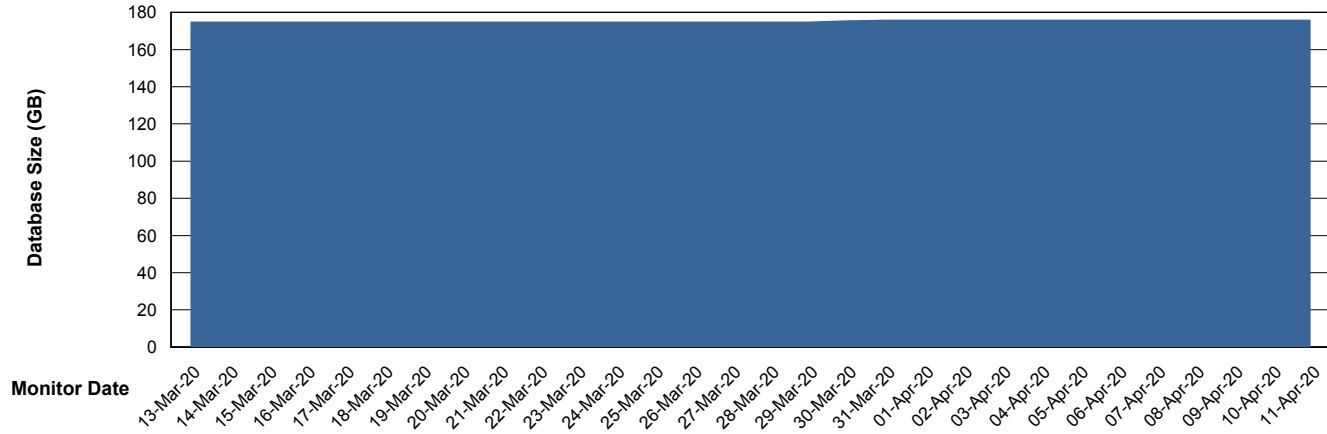

Weekly SLA Customer Report

Customer DFD Production
Database ID 39

Database Performance DFDDB_Production

Weekly SLA Customer Report

Customer DFD Production
Database ID 39

Database Performance DFDDDB_Standby

Weekly SLA Customer Report

Customer DFD Production
Database ID 39

Database Performance DFDDDBBI_Production

Weekly SLA Customer Report

Customer DFD Production
Database ID 39

DATABASE SIZE DFDDDB_Production

Database growth over last month