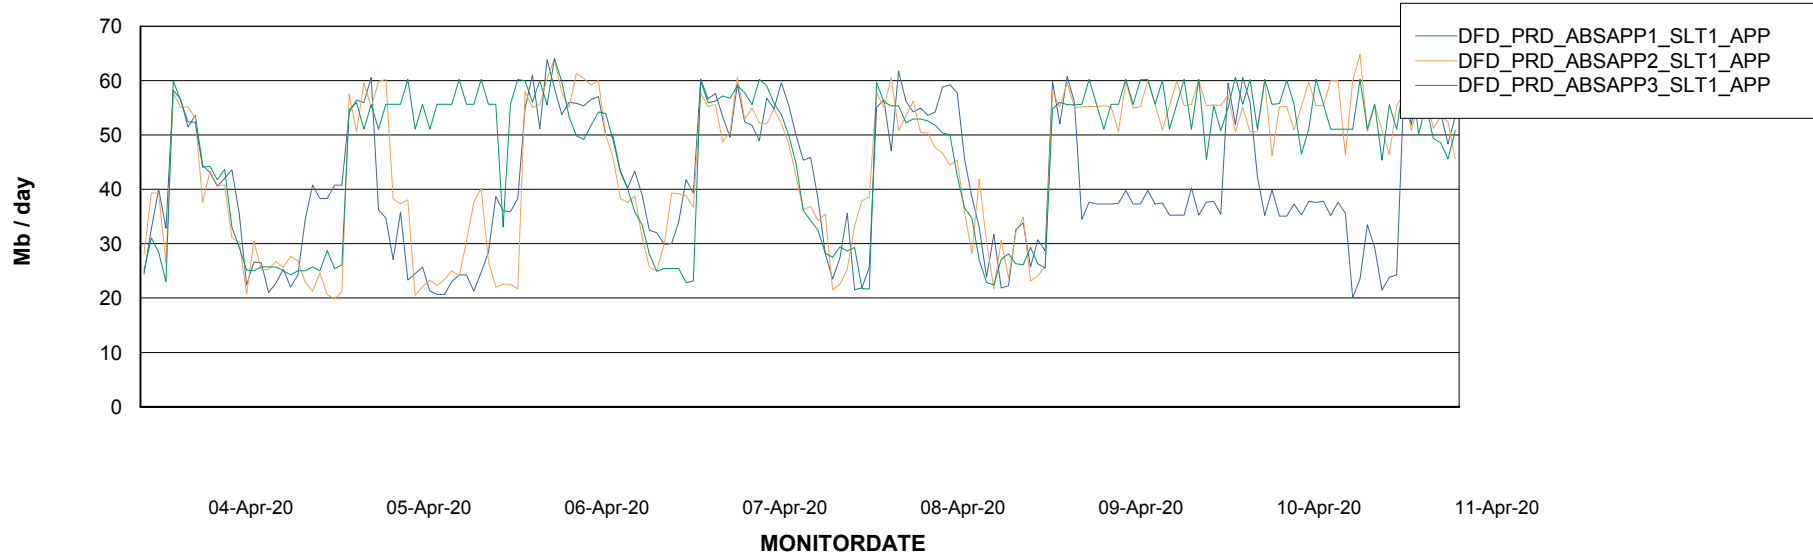

Standby Database Health DFD Production

Recovery lag for last 7 days

Weekly SLA Customer Report

Customer DFD Production
Database ID 39

ABSSolute Application Server Services

Avg memory used per ABS Server Service