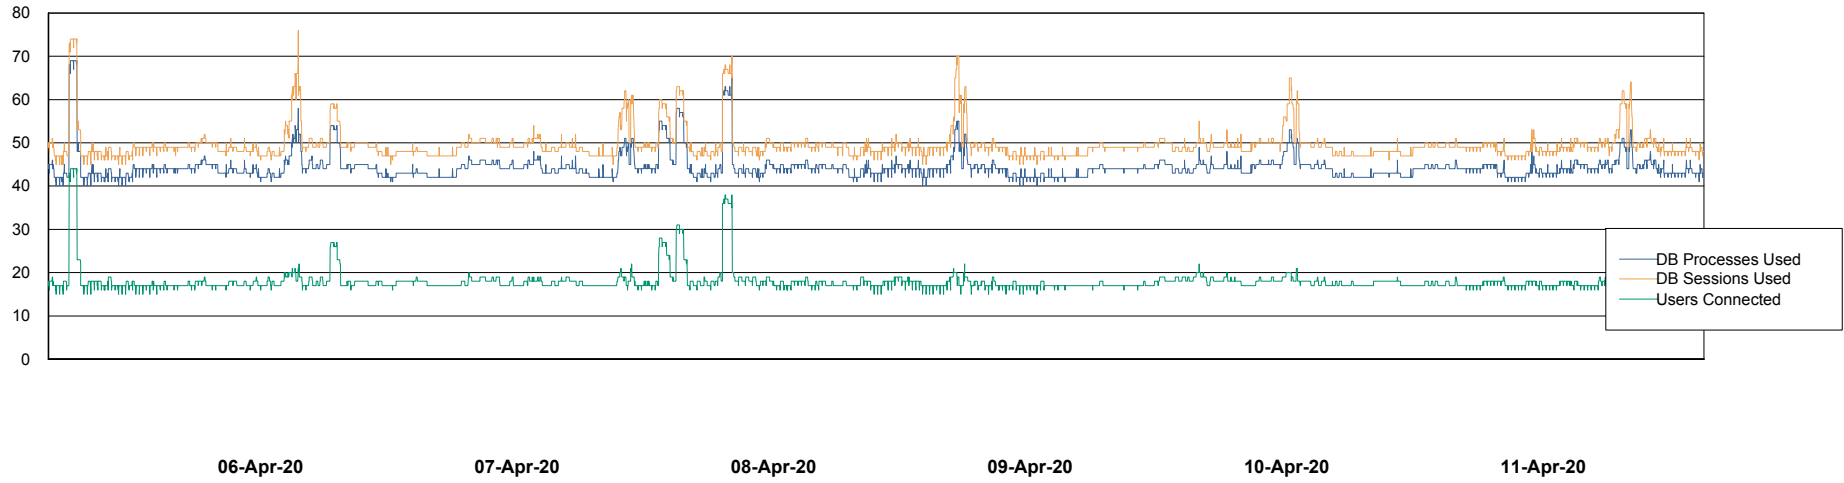

Database Performance DFDDDBBI_Production