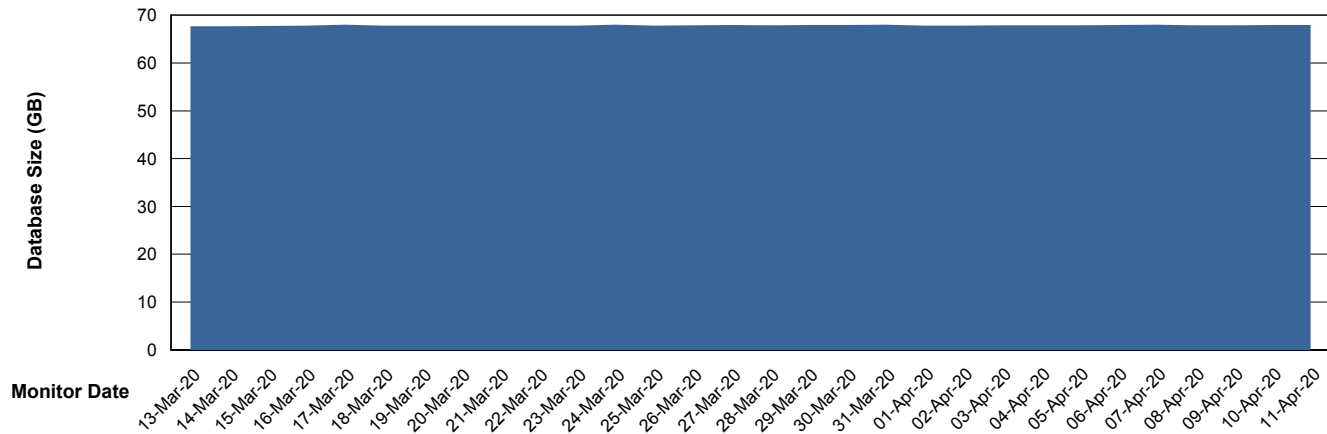

DATABASE SIZE DFDDDBI_Production

Database growth over last month