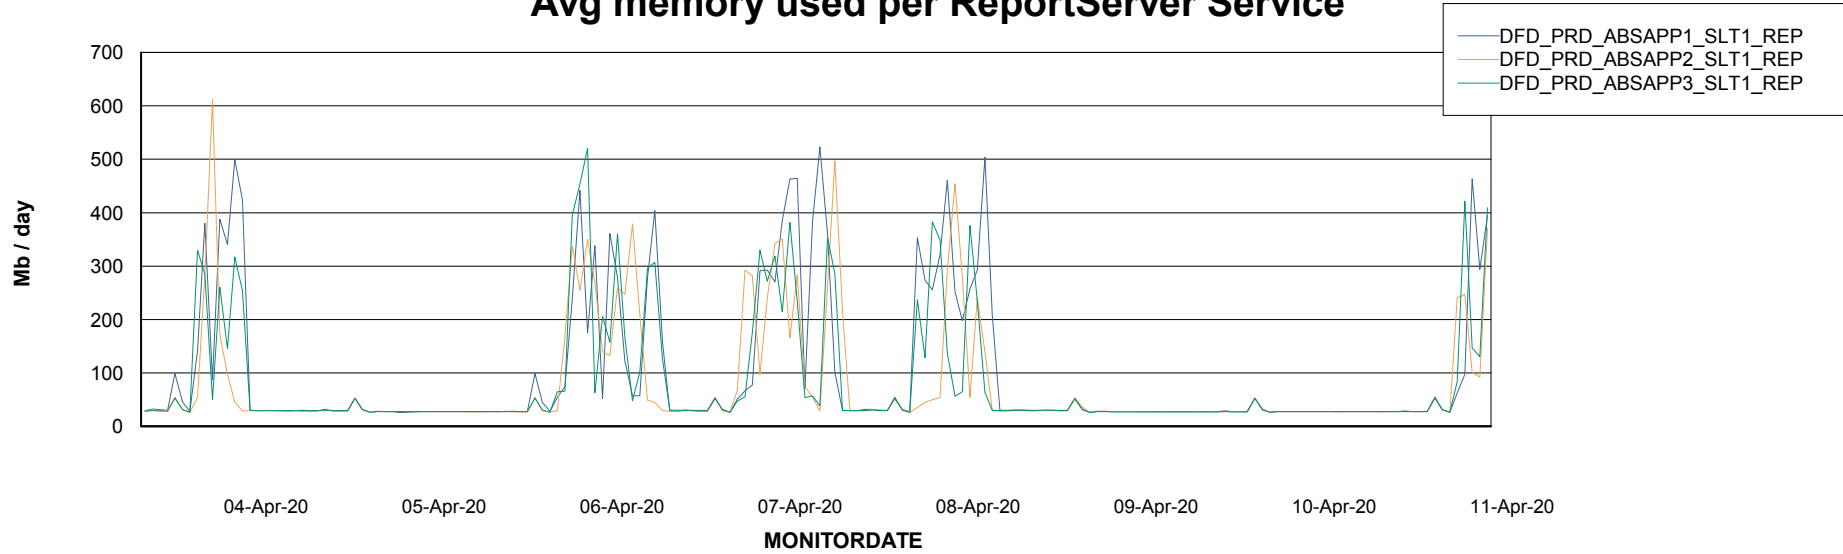

Avg users per day per ABS server

Weekly SLA Customer Report

Customer DFD Production
Database ID 39

ABSSolute Application ReportServer Services

Avg memory used per ReportServer Service

Disaster per ABS component