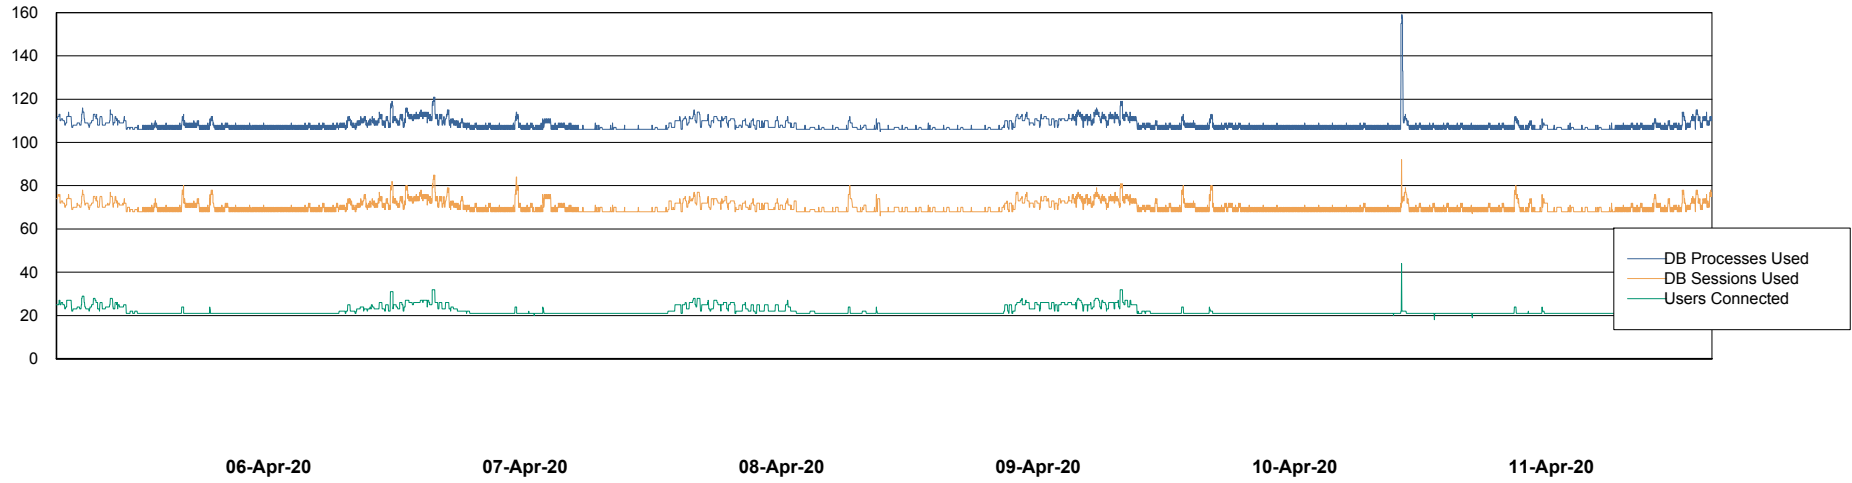

Harddisk Usage BOHABS02

| | Free disk space on c: (%) | Total disk space on c: (Gb) | Free disk space on d: (%) | Total disk space on d: (Gb) | Free disk space on e: (%) | Total disk space on e: (Gb) |
|-----------|---------------------------|-----------------------------|---------------------------|-----------------------------|---------------------------|-----------------------------|
| 11-Apr-20 | 51 | 100 | 29 | 300 | 74 | 80 |
| 10-Apr-20 | 51 | 100 | 29 | 300 | 75 | 80 |
| 09-Apr-20 | 51 | 100 | 29 | 300 | 77 | 80 |
| 08-Apr-20 | 51 | 100 | 29 | 300 | 79 | 80 |
| 07-Apr-20 | 51 | 100 | 29 | 300 | 81 | 80 |
| 06-Apr-20 | 51 | 100 | 29 | 300 | 84 | 80 |
| 05-Apr-20 | 51 | 100 | 29 | 300 | 85 | 80 |

Weekly SLA Customer Report

Customer BOH_Production
Database ID 55

Database Performance BOHABS01_DB_Primary

Weekly SLA Customer Report

Customer BOH_Production
Database ID 55

Database Performance BOHABS02_DB_Standby