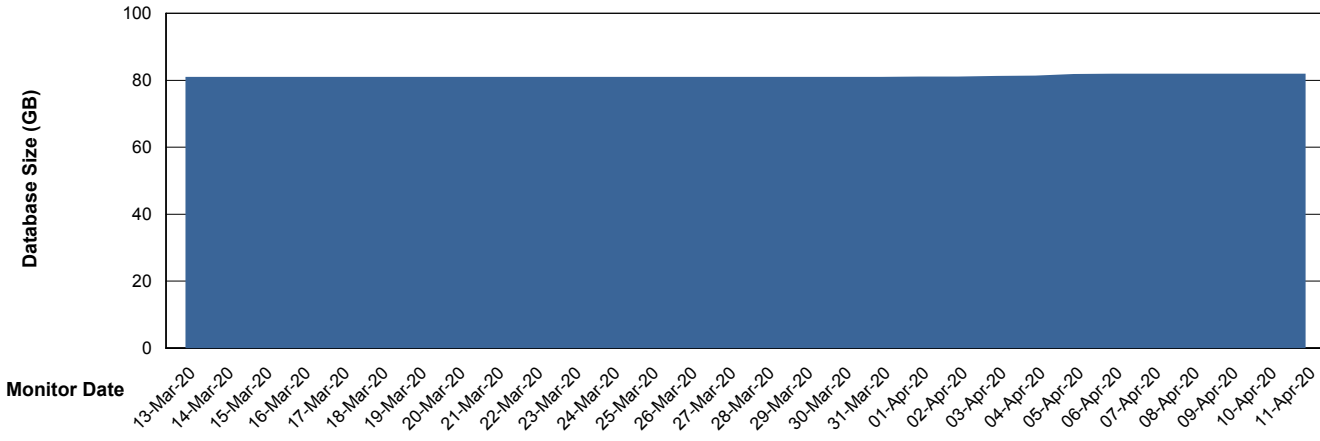

Weekly SLA Customer Report

Customer BOH_Production
Database ID 55

Database Performance BOHABS01_DB_Primary

Weekly SLA Customer Report

Customer BOH_Production
Database ID 55

Database Performance BOHABS02_DB_Standby

Weekly SLA Customer Report

Customer BOH_Production
 Database ID 55

DATABASE SIZE BOHABS01_DB_Primary

Database growth over last month

Database Tablespace BOHABS01_DB_Primary

| Date | Tablespace Name | Filesize (Gb) | Usedsize (Gb) | Percentage free |
|-----------|-----------------|---------------|---------------|-----------------|
| 11-Apr-20 | ABSDATA | 48 | 29 | 40 |
| | INDX | 60 | 51 | 15 |
| 10-Apr-20 | ABSDATA | 48 | 29 | 40 |
| | INDX | 60 | 51 | 15 |
| 09-Apr-20 | ABSDATA | 48 | 29 | 40 |
| | INDX | 60 | 51 | 15 |
| 08-Apr-20 | ABSDATA | 48 | 29 | 40 |
| | INDX | 60 | 51 | 15 |
| 07-Apr-20 | ABSDATA | 48 | 29 | 40 |
| | INDX | 60 | 51 | 15 |
| 06-Apr-20 | ABSDATA | 48 | 29 | 40 |
| | INDX | 60 | 50 | 17 |
| 05-Apr-20 | ABSDATA | 48 | 29 | 40 |
| | INDX | 60 | 50 | 17 |