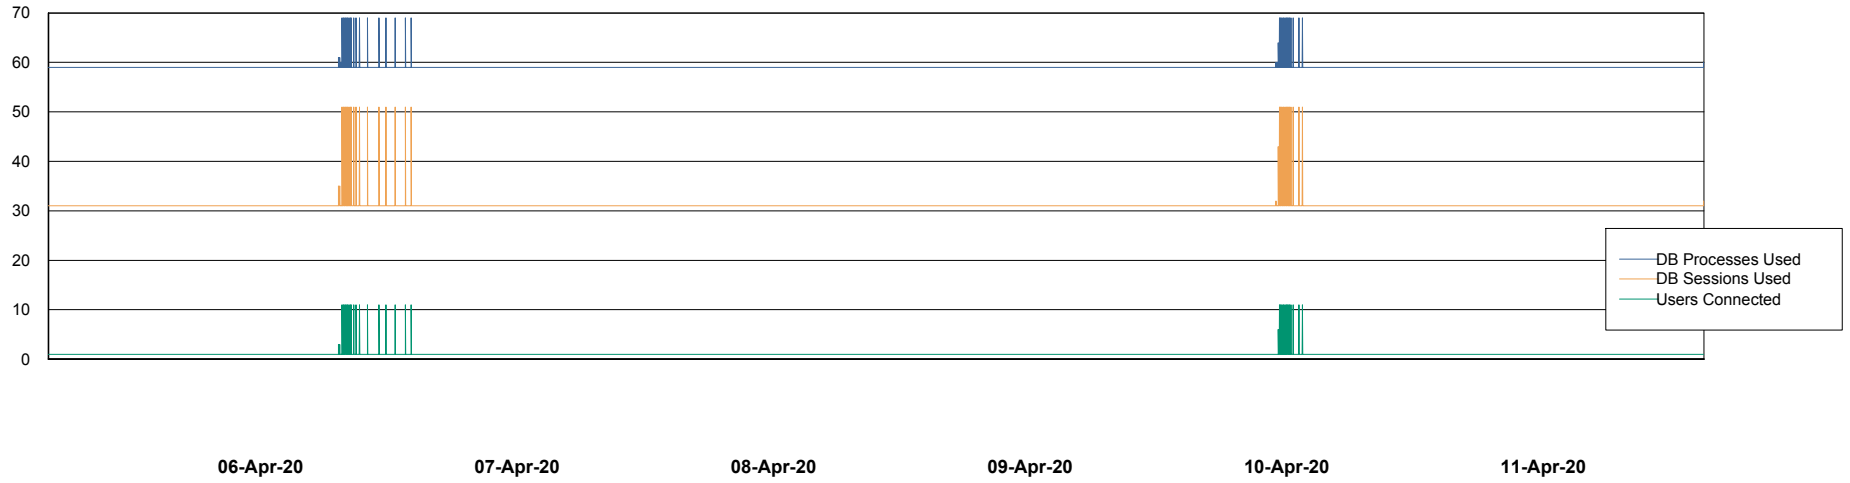

Weekly SLA Customer Report

Customer BOH_Production
Database ID 55

Database Performance BOHABS01_DB_Primary

Weekly SLA Customer Report

Customer BOH_Production
Database ID 55

Database Performance BOHABS02_DB_Standby