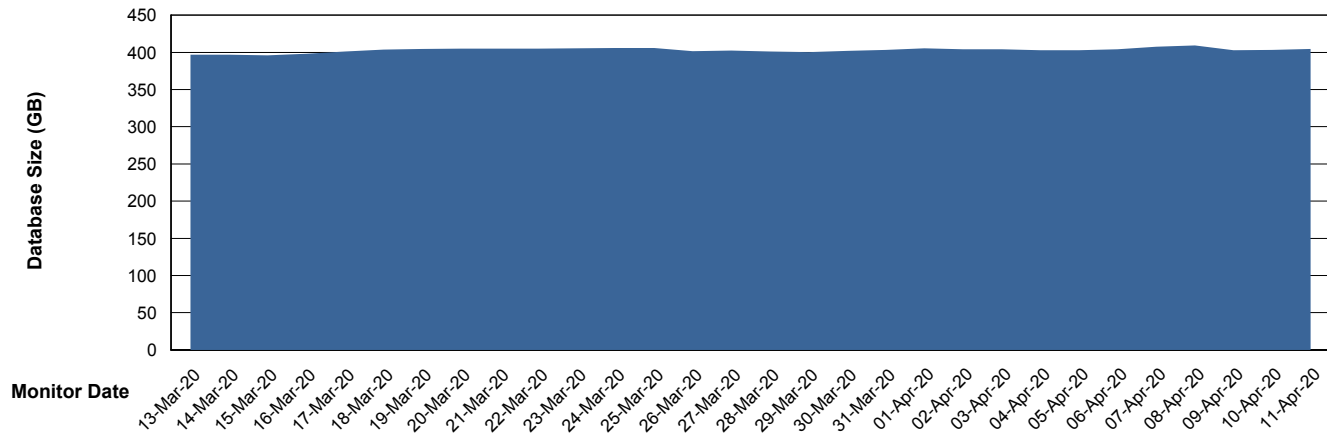

Weekly SLA Customer Report

Customer BNL_Production
Database ID 83

Database Performance BNLDB_FUT_FutureLive

Weekly SLA Customer Report

Customer BNL_Production
Database ID 83

Database Performance BNLDB_FUT_Standby

Weekly SLA Customer Report

Customer BNL_Production
Database ID 83

Database Performance BNLDB_Production

Weekly SLA Customer Report

Customer BNL_Production
Database ID 83

DATABASE SIZE BNLDB_FUT_FutureLive

Database growth over last month

DATABASE SIZE BNLDB_Production

Database growth over last month

Weekly SLA Customer Report

Customer BNL_Production
Database ID 83

Database Tablespace BNLDB_FUT_FutureLive

Date	Tablespace Name	Filesize (Gb)	Usedsize (Gb)	Percentage free
11-Apr-20	ABSDATA	100	80	20
	INDX	172	145	16
10-Apr-20	ABSDATA	100	80	20
	INDX	172	145	16
09-Apr-20	ABSDATA	100	80	20
	INDX	172	145	16
08-Apr-20	ABSDATA	100	80	20
	INDX	172	145	16
07-Apr-20	ABSDATA	100	80	20
	INDX	172	145	16
06-Apr-20	ABSDATA	100	80	20
	INDX	172	145	16
05-Apr-20	ABSDATA	100	80	20
	INDX	172	145	16