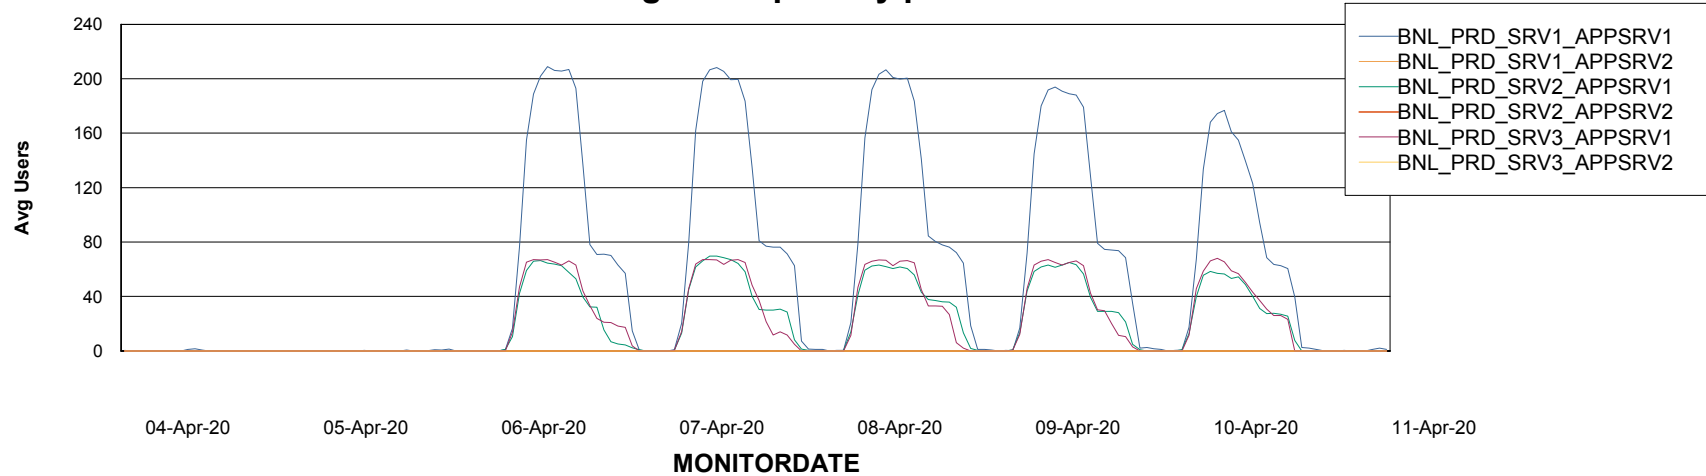

Avg users per day per ABS server