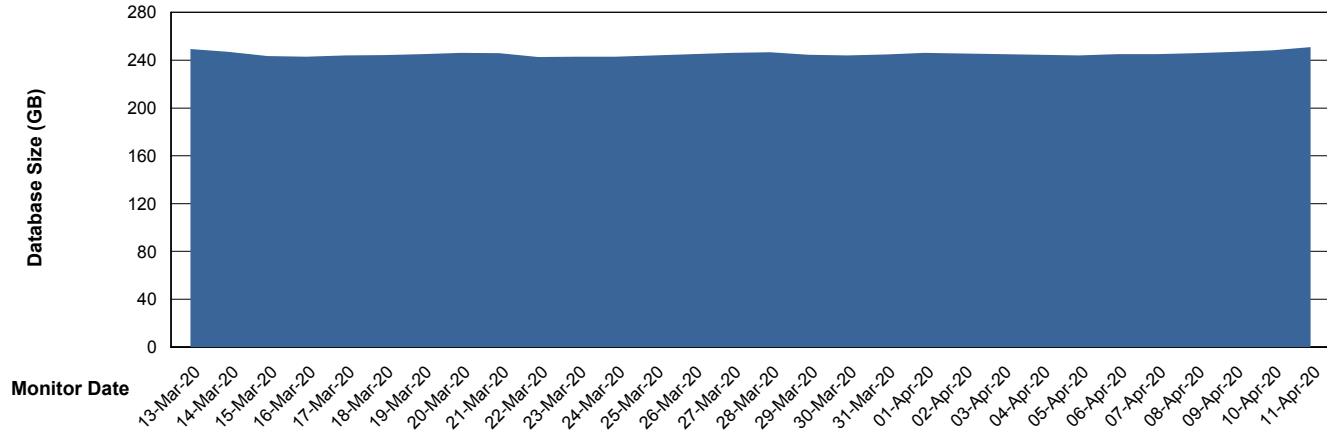

Weekly SLA Customer Report

Customer BNL_Production
Database ID 83

Database Performance BNLDB_FUT_FutureLive

Weekly SLA Customer Report

Customer BNL_Production
Database ID 83

Database Performance BNLDB_FUT_Standby

Weekly SLA Customer Report

Customer BNL_Production
Database ID 83

Database Performance BNLDB_Production

Weekly SLA Customer Report

Customer BNL_Production
Database ID 83

DATABASE SIZE BNLDB_FUT_FutureLive

Database growth over last month

DATABASE SIZE BNLDB_Production

Database growth over last month

Weekly SLA Customer Report

Customer BNL_Production
Database ID 83

Database Tablespace BNLDB_FUT_FutureLive

Date	Tablespace Name	Filesize (Gb)	Usedsize (Gb)	Percentage free
11-Apr-20	ABSDATA	100	80	20
	INDX	172	145	16
10-Apr-20	ABSDATA	100	80	20
	INDX	172	145	16
09-Apr-20	ABSDATA	100	80	20
	INDX	172	145	16
08-Apr-20	ABSDATA	100	80	20
	INDX	172	145	16
07-Apr-20	ABSDATA	100	80	20
	INDX	172	145	16
06-Apr-20	ABSDATA	100	80	20
	INDX	172	145	16
05-Apr-20	ABSDATA	100	80	20
	INDX	172	145	16