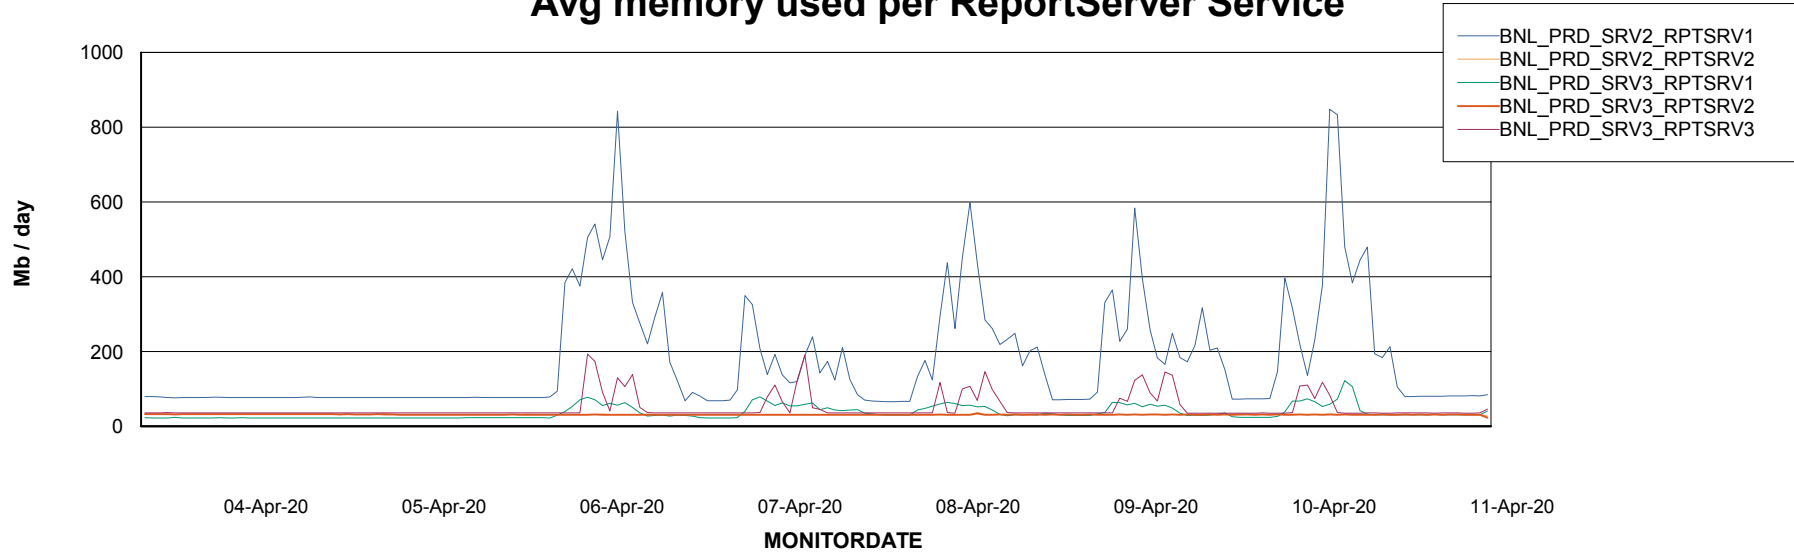

Avg users per day per ABS server

Weekly SLA Customer Report

Customer BNL_Production
Database ID 83

ABSSolute Web Component Services

Avg memory used per ReportServer Service

Disaster per ABS component